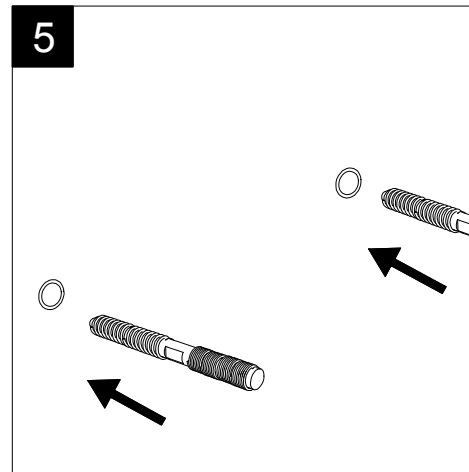

Lavabo Zenith bordo fino cm 102
 monoforo (senza foro o monoforo doppia
 rubinetteria SX e DX su richiesta)
 Zenith Washbasin cm 102 thin edge
 one hole (no hole or one hole dubble
 taps left and right on request)

FRONT

LEFT

REAR

SECTION

TOP

Designation	Lavabo Zenith bordo fino cm 102 monoforo (senza foro o monoforo doppia rubinetteria SX e DX su richiesta) Zenith Washbasin cm 102 thin edge one hole (no hole or one hole dubble taps left and right on request)	
Scale	1:10	
cod.	ZELAVBW102	
		This drawing including the respectedata may neither be duplicated nor modified nor altered without the consent of GSG Ceramic Design. The use of the data/technical drawings take place at users own risk and under exclusion of any liability of GSG Ceramic Design. The dimensions are not binding; products are subject to changes. Measurement shown may be subjected to small variations or are indicative.

Guida all'installazione dei lavabi sospesi con kit viti di fissaggio (cod. ACS60)

Serie: ZENITH - LIKE - TOUCH - TIME - FLUT - OZ - BRIO - SQUARE - QUAD - FLY - DUNIA

Installation guide for back to wall washbasins with fixing screws kit (cod. ACS60)

Series: ZENITH - LIKE - TOUCH - TIME - FLUT - OZ - BRIO - SQUARE - QUAD - FLY - DUNIA

①

Guida all'installazione dei lavabi sospesi con kit viti di fissaggio (cod. ACS60)

Serie: ZENITH - LIKE - TOUCH - TIME - FLUT - OZ - BRIO - SQUARE - QUAD - FLY - DUNIA