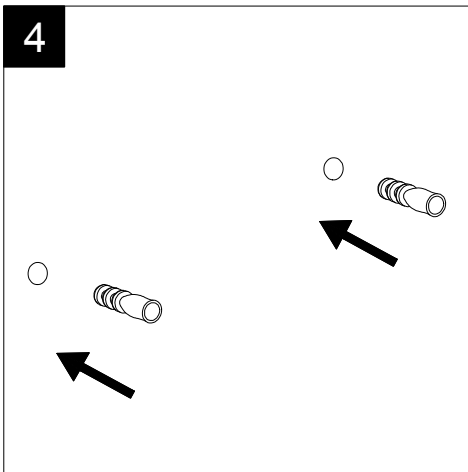

Lavabo Zenith bordo fino cm 102
 monoforo (senza foro o monoforo doppia
 rubinetteria SX e DX su richiesta)
 Zenith Washbasin cm 102 thin edge
 one hole (no hole or one hole dubble
 taps left and right on request)

FRONT

LEFT

REAR

SECTION

TOP

Designation	Lavabo Zenith bordo fino cm 102 monoforo (senza foro o monoforo doppia rubinetteria SX e DX su richiesta) Zenith Washbasin cm 102 thin edge one hole (no hole or one hole dubble taps left and right on request)	
Scale	1:10	
cod.	ZELAVBW102	
		This drawing including the respectedata may neither be duplicated nor modified nor altered without the consent of GSG Ceramic Design. The use of the data/technical drawings take place at users own risk and under exclusion of any liability of GSG Ceramic Design. The dimensions are not binding; products are subject to changes. Measurement shown may be subjected to small variations or are indicative.

Guida all'installazione dei lavabi sospesi con kit viti di fissaggio (cod. ACS60)

Serie: ZENITH - LIKE - TOUCH - TIME - FLUT - OZ - BRIO - SQUARE - QUAD - FLY - DUNIA

Installation guide for back to wall washbasins with fixing screws kit (cod. ACS60)

Series: ZENITH - LIKE - TOUCH - TIME - FLUT - OZ - BRIO - SQUARE - QUAD - FLY - DUNIA

①

Guida all'installazione dei lavabi sospesi con kit viti di fissaggio (cod. ACS60)

Serie: ZENITH - LIKE - TOUCH - TIME - FLUT - OZ - BRIO - SQUARE - QUAD - FLY - DUNIA