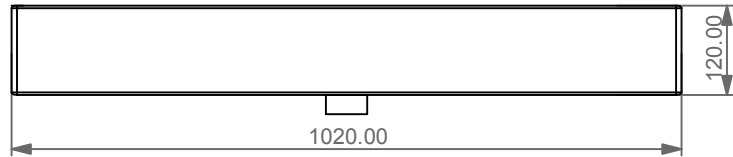

Lavabo Zenith bordo fino cm 102
 monoforo (senza foro o monoforo doppia
 rubinetteria SX e DX su richiesta)
 Zenith Washbasin cm 102 thin edge
 one hole (no hole or one hole dubble
 taps left and right on request)

FRONT

LEFT

REAR

SECTION

TOP

Designation	Lavabo Zenith bordo fino cm 102 monoforo (senza foro o monoforo doppia rubinetteria SX e DX su richiesta) Zenith Washbasin cm 102 thin edge one hole (no hole or one hole dubble taps left and right on request)	
Scale	1:10	
cod.	ZELAVBW102	
		This drawing including the respectedata may neither be duplicated nor modified nor altered without the consent of GSG Ceramic Design. The use of the data/technical drawings take place at users own risk and under exclusion of any liability of GSG Ceramic Design. The dimensions are not binding; products are subject to changes. Measurement shown may be subjected to small variations or are indicative.