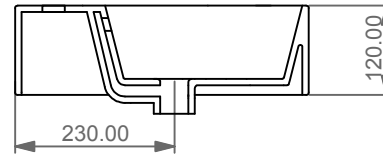

Lavabo Zenith bordo fino cm 102
 monoforo (senza foro o monoforo doppia
 rubinetteria SX e DX su richiesta)
 Zenith Washbasin cm 102 thin edge
 one hole (no hole or one hole dubble
 taps left and right on request)

FRONT

LEFT

REAR

SECTION

TOP

Designation	Lavabo Zenith bordo fino cm 102 monoforo (senza foro o monoforo doppia rubinetteria SX e DX su richiesta) Zenith Washbasin cm 102 thin edge one hole (no hole or one hole dubble taps left and right on request)	
Scale	1:10	
cod.	ZELAVBW102	
		This drawing including the respectedata may neither be duplicated nor modified nor altered without the consent of GSG Ceramic Design. The use of the data/technical drawings take place at users own risk and under exclusion of any liability of GSG Ceramic Design. The dimensions are not binding; products are subject to changes. Measurement shown may be subjected to small variations or are indicative.