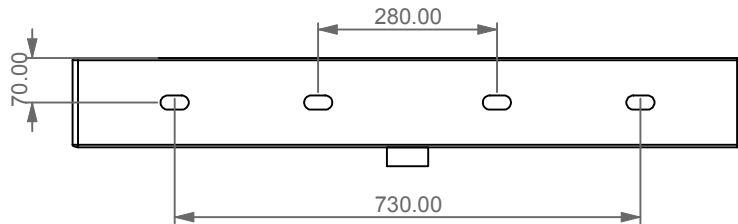

Lavabo Zenith bordo fino cm 102
 monoforo (senza foro o monoforo doppia
 rubinetteria SX e DX su richiesta)
 Zenith Washbasin cm 102 thin edge
 one hole (no hole or one hole dubble
 taps left and right on request)

FRONT

LEFT

REAR

SECTION

TOP

Designation	Lavabo Zenith bordo fino cm 102 monoforo (senza foro o monoforo doppia rubinetteria SX e DX su richiesta) Zenith Washbasin cm 102 thin edge one hole (no hole or one hole dubble taps left and right on request)	
Scale	1:10	
cod.	ZELAVBW102	
		This drawing including the respectedata may neither be duplicated nor modified nor altered without the consent of GSG Ceramic Design. The use of the data/technical drawings take place at users own risk and under exclusion of any liability of GSG Ceramic Design. The dimensions are not binding; products are subject to changes. Measurement shown may be subjected to small variations or are indicative.

Guida all'installazione dei lavabi sospesi con kit viti di fissaggio (cod. ACS60)

Serie: ZENITH - LIKE - TOUCH - TIME - FLUT - OZ - BRIO - SQUARE - QUAD - FLY - DUNIA

Installation guide for back to wall washbasins with fixing screws kit (cod. ACS60)