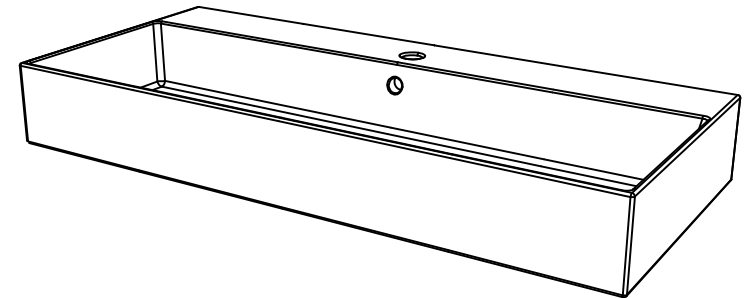

Lavabo Zenith bordo fino cm 102
 monoforo (senza foro o monoforo doppia
 rubinetteria SX e DX su richiesta)
 Zenith Washbasin cm 102 thin edge
 one hole (no hole or one hole dubble
 taps left and right on request)

FRONT

LEFT

REAR

SECTION

TOP

Designation	Lavabo Zenith bordo fino cm 102 monoforo (senza foro o monoforo doppia rubinetteria SX e DX su richiesta) Zenith Washbasin cm 102 thin edge one hole (no hole or one hole dubble taps left and right on request)	
Scale	1:10	
cod.	ZELAVBW102	
		This drawing including the respectedata may neither be duplicated nor modified nor altered without the consent of GSG Ceramic Design. The use of the data/technical drawings take place at users own risk and under exclusion of any liability of GSG Ceramic Design. The dimensions are not binding; products are subject to changes. Measurement shown may be subjected to small variations or are indicative.

Guida all'installazione dei lavabi sospesi con kit viti di fissaggio (cod. ACS60)

Serie: ZENITH - LIKE - TOUCH - TIME - FLUT - OZ - BRIO - SQUARE - QUAD - FLY - DUNIA

Installation guide for back to wall washbasins with fixing screws kit (cod. ACS60)