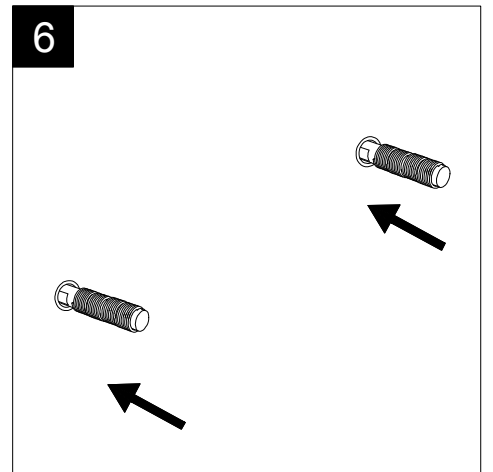

Lavabo Zenith bordo fino cm 102
 monoforo (senza foro o monoforo doppia
 rubinetteria SX e DX su richiesta)
 Zenith Washbasin cm 102 thin edge
 one hole (no hole or one hole dubble
 taps left and right on request)

FRONT

LEFT

REAR

SECTION

TOP

Designation	Lavabo Zenith bordo fino cm 102 monoforo (senza foro o monoforo doppia rubinetteria SX e DX su richiesta) Zenith Washbasin cm 102 thin edge one hole (no hole or one hole dubble taps left and right on request)	
Scale	1:10	
cod.	ZELAVBW102	
		This drawing including the respectedata may neither be duplicated nor modified nor altered without the consent of GSG Ceramic Design. The use of the data/technical drawings take place at users own risk and under exclusion of any liability of GSG Ceramic Design. The dimensions are not binding; products are subject to changes. Measurement shown may be subjected to small variations or are indicative.

Guida all'installazione dei lavabi sospesi con kit viti di fissaggio (cod. ACS60)

Serie: ZENITH - LIKE - TOUCH - TIME - FLUT - OZ - BRIO - SQUARE - QUAD - FLY - DUNIA

Installation guide for back to wall washbasins with fixing screws kit (cod. ACS60)

Series: ZENITH - LIKE - TOUCH - TIME - FLUT - OZ - BRIO - SQUARE - QUAD - FLY - DUNIA

①

Guida all'installazione dei lavabi sospesi con kit viti di fissaggio (cod. ACS60)

Serie: ZENITH - LIKE - TOUCH - TIME - FLUT - OZ - BRIO - SQUARE - QUAD - FLY - DUNIA