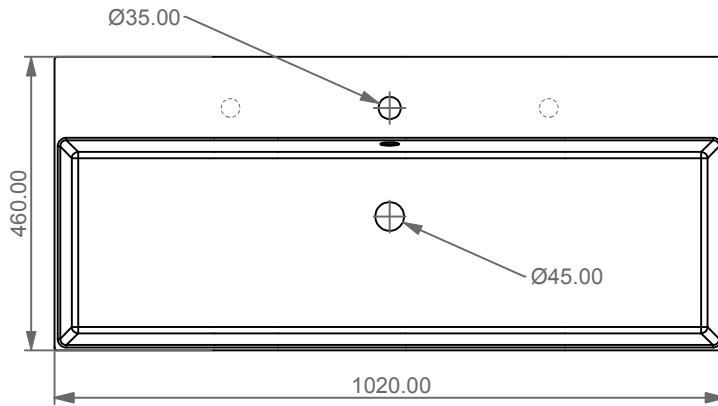

Lavabo Zenith bordo fino cm 102
 monoforo (senza foro o monoforo doppia
 rubinetteria SX e DX su richiesta)
 Zenith Washbasin cm 102 thin edge
 one hole (no hole or one hole dubble
 taps left and right on request)

FRONT

LEFT

REAR

SECTION

TOP

Designation	Lavabo Zenith bordo fino cm 102 monoforo (senza foro o monoforo doppia rubinetteria SX e DX su richiesta) Zenith Washbasin cm 102 thin edge one hole (no hole or one hole dubble taps left and right on request)	
Scale	1:10	
cod.	ZELAVBW102	
		This drawing including the respectedata may neither be duplicated nor modified nor altered without the consent of GSG Ceramic Design. The use of the data/technical drawings take place at users own risk and under exclusion of any liability of GSG Ceramic Design. The dimensions are not binding; products are subject to changes. Measurement shown may be subjected to small variations or are indicative.