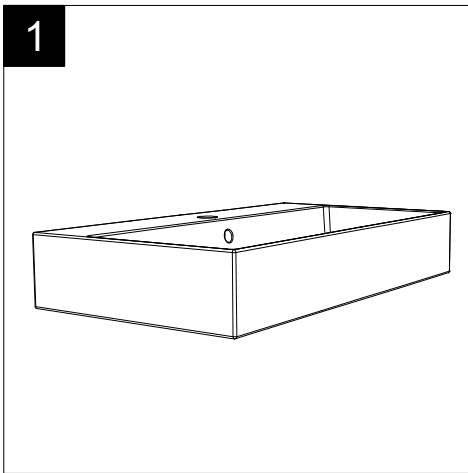

Guida all'installazione dei lavabi sospesi con kit viti di fissaggio (cod. ACS60)

Serie: ZENITH - LIKE - TOUCH - TIME - FLUT - OZ - BRIO - SQUARE - QUAD - FLY - DUNIA

Installation guide for back to wall washbasins with fixing screws kit (cod. ACS60)

Series: ZENITH - LIKE - TOUCH - TIME - FLUT - OZ - BRIO - SQUARE - QUAD - FLY - DUNIA

①