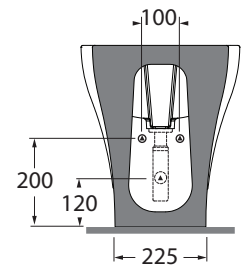

XLBIT000000M

sanitari terra 60/floor mounted sanitary wares

codice  
code

**Bidet XL terra monoforo.**  
XL floor standing bidet 1 tap-hole.

bianco lucido/shiny white

XLBIT000000MBI

CM 53x36x49

plt italy pz.8 - plt export pcs. 16

kg 33

scala/scale 1:20 dimensioni/dimensions in mm

Complementi/complements:

Codice  
code

Piletta automatica con troppo pieno  
Automatic waste system with over flow

PILTR

kg 0,5

TECHNICAL SHEET n°: <b>01</b>	DESIGNER: <b>OFFICINA AZZURRA</b>	CODE: <b>XLBIT000000M</b>	Azzurra sanitari in ceramica S.p.a. via Civita Castellana snc 01030 Castel S.Elia (VT) - ITALY Tel.+39.0761 518155 Fax.+39.0761 514560	
SHEET FORMAT: <b>A4</b>	ISO	REVISION: <b>02</b>	SCALE: <b>1:20</b>	DATE: <b>22/07/2019</b>
REGULATIONS: <b>CE EN 14528 / EN35 / Dop-14528 *</b>				
All the measurements respect the tolerances provided by the "AZZURRA QUALITY GUIDELINES".				