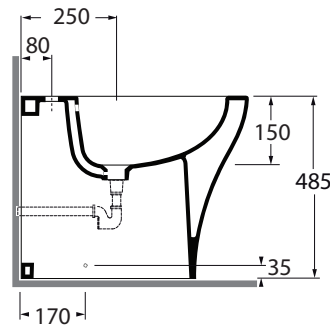

XLBIT000000M

sanitari terra 60/floor mounted sanitary wares

codice  
code

**Bidet XL terra monoforo.**  
XL floor standing bidet 1 tap-hole.

bianco lucido/shiny white

XLBIT000000MBI

CM 53x36x49

plt italy pz.8 - plt export pcs. 16

kg 33

scala/scale 1:20 dimensioni/dimensions in mm

Complementi/complements:

Codice  
code

Piletta automatica con troppo pieno  
Automatic waste system with over flow

PILTR

kg 0,5

TECHNICAL SHEET n°: <b>01</b>	DESIGNER: <b>OFFICINA AZZURRA</b>	CODE: <b>XLBIT000000M</b>	Azzurra sanitari in ceramica S.p.a. via Civita Castellana snc 01030 Castel S.Elia (VT) - ITALY Tel.+39.0761 518155 Fax.+39.0761 514560	
SHEET FORMAT: <b>A4</b>	ISO	REVISION: <b>02</b>	SCALE: <b>1:20</b>	DATE: <b>22/07/2019</b>
REGULATIONS: <b>CE EN 14528 / EN35 / Dop-14528 *</b>				
All the measurements respect the tolerances provided by the "AZZURRA QUALITY GUIDELINES".				