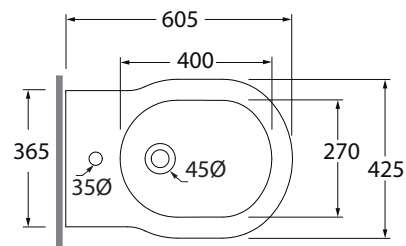

XLBIT000000M

sanitari terra 60/floor mounted sanitary wares

codice  
code

**Bidet XL terra monoforo.**  
XL floor standing bidet 1 tap-hole.

bianco lucido/shiny white

XLBIT000000MBI

CM 53x36x49

plt italy pz.8 - plt export pcs. 16

kg 33

scala/scale 1:20 dimensioni/dimensions in mm

Complementi/complements:

Codice  
code

Piletta automatica con troppo pieno  
Automatic waste system with over flow

PILTR

kg 0,5

TECHNICAL SHEET n°: <b>01</b>	DESIGNER: <b>OFFICINA AZZURRA</b>	CODE: <b>XLBIT000000M</b>	Azzurra sanitari in ceramica S.p.a. via Civita Castellana snc 01030 Castel S.Elia (VT) - ITALY Tel.+39.0761 518155 Fax.+39.0761 514560	
SHEET FORMAT: <b>A4</b>	ISO	REVISION: <b>02</b>	SCALE: <b>1:20</b>	DATE: <b>22/07/2019</b>
REGULATIONS: <b>CE EN 14528 / EN35 / Dop-14528 *</b>				
All the measurements respect the tolerances provided by the "AZZURRA QUALITY GUIDELINES".				