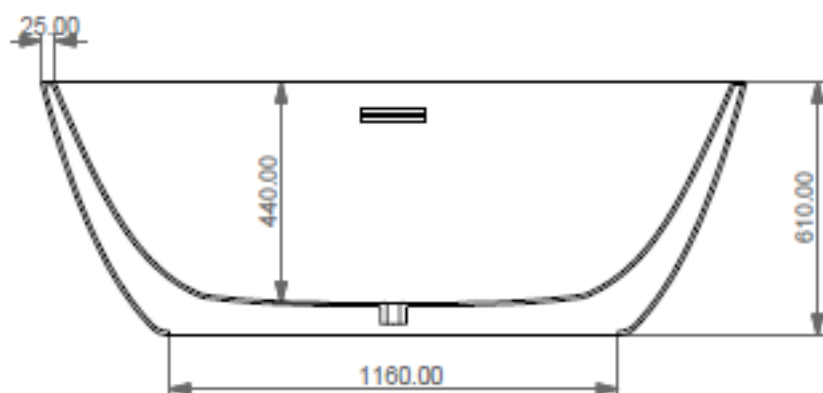

TOP

LEFT - SECTION

FRONT

GSGI
CERAMIC DESIGN

Vasca a parete o centro stanza
 in acrilico con troppopieno
 Buthtub free standing or back to wall
 in acrylic with overflow

| | |
|---|--|
| Designation Vasca a parete o centro stanza in acrilico con troppopieno Buthtub free standing or back to wall in acrylic with overflow | GSGI CERAMIC DESIGN |
| Scale 1:10 | This drawing including the respective data may neither be duplicated nor modified nor altered without the consent of GSG Ceramic Design. The use of the data/technical drawings take place at users own risk and under exclusion of any liability of GSG Ceramic Design. The dimensions are not binding; products are subject to changes. Measurement shown may be subjected to small variations or are indicated |
| cod. VASU | |