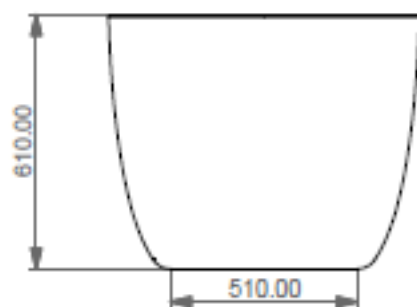

TOP

LEFT - SECTION

FRONT

GSGI
CERAMIC DESIGN

Vasca a parete o centro stanza
 in acrilico con troppopieno
 Buthtub free standing or back to wall
 in acrylic with overflow

| | |
|---|--|
| Designation Vasca a parete o centro stanza in acrilico con troppopieno Buthtub free standing or back to wall in acrylic with overflow | GSGI CERAMIC DESIGN |
| Scale 1:10 | This drawing including the respective data may neither be duplicated nor modified nor altered without the consent of GSG Ceramic Design. The use of the data/technical drawings take place at users own risk and under exclusion of any liability of GSG Ceramic Design. The dimensions are not binding; products are subject to changes. Measurement shown may be subjected to small variations or are indicated |
| cod. VASU | |