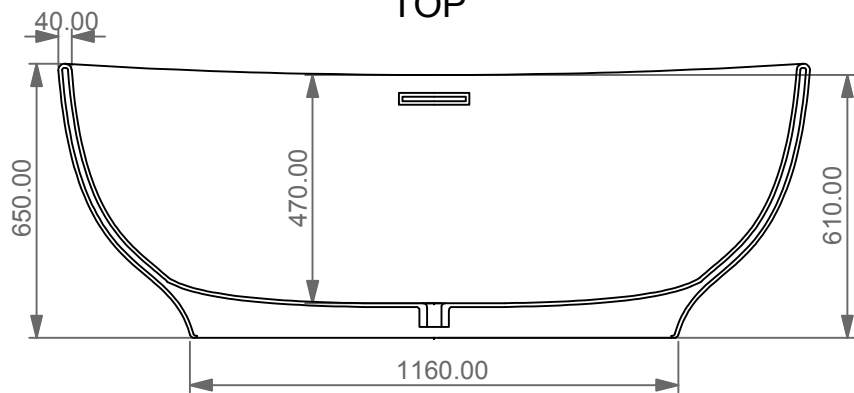

TOP

LEFT - SECTION

FRONT

GSG
CERAMIC DESIGN

Vasca a parete o centro stanza
in acrilico con troppopieno
Buthtub free standing or back to wall
in acrylic with overflow

Designation Vasca a parete o centro stanza in acrilico con troppopieno Buthtub free standing or back to wall in acrylic with overflow	
Scale 1:10	This drawing including the respectedata may neither be duplicated nor modified nor altered without the consent of GSG Ceramic Design. The use of the data/technical drawings take place at users own risk and under exclusion of any liability of GSG Ceramic Design.
cod. VAMO	The dimensions are not binding; products are subject to changes. Measurement shown may be subjected to small variations or are indicative.