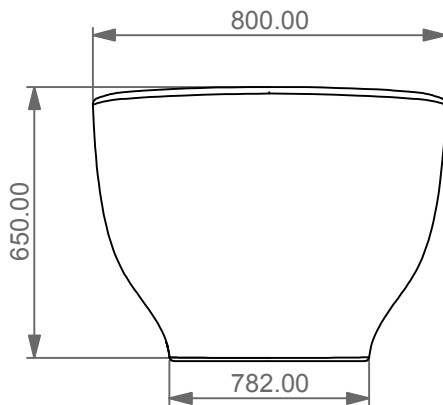

TOP

LEFT - SECTION

FRONT

GSG
CERAMIC DESIGN

Vasca a parete o centro stanza
in acrilico con troppopieno
Buthtub free standing or back to wall
in acrylic with overflow

Designation Vasca a parete o centro stanza in acrilico con troppopieno Buthtub free standing or back to wall in acrylic with overflow	
Scale 1:10	This drawing including the respectedata may neither be duplicated nor modified nor altered without the consent of GSG Ceramic Design. The use of the data/technical drawings take place at users own risk and under exclusion of any liability of GSG Ceramic Design.
cod. VAMO	The dimensions are not binding; products are subject to changes. Measurement shown may be subjected to small variations or are indicative.