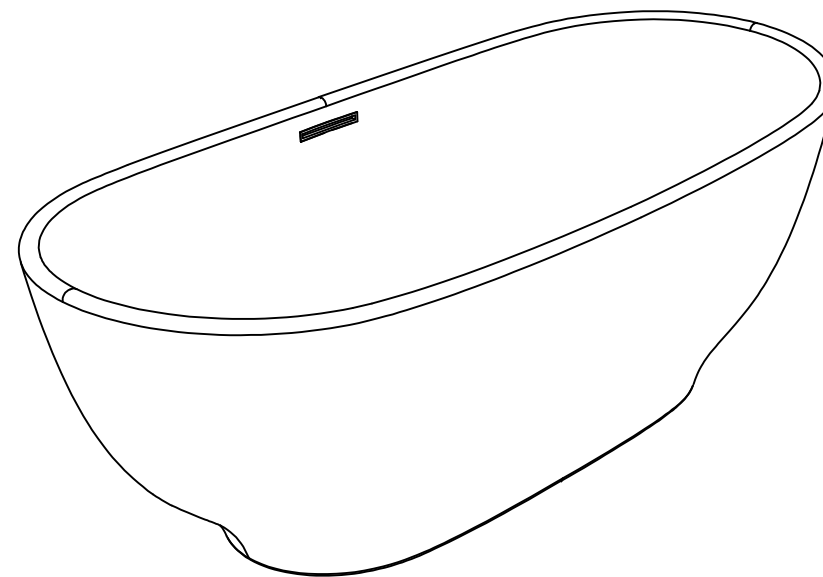

TOP

LEFT - SECTION

FRONT

GSG
CERAMIC DESIGN

Vasca a parete o centro stanza
in acrilico con troppopieno
Buthtub free standing or back to wall
in acrylic with overflow

Designation Vasca a parete o centro stanza in acrilico con troppopieno Buthtub free standing or back to wall in acrylic with overflow	
Scale 1:10	This drawing including the respectedata may neither be duplicated nor modified nor altered without the consent of GSG Ceramic Design. The use of the data/technical drawings take place at users own risk and under exclusion of any liability of GSG Ceramic Design.
cod. VAMO	The dimensions are not binding; products are subject to changes. Measurement shown may be subjected to small variations or are indicative.