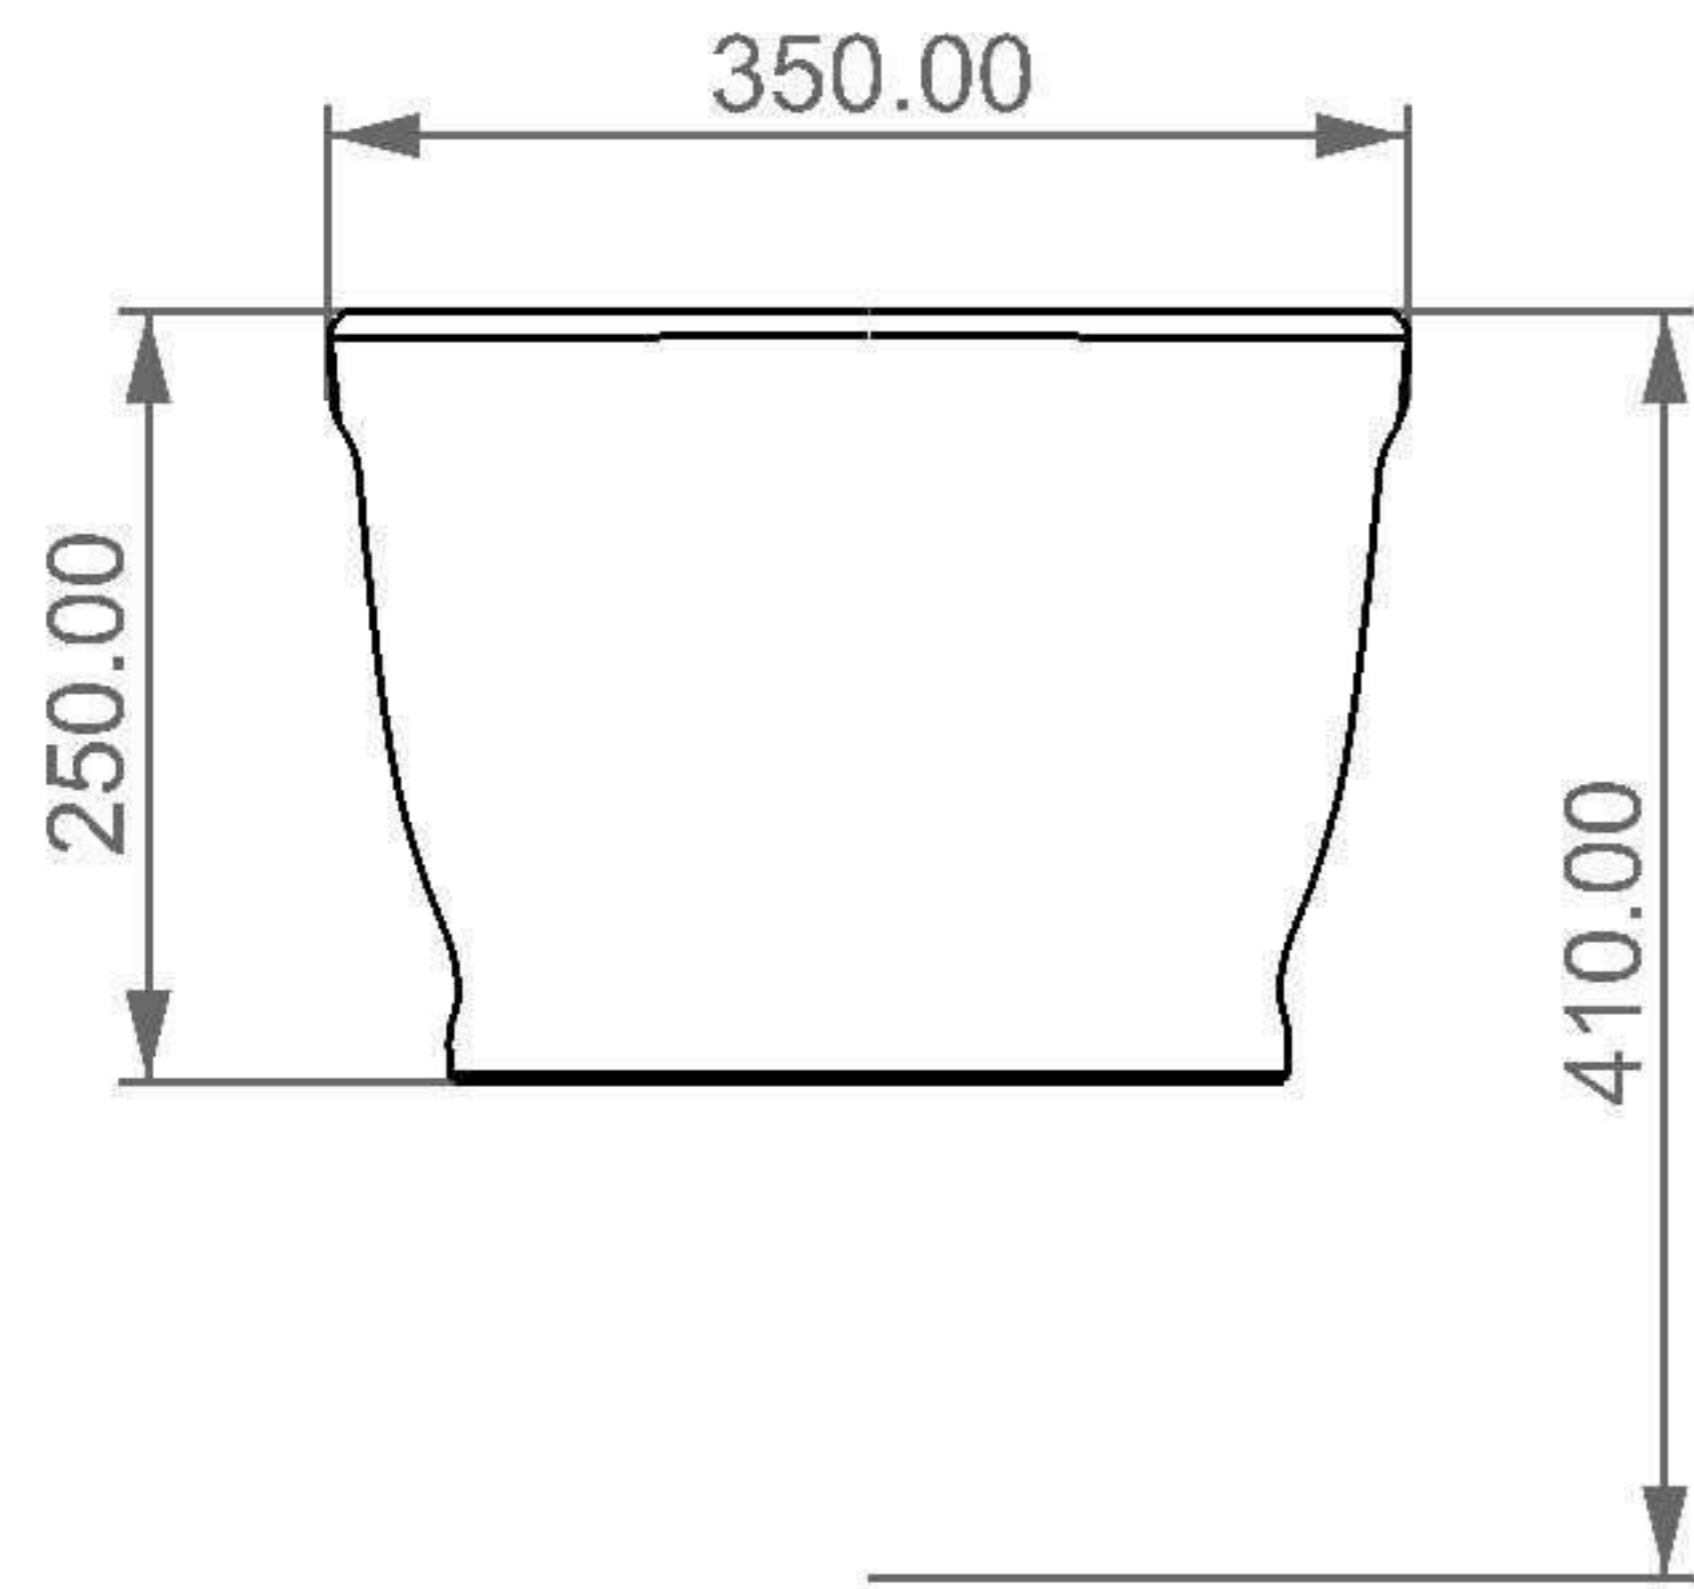

**GSG**  
CERAMIC DESIGN

wc sospeso TIME  
wc wall hung TIME

FRONT

LEFT

TOP

REAR

SECTION

Designation wc sospeso TIME wc wall hung TIME	
Scale 1:10	This drawing including the respective data may neither be duplicated nor modified nor altered without the consent of GSG Ceramic Design. The use of the data/technical drawings take place at users own risk and under exclusion of any liability of GSG Ceramic Design. The dimensions are not binding; products are subject to changes. Measurement shown may be subjected to small variations or are indicative.
cod. TIWCSO	

**GSG**  
CERAMIC DESIGN

bidet sospeso TIME  
bidet wall hung TIME

FRONT

LEFT

TOP

REAR

SECTION

Designation bidet sospeso TIME bidet wall hung TIME	
Scale 1:10	
cod. TIBISO	<p>This drawing including the respective data may neither be duplicated nor modified nor altered without the consent of GSG Ceramic Design. The use of the data/technical drawings take place at users own risk and under exclusion of any liability of GSG Ceramic Design. The dimensions are not binding; products are subject to changes. Measurement shown may be subjected to small variations or are indicative.</p>