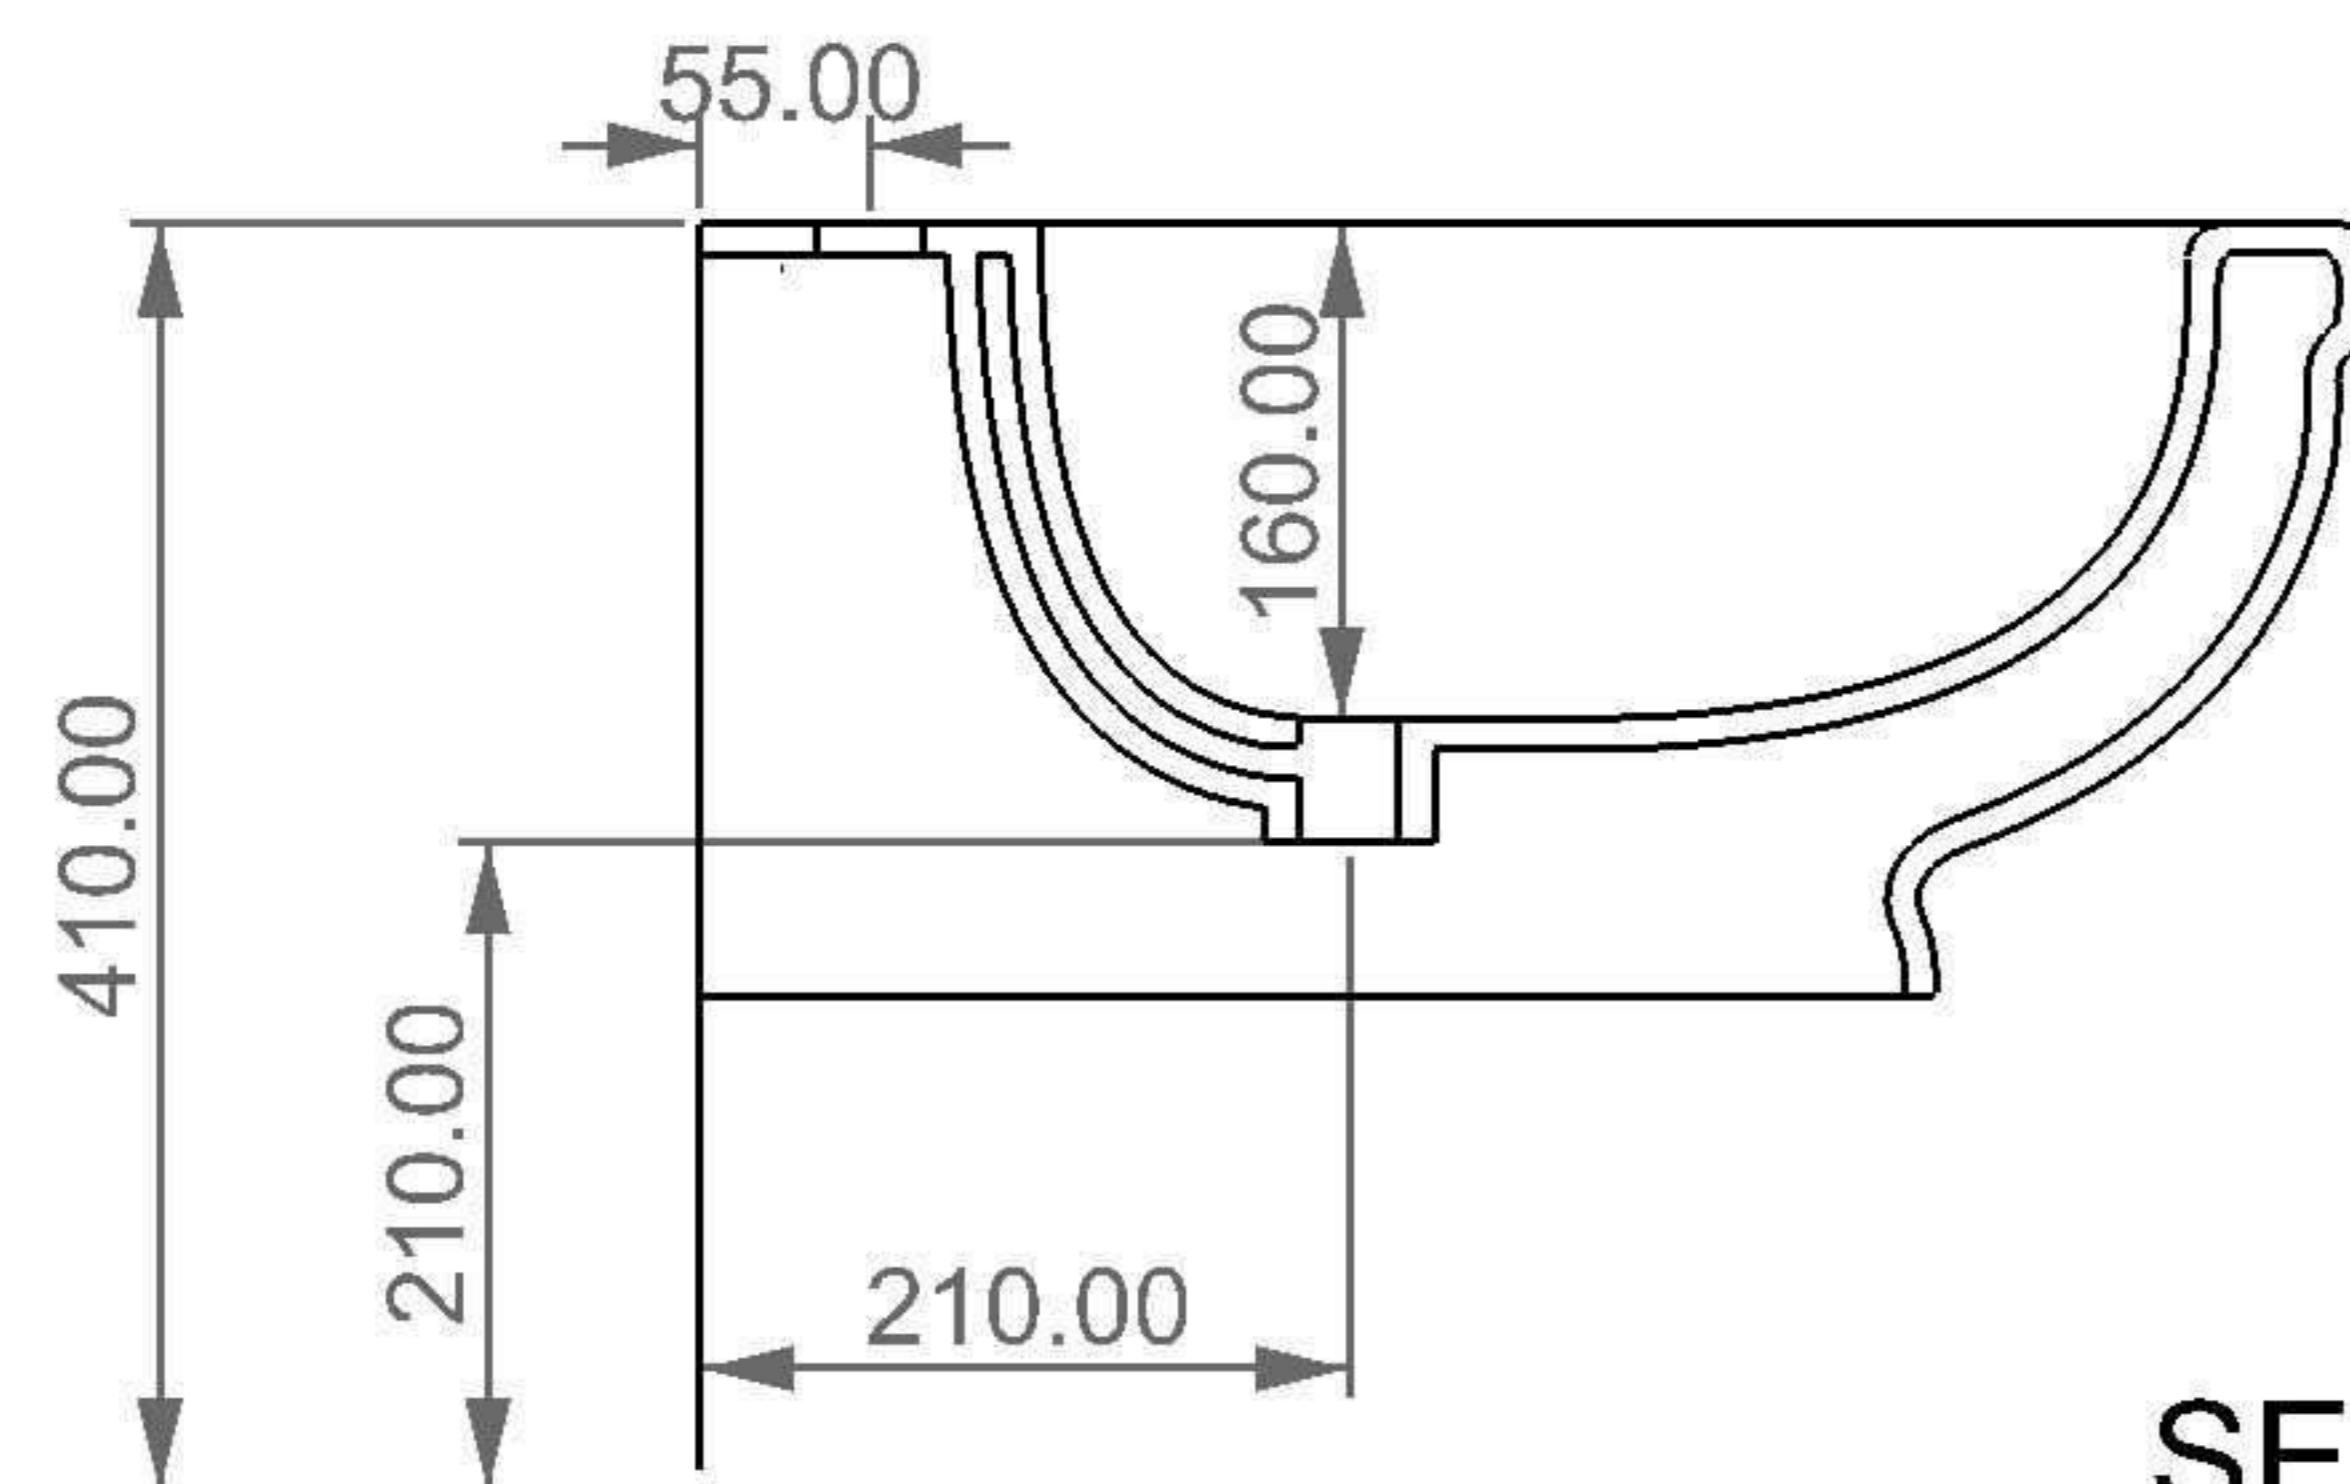

**GSG**  
CERAMIC DESIGN

wc sospeso TIME  
wc wall hung TIME

FRONT

LEFT

TOP

REAR

SECTION

Designation wc sospeso TIME wc wall hung TIME	
Scale 1:10	This drawing including the respective data may neither be duplicated nor modified nor altered without the consent of GSG Ceramic Design. The use of the data/technical drawings take place at users own risk and under exclusion of any liability of GSG Ceramic Design. The dimensions are not binding; products are subject to changes. Measurement shown may be subjected to small variations or are indicative.
cod. TIWCSO	

**GSG**  
CERAMIC DESIGN

bidet sospeso TIME  
bidet wall hung TIME

FRONT

LEFT

TOP

REAR

SECTION

Designation bidet sospeso TIME bidet wall hung TIME	
Scale 1:10	
cod. TIBISO	<p>This drawing including the respective data may neither be duplicated nor modified nor altered without the consent of GSG Ceramic Design. The use of the data/technical drawings take place at users own risk and under exclusion of any liability of GSG Ceramic Design. The dimensions are not binding; products are subject to changes. Measurement shown may be subjected to small variations or are indicative.</p>