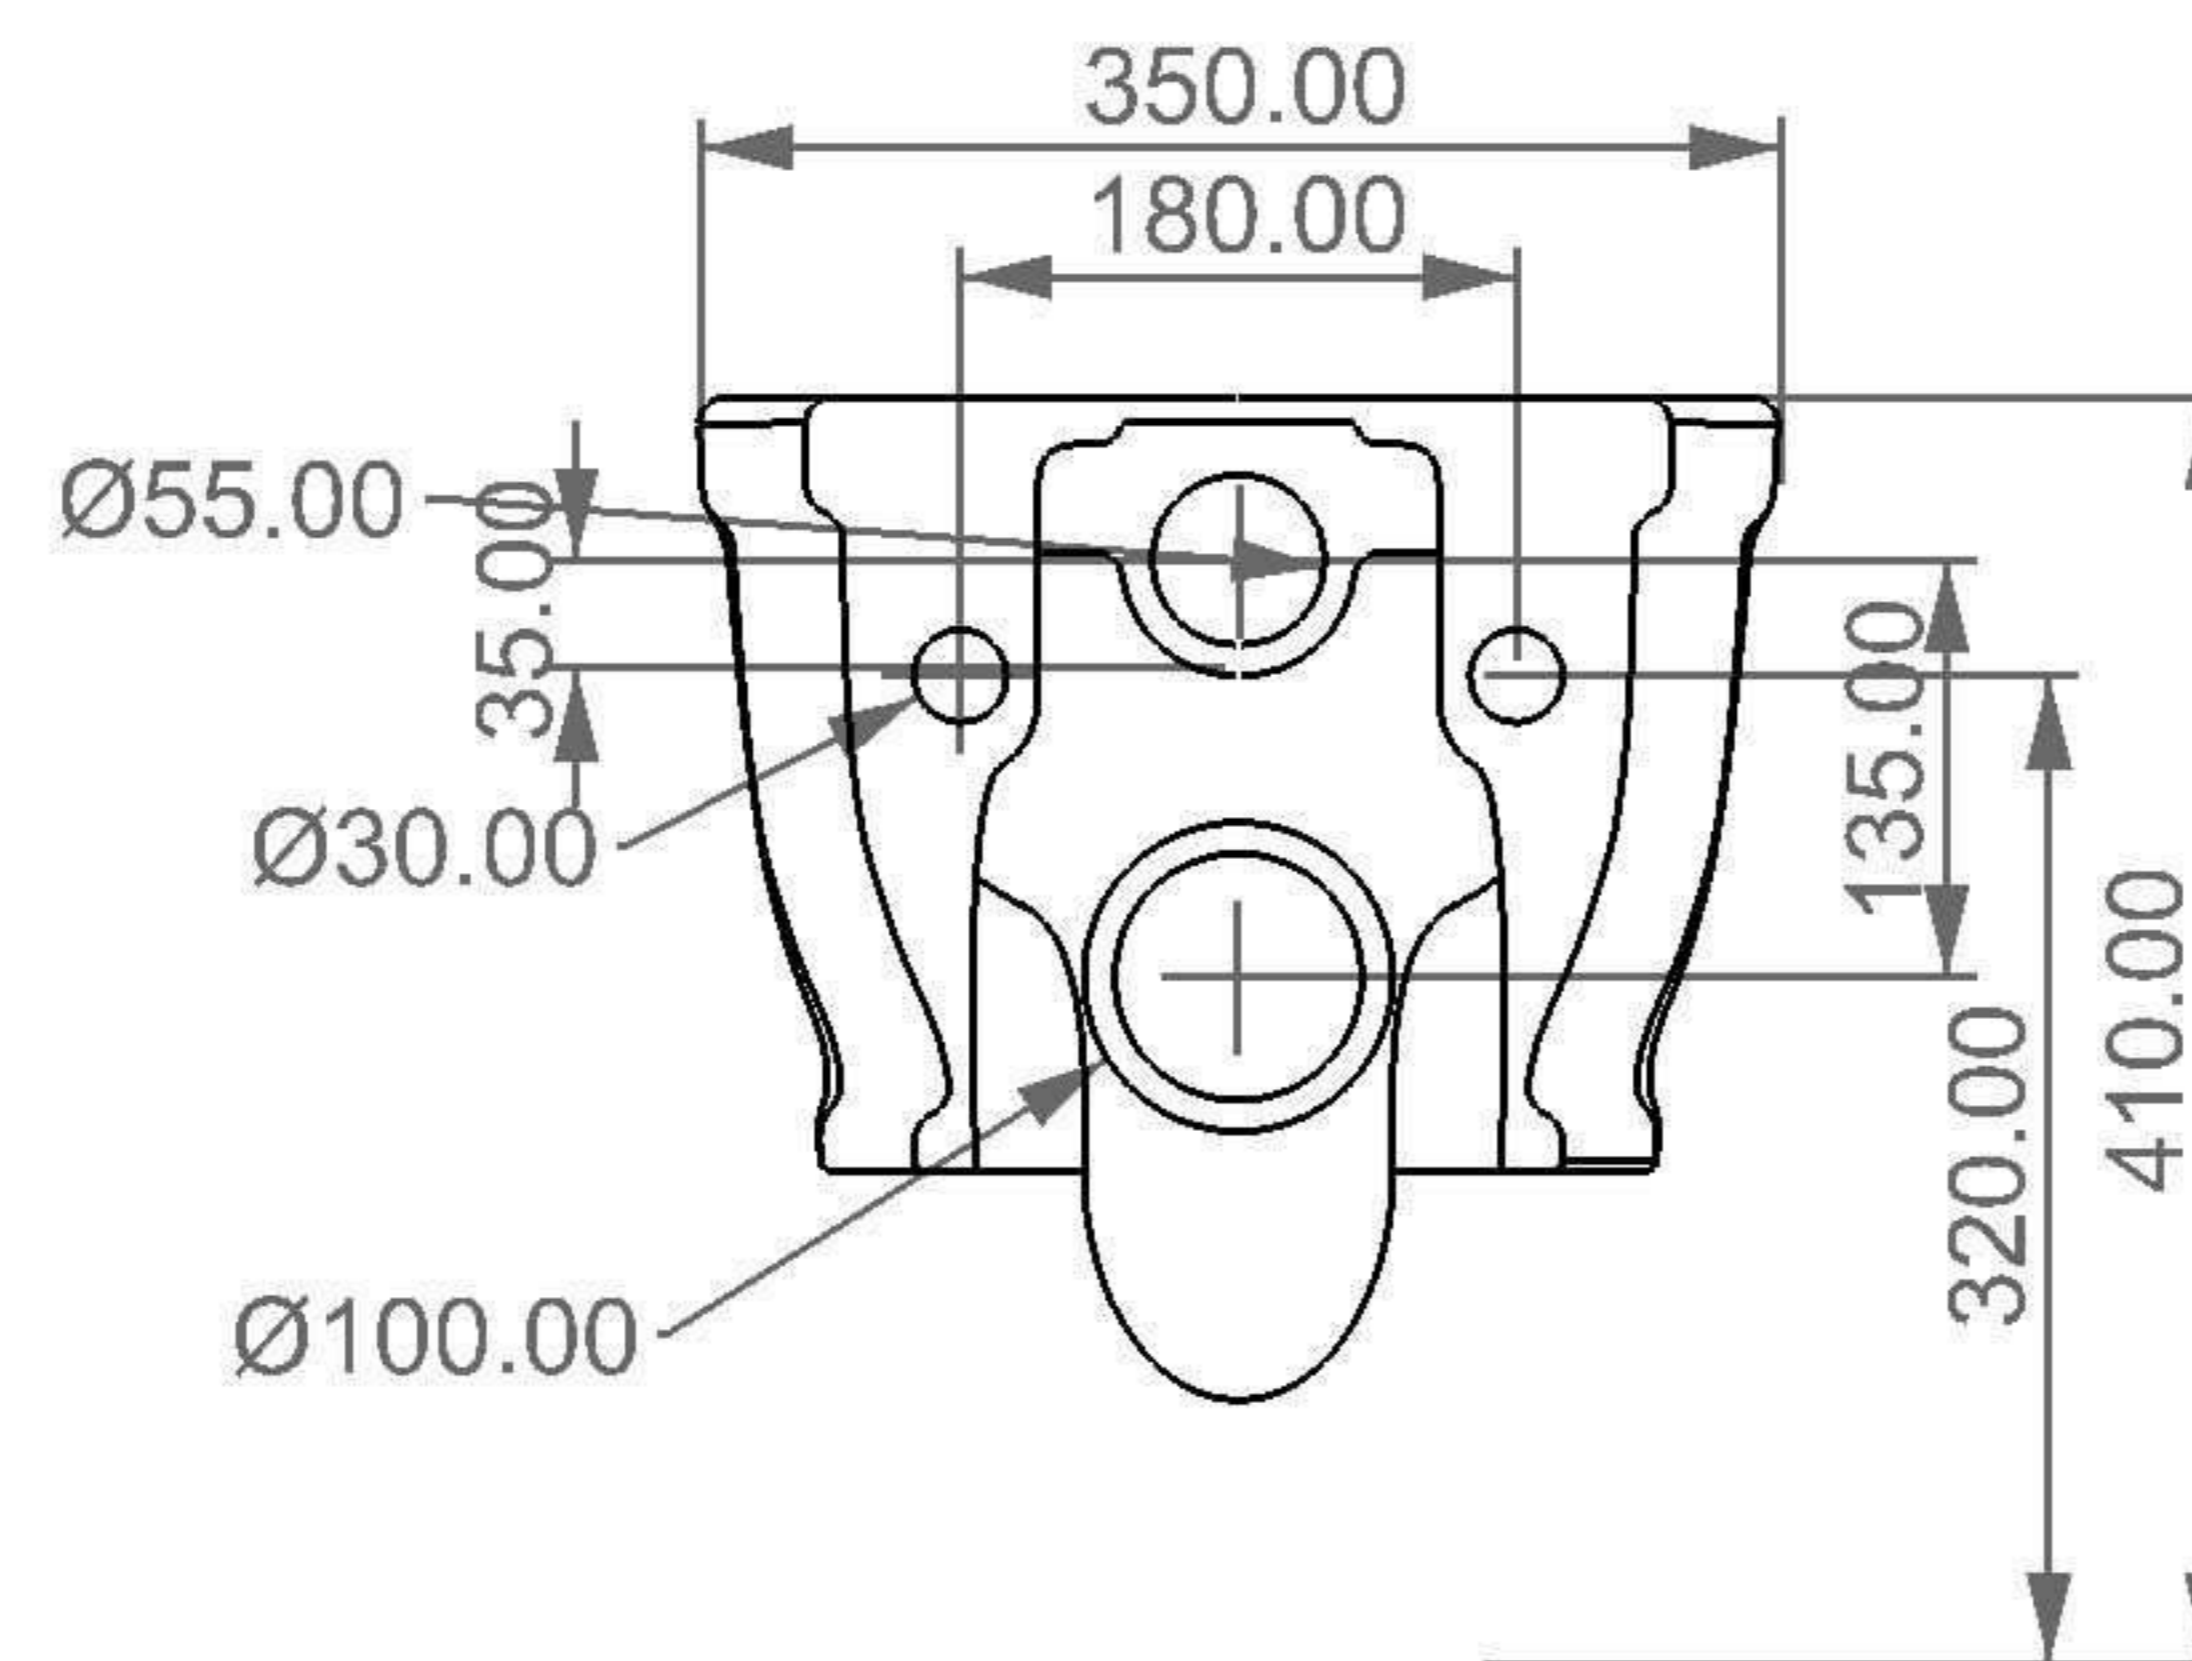

**GSG**  
CERAMIC DESIGN

wc sospeso TIME  
wc wall hung TIME

FRONT

LEFT

TOP

REAR

SECTION

Designation wc sospeso TIME wc wall hung TIME	
Scale 1:10	This drawing including the respective data may neither be duplicated nor modified nor altered without the consent of GSG Ceramic Design. The use of the data/technical drawings take place at users own risk and under exclusion of any liability of GSG Ceramic Design. The dimensions are not binding; products are subject to changes. Measurement shown may be subjected to small variations or are indicative.
cod. TIWCSO	

**GSG**  
CERAMIC DESIGN

bidet sospeso TIME  
bidet wall hung TIME

FRONT

LEFT

TOP

REAR

SECTION

Designation bidet sospeso TIME bidet wall hung TIME	
Scale 1:10	
cod. TIBISO	<p>This drawing including the respective data may neither be duplicated nor modified nor altered without the consent of GSG Ceramic Design. The use of the data/technical drawings take place at users own risk and under exclusion of any liability of GSG Ceramic Design. The dimensions are not binding; products are subject to changes. Measurement shown may be subjected to small variations or are indicative.</p>