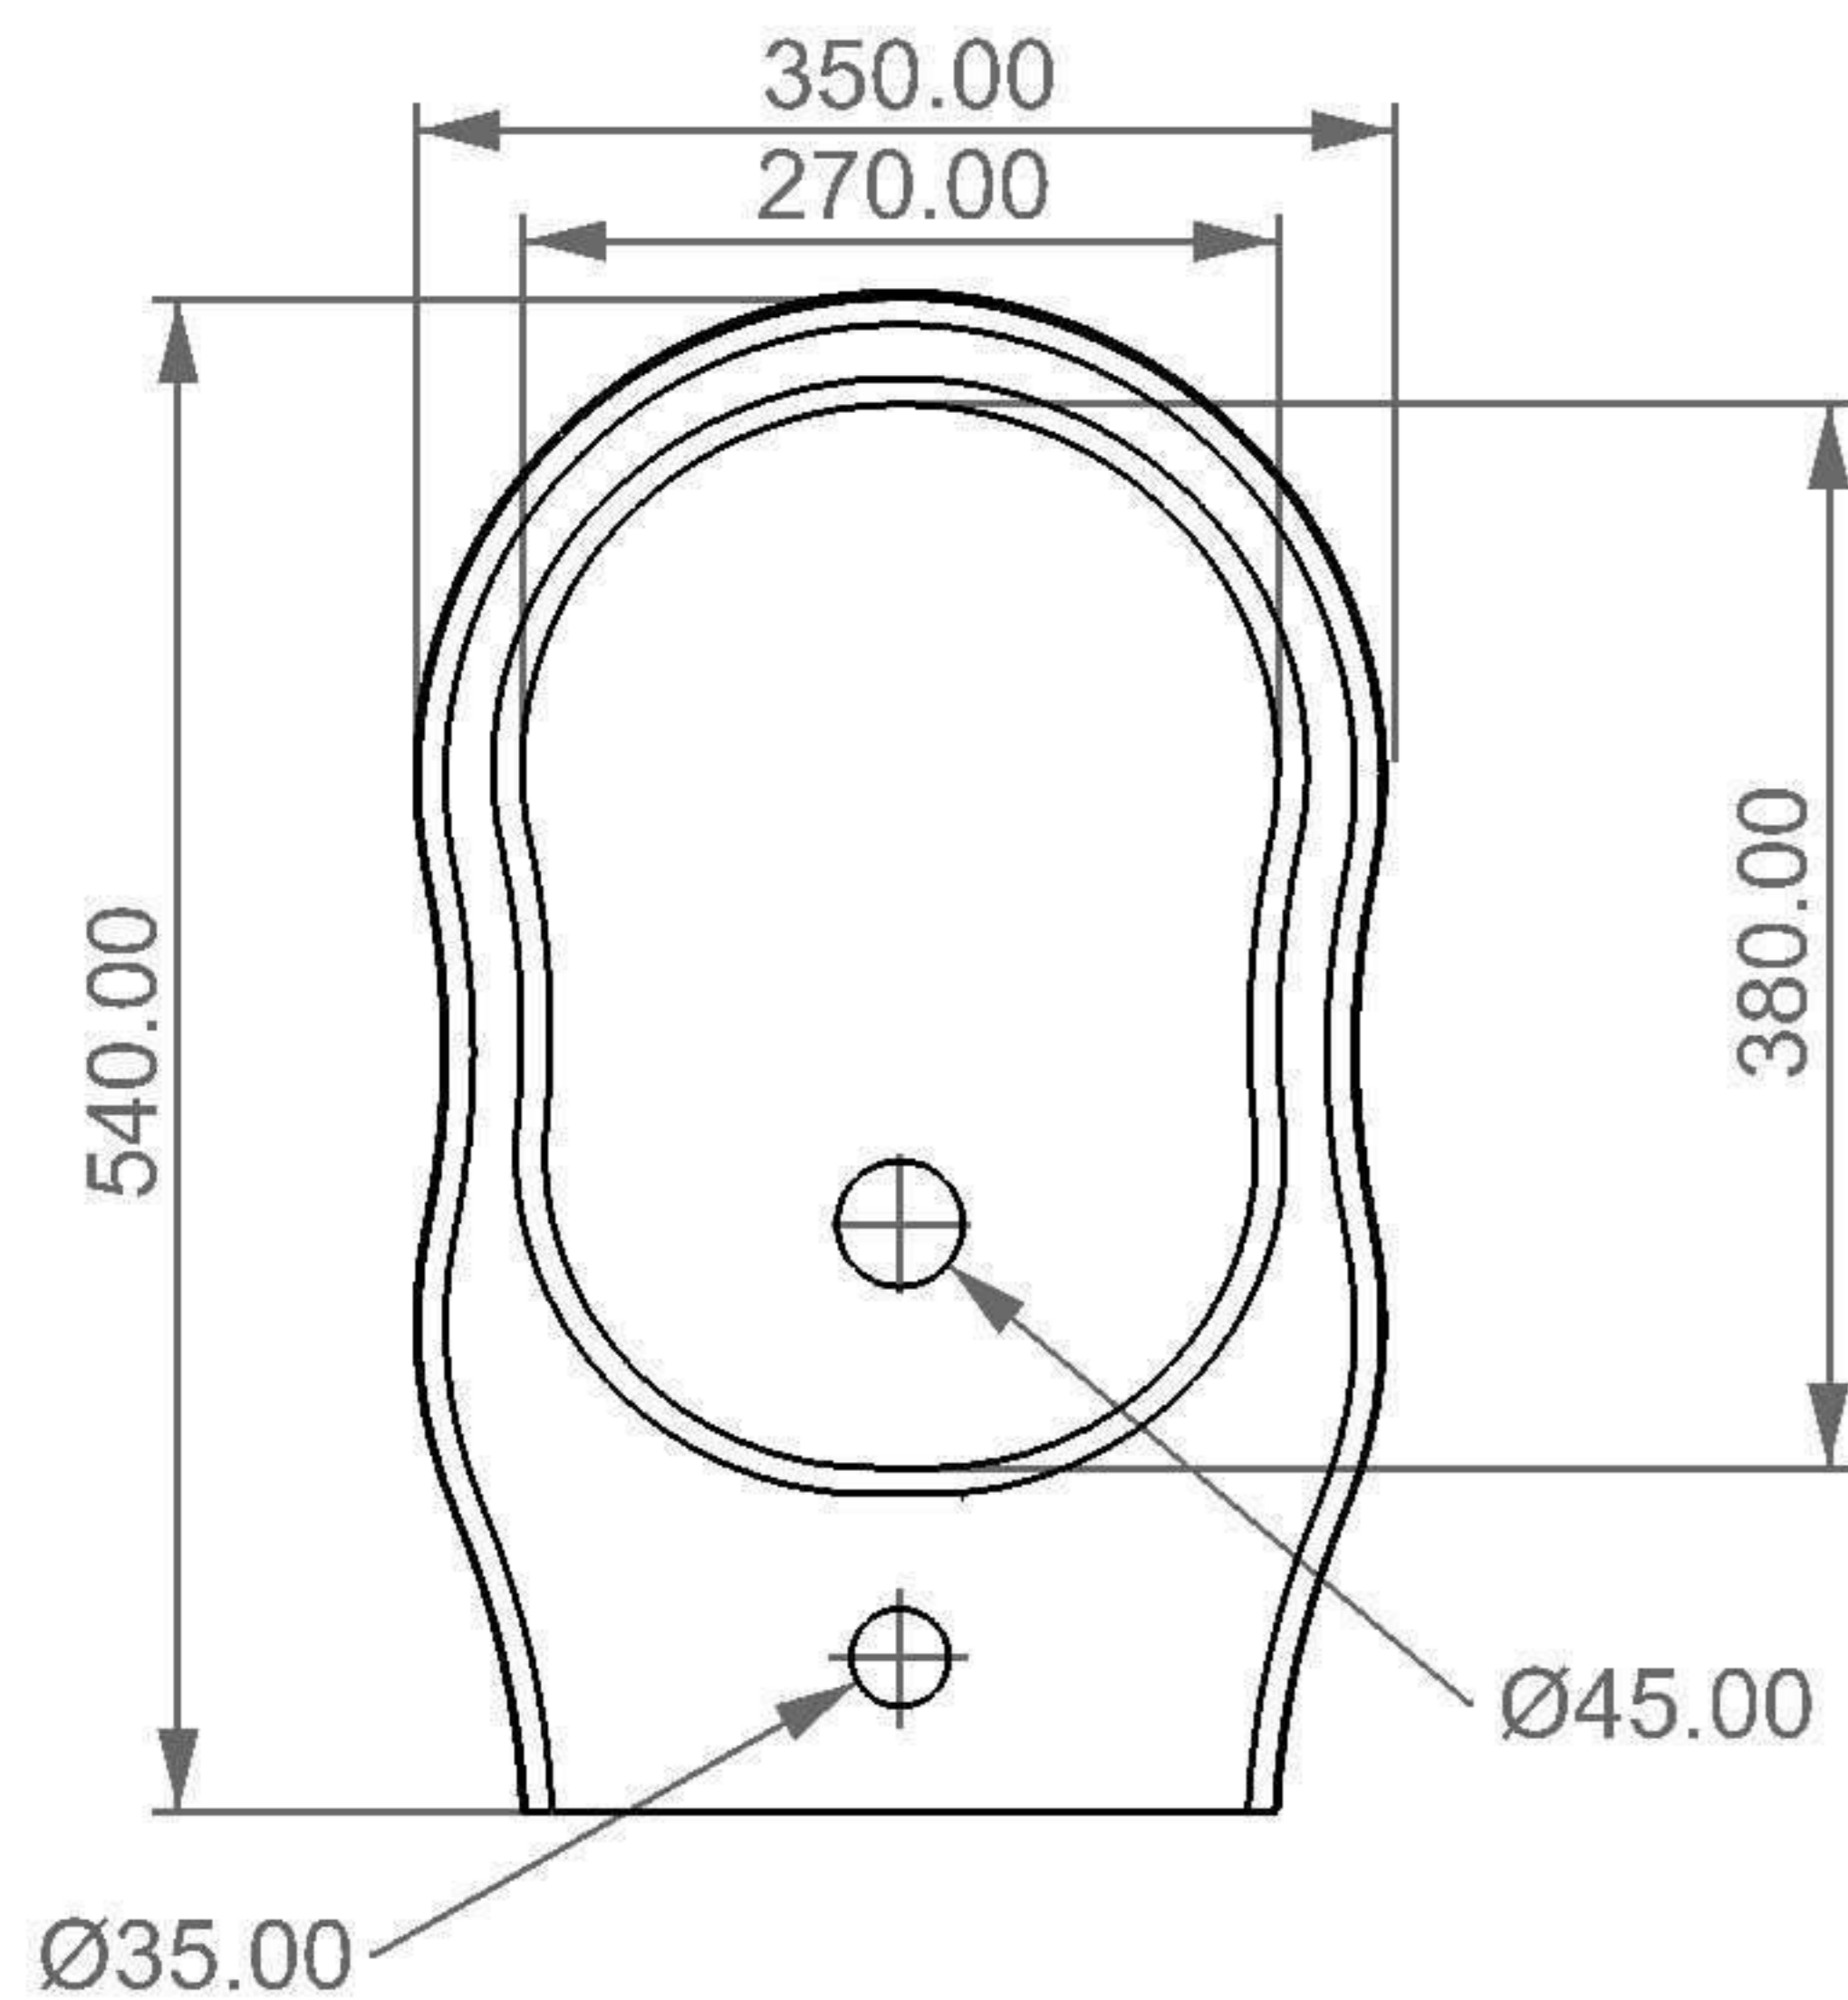

**GSG**  
CERAMIC DESIGN

wc sospeso TIME  
wc wall hung TIME

FRONT

LEFT

TOP

REAR

SECTION

Designation wc sospeso TIME wc wall hung TIME	
Scale 1:10	This drawing including the respective data may neither be duplicated nor modified nor altered without the consent of GSG Ceramic Design. The use of the data/technical drawings take place at users own risk and under exclusion of any liability of GSG Ceramic Design. The dimensions are not binding; products are subject to changes. Measurement shown may be subjected to small variations or are indicative.
cod. TIWCSO	

**GSG**  
CERAMIC DESIGN

bidet sospeso TIME  
bidet wall hung TIME

FRONT

LEFT

TOP

REAR

SECTION

Designation bidet sospeso TIME bidet wall hung TIME	
Scale 1:10	
cod. TIBISO	<p>This drawing including the respective data may neither be duplicated nor modified nor altered without the consent of GSG Ceramic Design. The use of the data/technical drawings take place at users own risk and under exclusion of any liability of GSG Ceramic Design. The dimensions are not binding; products are subject to changes. Measurement shown may be subjected to small variations or are indicative.</p>