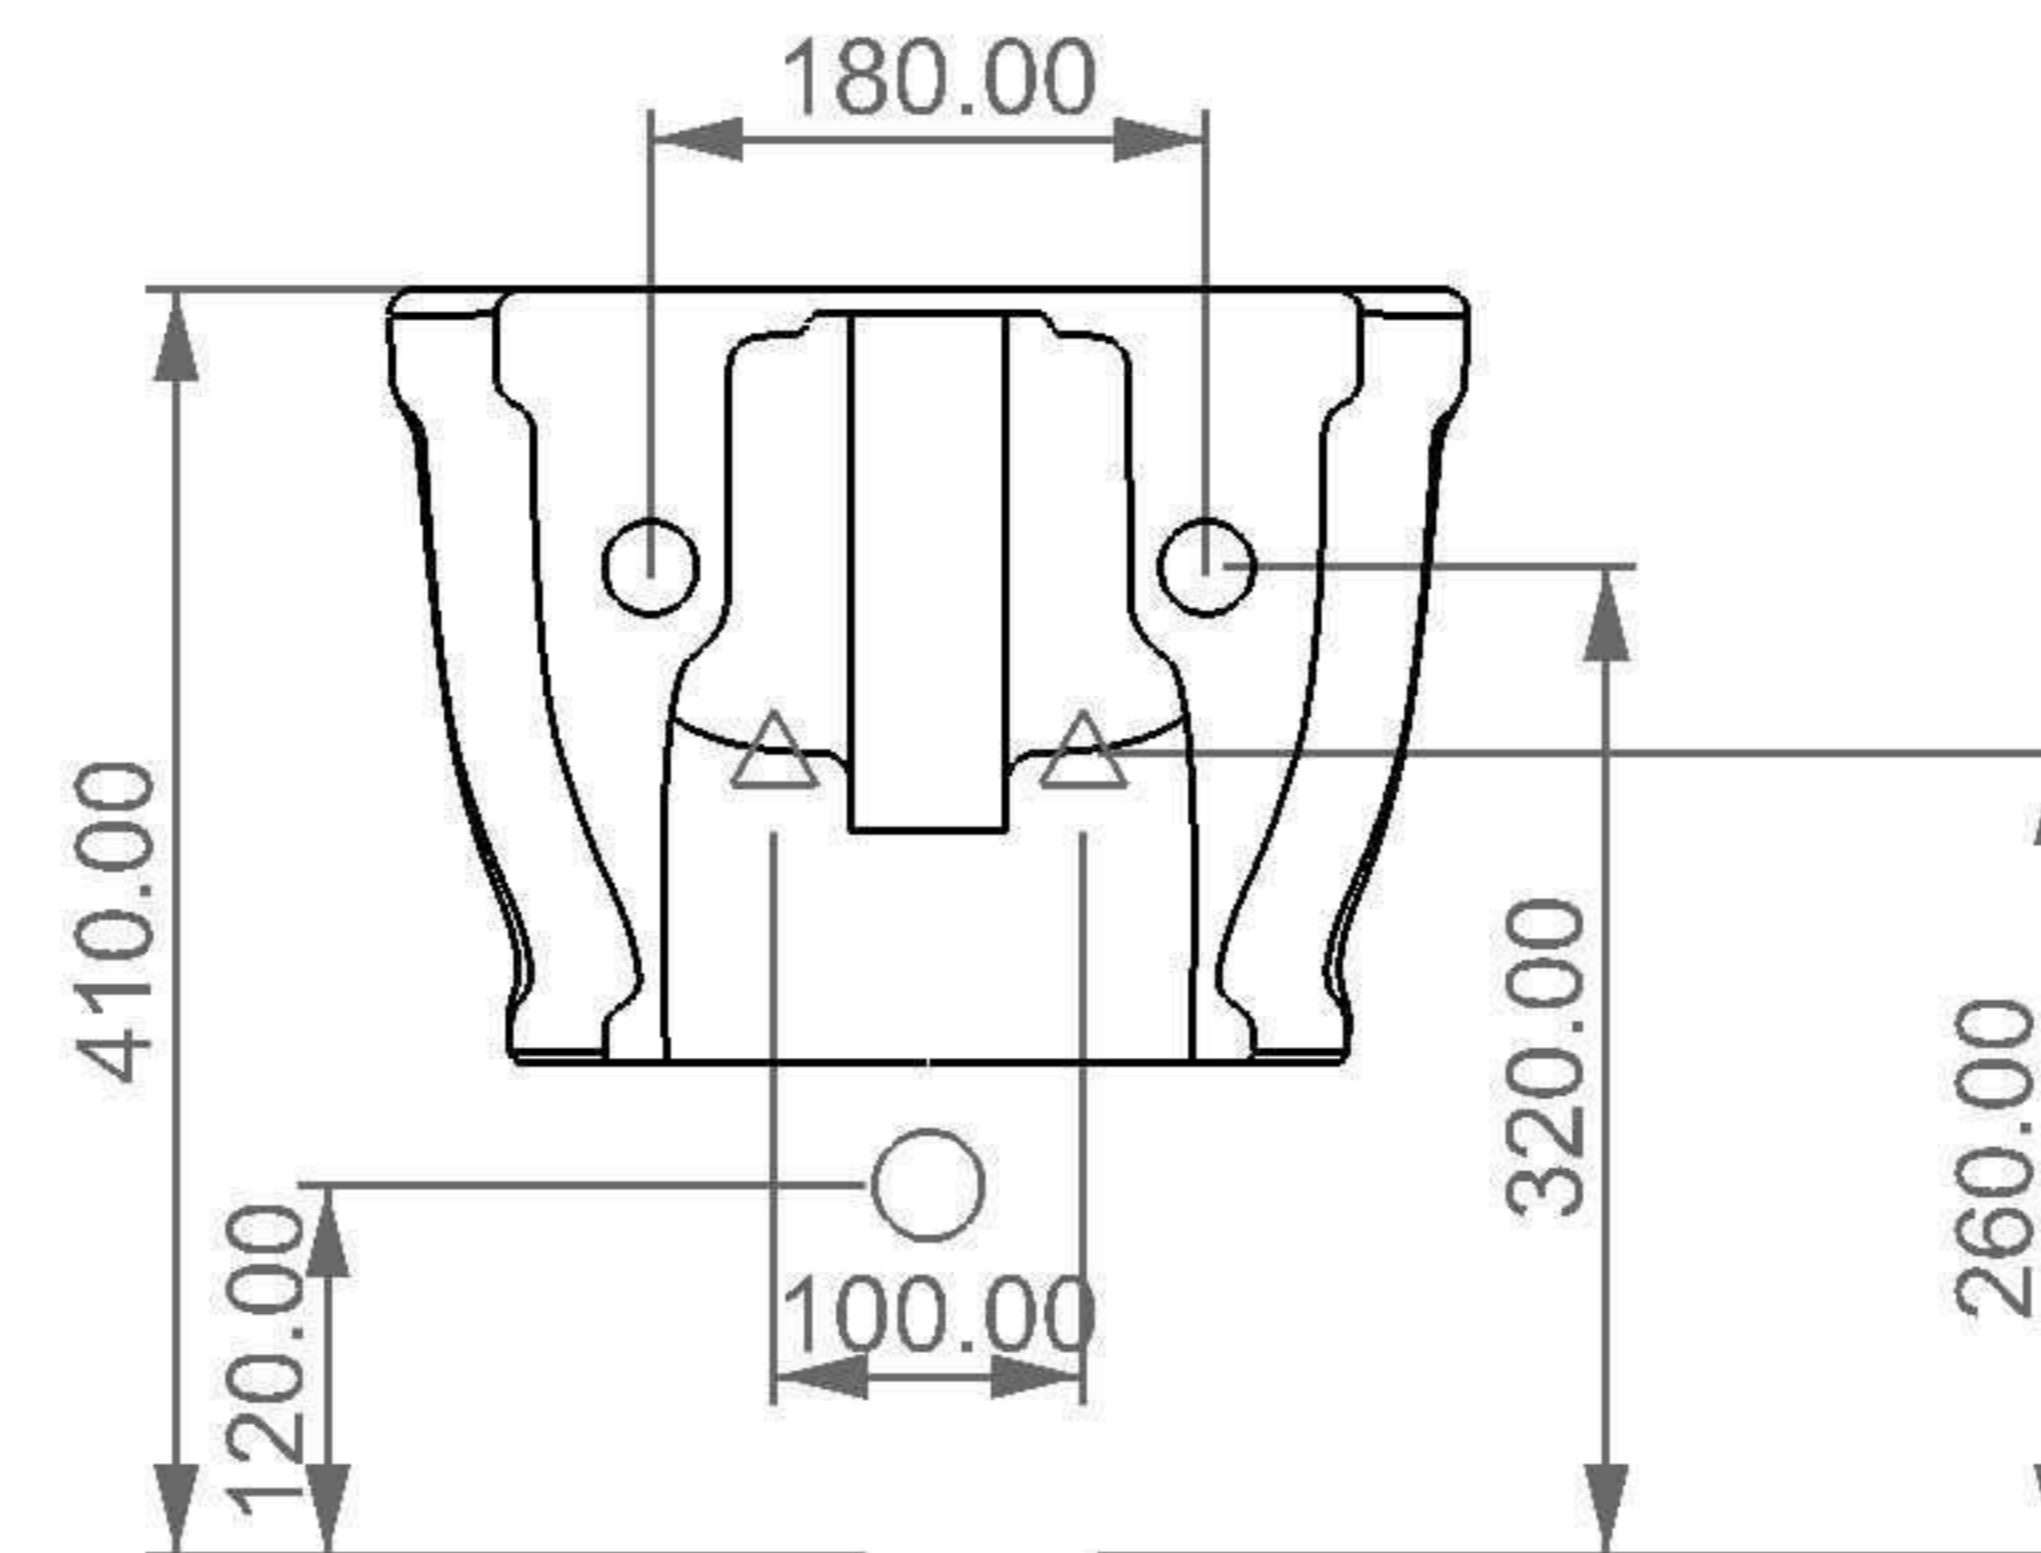

**GSG**  
CERAMIC DESIGN

wc sospeso TIME  
wc wall hung TIME

FRONT

LEFT

TOP

REAR

SECTION

Designation wc sospeso TIME wc wall hung TIME	
Scale 1:10	This drawing including the respective data may neither be duplicated nor modified nor altered without the consent of GSG Ceramic Design. The use of the data/technical drawings take place at users own risk and under exclusion of any liability of GSG Ceramic Design. The dimensions are not binding; products are subject to changes. Measurement shown may be subjected to small variations or are indicative.
cod. TIWCSO	

**GSG**  
CERAMIC DESIGN

bidet sospeso TIME  
bidet wall hung TIME

FRONT

LEFT

TOP

REAR

SECTION

Designation bidet sospeso TIME bidet wall hung TIME	
Scale 1:10	
cod. TIBISO	<p>This drawing including the respective data may neither be duplicated nor modified nor altered without the consent of GSG Ceramic Design. The use of the data/technical drawings take place at users own risk and under exclusion of any liability of GSG Ceramic Design. The dimensions are not binding; products are subject to changes. Measurement shown may be subjected to small variations or are indicative.</p>