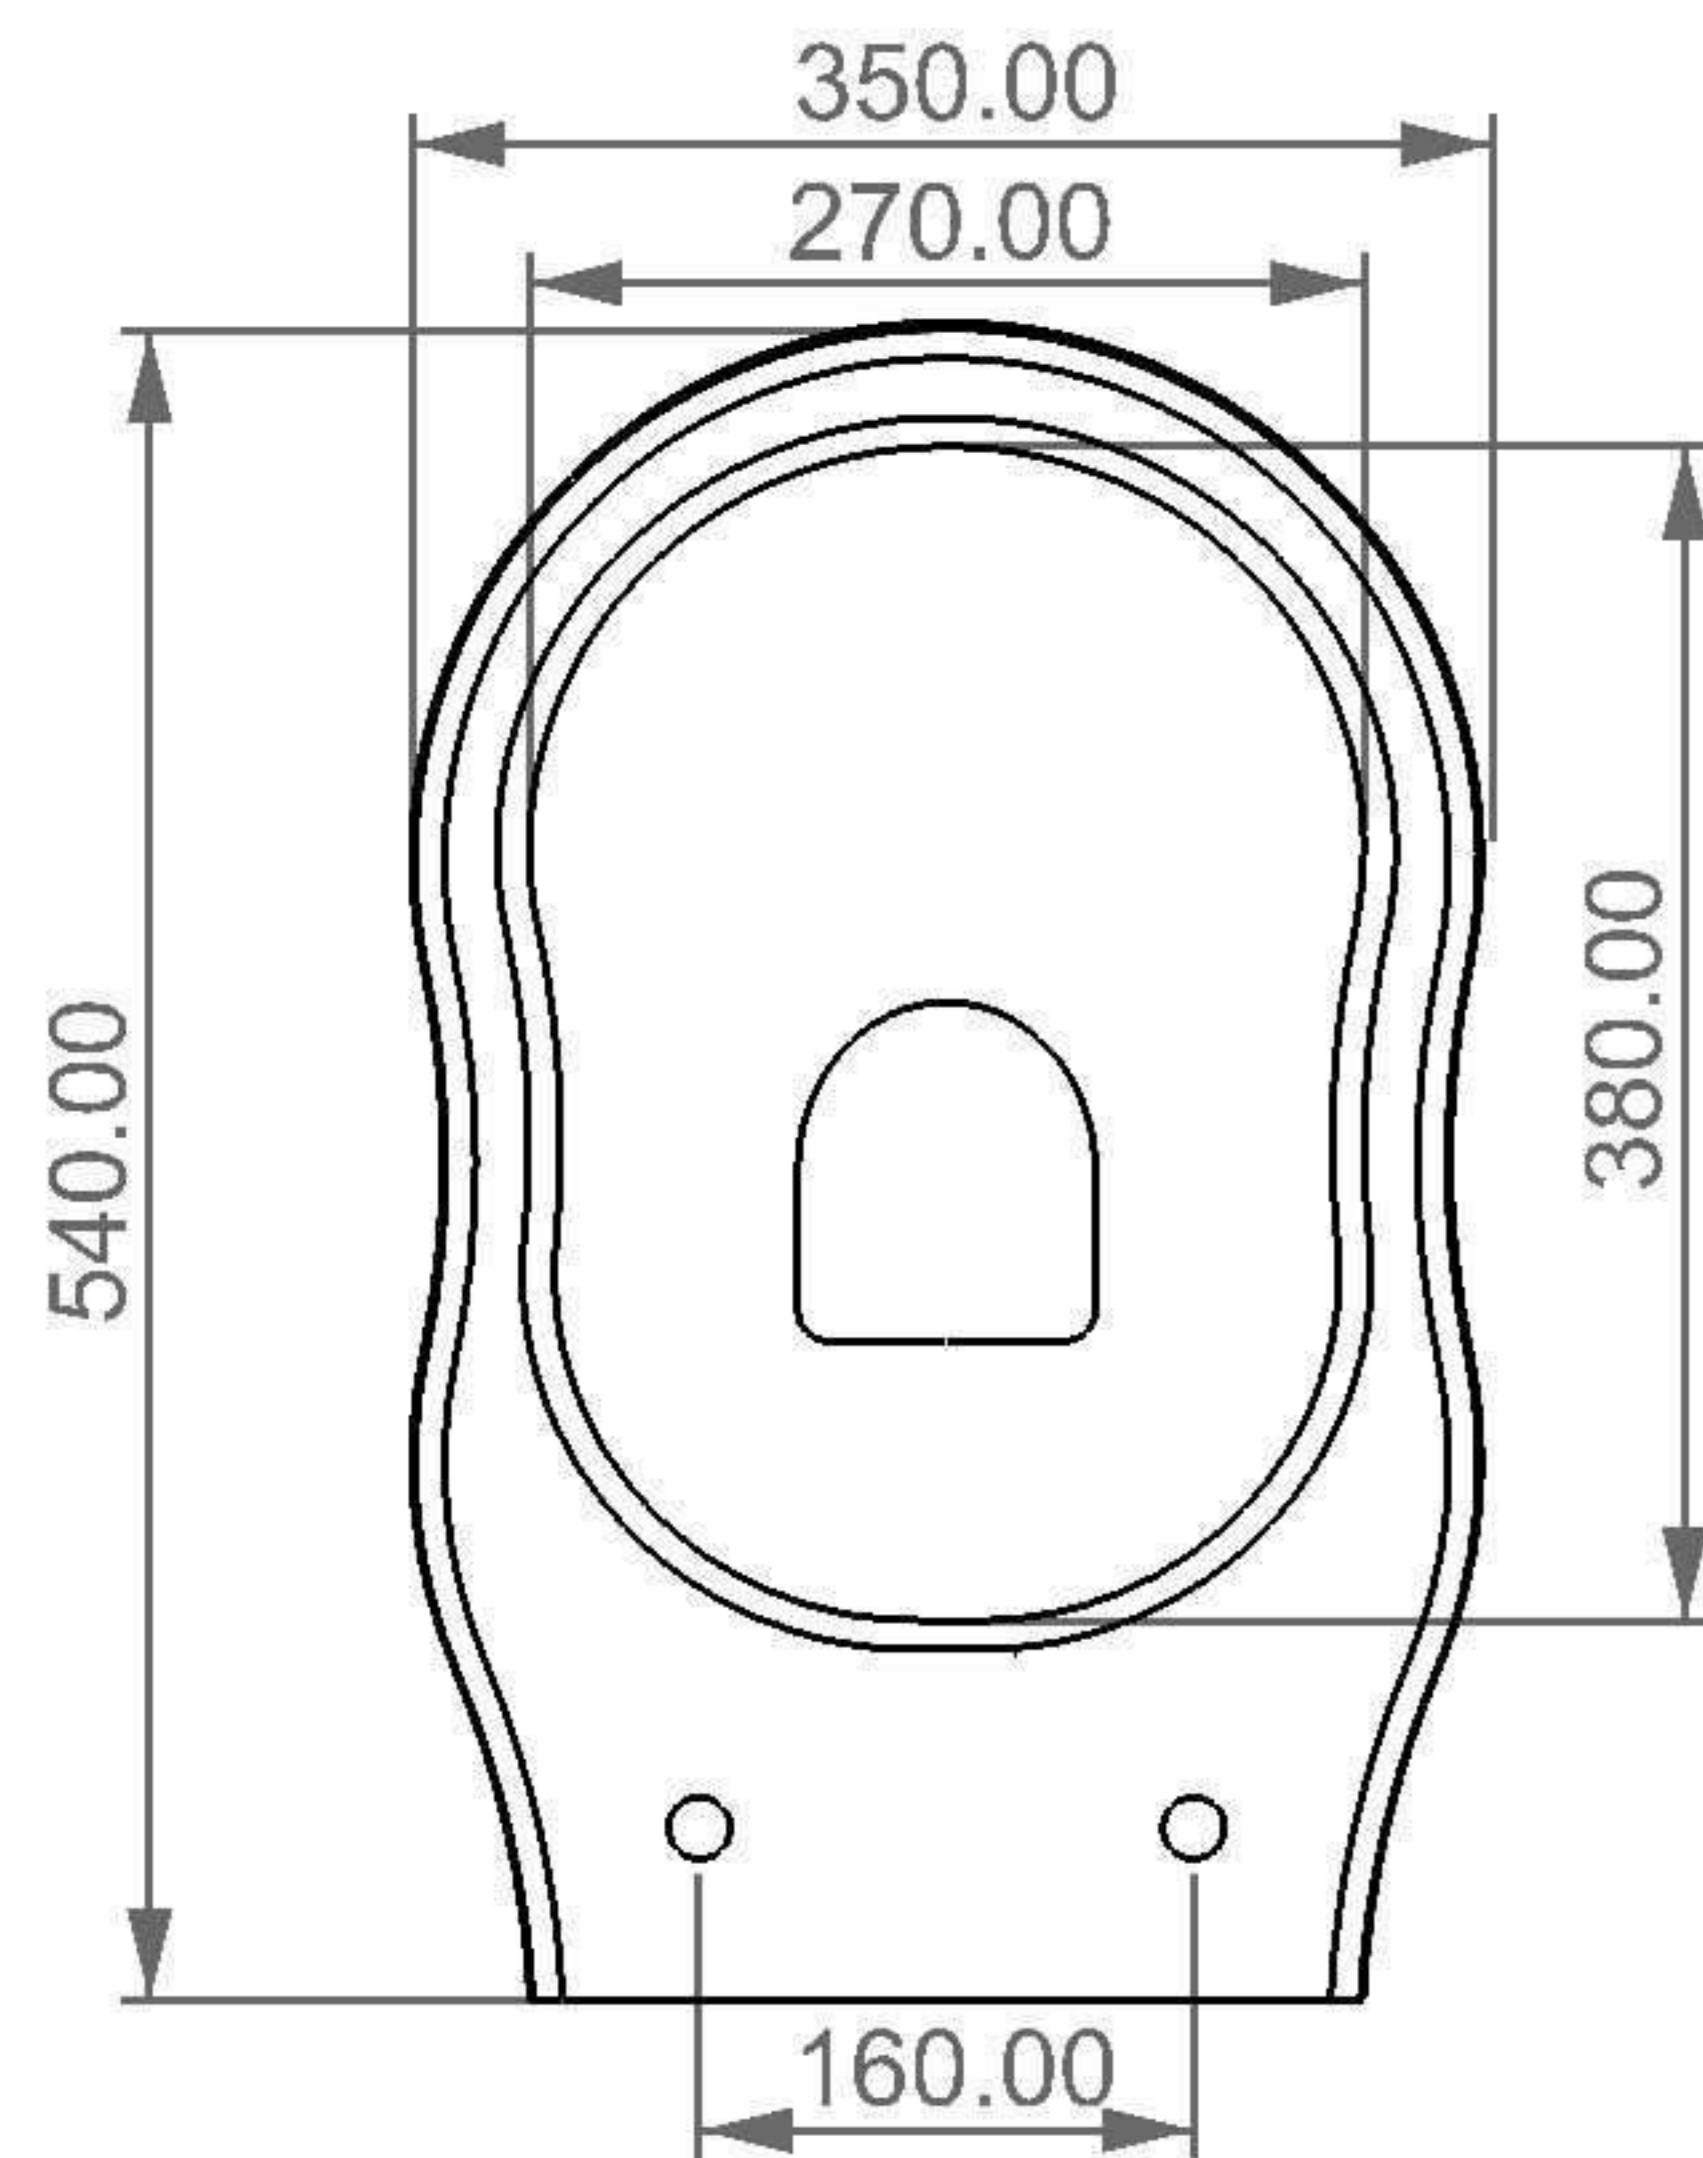

**GSG**  
CERAMIC DESIGN

wc sospeso TIME  
wc wall hung TIME

FRONT

LEFT

TOP

REAR

SECTION

Designation wc sospeso TIME wc wall hung TIME	
Scale 1:10	This drawing including the respective data may neither be duplicated nor modified nor altered without the consent of GSG Ceramic Design. The use of the data/technical drawings take place at users own risk and under exclusion of any liability of GSG Ceramic Design. The dimensions are not binding; products are subject to changes. Measurement shown may be subjected to small variations or are indicative.
cod. TIWCSO	

**GSG**  
CERAMIC DESIGN

bidet sospeso TIME  
bidet wall hung TIME

FRONT

LEFT

TOP

REAR

SECTION

Designation bidet sospeso TIME bidet wall hung TIME	
Scale 1:10	
cod. TIBISO	<p>This drawing including the respective data may neither be duplicated nor modified nor altered without the consent of GSG Ceramic Design. The use of the data/technical drawings take place at users own risk and under exclusion of any liability of GSG Ceramic Design. The dimensions are not binding; products are subject to changes. Measurement shown may be subjected to small variations or are indicative.</p>