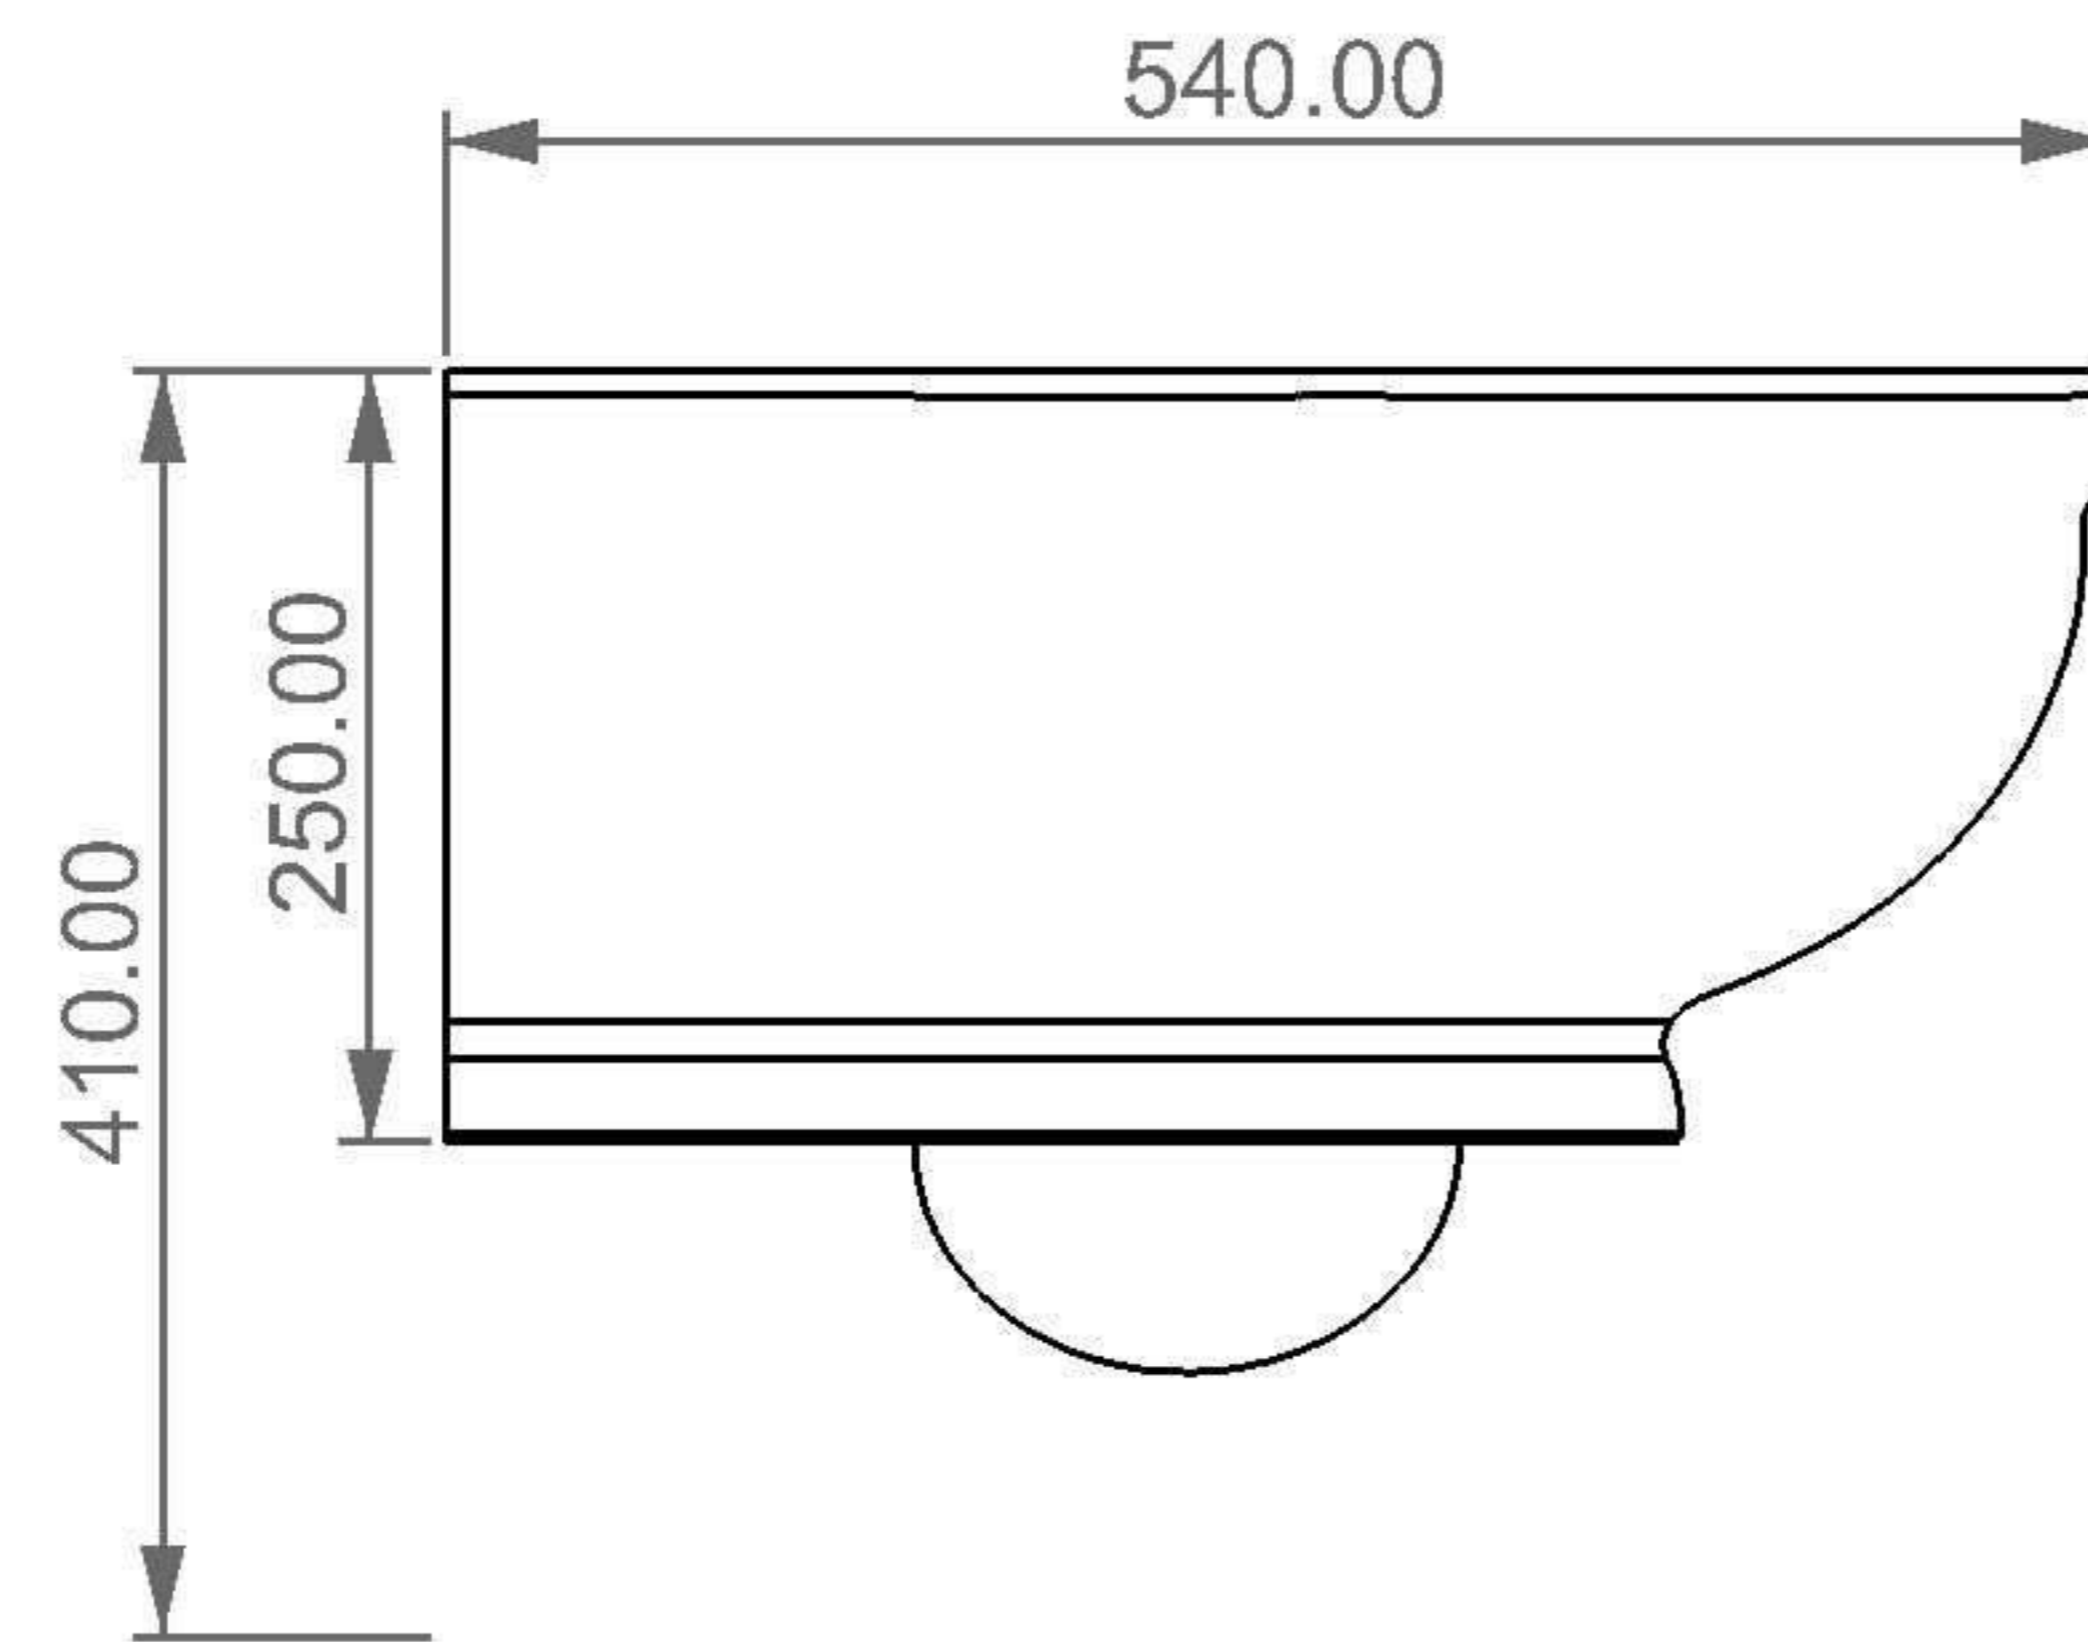

**GSG**  
CERAMIC DESIGN

wc sospeso TIME  
wc wall hung TIME

FRONT

LEFT

TOP

REAR

SECTION

Designation wc sospeso TIME wc wall hung TIME	
Scale 1:10	This drawing including the respective data may neither be duplicated nor modified nor altered without the consent of GSG Ceramic Design. The use of the data/technical drawings take place at users own risk and under exclusion of any liability of GSG Ceramic Design. The dimensions are not binding; products are subject to changes. Measurement shown may be subjected to small variations or are indicative.
cod. TIWCSO	

**GSG**  
CERAMIC DESIGN

bidet sospeso TIME  
bidet wall hung TIME

FRONT

LEFT

TOP

REAR

SECTION

Designation bidet sospeso TIME bidet wall hung TIME	
Scale 1:10	
cod. TIBISO	<p>This drawing including the respective data may neither be duplicated nor modified nor altered without the consent of GSG Ceramic Design. The use of the data/technical drawings take place at users own risk and under exclusion of any liability of GSG Ceramic Design. The dimensions are not binding; products are subject to changes. Measurement shown may be subjected to small variations or are indicative.</p>