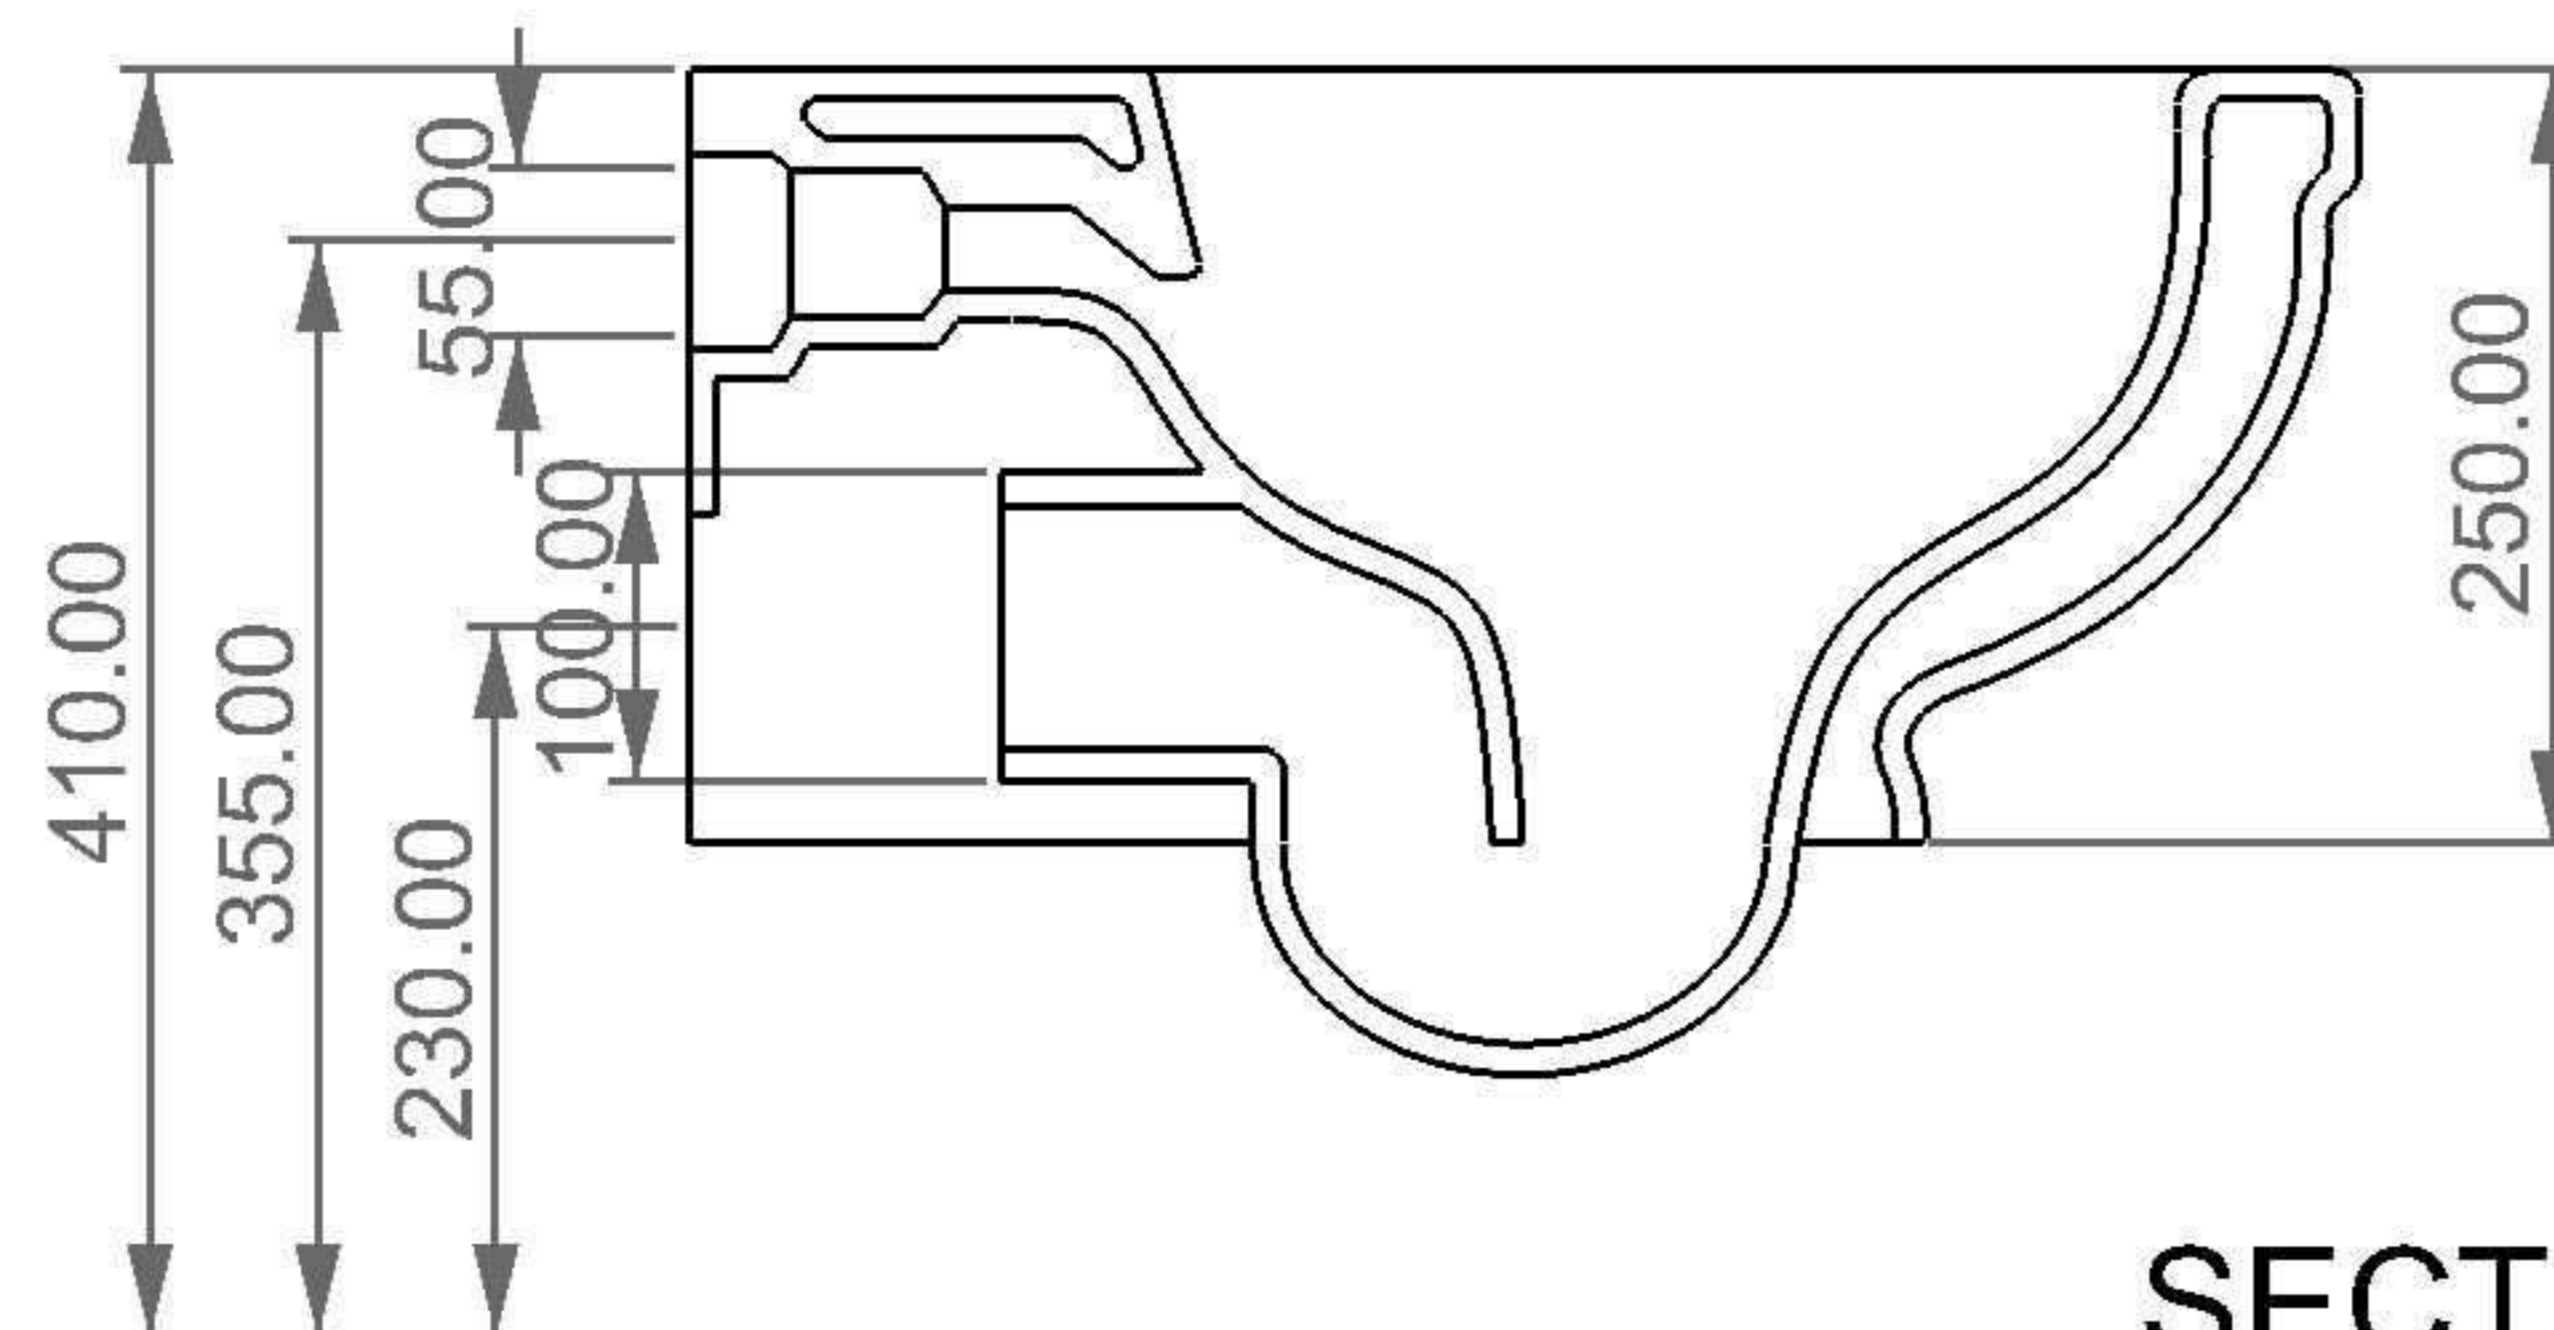

**GSG**  
CERAMIC DESIGN

wc sospeso TIME  
wc wall hung TIME

FRONT

LEFT

TOP

REAR

SECTION

Designation wc sospeso TIME wc wall hung TIME	
Scale 1:10	This drawing including the respective data may neither be duplicated nor modified nor altered without the consent of GSG Ceramic Design. The use of the data/technical drawings take place at users own risk and under exclusion of any liability of GSG Ceramic Design. The dimensions are not binding; products are subject to changes. Measurement shown may be subjected to small variations or are indicative.
cod. TIWCSO	

**GSG**  
CERAMIC DESIGN

bidet sospeso TIME  
bidet wall hung TIME

FRONT

LEFT

TOP

REAR

SECTION

Designation bidet sospeso TIME bidet wall hung TIME	
Scale 1:10	
cod. TIBISO	<p>This drawing including the respective data may neither be duplicated nor modified nor altered without the consent of GSG Ceramic Design. The use of the data/technical drawings take place at users own risk and under exclusion of any liability of GSG Ceramic Design. The dimensions are not binding; products are subject to changes. Measurement shown may be subjected to small variations or are indicative.</p>