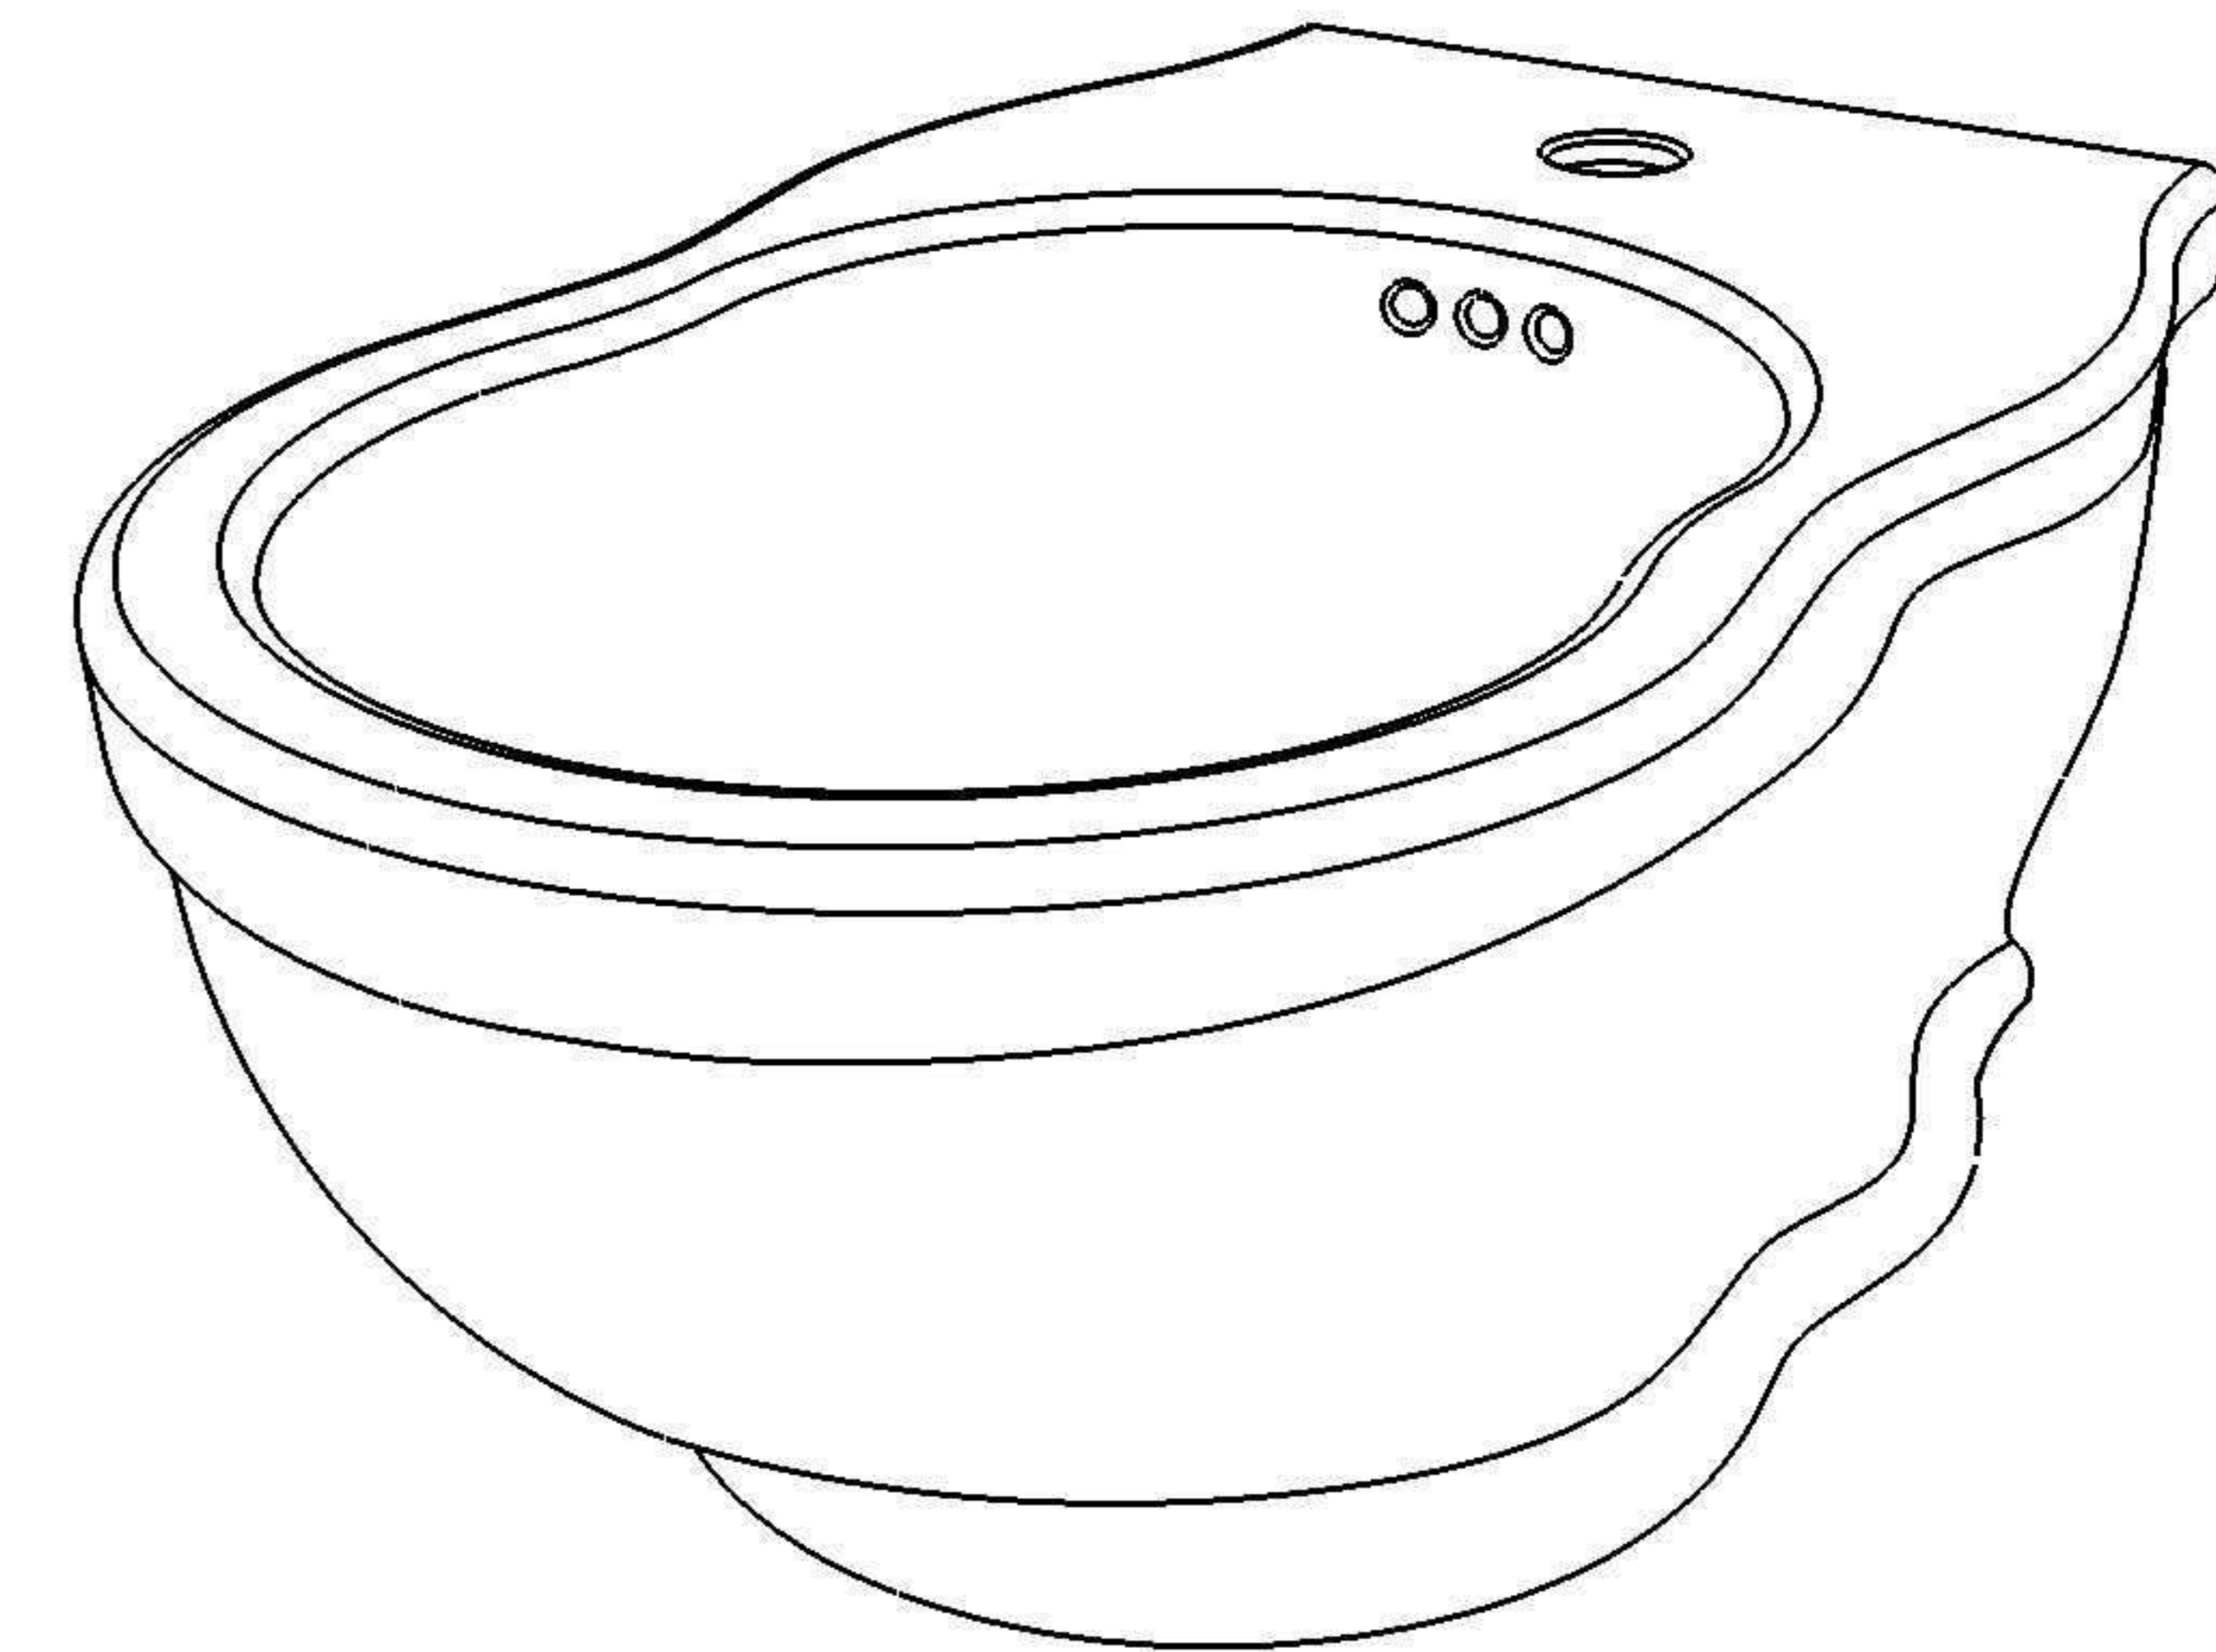

**GSG**  
CERAMIC DESIGN

wc sospeso TIME  
wc wall hung TIME

FRONT

LEFT

TOP

REAR

SECTION

Designation wc sospeso TIME wc wall hung TIME	
Scale 1:10	This drawing including the respective data may neither be duplicated nor modified nor altered without the consent of GSG Ceramic Design. The use of the data/technical drawings take place at users own risk and under exclusion of any liability of GSG Ceramic Design. The dimensions are not binding; products are subject to changes. Measurement shown may be subjected to small variations or are indicative.
cod. TIWCSO	

**GSG**  
CERAMIC DESIGN

bidet sospeso TIME  
bidet wall hung TIME

FRONT

LEFT

TOP

REAR

SECTION

Designation bidet sospeso TIME bidet wall hung TIME	
Scale 1:10	
cod. TIBISO	<p>This drawing including the respective data may neither be duplicated nor modified nor altered without the consent of GSG Ceramic Design. The use of the data/technical drawings take place at users own risk and under exclusion of any liability of GSG Ceramic Design. The dimensions are not binding; products are subject to changes. Measurement shown may be subjected to small variations or are indicative.</p>