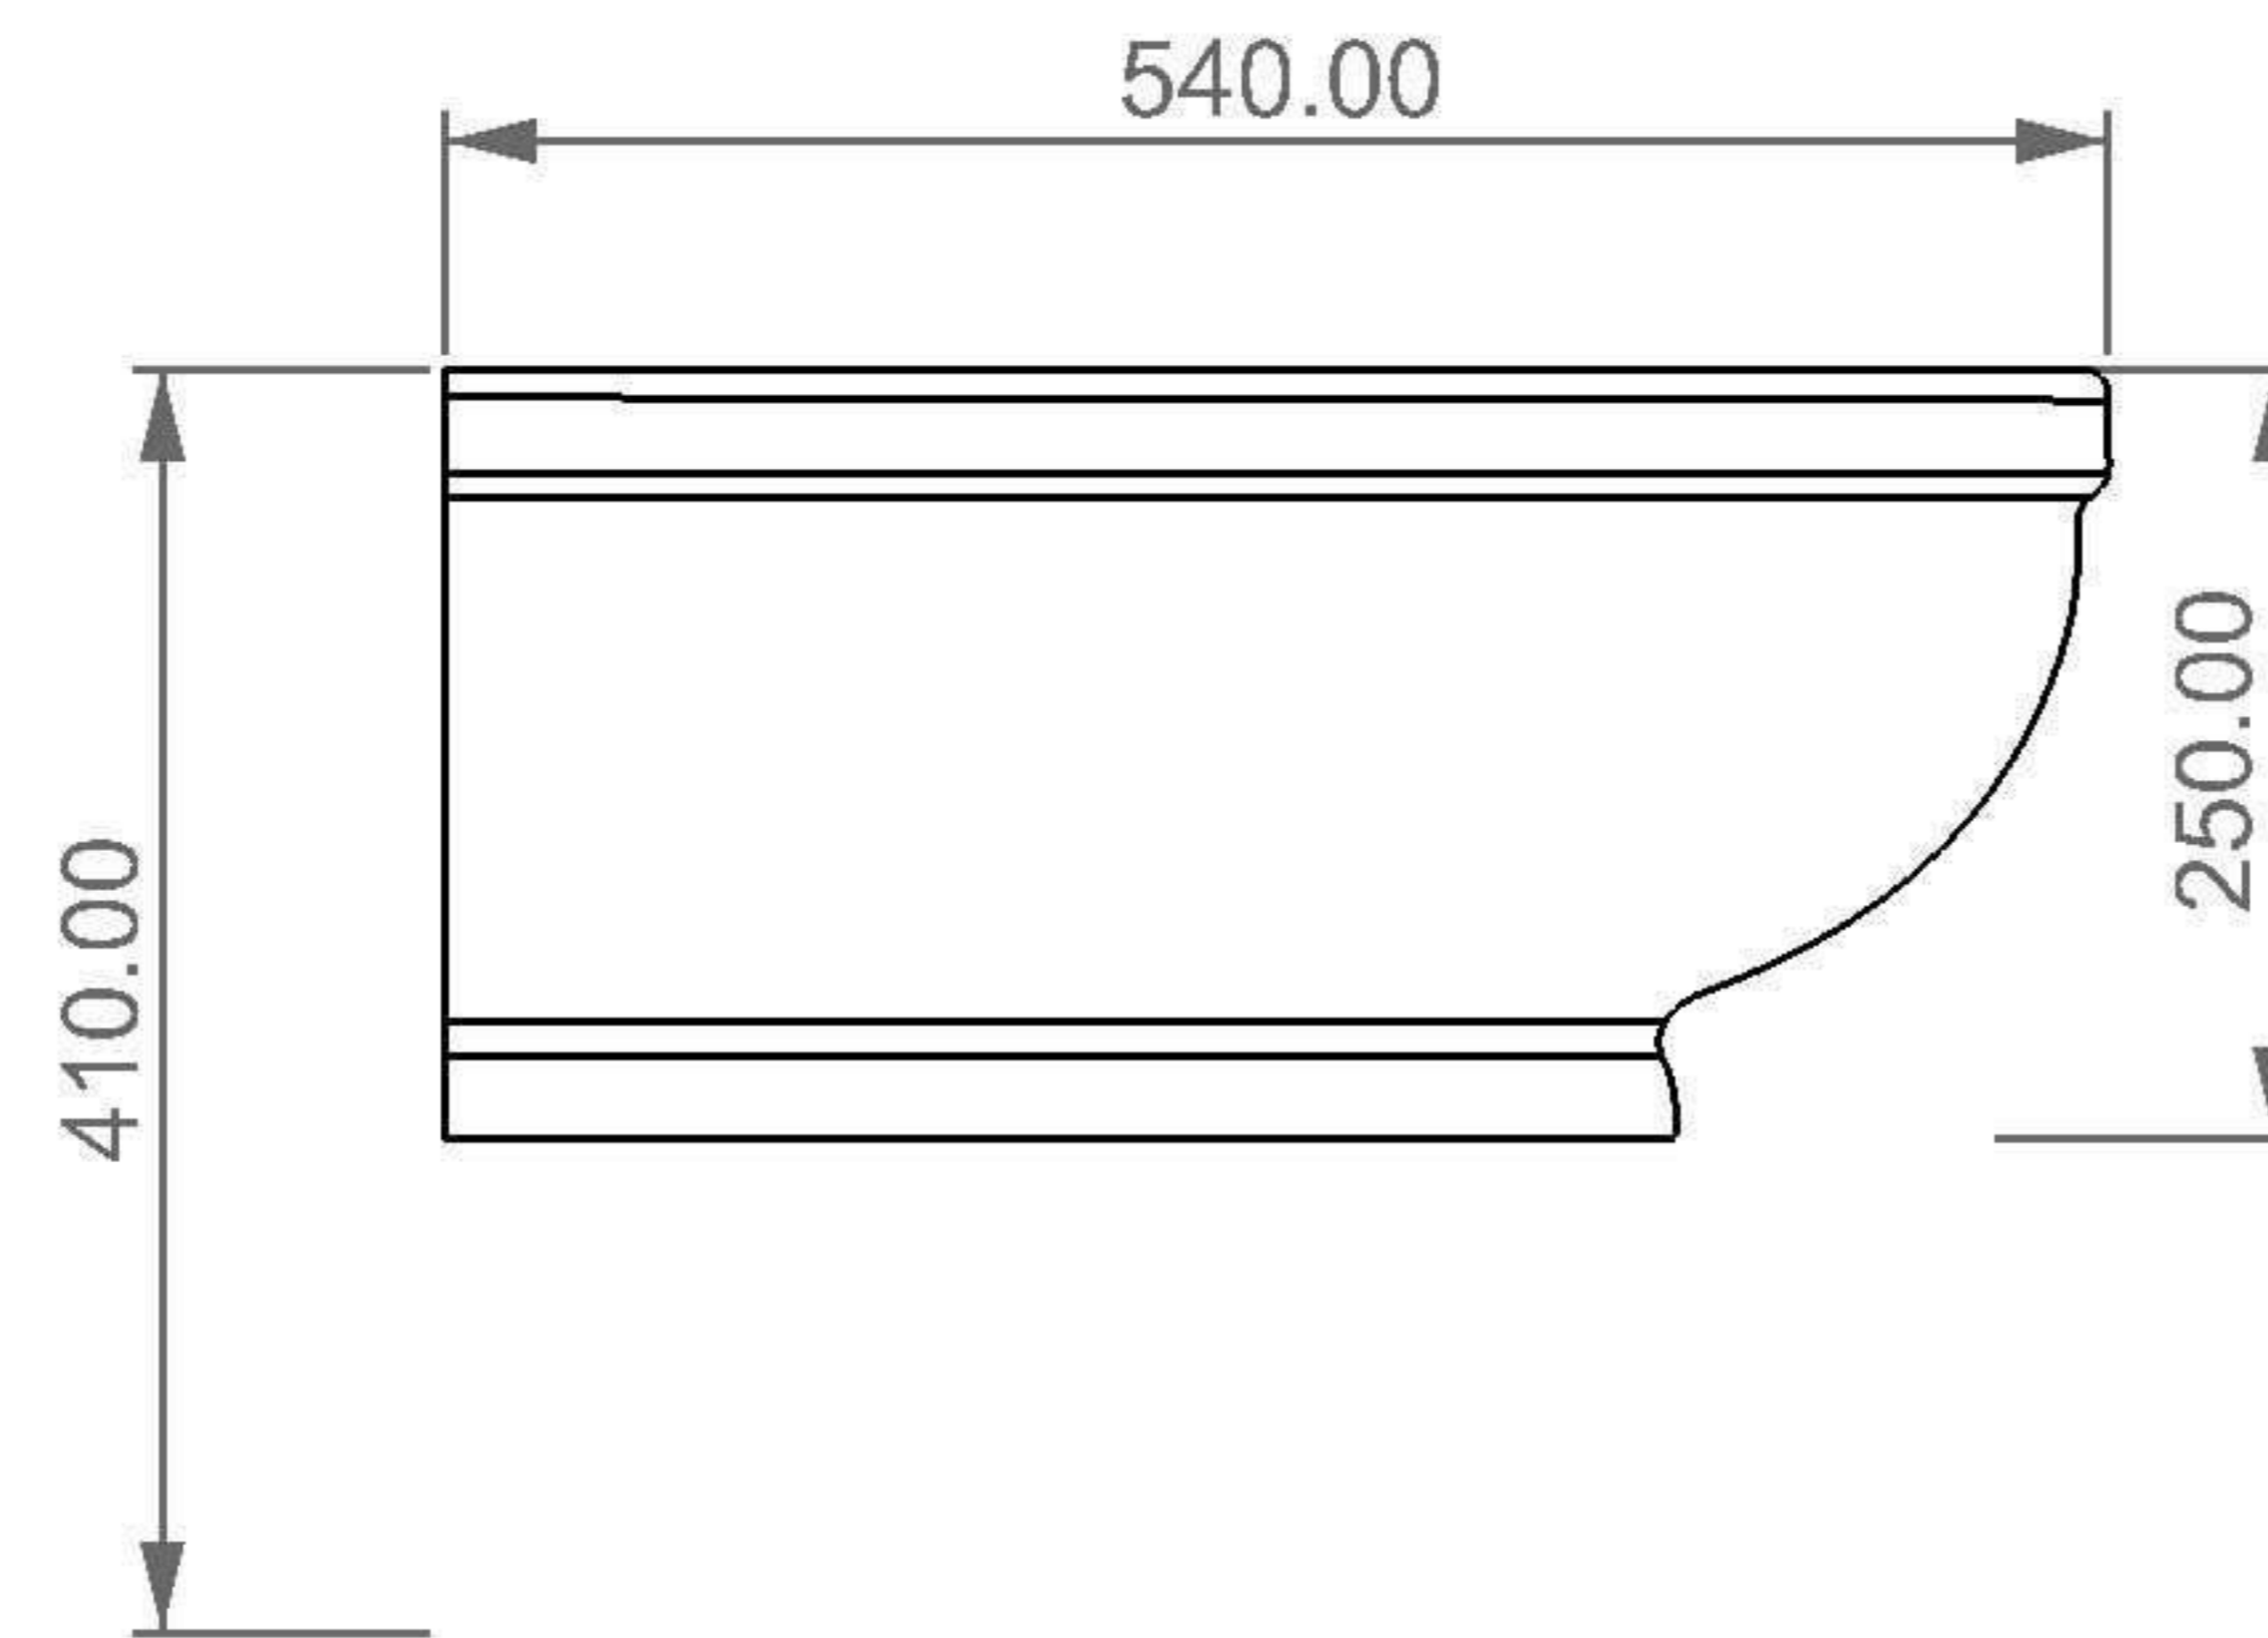

**GSG**  
CERAMIC DESIGN

wc sospeso TIME  
wc wall hung TIME

FRONT

LEFT

TOP

REAR

SECTION

Designation wc sospeso TIME wc wall hung TIME	
Scale 1:10	This drawing including the respective data may neither be duplicated nor modified nor altered without the consent of GSG Ceramic Design. The use of the data/technical drawings take place at users own risk and under exclusion of any liability of GSG Ceramic Design. The dimensions are not binding; products are subject to changes. Measurement shown may be subjected to small variations or are indicative.
cod. TIWCSO	

**GSG**  
CERAMIC DESIGN

bidet sospeso TIME  
bidet wall hung TIME

FRONT

LEFT

TOP

REAR

SECTION

Designation bidet sospeso TIME bidet wall hung TIME	
Scale 1:10	
cod. TIBISO	<p>This drawing including the respective data may neither be duplicated nor modified nor altered without the consent of GSG Ceramic Design. The use of the data/technical drawings take place at users own risk and under exclusion of any liability of GSG Ceramic Design. The dimensions are not binding; products are subject to changes. Measurement shown may be subjected to small variations or are indicative.</p>