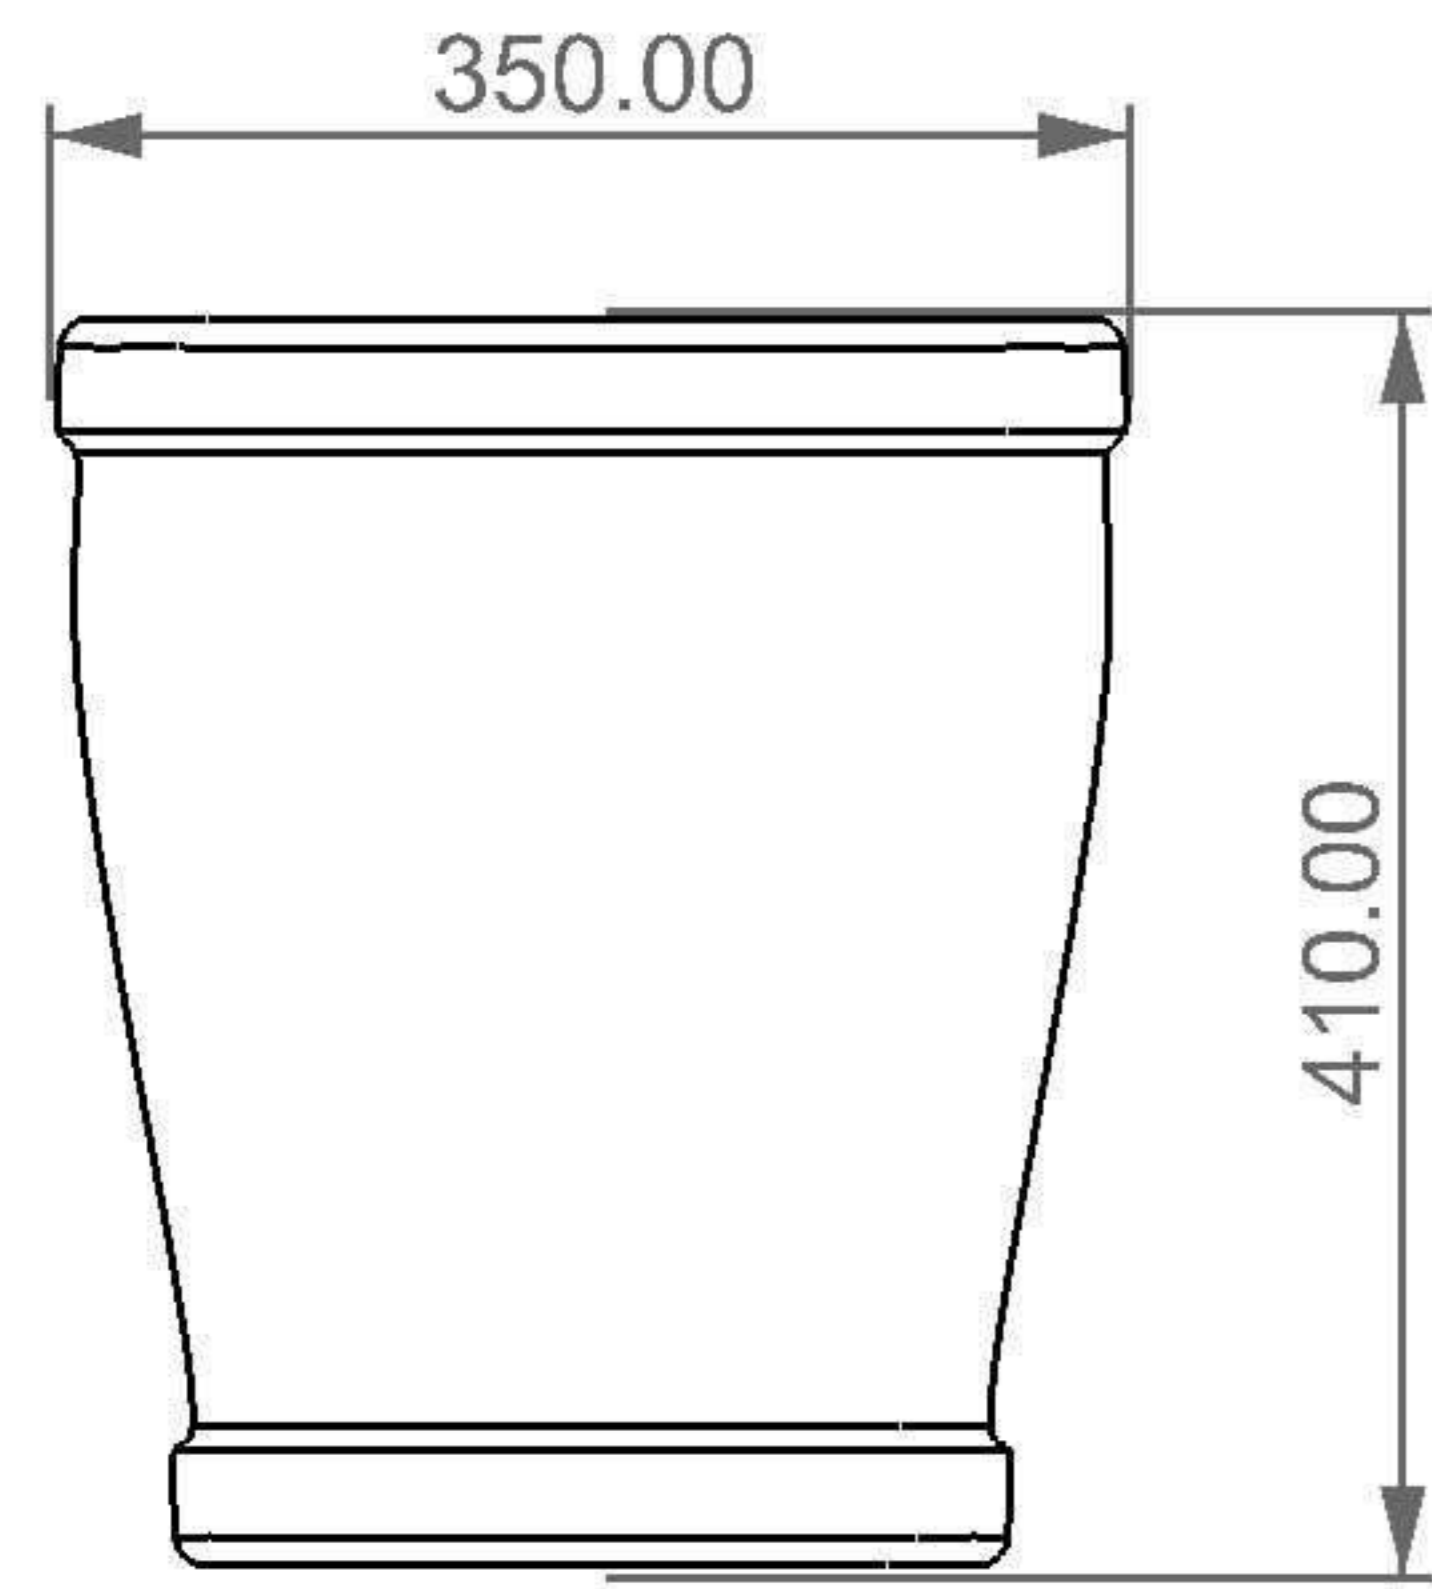

**GSG**  
CERAMIC DESIGN

wc sospeso TIME  
wc wall hung TIME

FRONT

LEFT

TOP

REAR

SECTION

Designation wc sospeso TIME wc wall hung TIME	
Scale 1:10	This drawing including the respective data may neither be duplicated nor modified nor altered without the consent of GSG Ceramic Design. The use of the data/technical drawings take place at users own risk and under exclusion of any liability of GSG Ceramic Design. The dimensions are not binding; products are subject to changes. Measurement shown may be subjected to small variations or are indicative.
cod. TIWCSO	

**GSG**  
CERAMIC DESIGN

bidet sospeso TIME  
bidet wall hung TIME

FRONT

LEFT

TOP

REAR

SECTION

Designation bidet sospeso TIME bidet wall hung TIME	
Scale 1:10	
cod. TIBISO	<p>This drawing including the respective data may neither be duplicated nor modified nor altered without the consent of GSG Ceramic Design. The use of the data/technical drawings take place at users own risk and under exclusion of any liability of GSG Ceramic Design. The dimensions are not binding; products are subject to changes. Measurement shown may be subjected to small variations or are indicative.</p>