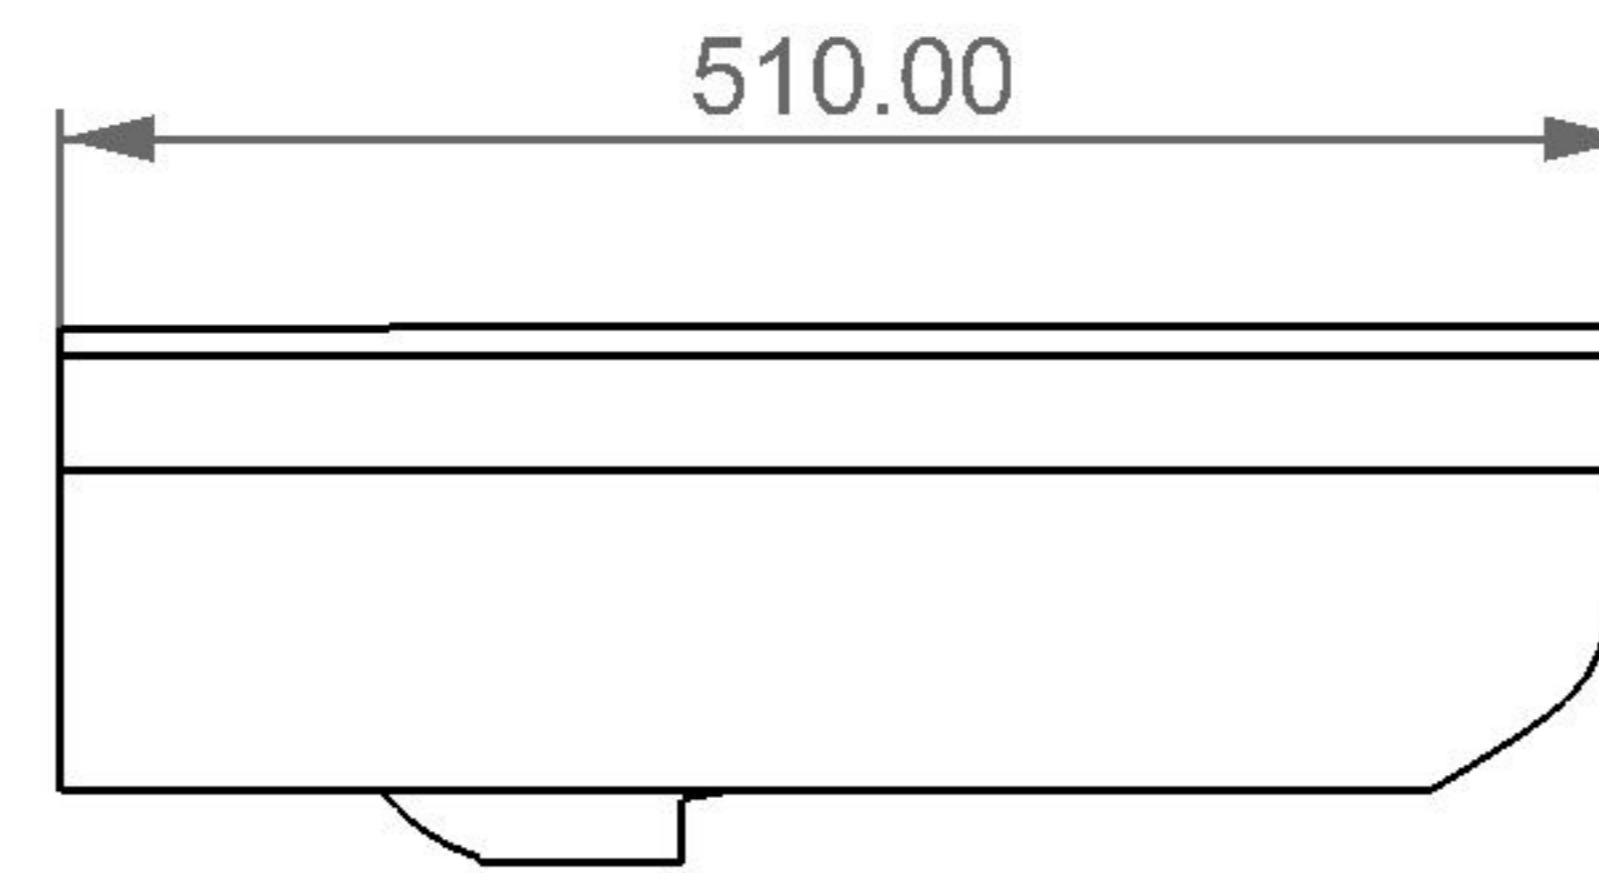

# GSG

CERAMIC DESIGN

lavabo TIME da appoggio o sospeso cm 95  
 countertop or washbasin TIME cm 95

FRONT

LEFT

REAR

SECTION

TOP

Designation	
lavabo TIME da appoggio o sospeso cm 95 countertop or washbasin TIME cm 95	
Scale	This drawing including the respective data may neither be duplicated nor modified nor altered without the consent of GSG Ceramic Design. The use of the data/technical drawings take place at users own risk and under exclusion of any liability of GSG Ceramic Design. The dimensions are not binding; products are subject to changes. Measurement shown may be subjected to small variations or are indicative.
	cod. TILAV95