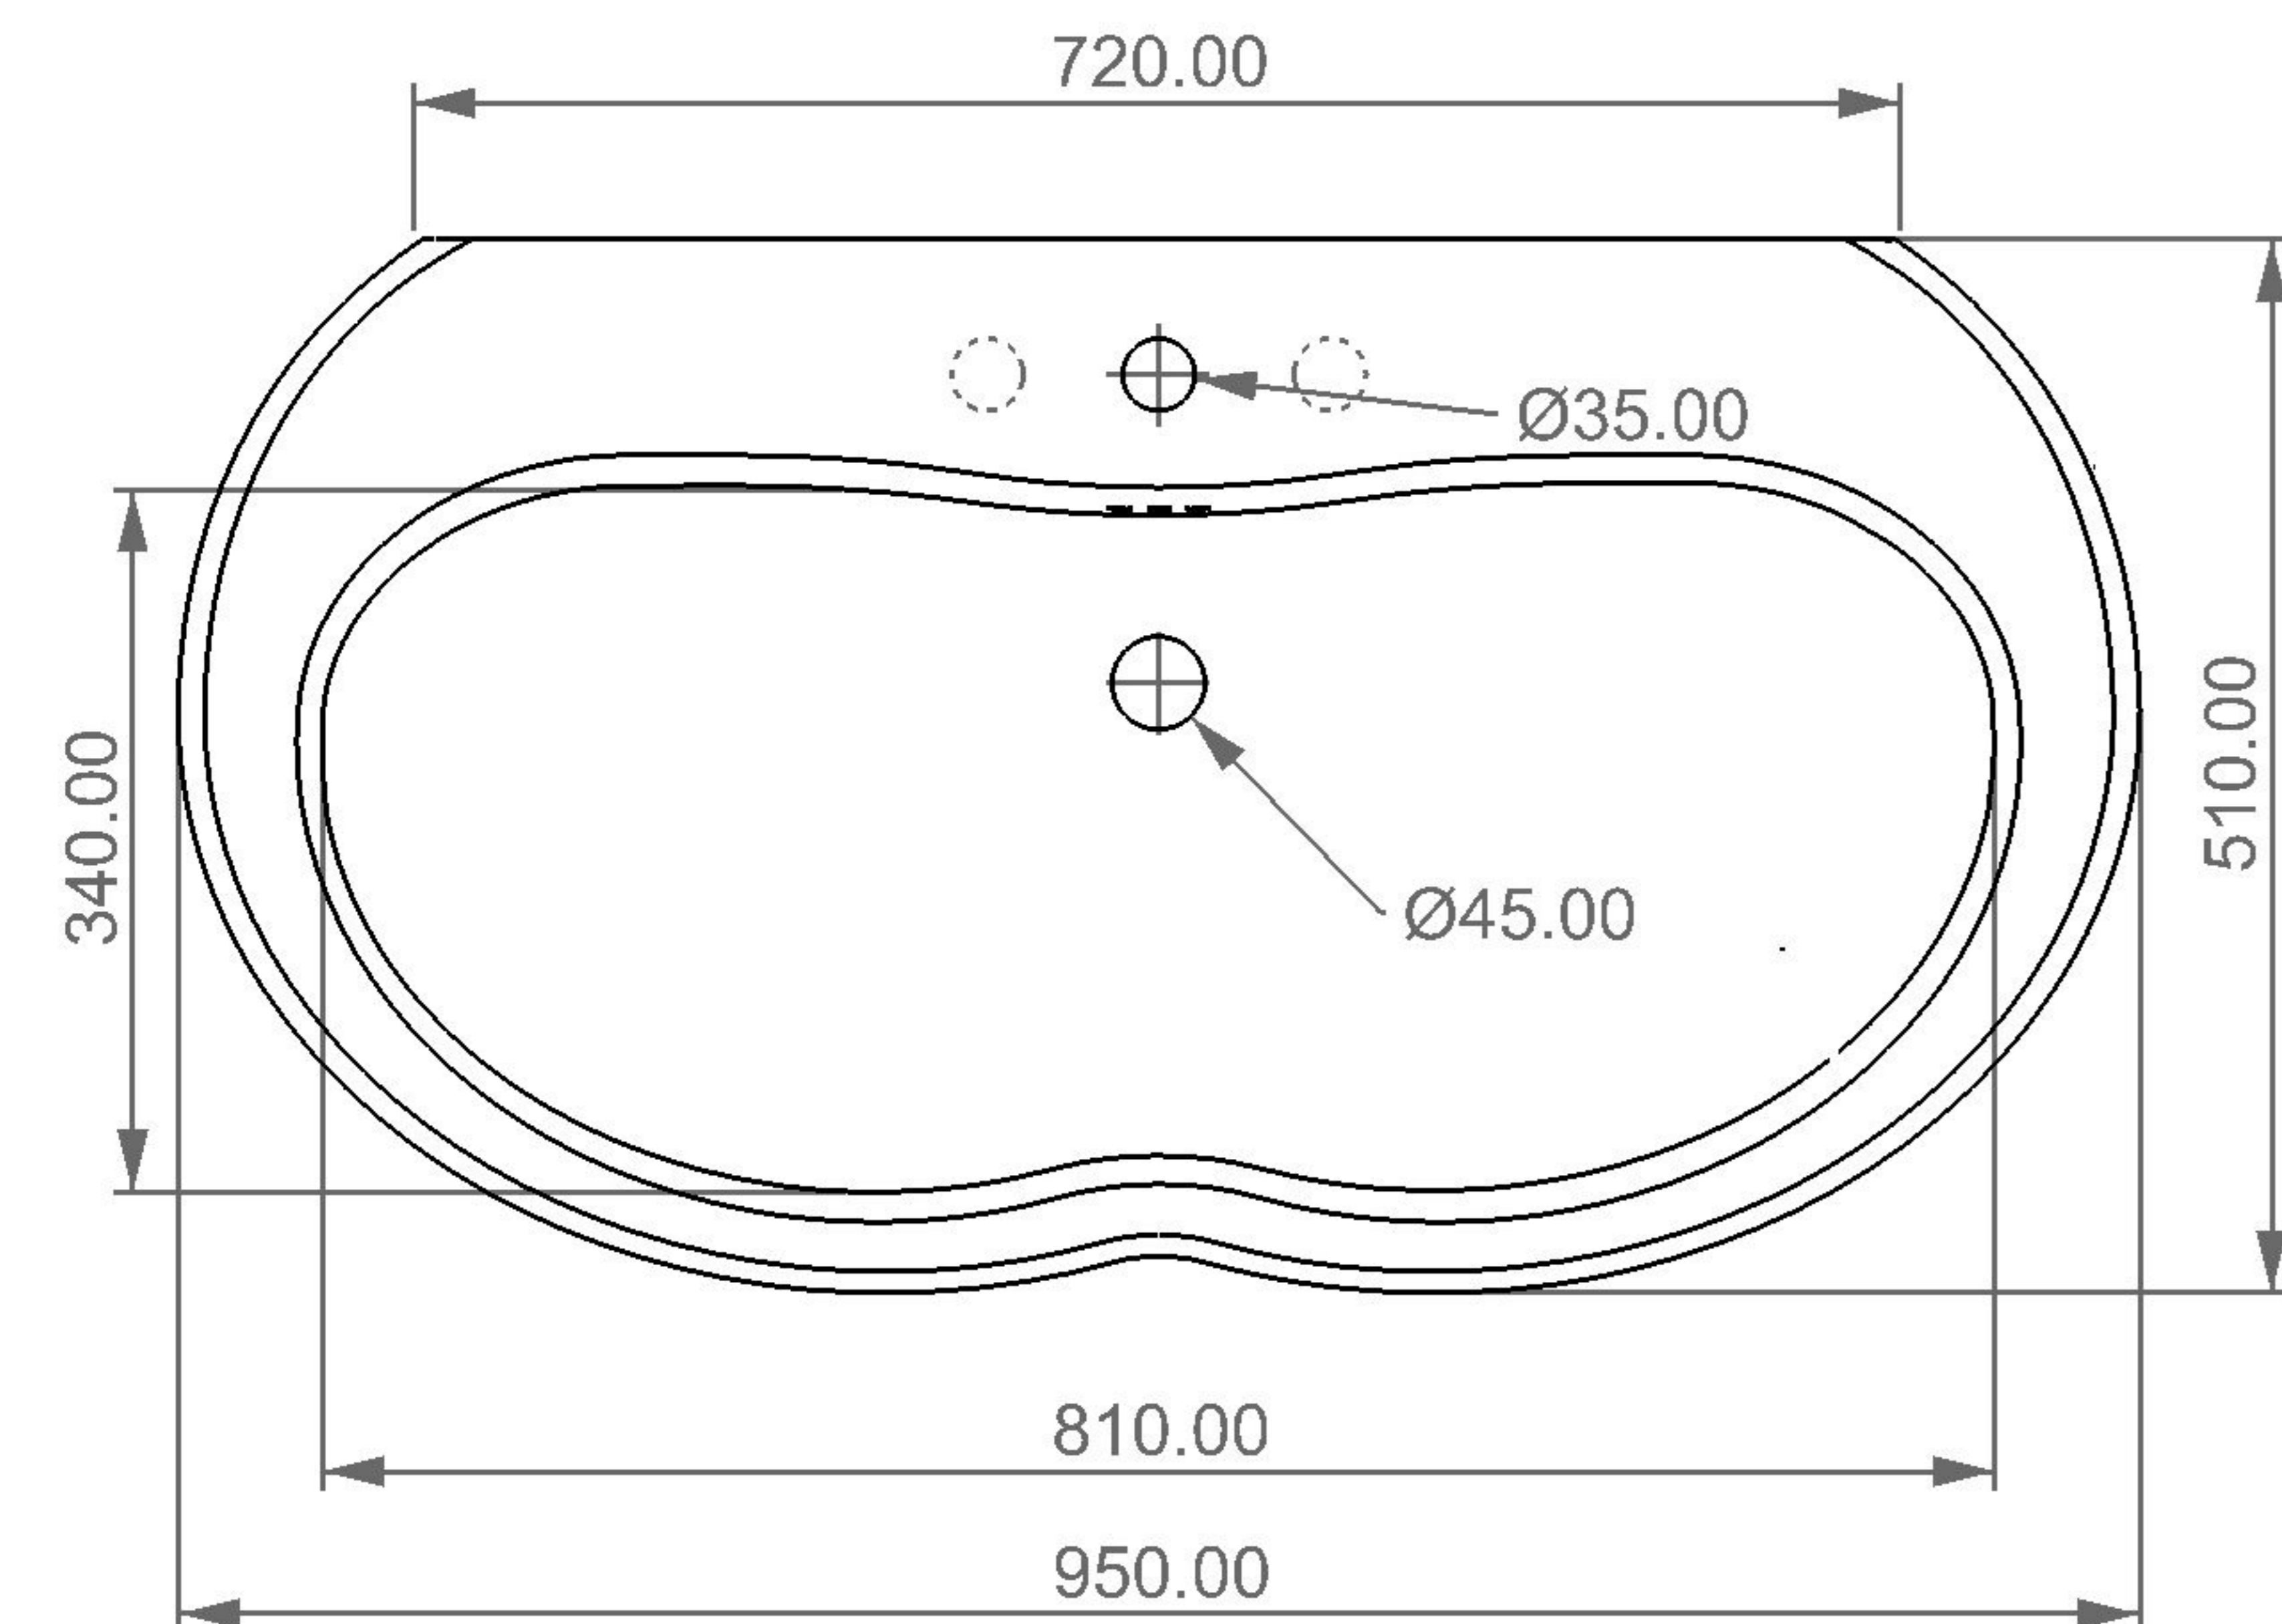

# GSG

CERAMIC DESIGN

lavabo TIME da appoggio o sospeso cm 95  
 countertop or washbasin TIME cm 95

FRONT

LEFT

REAR

SECTION

TOP

Designation	
lavabo TIME da appoggio o sospeso cm 95 countertop or washbasin TIME cm 95	
Scale	This drawing including the respective data may neither be duplicated nor modified nor altered without the consent of GSG Ceramic Design. The use of the data/technical drawings take place at users own risk and under exclusion of any liability of GSG Ceramic Design. The dimensions are not binding; products are subject to changes. Measurement shown may be subjected to small variations or are indicative.
	cod. TILAV95