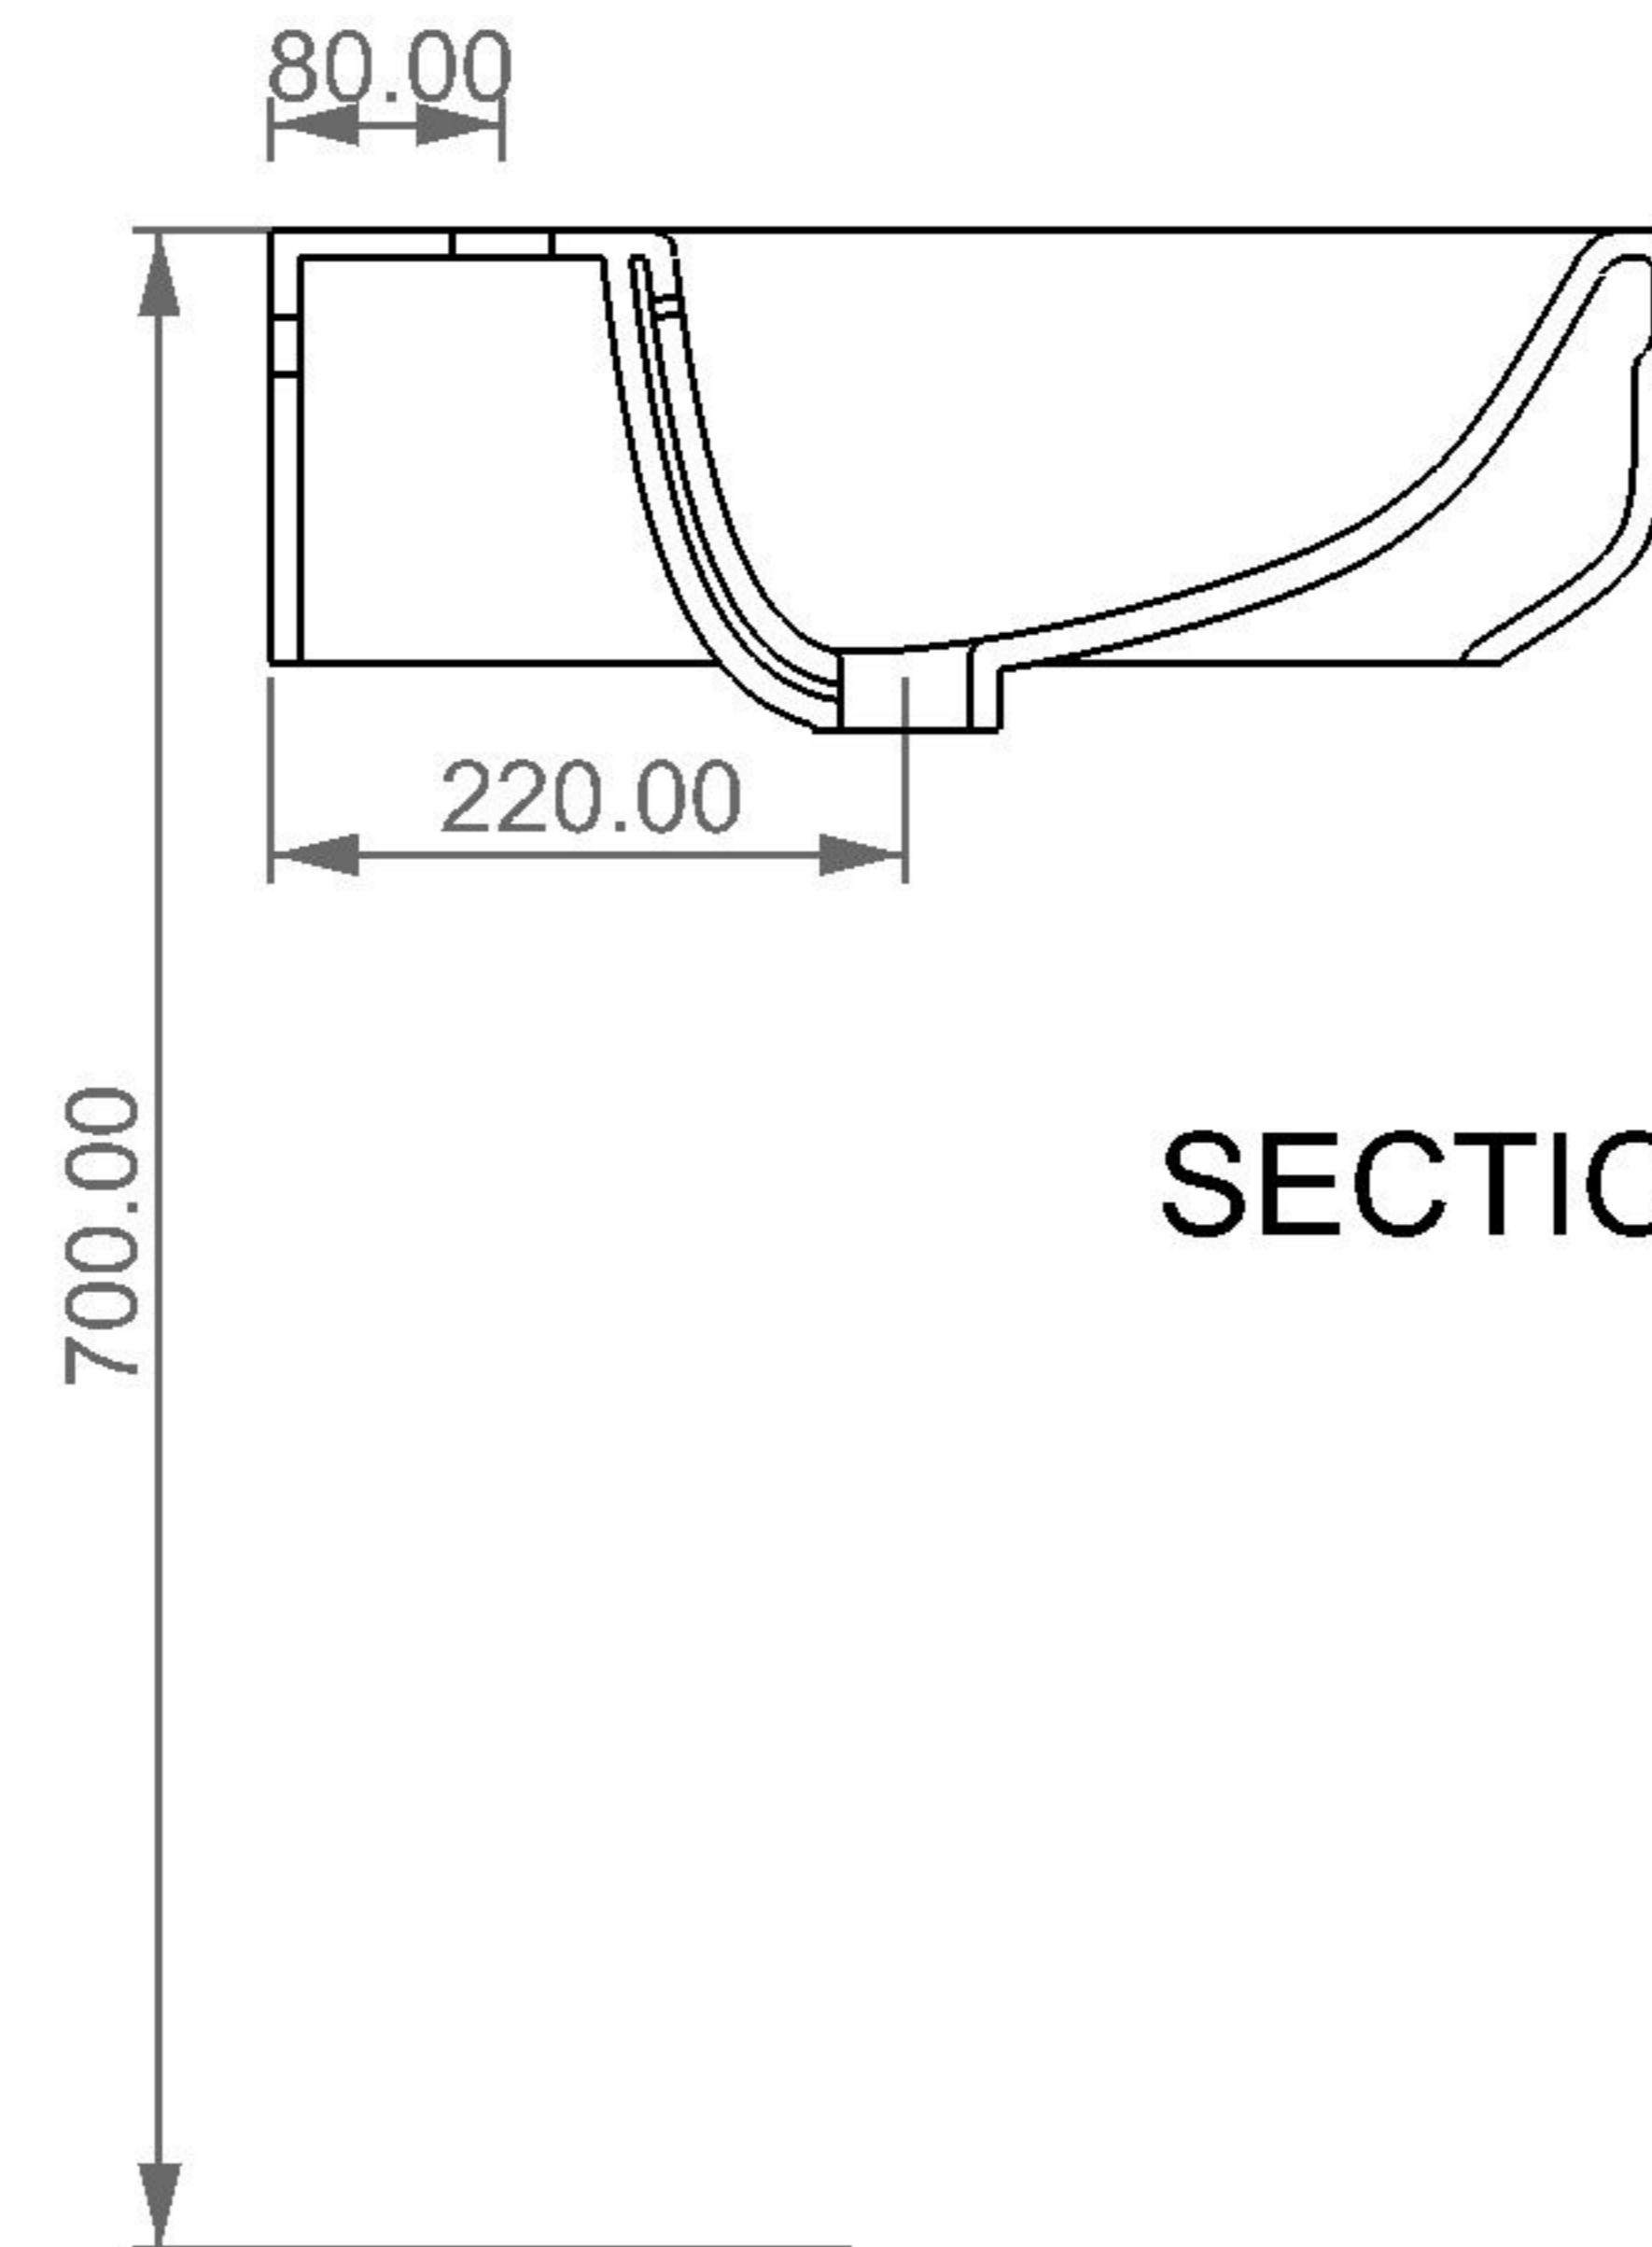

# GSG

CERAMIC DESIGN

lavabo TIME da appoggio o sospeso cm 95  
 countertop or washbasin TIME cm 95

FRONT

LEFT

REAR

SECTION

TOP

Designation	
lavabo TIME da appoggio o sospeso cm 95 countertop or washbasin TIME cm 95	
Scale	This drawing including the respective data may neither be duplicated nor modified nor altered without the consent of GSG Ceramic Design. The use of the data/technical drawings take place at users own risk and under exclusion of any liability of GSG Ceramic Design. The dimensions are not binding; products are subject to changes. Measurement shown may be subjected to small variations or are indicative.
	cod. TILAV95