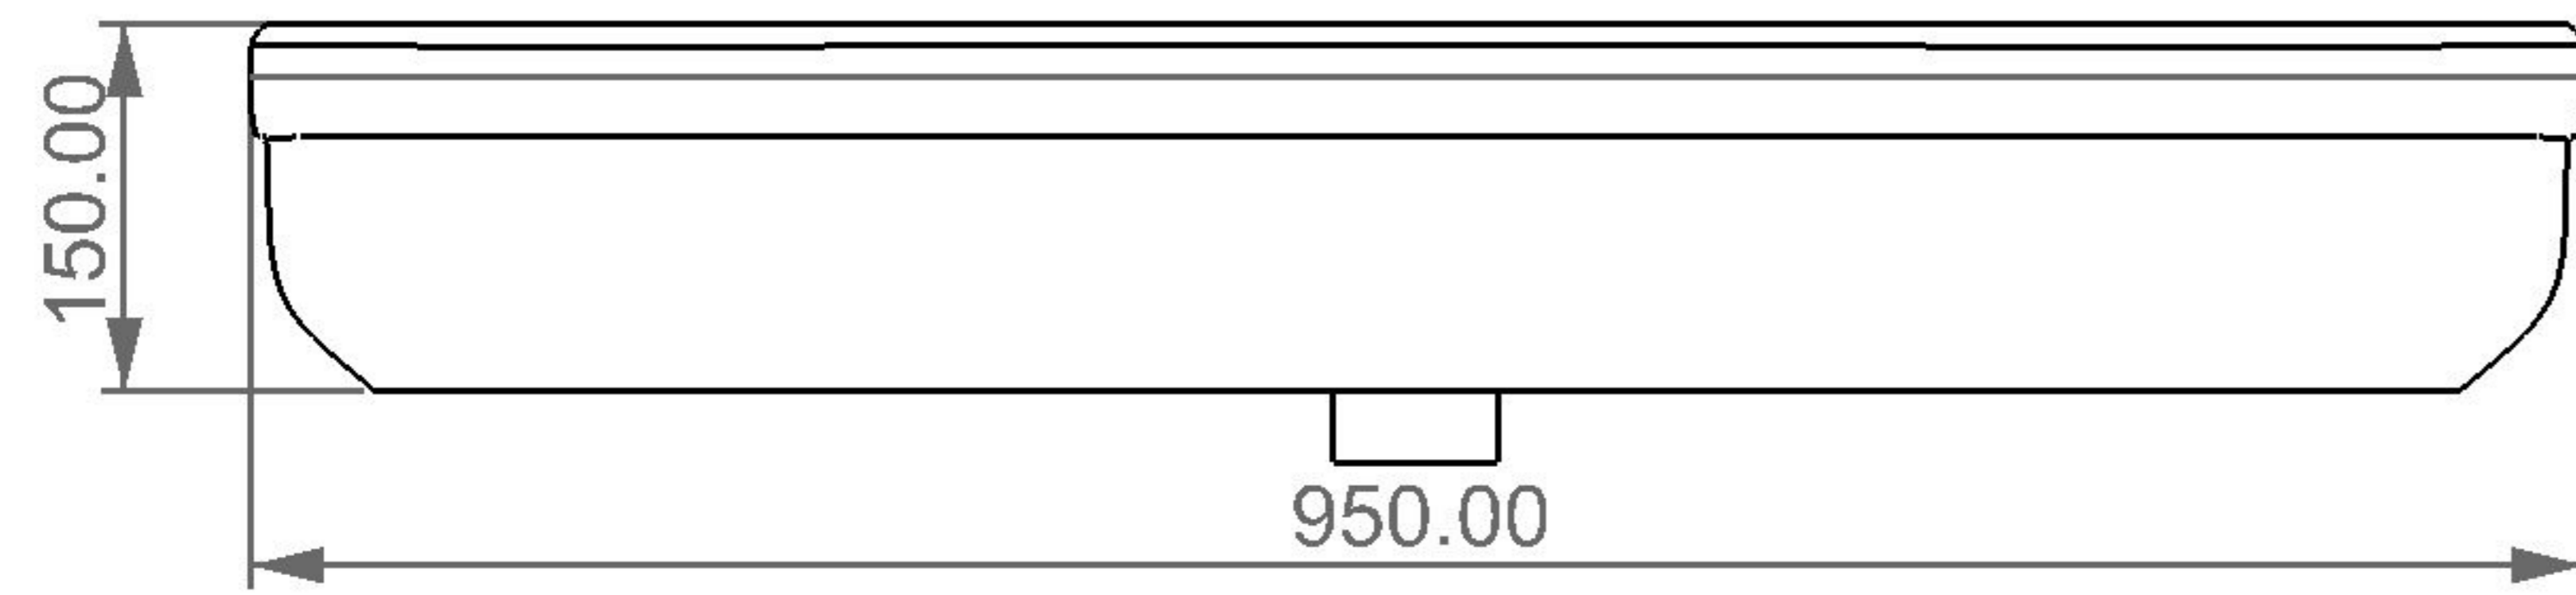

# GSG

CERAMIC DESIGN

lavabo TIME da appoggio o sospeso cm 95  
 countertop or washbasin TIME cm 95

FRONT

LEFT

REAR

SECTION

TOP

Designation	
lavabo TIME da appoggio o sospeso cm 95 countertop or washbasin TIME cm 95	
Scale	This drawing including the respective data may neither be duplicated nor modified nor altered without the consent of GSG Ceramic Design. The use of the data/technical drawings take place at users own risk and under exclusion of any liability of GSG Ceramic Design. The dimensions are not binding; products are subject to changes. Measurement shown may be subjected to small variations or are indicative.
	cod. TILAV95