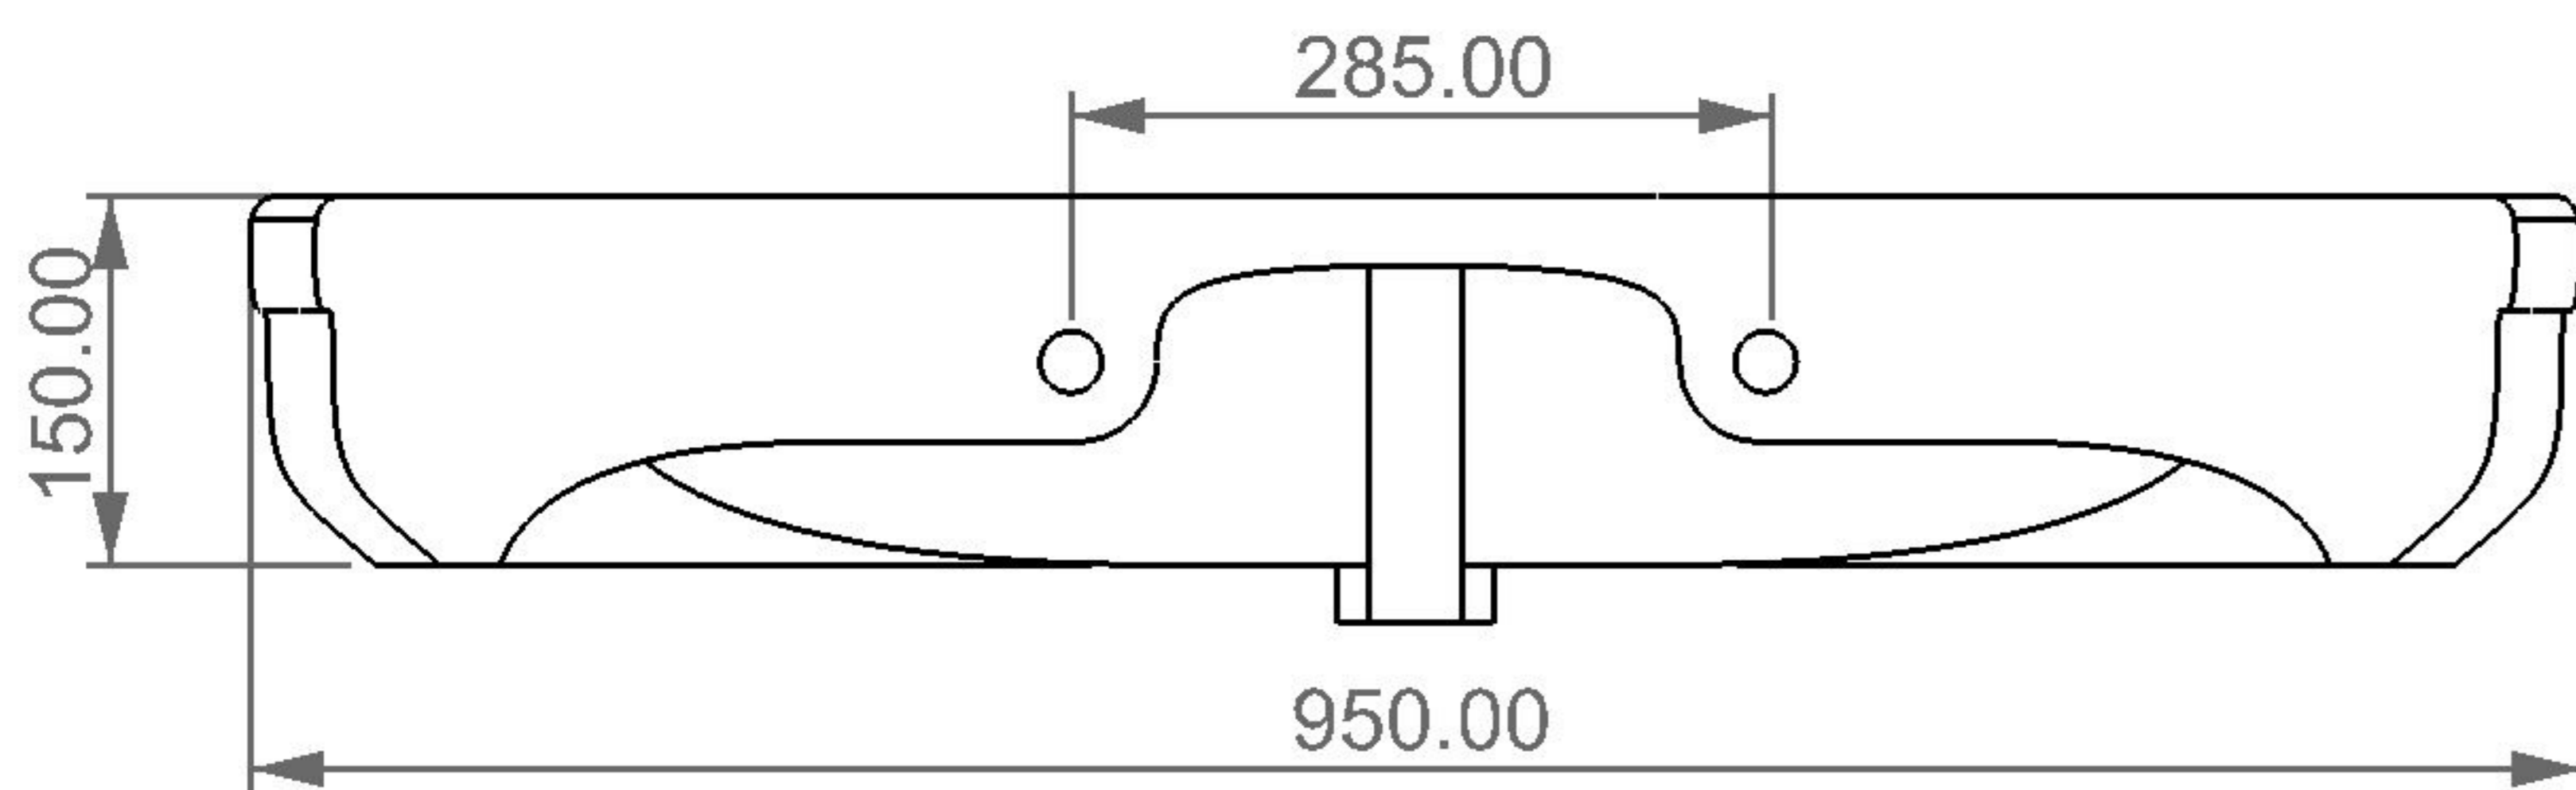

# GSG

CERAMIC DESIGN

lavabo TIME da appoggio o sospeso cm 95  
 countertop or washbasin TIME cm 95

FRONT

LEFT

REAR

SECTION

TOP

Designation	
lavabo TIME da appoggio o sospeso cm 95 countertop or washbasin TIME cm 95	
Scale	This drawing including the respective data may neither be duplicated nor modified nor altered without the consent of GSG Ceramic Design. The use of the data/technical drawings take place at users own risk and under exclusion of any liability of GSG Ceramic Design. The dimensions are not binding; products are subject to changes. Measurement shown may be subjected to small variations or are indicative.
	cod. TILAV95