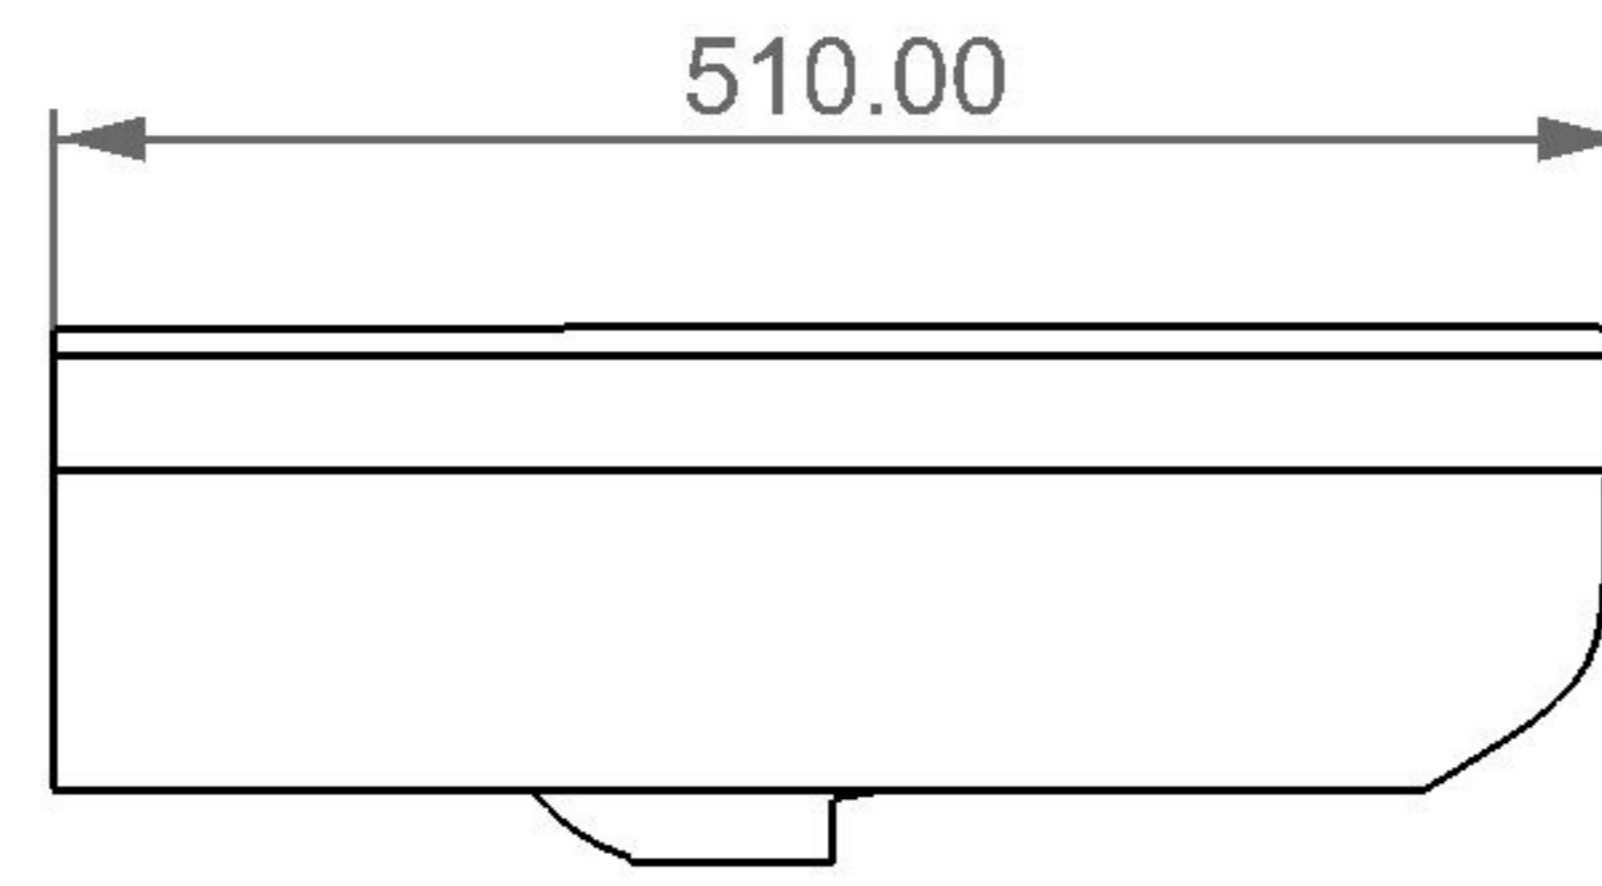

FRONT

LEFT

REAR

SECTION

TOP

**GSG**  
CERAMIC DESIGN

lavabo TIME da appoggio o sospeso cm 75  
countertop or washbasin TIME cm 75

Designation	<p><b>GSG</b> CERAMIC DESIGN</p>
<p>lavabo TIME da appoggio o sospeso cm 75 countertop or washbasin TIME cm 75</p>	

Scale	1:10
-------	------

cod. TILAV75
--------------

This drawing including the respective data may neither be duplicated nor modified nor altered without the consent of GSG Ceramic Design. The use of the data/technical drawings take place at users own risk and under exclusion of any liability of GSG Ceramic Design. The dimensions are not binding; products are subject to changes. Measurement shown may be subjected to small variations or are indicative.