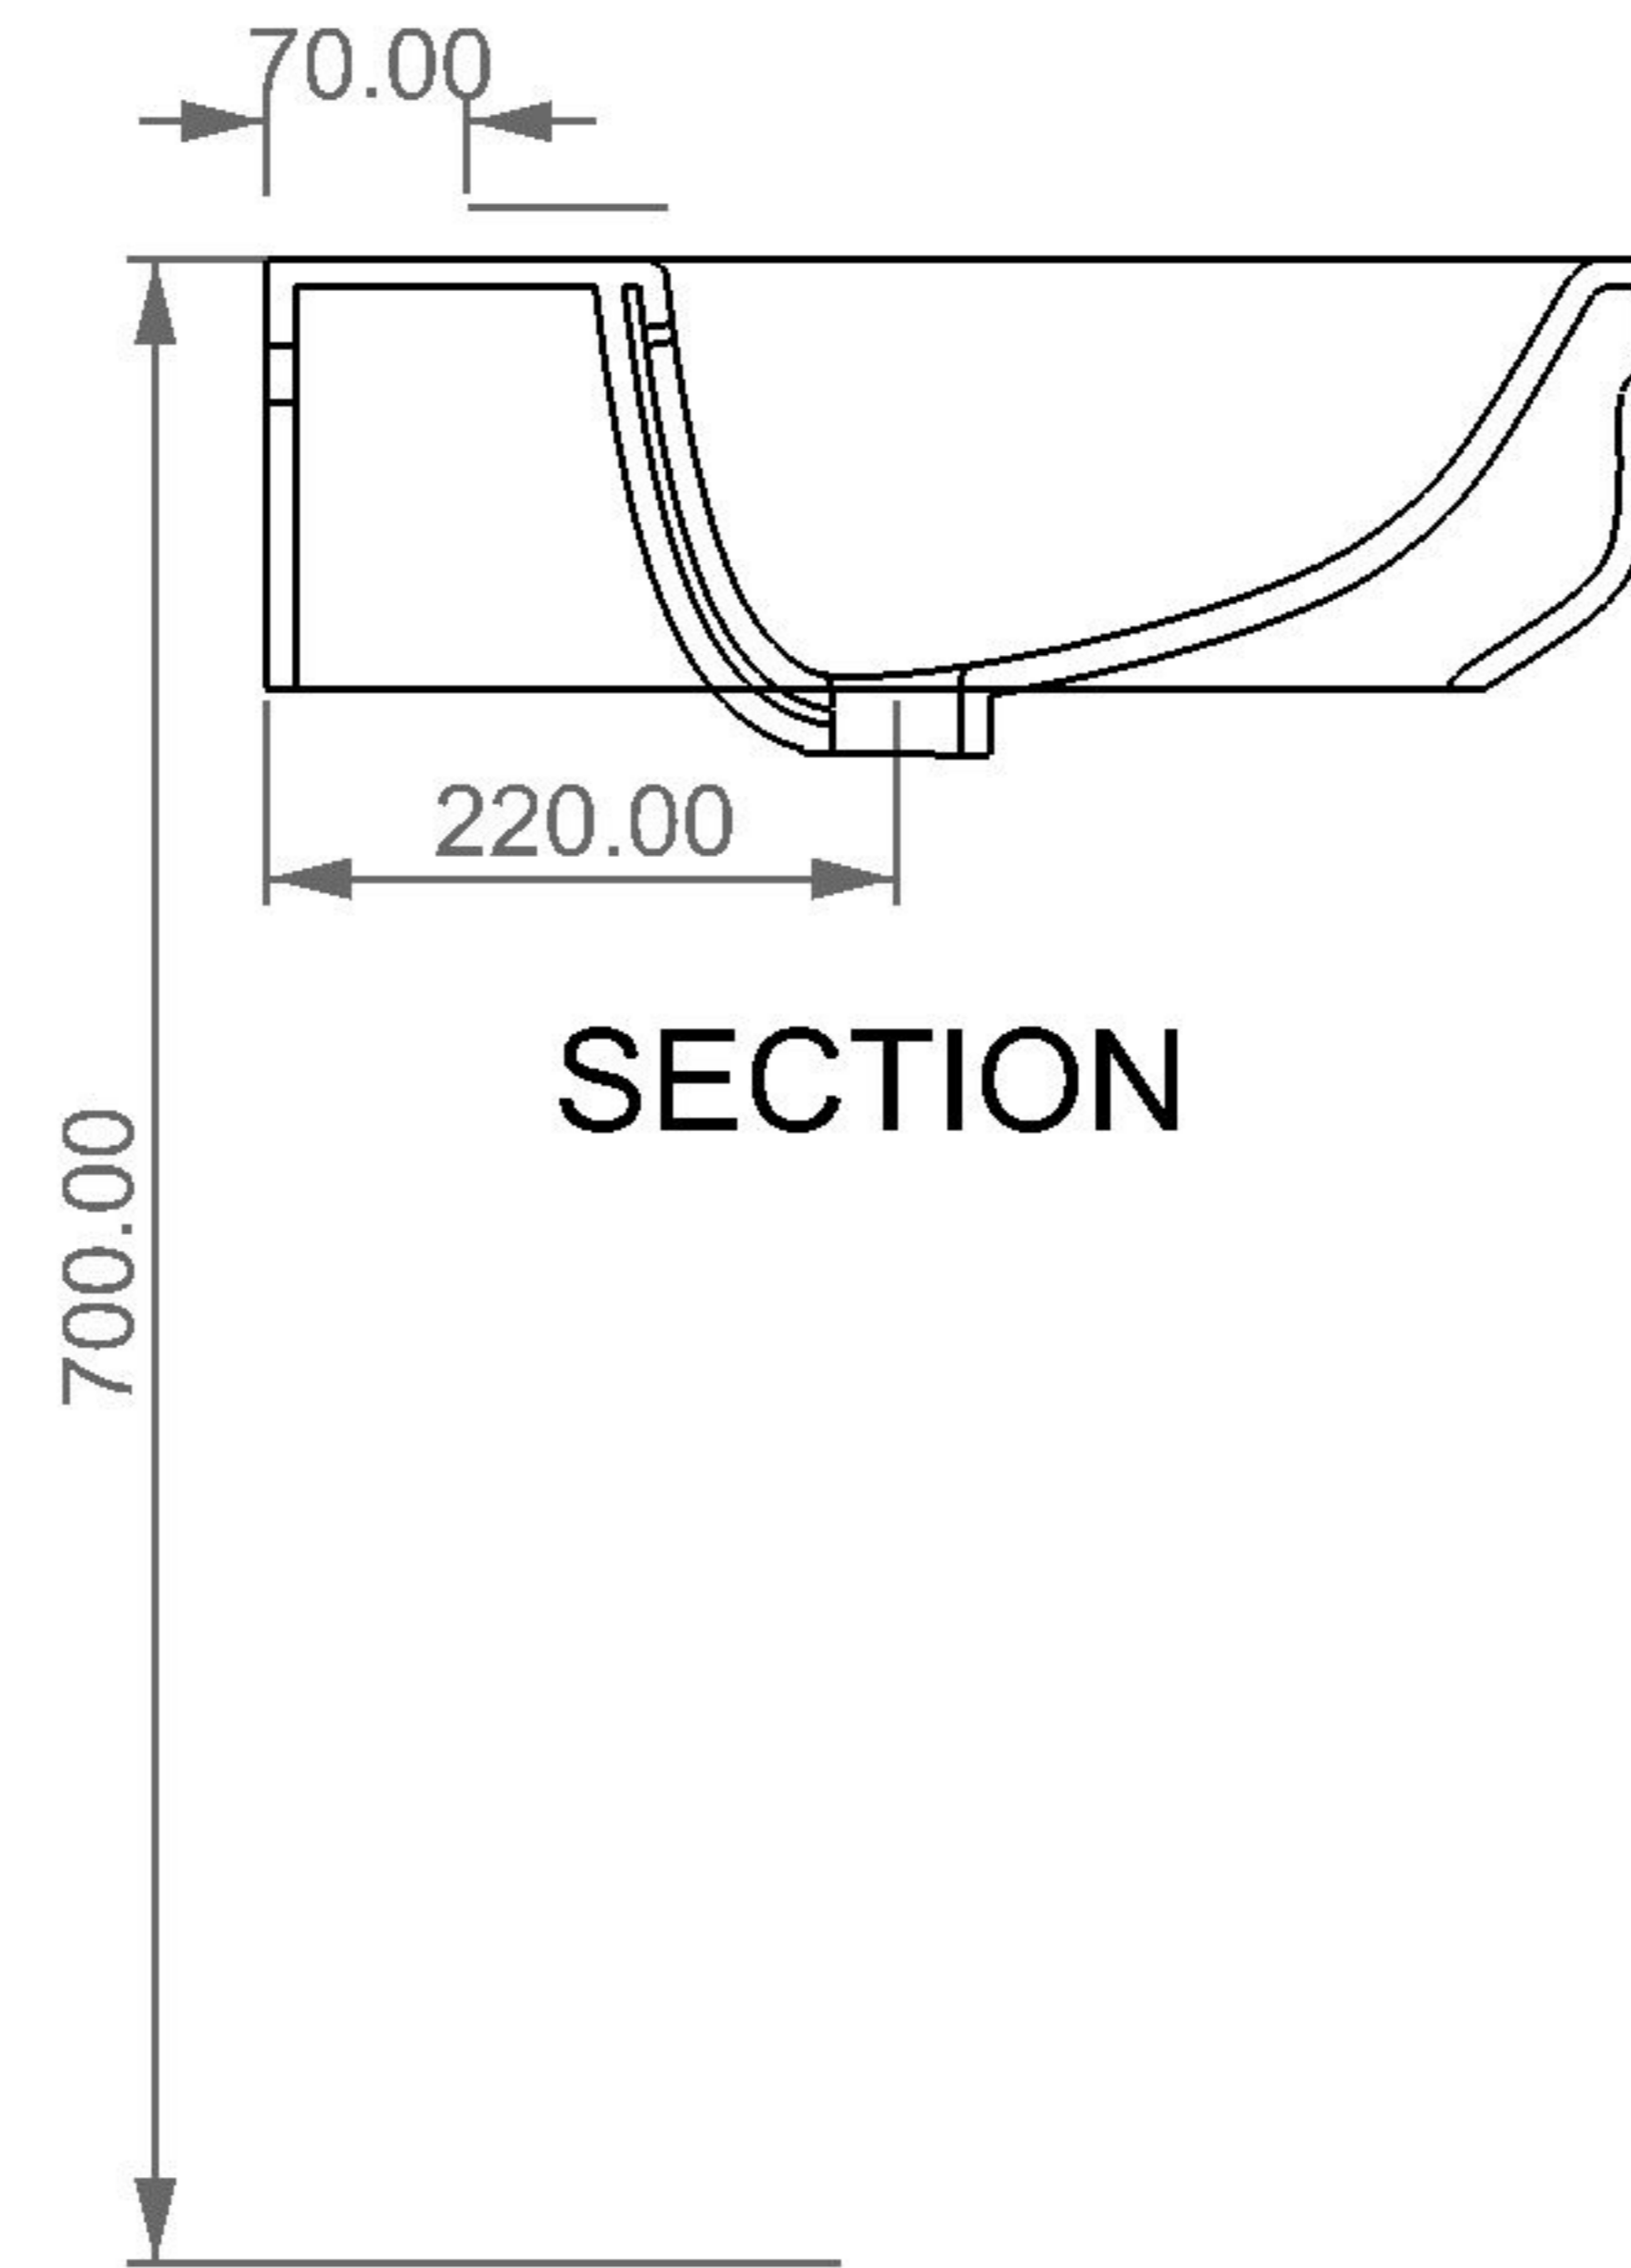

FRONT

LEFT

REAR

SECTION

TOP

**GSG**  
CERAMIC DESIGN

lavabo TIME da appoggio o sospeso cm 75  
countertop or washbasin TIME cm 75

Designation	<p><b>GSG</b> CERAMIC DESIGN</p>
<p>lavabo TIME da appoggio o sospeso cm 75 countertop or washbasin TIME cm 75</p>	

Scale	1:10
-------	------

cod. TILAV75
--------------

This drawing including the respective data may neither be duplicated nor modified nor altered without the consent of GSG Ceramic Design. The use of the data/technical drawings take place at users own risk and under exclusion of any liability of GSG Ceramic Design. The dimensions are not binding; products are subject to changes. Measurement shown may be subjected to small variations or are indicative.