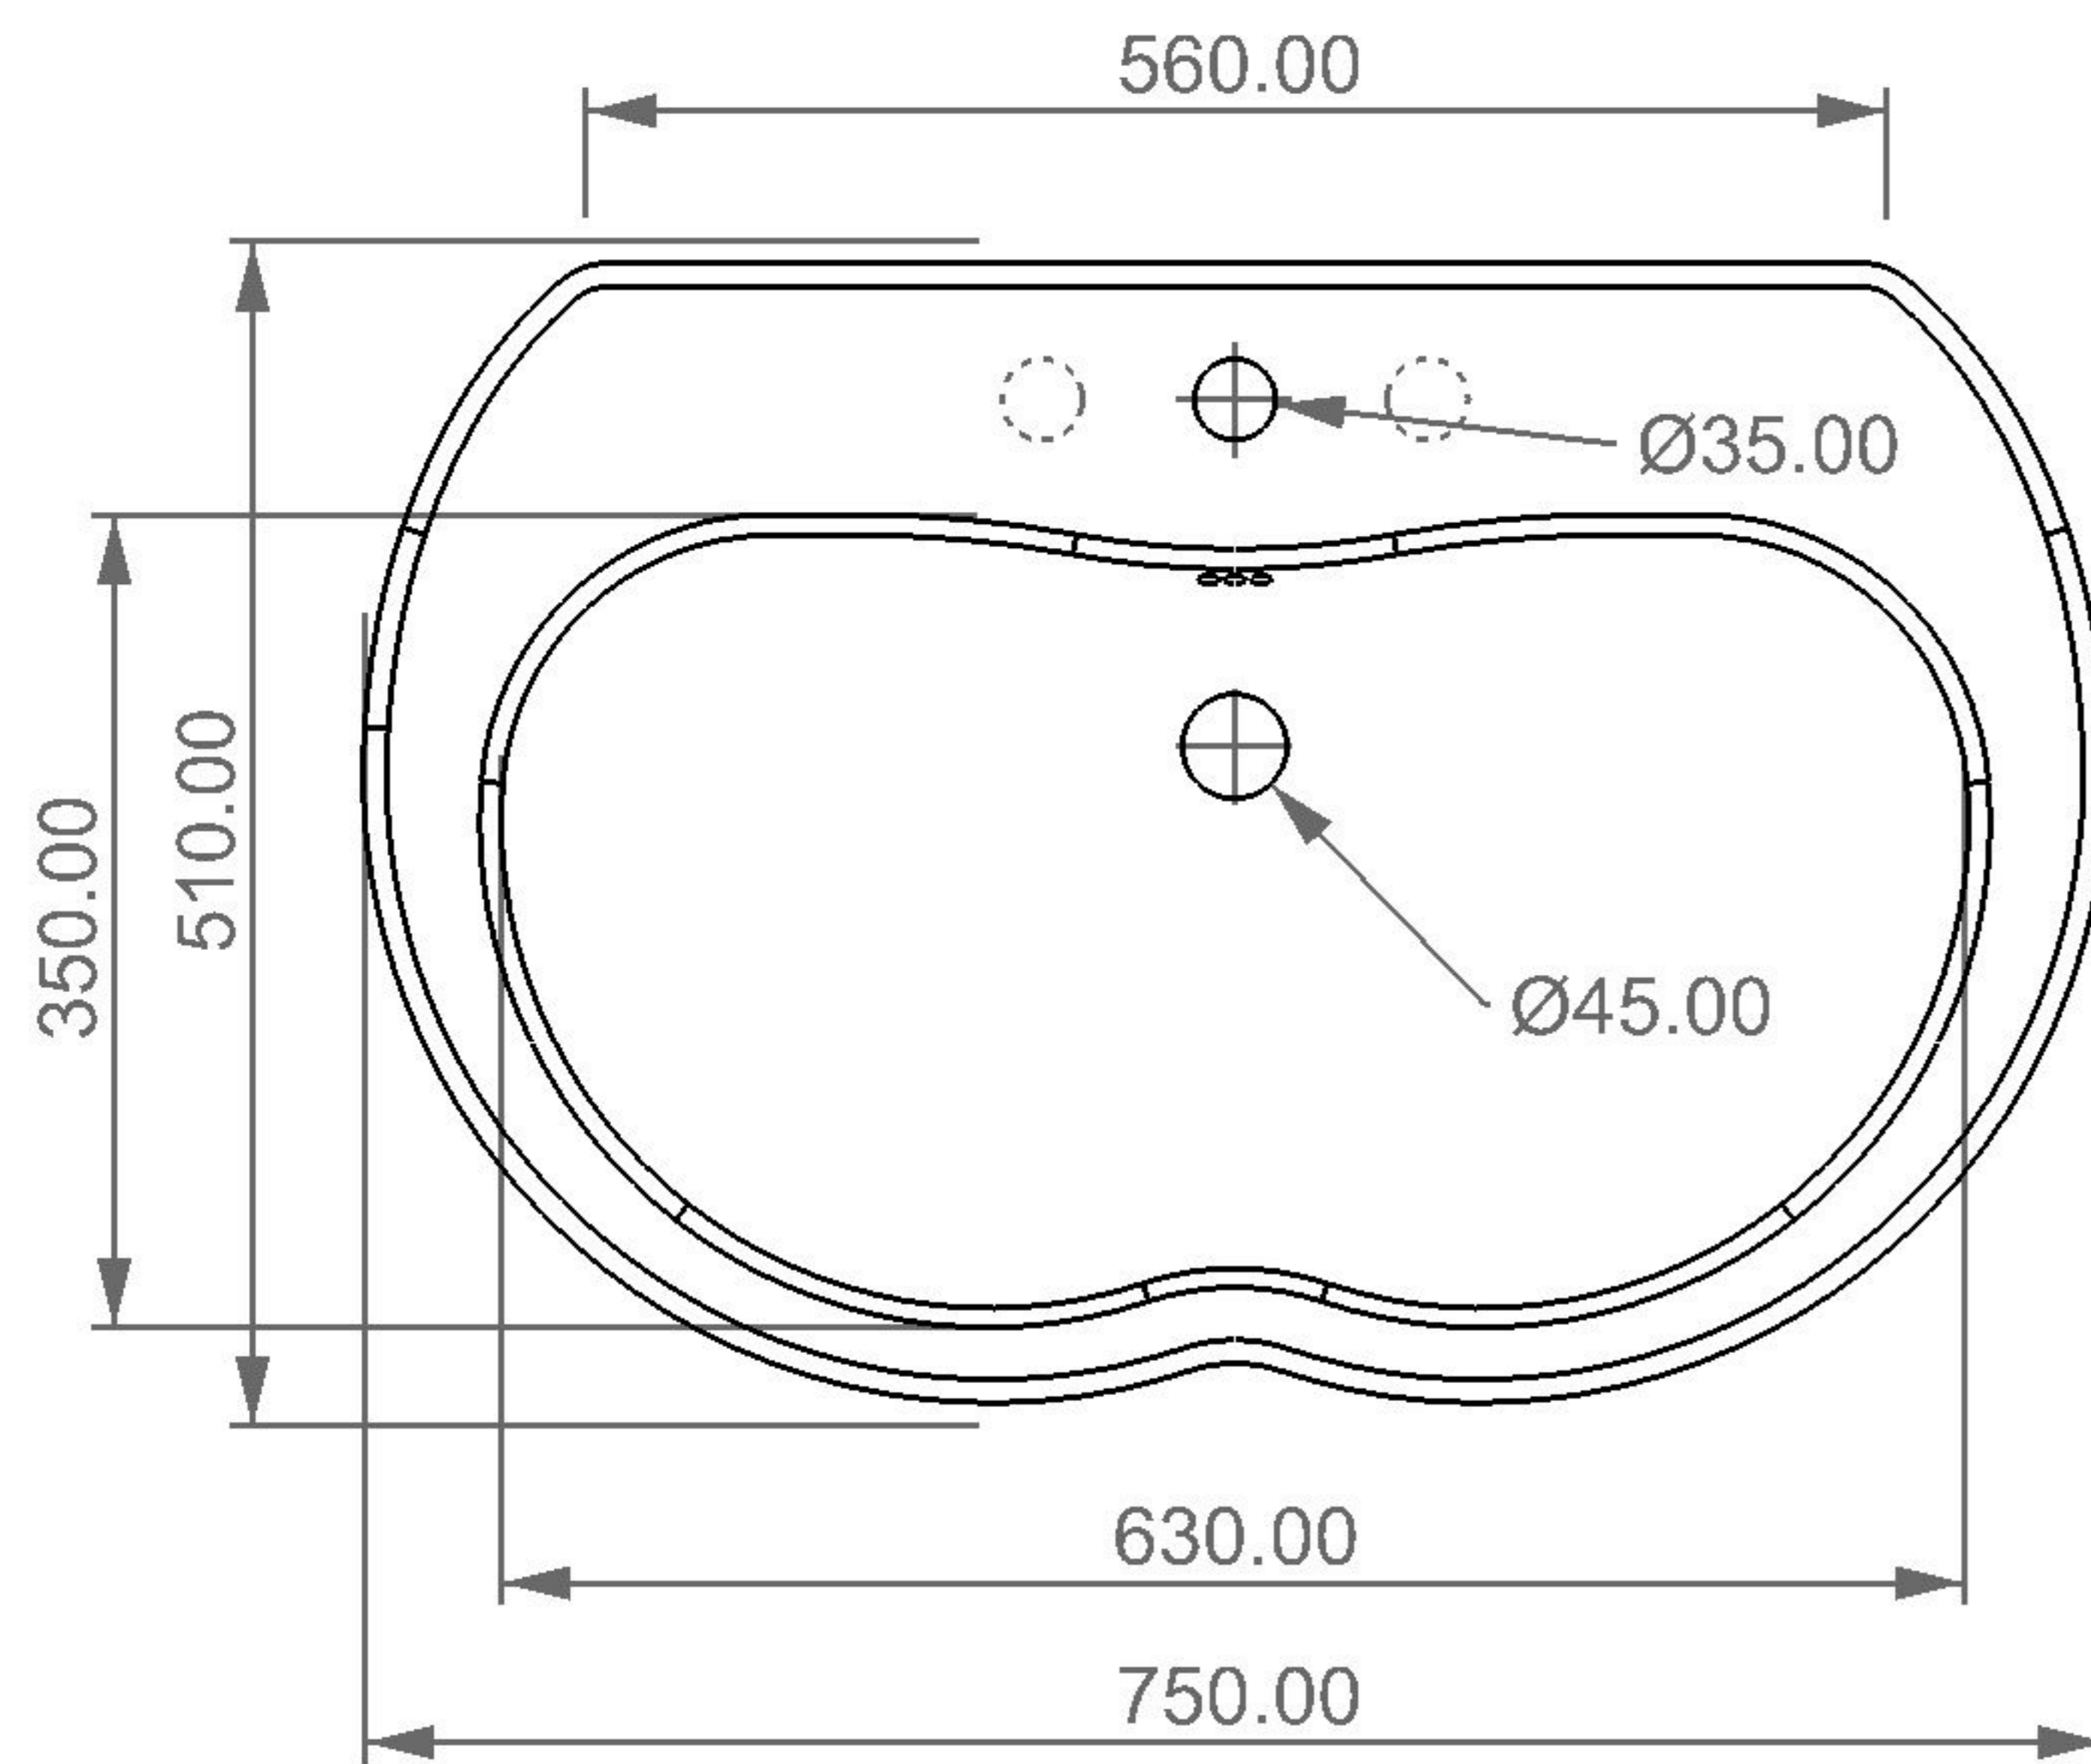

FRONT

LEFT

REAR

SECTION

TOP

**GSG**  
CERAMIC DESIGN

lavabo TIME da appoggio o sospeso cm 75  
countertop or washbasin TIME cm 75

Designation	<p><b>GSG</b> CERAMIC DESIGN</p>
<p>lavabo TIME da appoggio o sospeso cm 75 countertop or washbasin TIME cm 75</p>	

Scale	1:10
-------	------

cod. TILAV75
--------------

This drawing including the respective data may neither be duplicated nor modified nor altered without the consent of GSG Ceramic Design. The use of the data/technical drawings take place at users own risk and under exclusion of any liability of GSG Ceramic Design. The dimensions are not binding; products are subject to changes. Measurement shown may be subjected to small variations or are indicative.