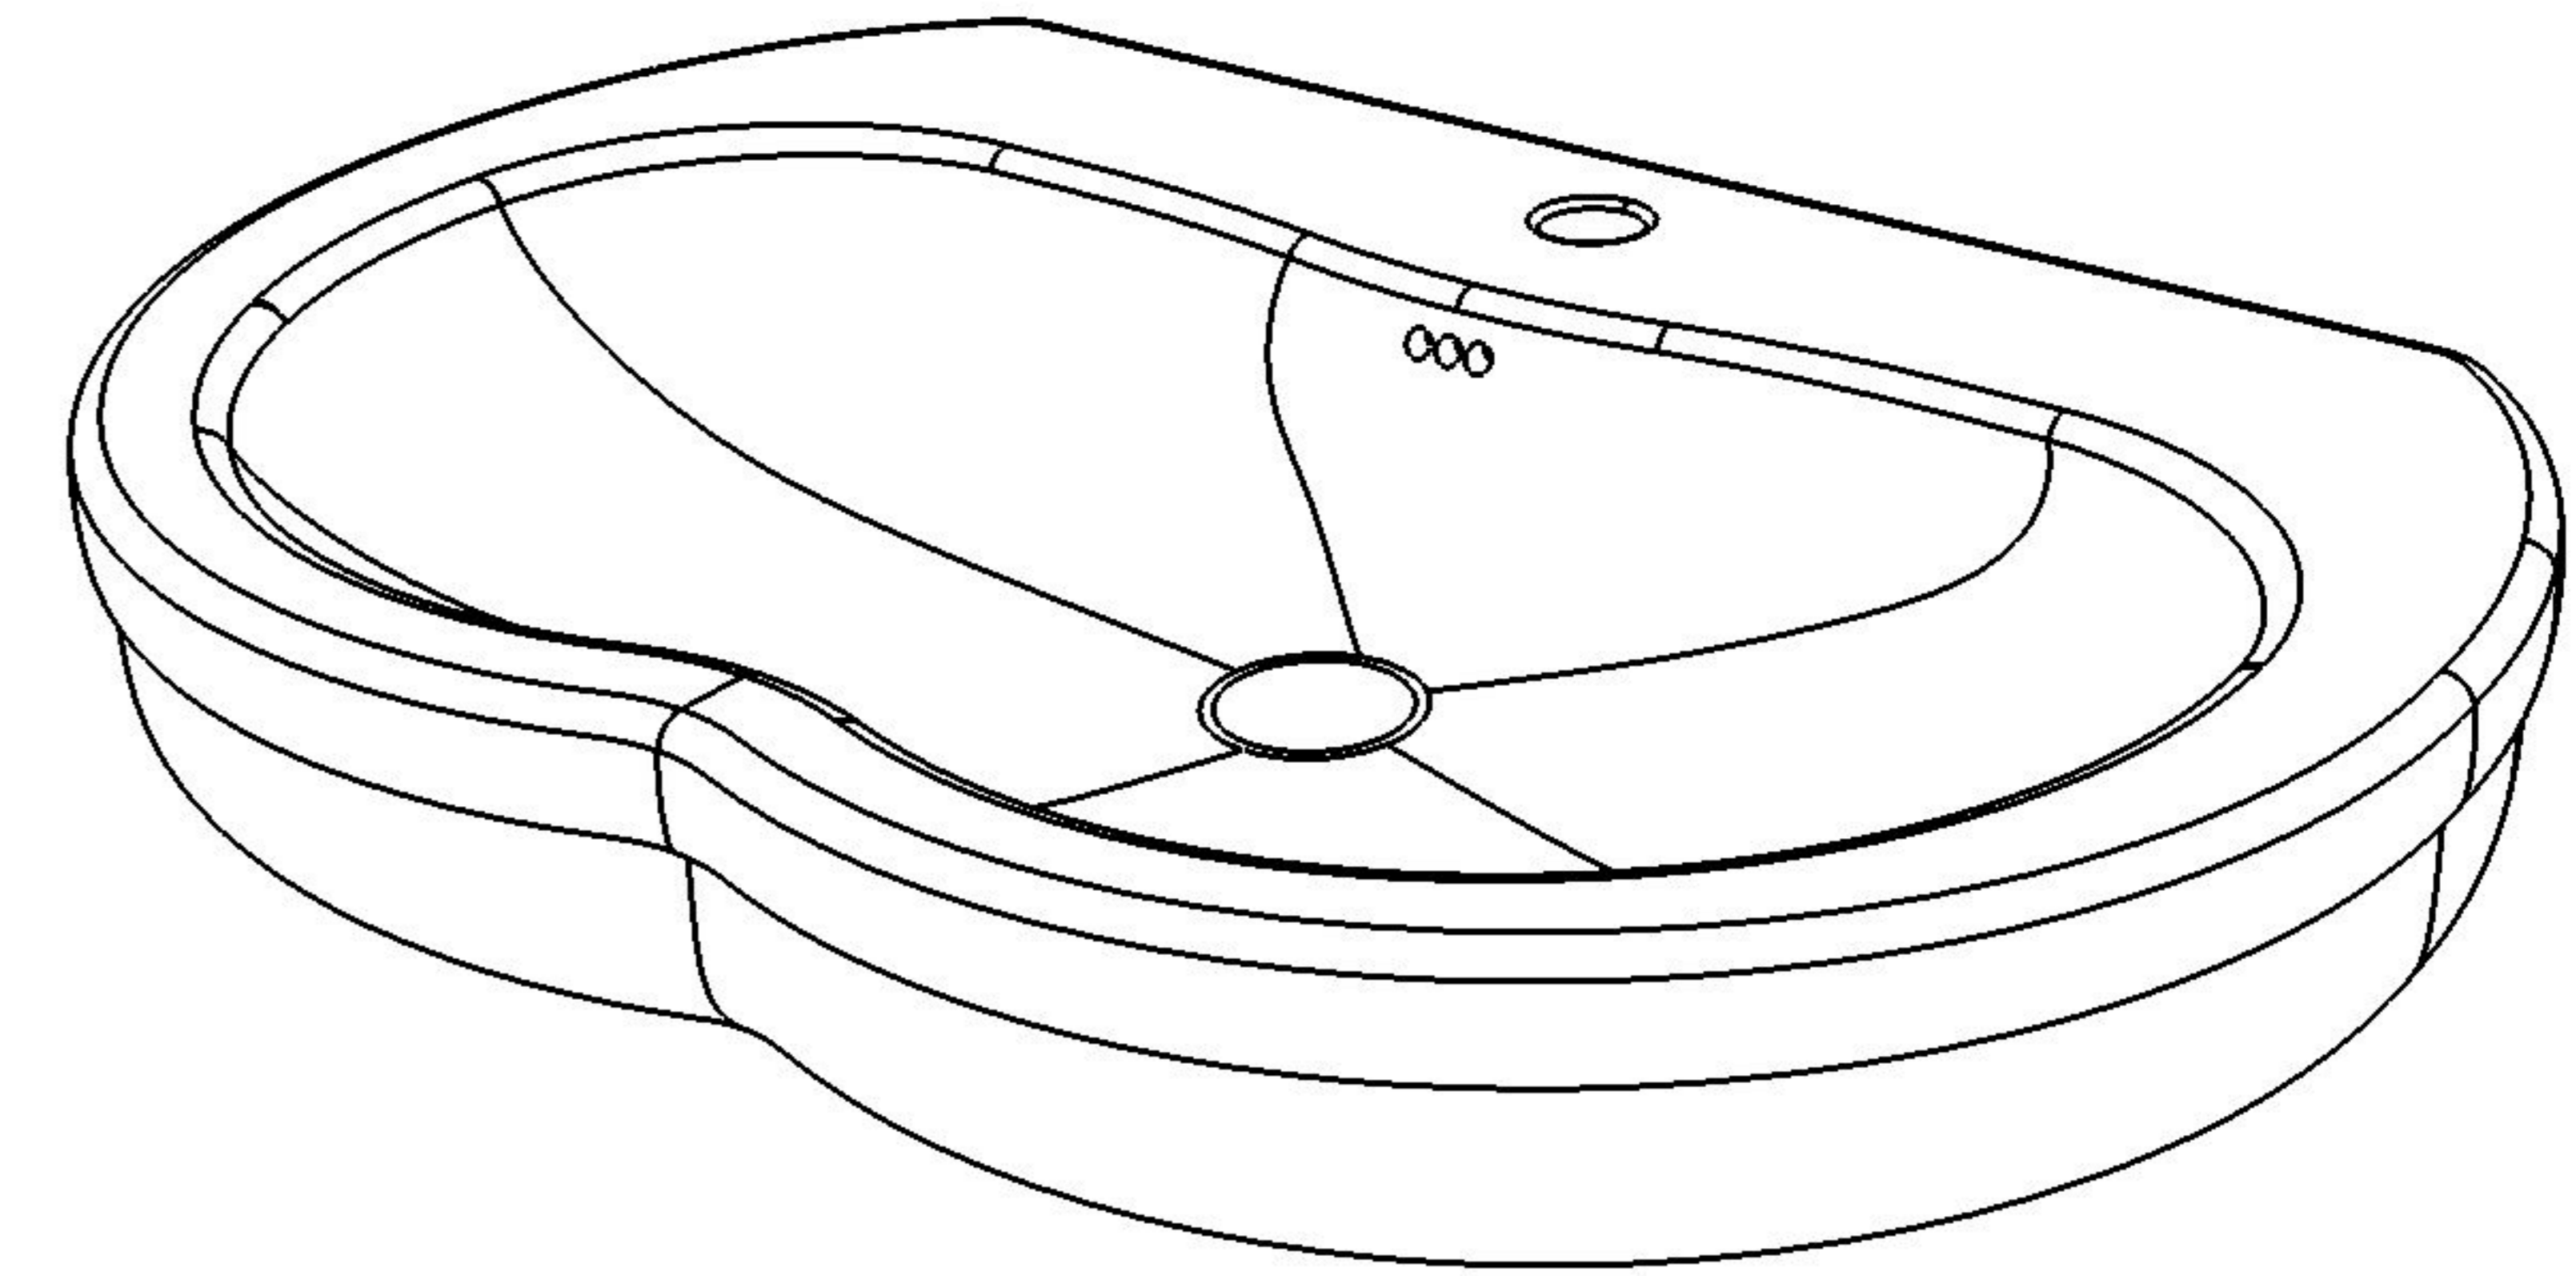

FRONT

LEFT

REAR

SECTION

TOP

**GSG**  
CERAMIC DESIGN

lavabo TIME da appoggio o sospeso cm 75  
countertop or washbasin TIME cm 75

Designation	<p><b>GSG</b> CERAMIC DESIGN</p>
<p>lavabo TIME da appoggio o sospeso cm 75 countertop or washbasin TIME cm 75</p>	

Scale	1:10
-------	------

cod. TILAV75
--------------

This drawing including the respective data may neither be duplicated nor modified nor altered without the consent of GSG Ceramic Design. The use of the data/technical drawings take place at users own risk and under exclusion of any liability of GSG Ceramic Design. The dimensions are not binding; products are subject to changes. Measurement shown may be subjected to small variations or are indicative.