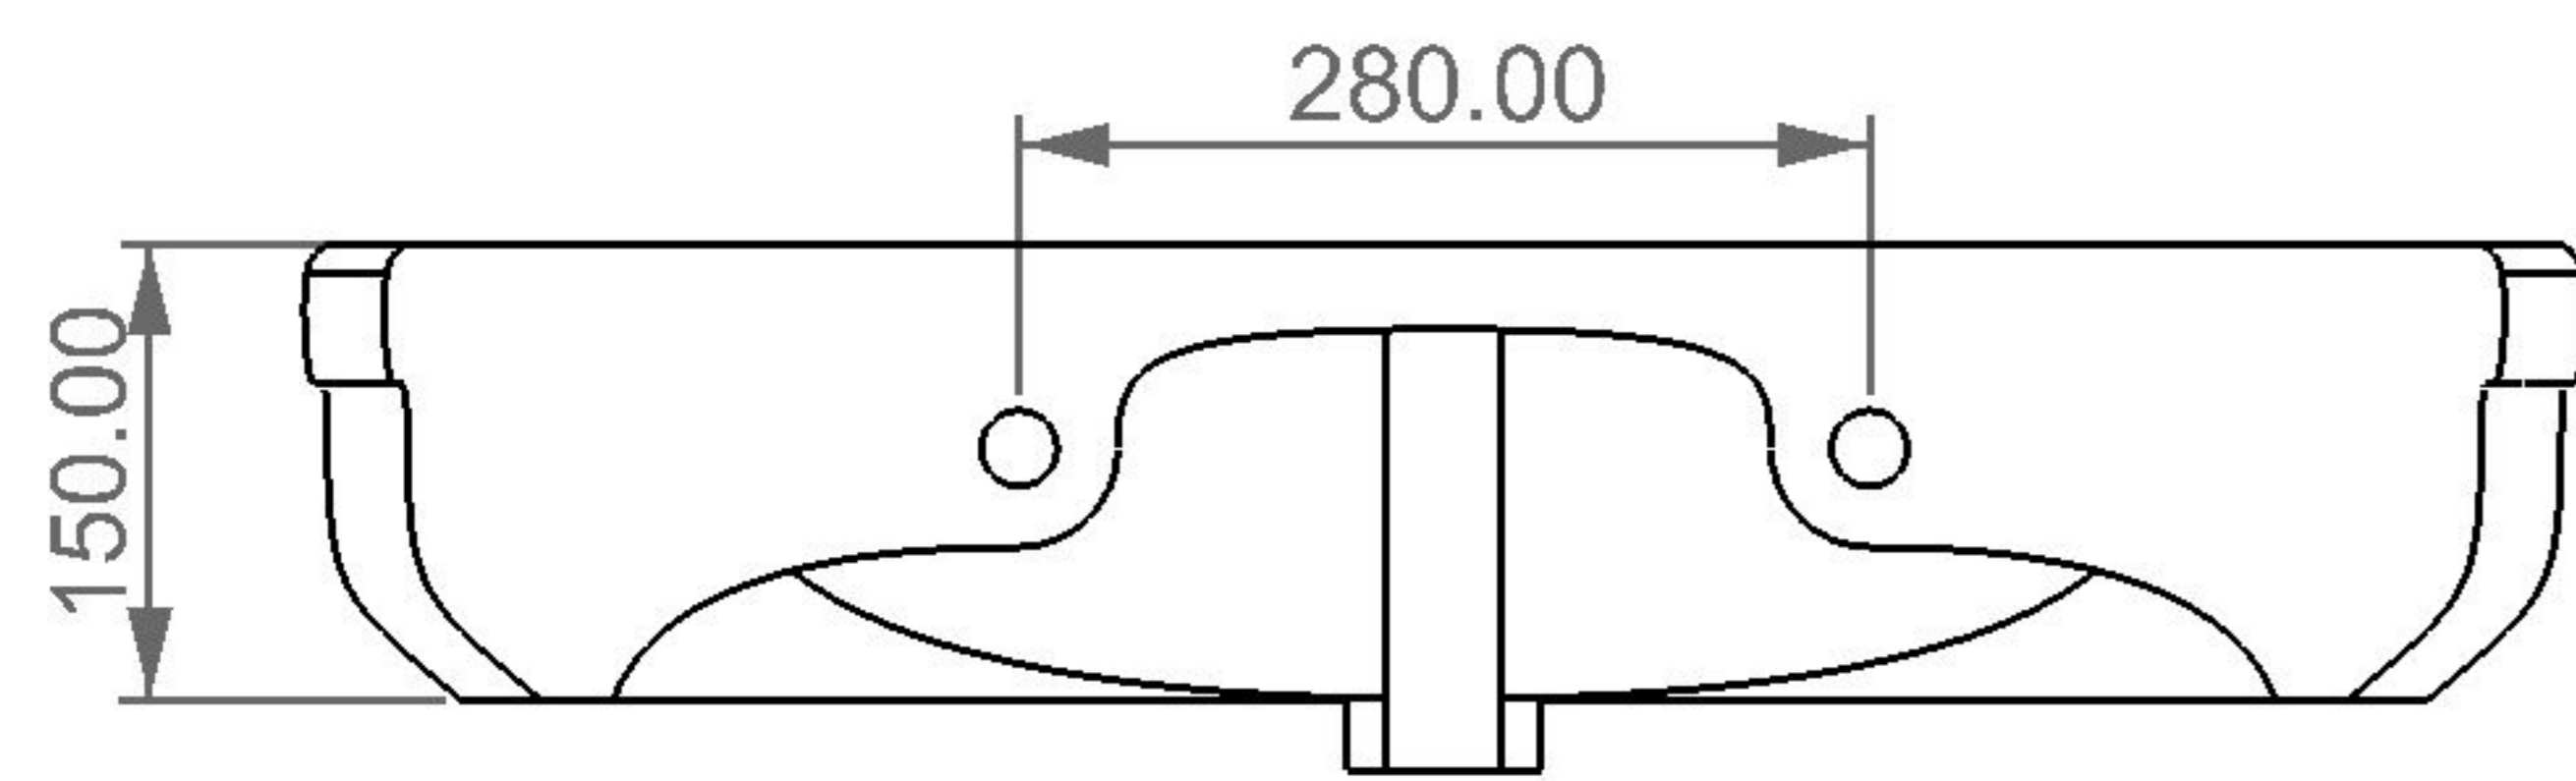

FRONT

LEFT

REAR

SECTION

TOP

**GSG**  
CERAMIC DESIGN

lavabo TIME da appoggio o sospeso cm 75  
countertop or washbasin TIME cm 75

Designation	<p><b>GSG</b> CERAMIC DESIGN</p>
<p>lavabo TIME da appoggio o sospeso cm 75 countertop or washbasin TIME cm 75</p>	

Scale	1:10
-------	------

cod. TILAV75
--------------

This drawing including the respective data may neither be duplicated nor modified nor altered without the consent of GSG Ceramic Design. The use of the data/technical drawings take place at users own risk and under exclusion of any liability of GSG Ceramic Design. The dimensions are not binding; products are subject to changes. Measurement shown may be subjected to small variations or are indicative.