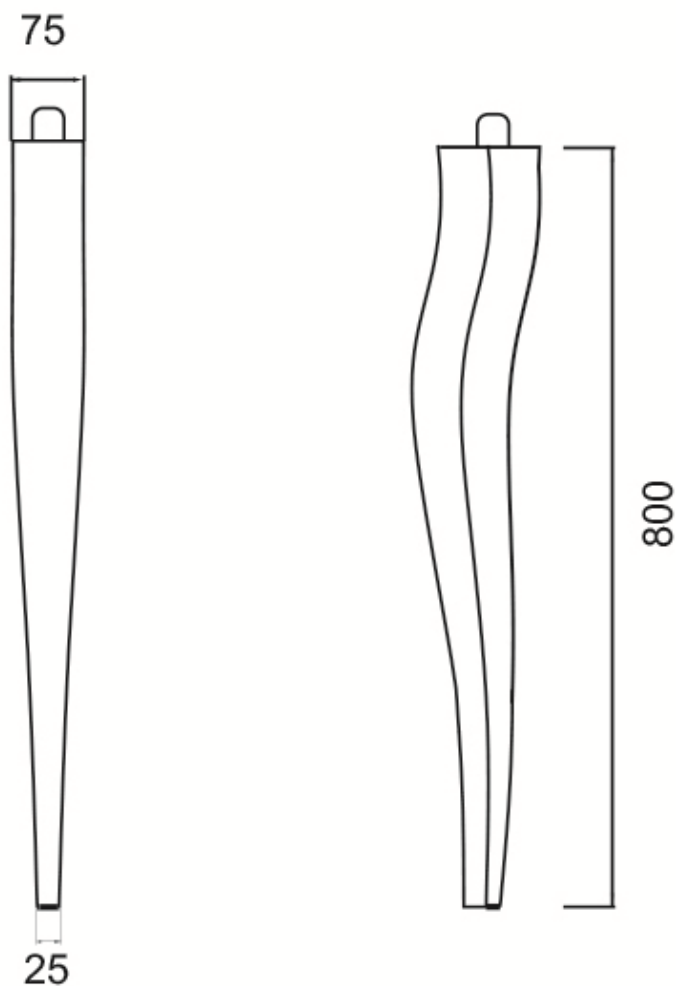

COPPIA DI GAMBE in ceramica per Consolle Time cm.105

Couple of ceramic LEGS for Consolle Time cm. 105

code: TIGAQU