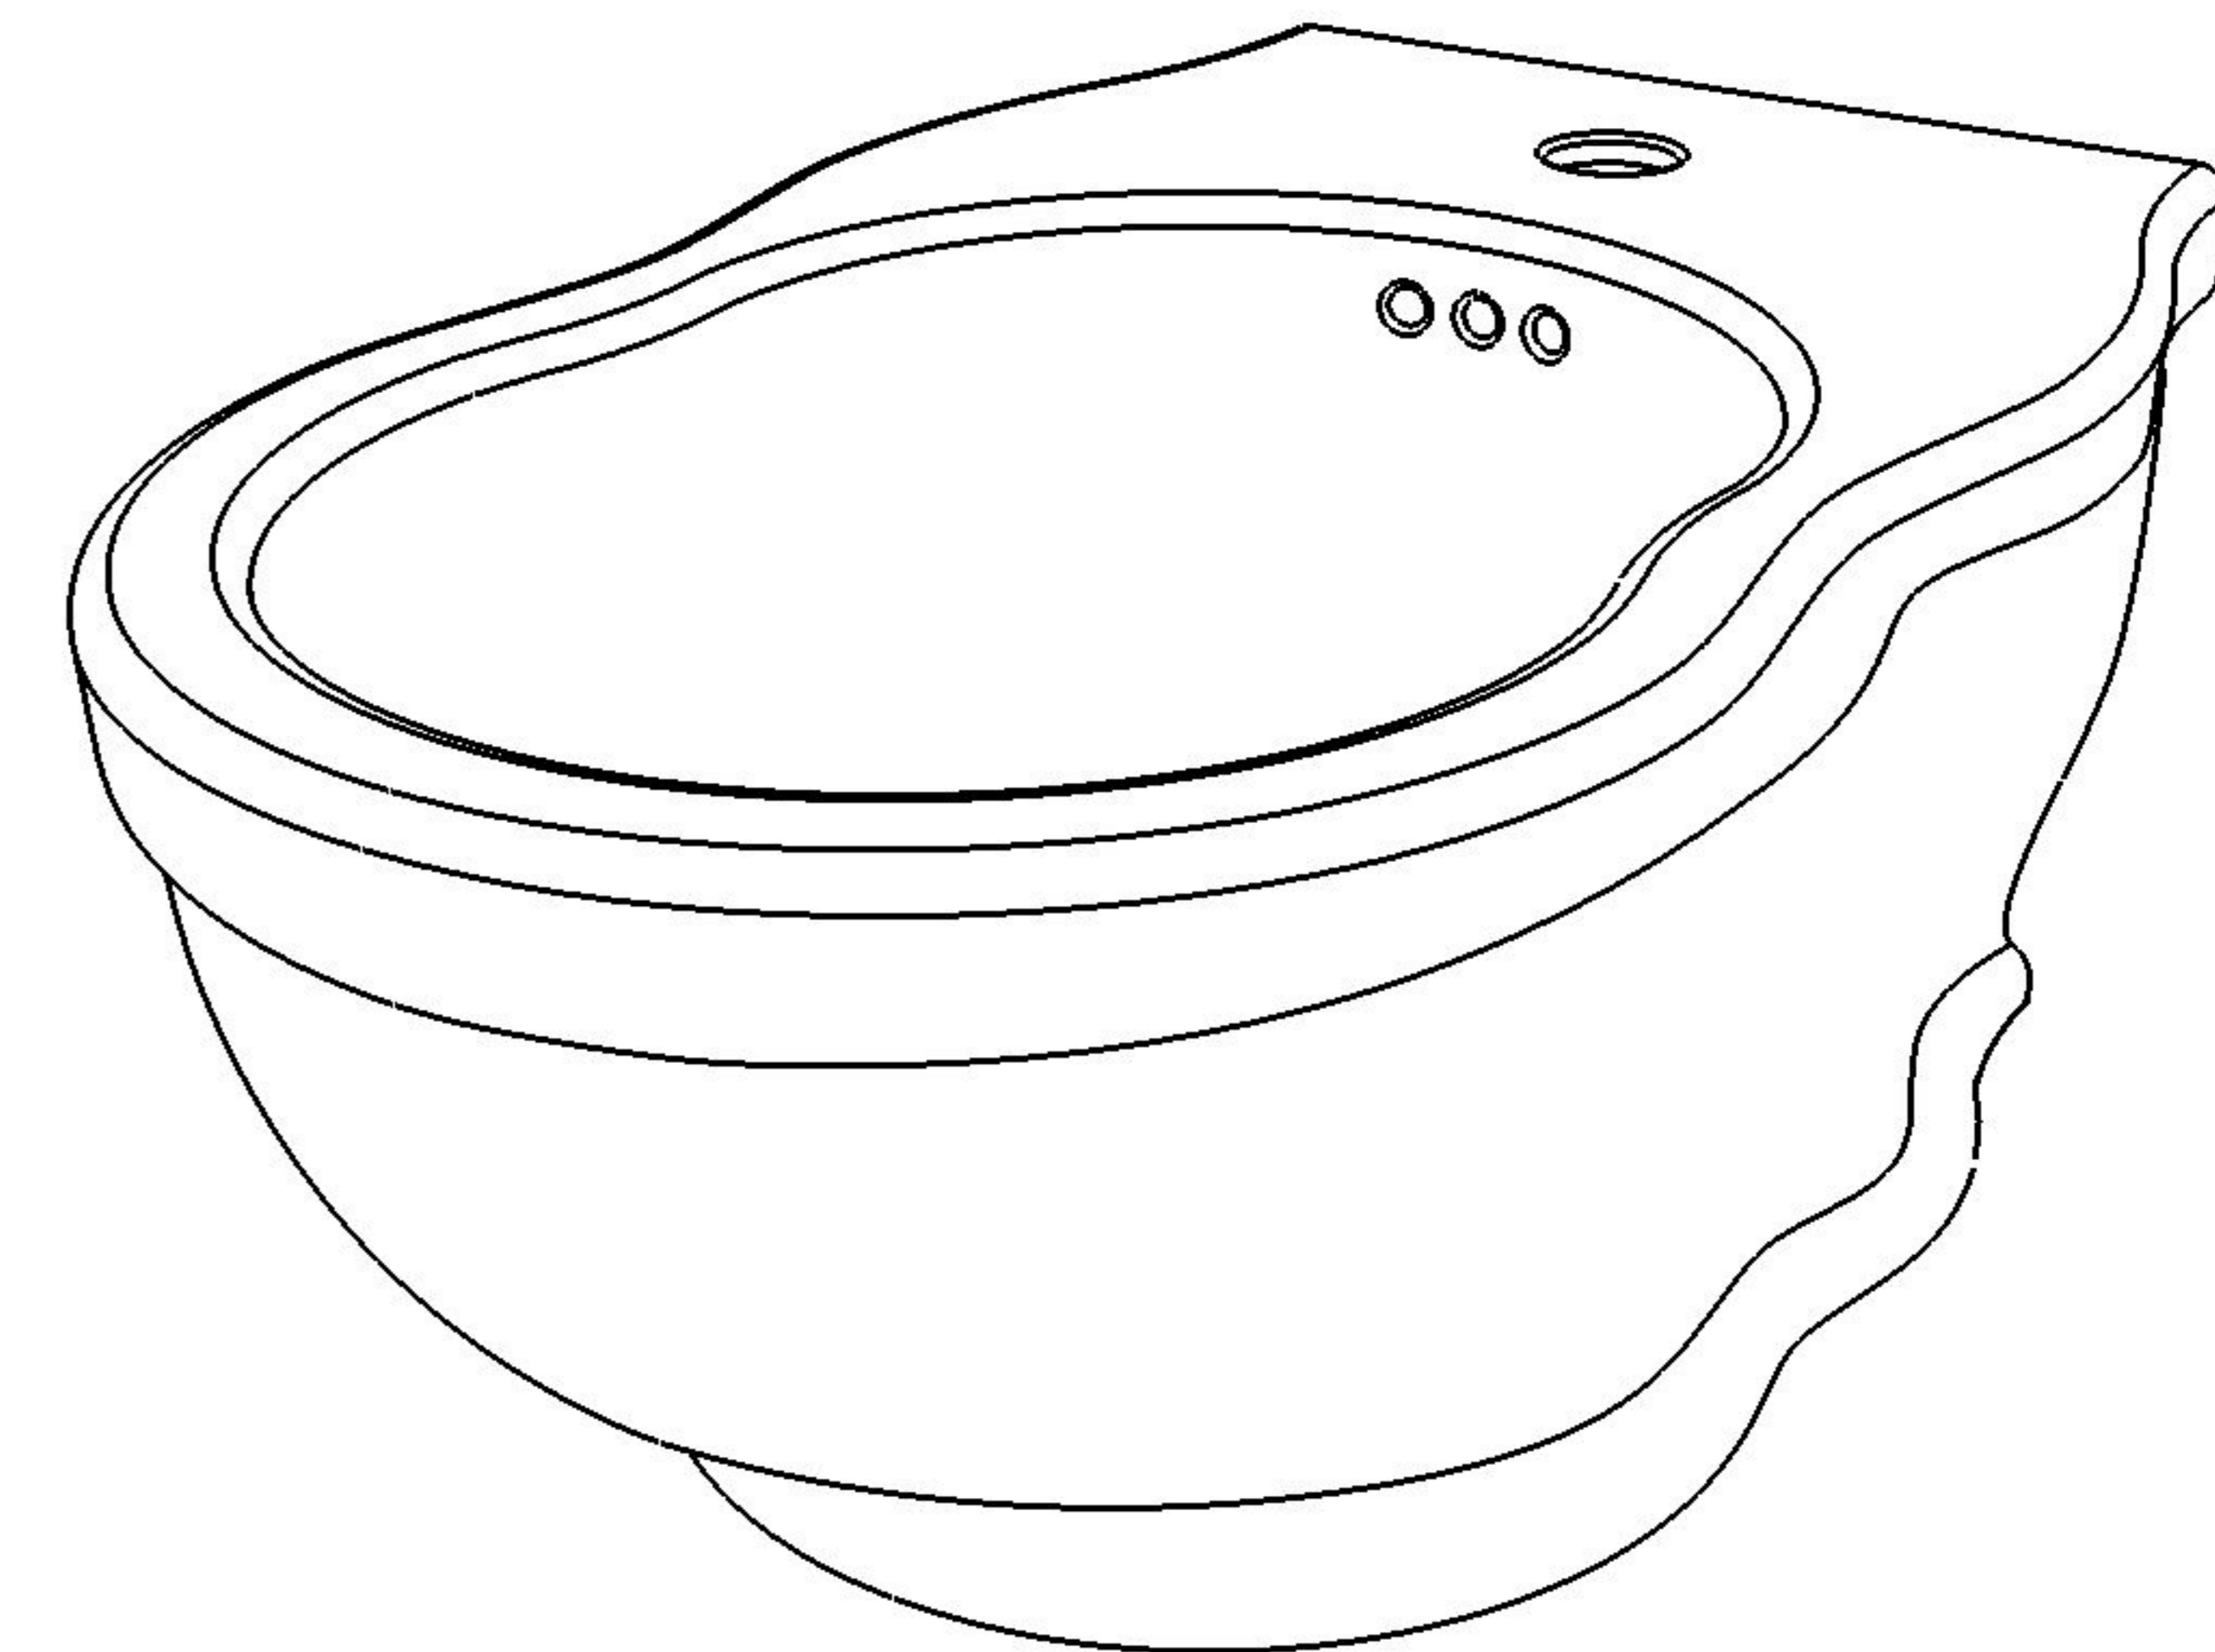

GSG
CERAMIC DESIGN

bidet sospeso TIME
bidet wall hung TIME

FRONT

LEFT

TOP

REAR

SECTION

Designation	
bidet sospeso TIME bidet wall hung TIME	
Scale	This drawing including the respective data may neither be duplicated nor modified nor altered without the consent of GSG Ceramic Design. The use of the data/technical drawings take place at users own risk and under exclusion of any liability of GSG Ceramic Design. The dimensions are not binding; products are subject to changes. Measurement shown may be subjected to small variations or are indicative.
1:10	
cod. TIBISO	