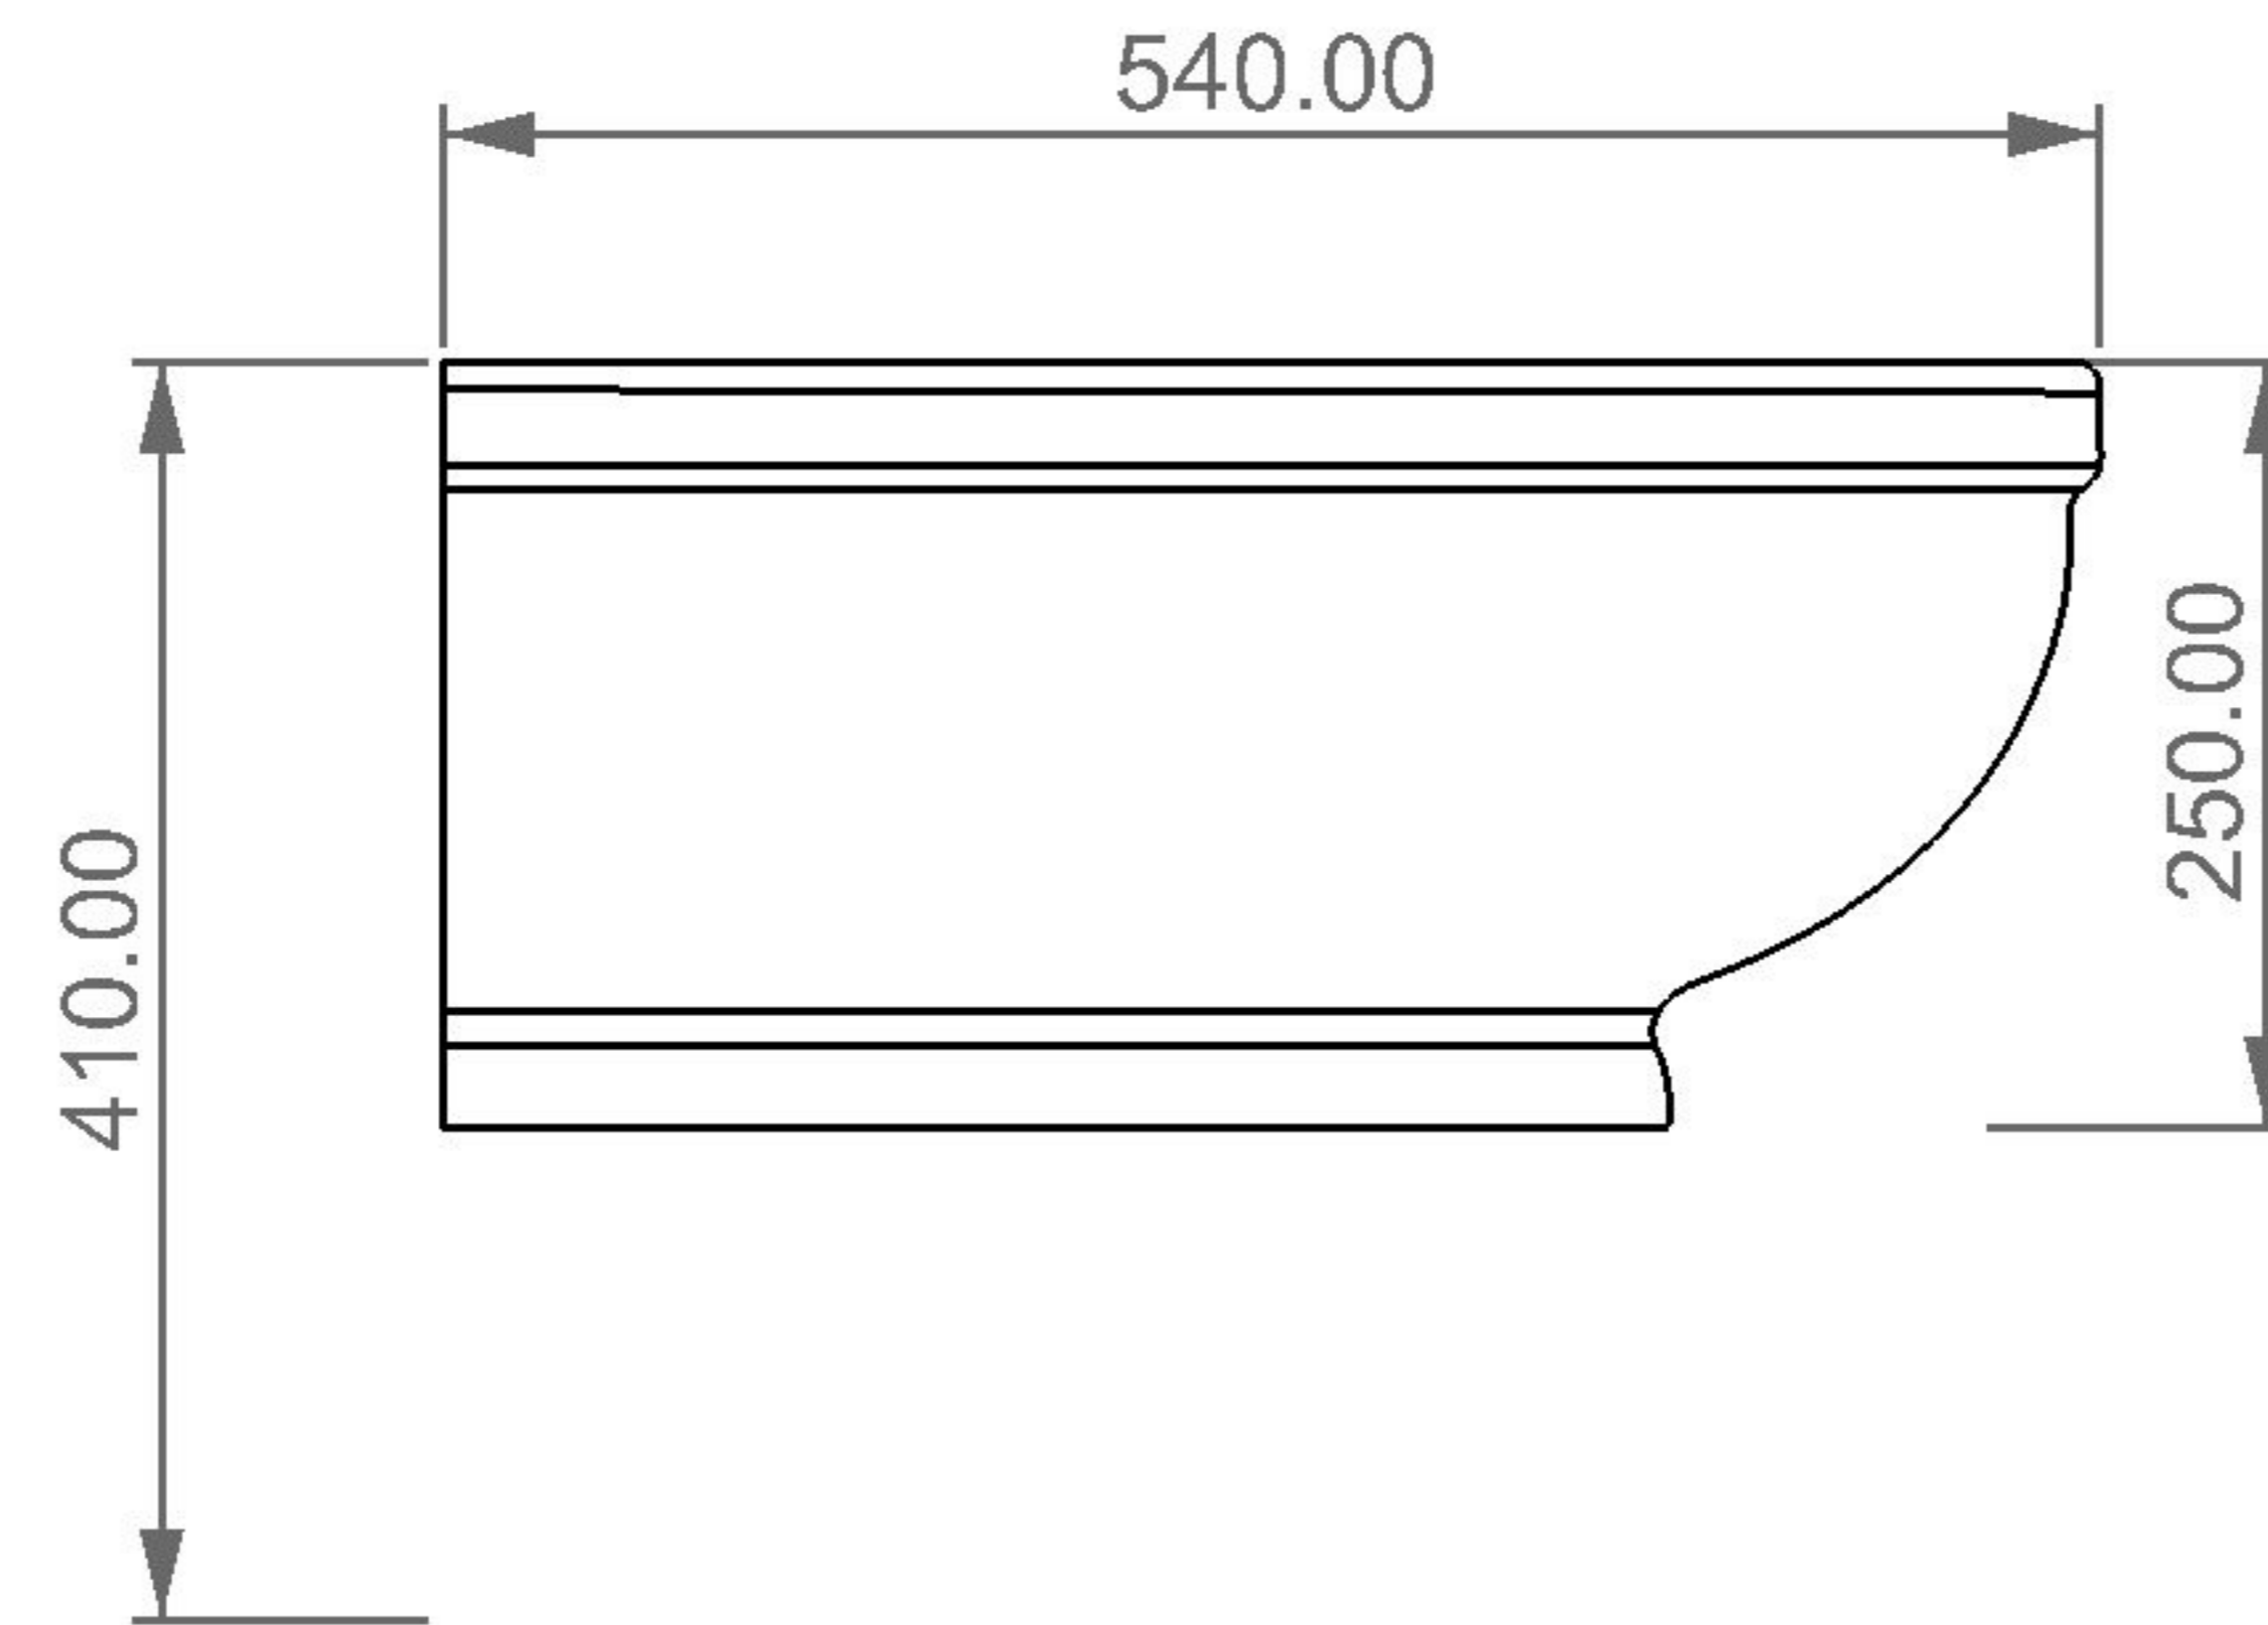

GSG
CERAMIC DESIGN

bidet sospeso TIME
bidet wall hung TIME

FRONT

LEFT

TOP

REAR

SECTION

Designation	
bidet sospeso TIME bidet wall hung TIME	
Scale	This drawing including the respective data may neither be duplicated nor modified nor altered without the consent of GSG Ceramic Design. The use of the data/technical drawings take place at users own risk and under exclusion of any liability of GSG Ceramic Design. The dimensions are not binding; products are subject to changes. Measurement shown may be subjected to small variations or are indicative.
1:10	
cod. TIBISO	