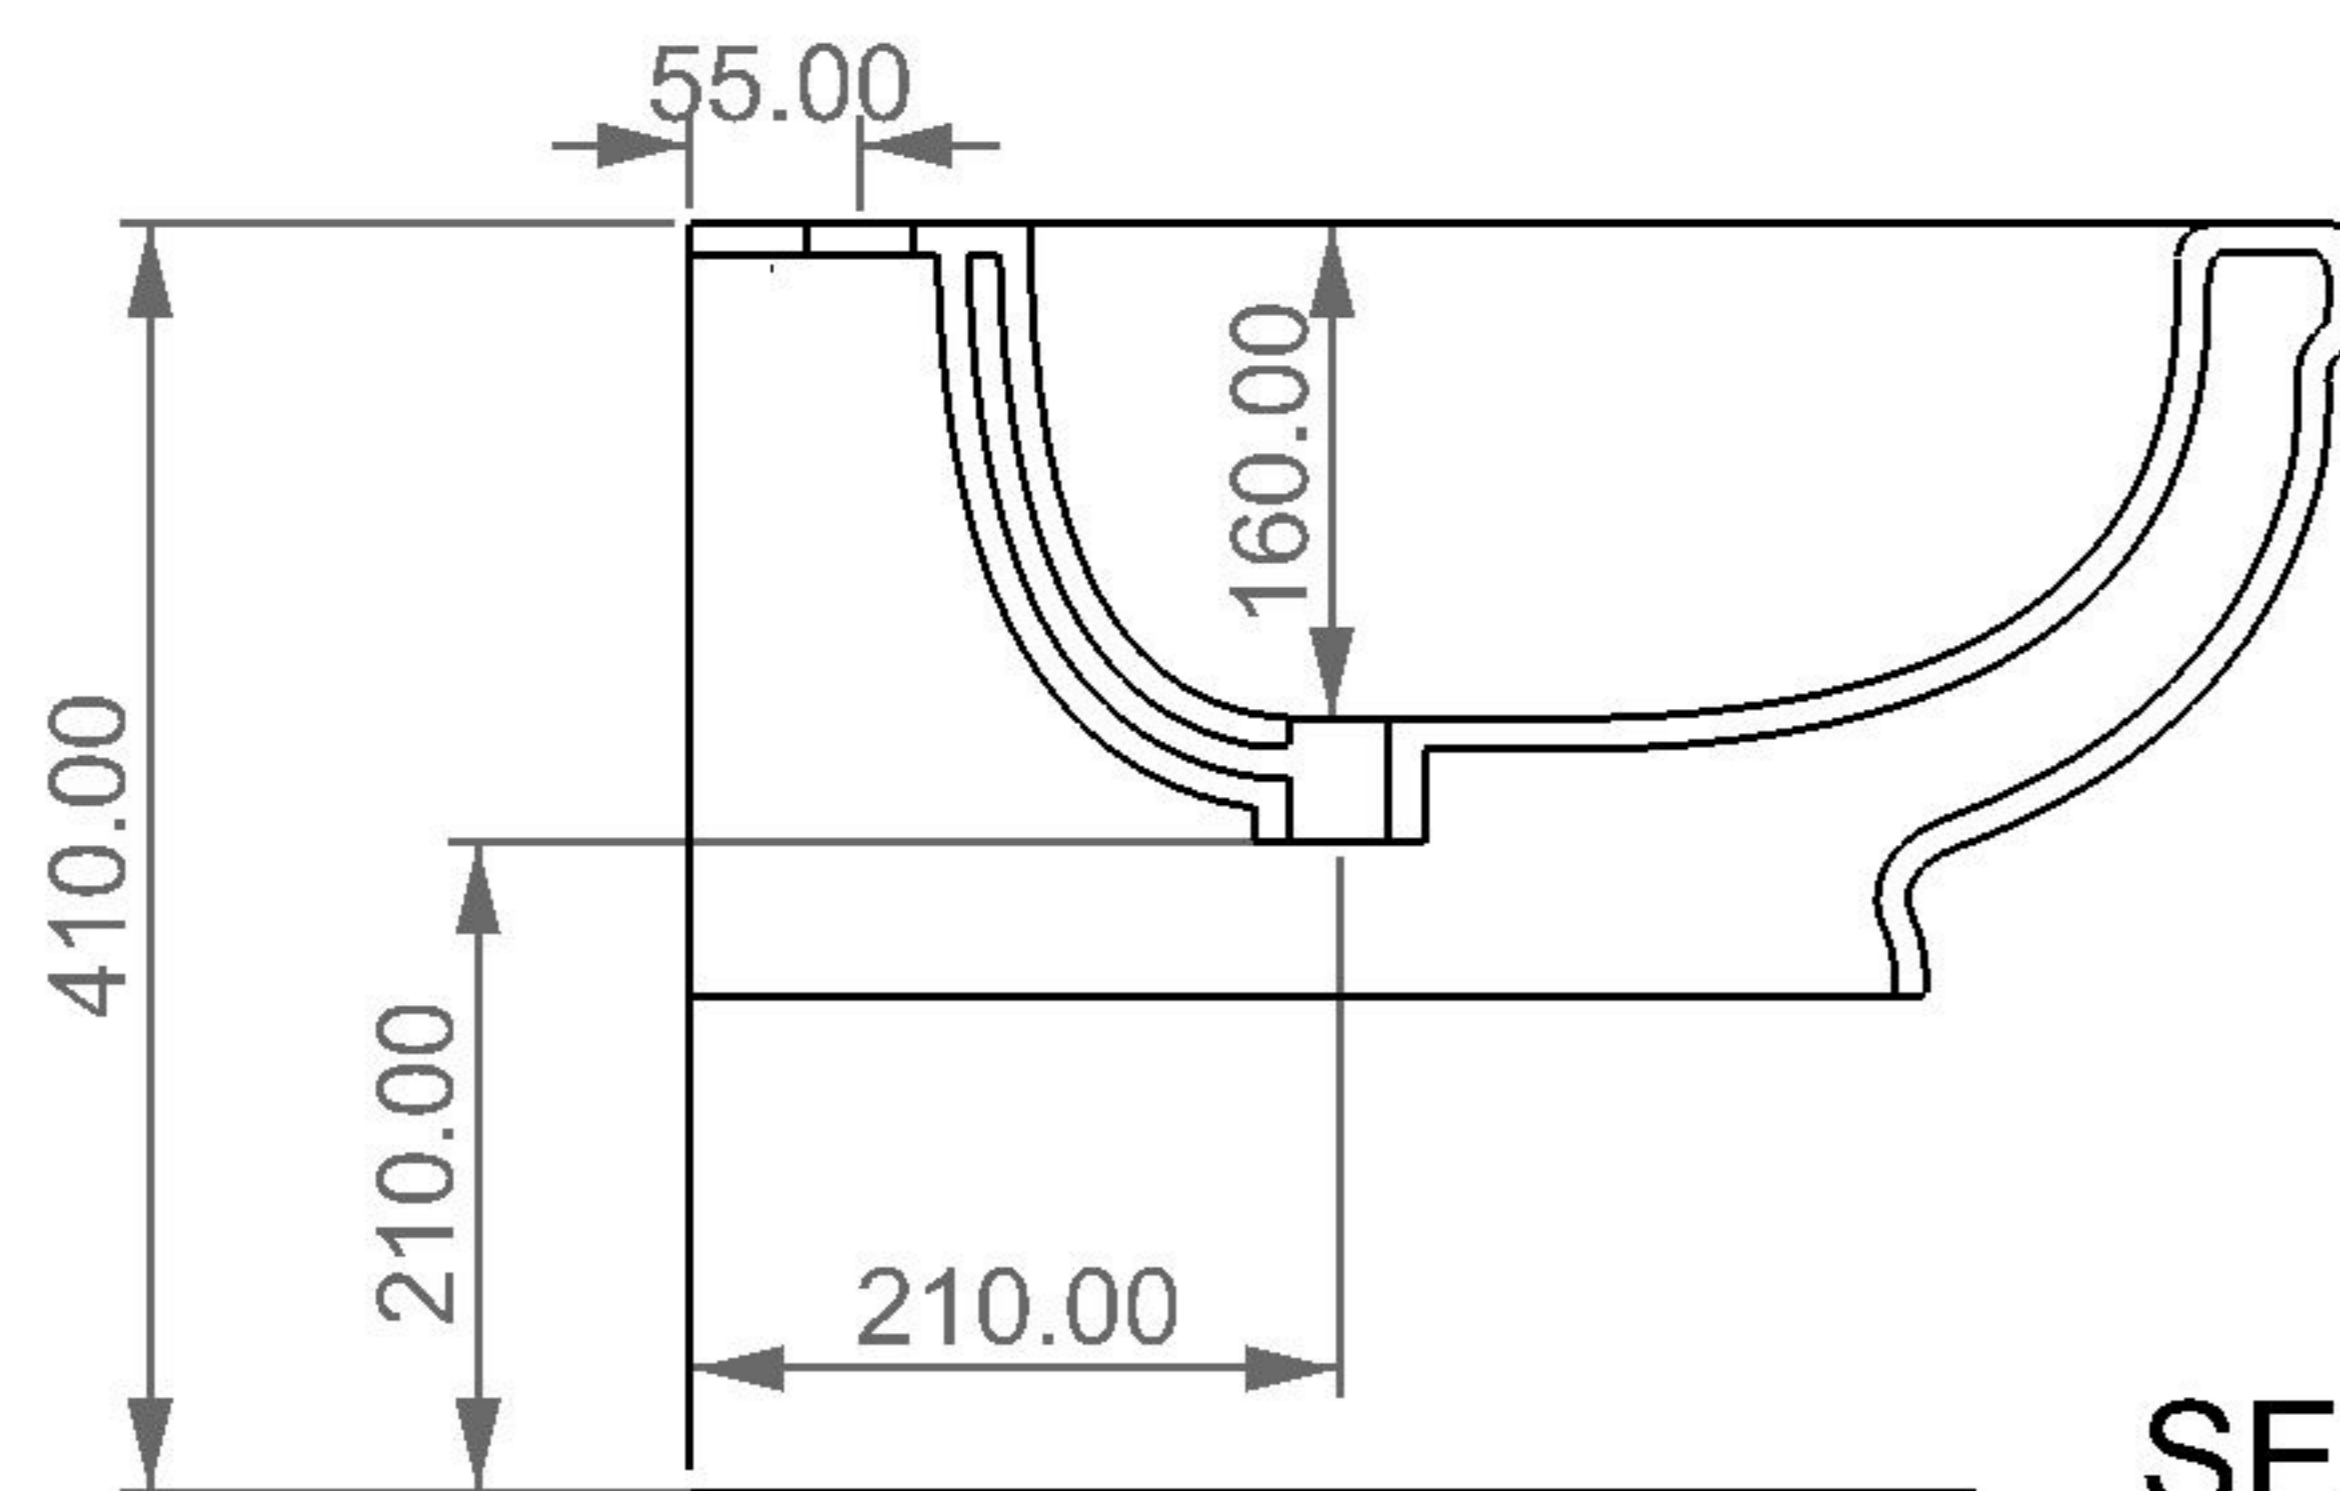

GSG
CERAMIC DESIGN

bidet sospeso TIME
bidet wall hung TIME

FRONT

LEFT

TOP

REAR

SECTION

Designation	
bidet sospeso TIME bidet wall hung TIME	
Scale	This drawing including the respective data may neither be duplicated nor modified nor altered without the consent of GSG Ceramic Design. The use of the data/technical drawings take place at users own risk and under exclusion of any liability of GSG Ceramic Design. The dimensions are not binding; products are subject to changes. Measurement shown may be subjected to small variations or are indicative.
1:10	
cod. TIBISO	