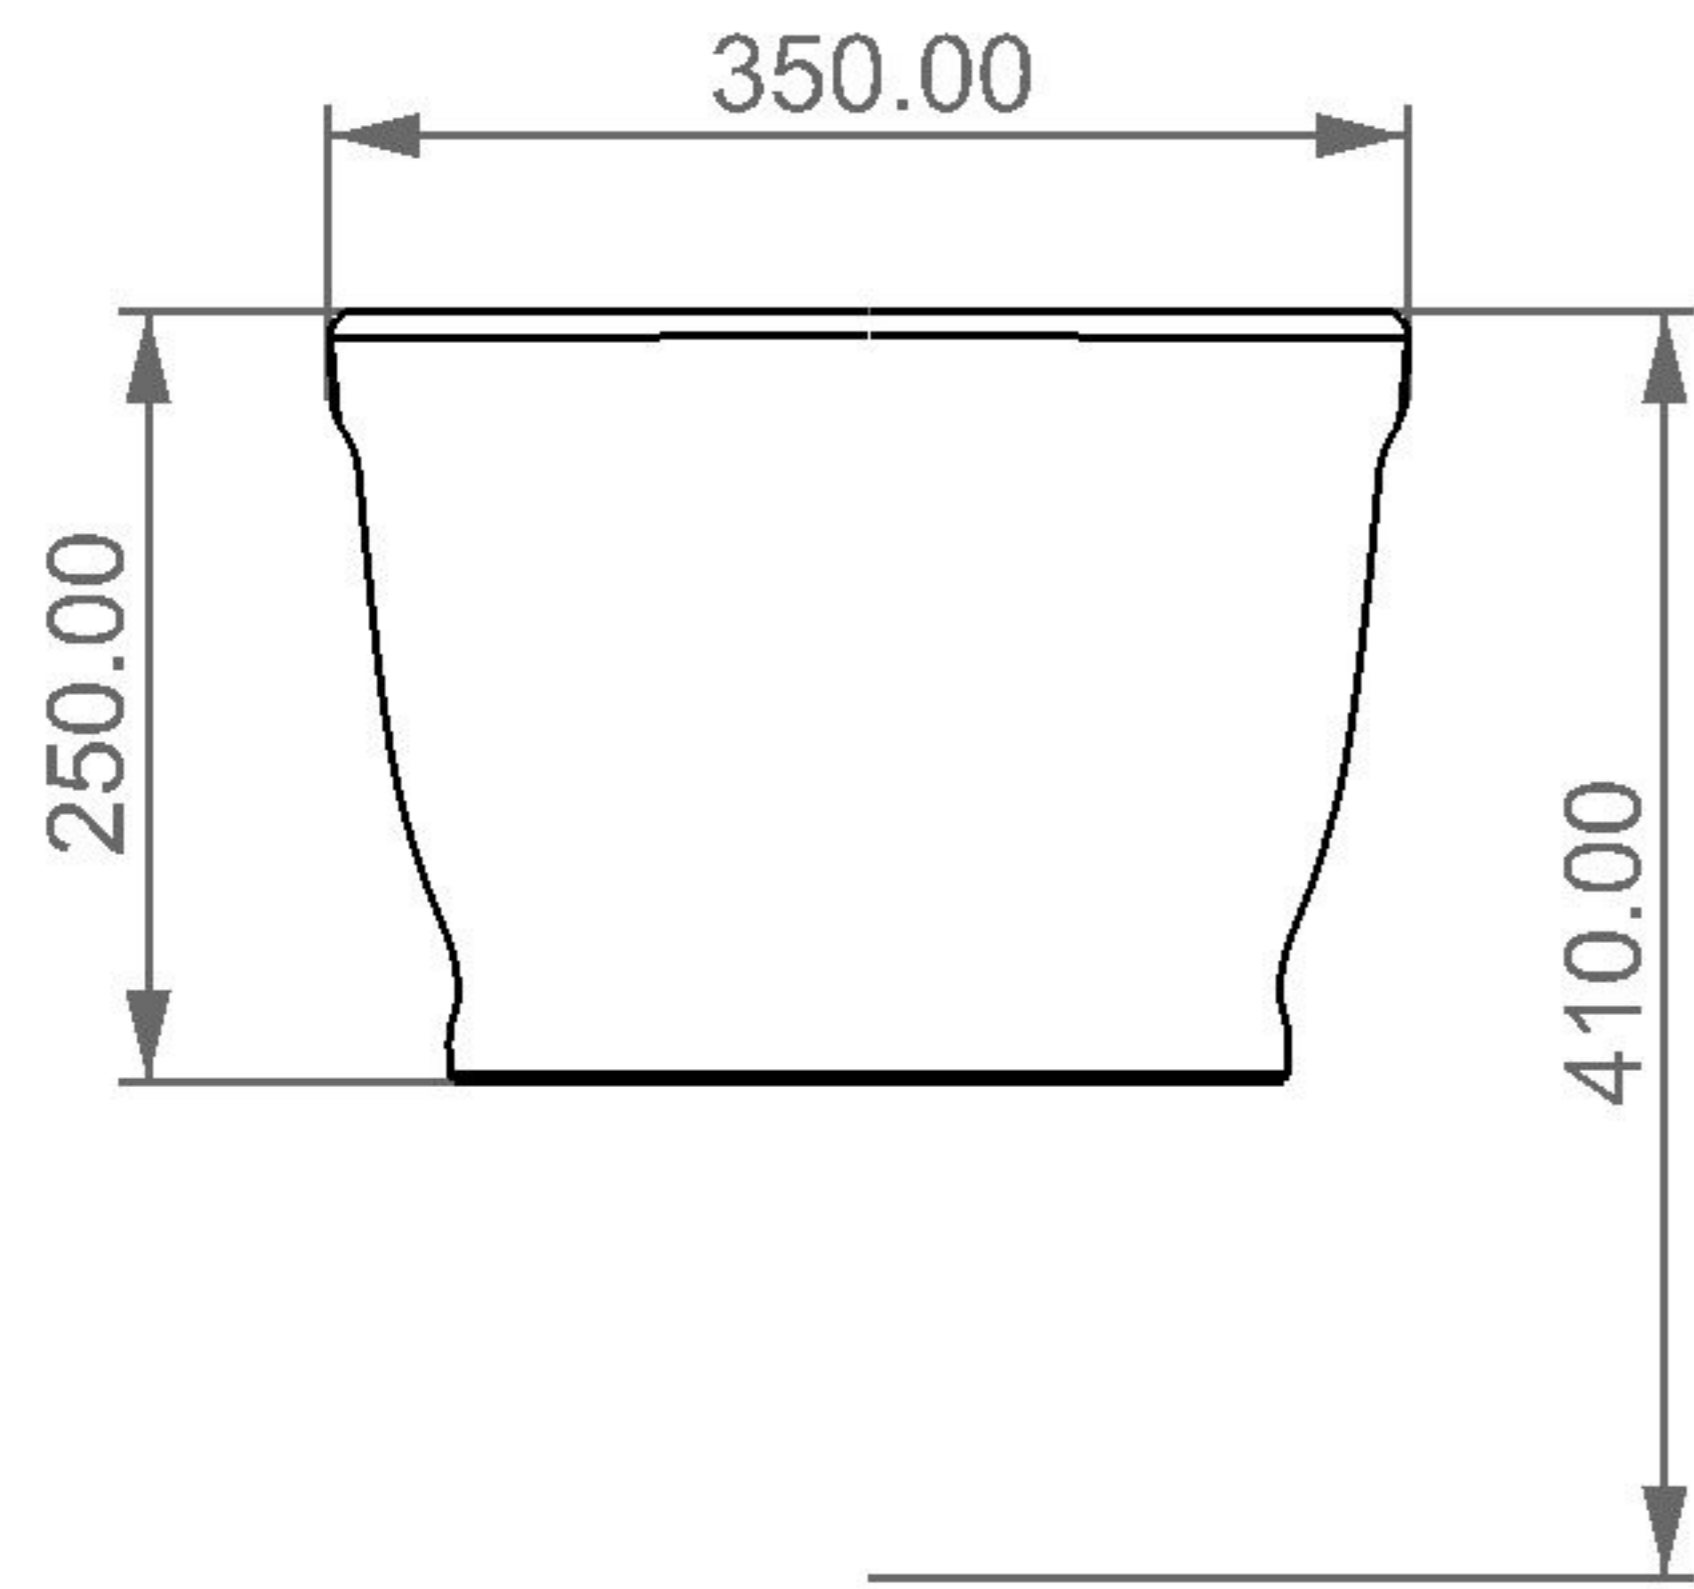

GSG
CERAMIC DESIGN

bidet sospeso TIME
bidet wall hung TIME

FRONT

LEFT

TOP

REAR

SECTION

Designation	
bidet sospeso TIME bidet wall hung TIME	
Scale	This drawing including the respective data may neither be duplicated nor modified nor altered without the consent of GSG Ceramic Design. The use of the data/technical drawings take place at users own risk and under exclusion of any liability of GSG Ceramic Design. The dimensions are not binding; products are subject to changes. Measurement shown may be subjected to small variations or are indicative.
1:10	
cod. TIBISO	