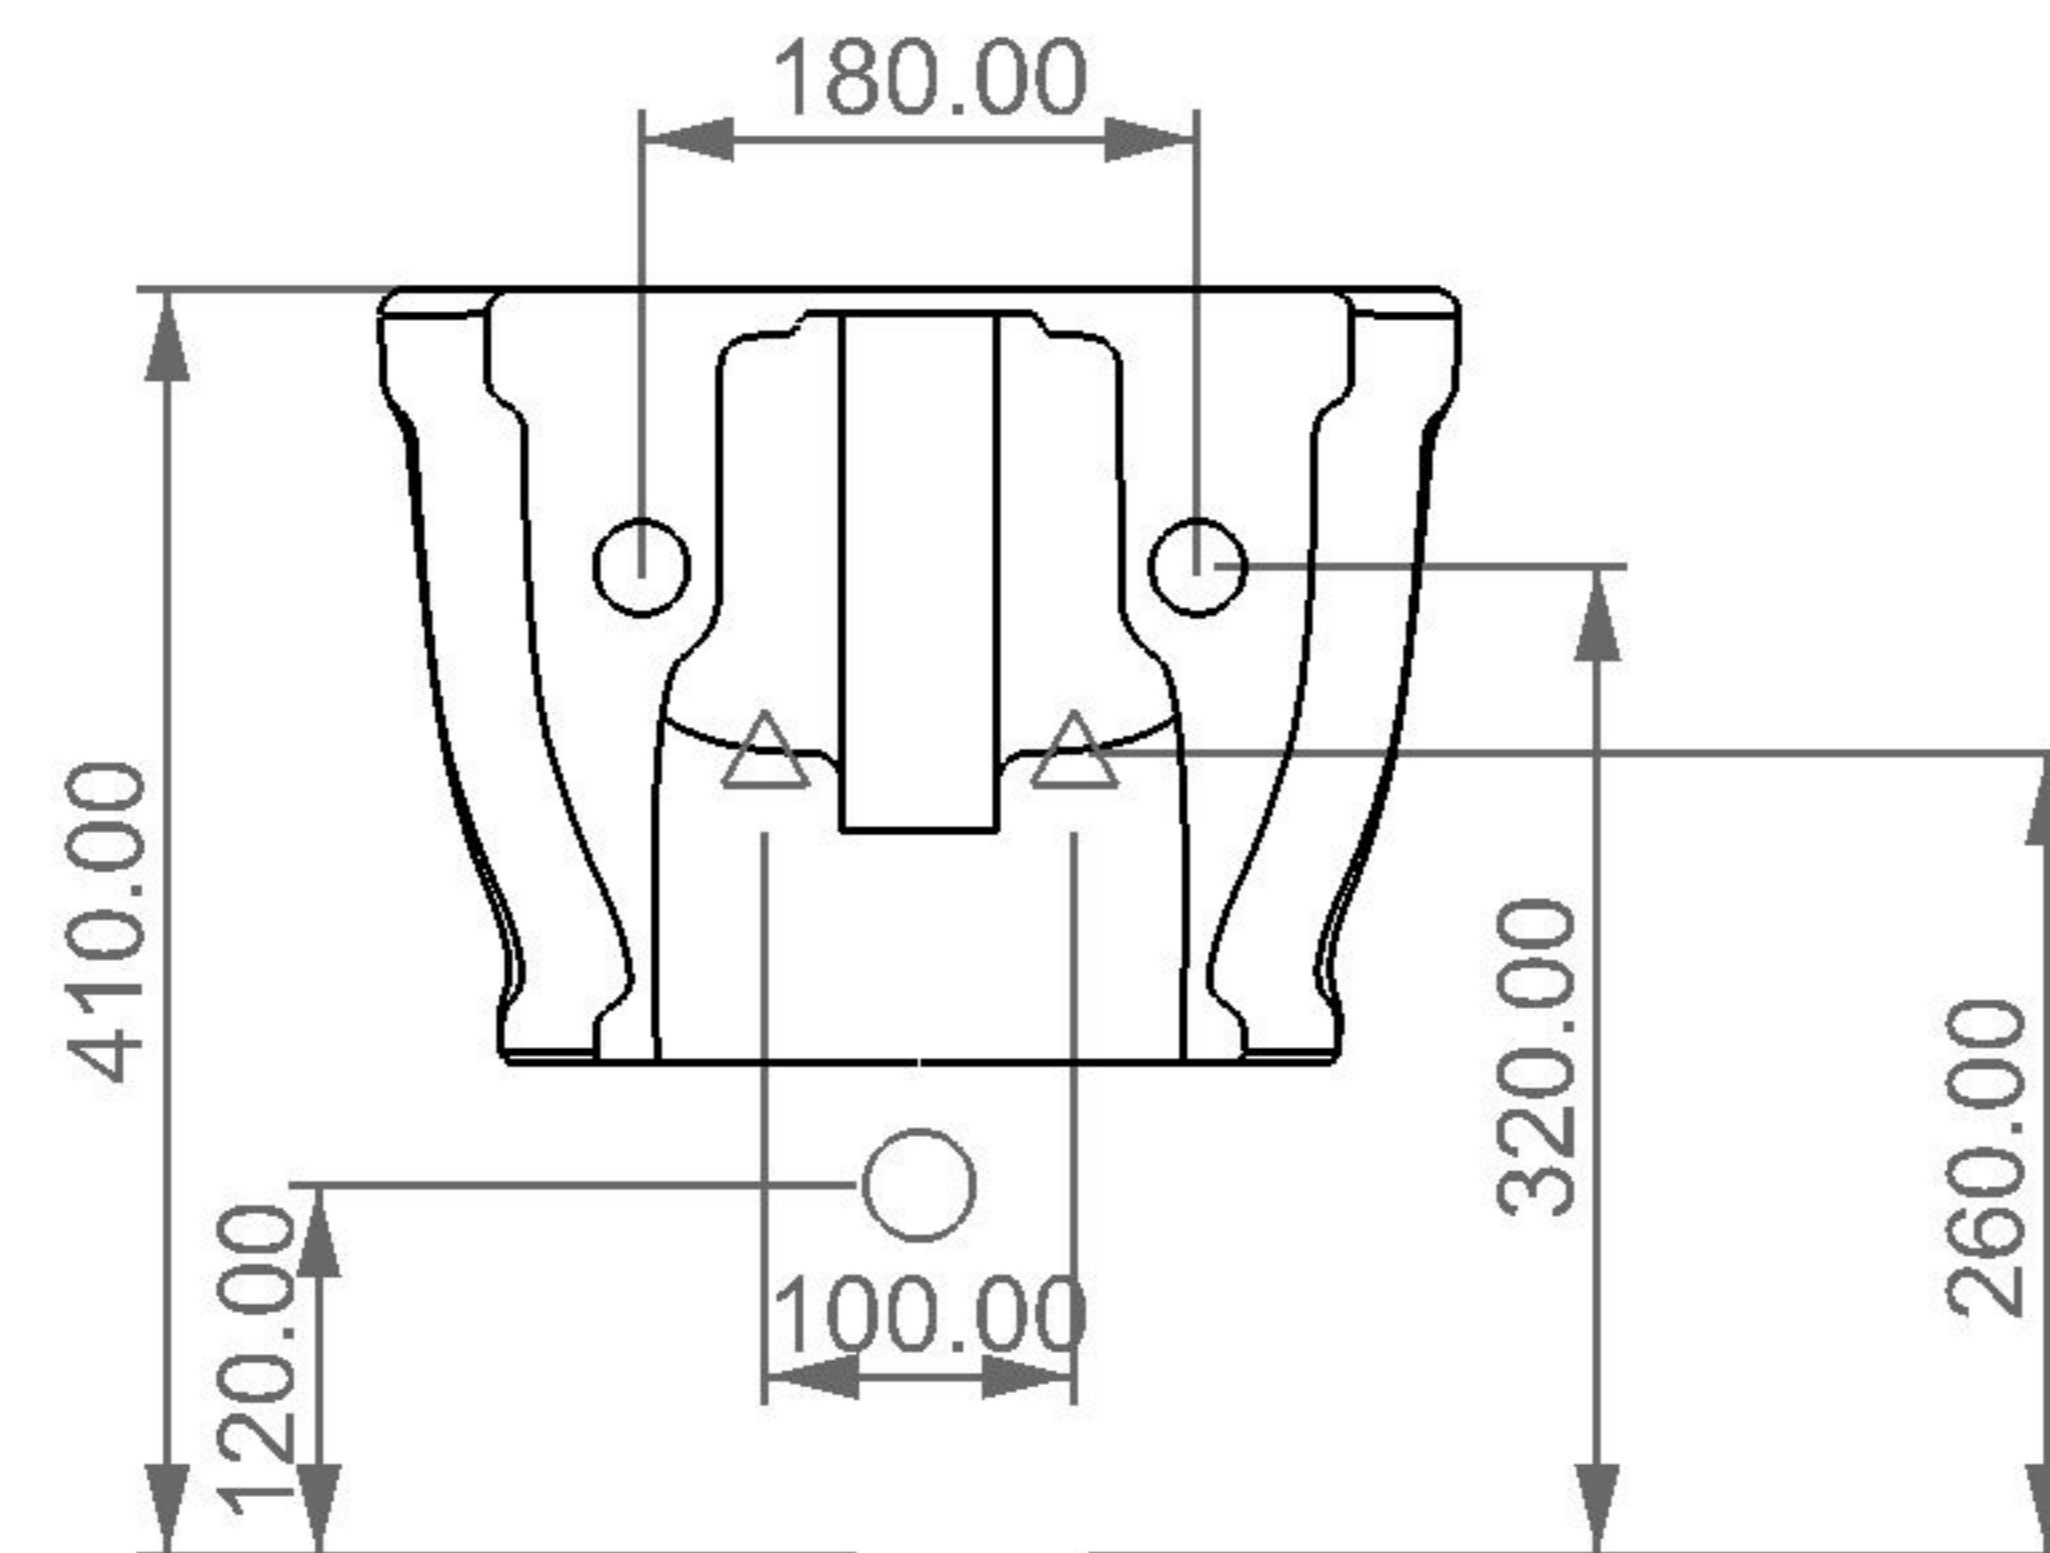

GSG
CERAMIC DESIGN

bidet sospeso TIME
bidet wall hung TIME

FRONT

LEFT

TOP

REAR

SECTION

Designation	
bidet sospeso TIME bidet wall hung TIME	
Scale	This drawing including the respective data may neither be duplicated nor modified nor altered without the consent of GSG Ceramic Design. The use of the data/technical drawings take place at users own risk and under exclusion of any liability of GSG Ceramic Design. The dimensions are not binding; products are subject to changes. Measurement shown may be subjected to small variations or are indicative.
1:10	
cod. TIBISO	