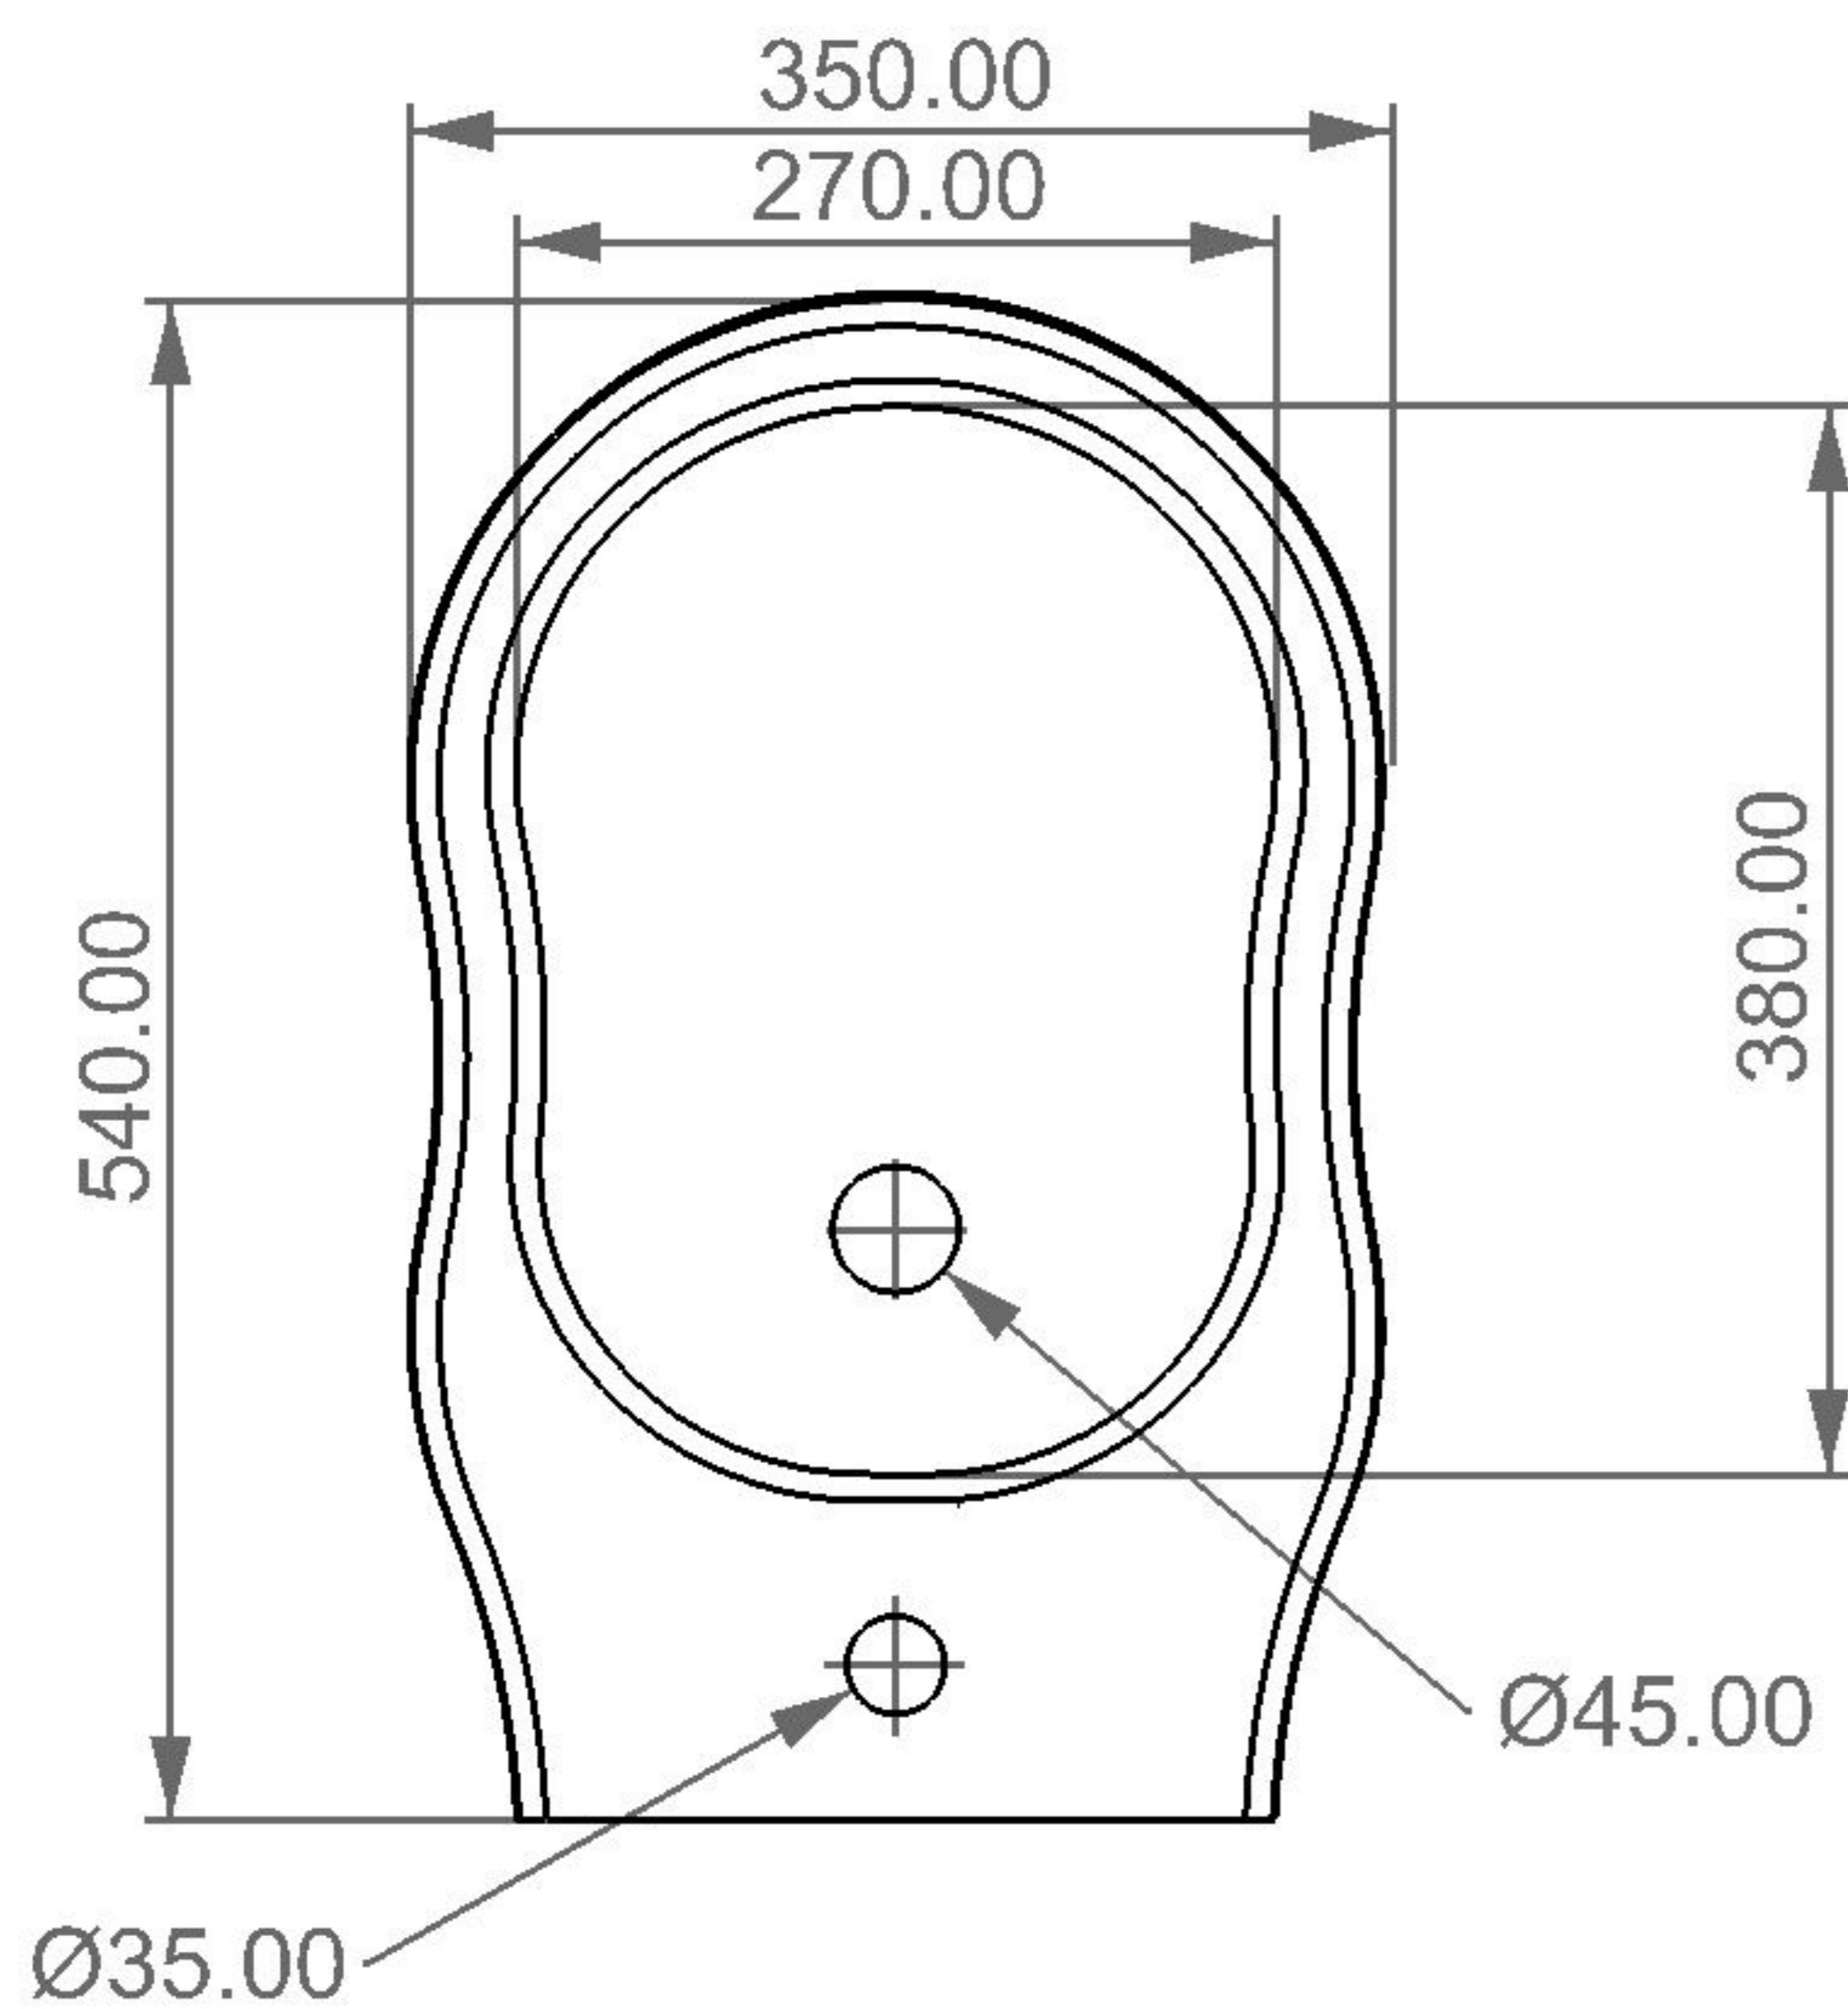

GSG
CERAMIC DESIGN

bidet sospeso TIME
bidet wall hung TIME

FRONT

LEFT

TOP

REAR

SECTION

Designation	
bidet sospeso TIME bidet wall hung TIME	
Scale	This drawing including the respective data may neither be duplicated nor modified nor altered without the consent of GSG Ceramic Design. The use of the data/technical drawings take place at users own risk and under exclusion of any liability of GSG Ceramic Design. The dimensions are not binding; products are subject to changes. Measurement shown may be subjected to small variations or are indicative.
1:10	
cod. TIBISO	