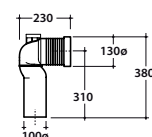

Cod. **VA079***

Curva tecnica per lo scarico a pavimento regolabile da 13 a 15 cm ø 10.
Elbow pipe for floor drain. Adjustable 13/15 cm ø 10.