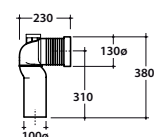

Scarico 4,5/3 Lt. Completo di FISSAGGIOGHOST®. Peso 26 Kg

Floor mounted wc 56.36 cm with adjustable water inlet/outlet MULTI. Wall drain turning into floor drain by means of the PVC pipe supplied on demand. Back to wall installation. Drain 4,5/ 3 Lt.FISSAGGIOGHOST® fixing kit included. Weight 26 kg.

Cod. **ST019BI**

Coprivaso rimovibile in duroplast con chiusura tradizionale. Peso 3 Kg
Removable duroplast seat-cover with traditional closing system. Weight 3 Kg

Cod. **ST020BI**

Coprivaso rimovibile in duroplast con chiusura rallentata. Peso 3 Kg
Removable duroplast seat-cover with soft-closing system. Weight 3 Kg

Cod. **VA077***

Raccordo per scarico a pavimento regolabile da 6 a 11 cm ø 11.
Elbow pipe for floor drain. Adjustable 6/11 cm ø 11.

Cod. **VA079***

Curva tecnica per lo scarico a pavimento regolabile da 12 a 15 cm ø 11.
Elbow pipe for floor drain. Adjustable 12/15 cm ø 11.

Cod. **VA078***

Raccordo per scarico a pavimento regolabile da 16 a 20 cm ø 10.
Elbow pipe for floor drain. Adjustable 16/20 cm ø 10.

Cod. **VA076**

Raccordo per scarico a parete cm. 35
Pipe for wall drain 35cm.