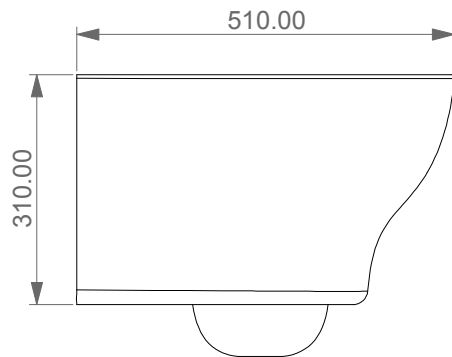

FRONT

LEFT

GSG
CERAMIC DESIGN

Vaso sospeso Speed senza brida
con sistema di scarico Smart Clean
Speed wc wall-hung rimless
with Smart Clean flushing system

TOP

REAR

SECTION

Designation
Vaso sospeso Speed senza brida
con sistema di scarico Smart Clean
Speed wc wall-hung rimless
with Smart Clean flushing system

Scale
1:10

cod. SPWC50

GSG
CERAMIC DESIGN

This drawing including the respected data may neither be duplicated nor modified nor altered without the consent of GSG Ceramic Design. The use of the data/technical drawings take place at users own risk and under exclusion of any liability of GSG Ceramic Design. The dimensions are not binding; products are subject to changes. Measurement shown may be subjected to small variations or are indicative.