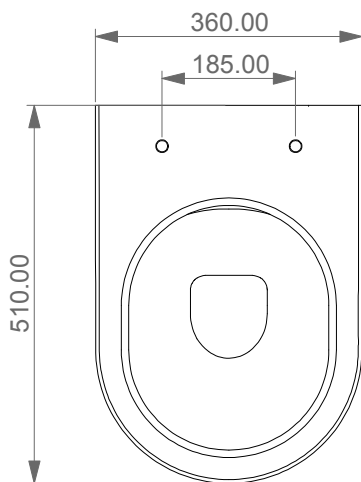

FRONT

LEFT

GSG
CERAMIC DESIGN

Vaso sospeso Speed senza brida
con sistema di scarico Smart Clean
Speed wc wall-hung rimless
with Smart Clean flushing system

TOP

REAR

SECTION

Designation
Vaso sospeso Speed senza brida
con sistema di scarico Smart Clean
Speed wc wall-hung rimless
with Smart Clean flushing system

Scale
1:10

cod. SPWC50

GSG
CERAMIC DESIGN

This drawing including the respected data may neither be duplicated nor modified nor altered without the consent of GSG Ceramic Design. The use of the data/technical drawings take place at users own risk and under exclusion of any liability of GSG Ceramic Design. The dimensions are not binding; products are subject to changes. Measurement shown may be subjected to small variations or are indicative.