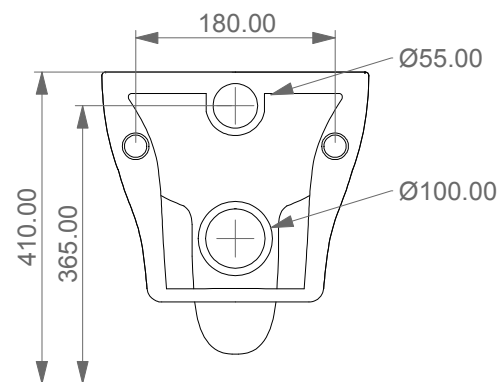

FRONT

LEFT

GSG
CERAMIC DESIGN

Vaso sospeso Speed senza brida
con sistema di scarico Smart Clean
Speed wc wall-hung rimless
with Smart Clean flushing system

TOP

REAR

SECTION

Designation
Vaso sospeso Speed senza brida
con sistema di scarico Smart Clean
Speed wc wall-hung rimless
with Smart Clean flushing system

Scale
1:10

cod. SPWC50

GSG
CERAMIC DESIGN

This drawing including the respected data may neither be duplicated nor modified nor altered without the consent of GSG Ceramic Design. The use of the data/technical drawings take place at users own risk and under exclusion of any liability of GSG Ceramic Design. The dimensions are not binding; products are subject to changes. Measurement shown may be subjected to small variations or are indicative.