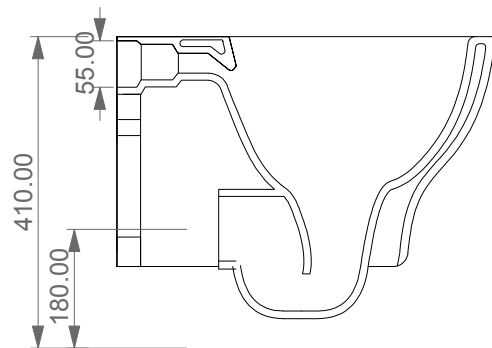

FRONT

LEFT

GSG
CERAMIC DESIGN

Vaso sospeso Speed senza brida
con sistema di scarico Smart Clean
Speed wc wall-hung rimless
with Smart Clean flushing system

TOP

REAR

SECTION

Designation
Vaso sospeso Speed senza brida
con sistema di scarico Smart Clean
Speed wc wall-hung rimless
with Smart Clean flushing system

Scale
1:10

cod. SPWC50

GSG
CERAMIC DESIGN

This drawing including the respected data may neither be duplicated nor modified nor altered without the consent of GSG Ceramic Design. The use of the data/technical drawings take place at users own risk and under exclusion of any liability of GSG Ceramic Design. The dimensions are not binding; products are subject to changes. Measurement shown may be subjected to small variations or are indicative.