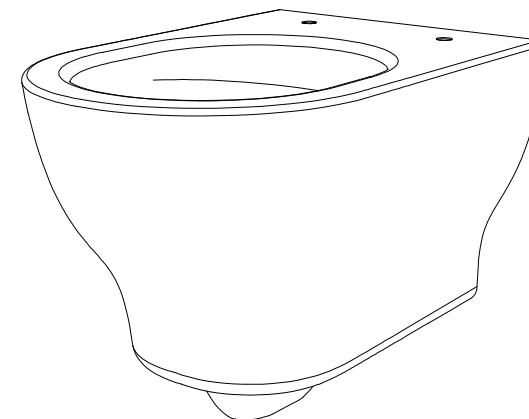

FRONT

LEFT

GSG
CERAMIC DESIGN

Vaso sospeso Speed senza brida
con sistema di scarico Smart Clean
Speed wc wall-hung rimless
with Smart Clean flushing system

TOP

REAR

SECTION

Designation
Vaso sospeso Speed senza brida
con sistema di scarico Smart Clean
Speed wc wall-hung rimless
with Smart Clean flushing system

Scale
1:10

cod. SPWC50

GSG
CERAMIC DESIGN

This drawing including the respected data may neither be duplicated nor modified nor altered without the consent of GSG Ceramic Design. The use of the data/technical drawings take place at users own risk and under exclusion of any liability of GSG Ceramic Design. The dimensions are not binding; products are subject to changes. Measurement shown may be subjected to small variations or are indicative.