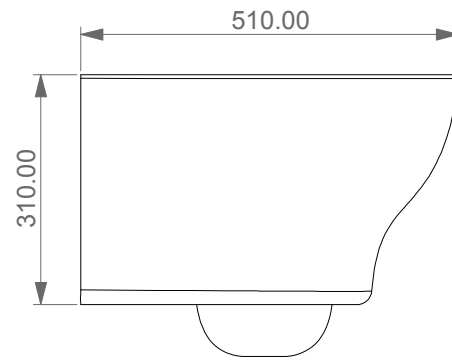

**GSGI**  
CERAMIC DESIGN

Vaso sospeso Speed senza brida  
con sistema di scarico Smart Clean  
Speed wc wall-hung rimless  
with Smart Clean flushing system

FRONT

LEFT

TOP

REAR

SECTION

Designation  
Vaso sospeso Speed senza brida  
con sistema di scarico Smart Clean  
Speed wc wall-hung rimless  
with Smart Clean flushing system

Scale  
1:10

cod. SPWC50

**GSGI**  
CERAMIC DESIGN

This drawing including the respected data may neither be duplicated nor modified nor altered without the consent of GSG Ceramic Design. The use of the data/technical drawings take place at users own risk and under exclusion of any liability of GSG Ceramic Design. The dimensions are not binding; products are subject to changes. Measurement shown may be subjected to small variations or are indicative.

FRONT

LEFT

TOP

REAR

SECTION

**GSG**  
CERAMIC DESIGN

Bidet sospeso Speed monoforo  
(senza foro su richiesta)  
Speed bidet wall-hung one hole  
(no hole on request)

<p>Designation Bidet sospeso Speed monoforo (senza foro su richiesta) Speed bidet wall-hung one hole (no hole on request)</p>	<p><b>GSG</b> CERAMIC DESIGN</p>
<p>Scale 1:10</p>	<p>This drawing including the respectedata may neither be duplicated nor modified nor altered without the consent of GSG Ceramic Design. The use of the data/technical drawings take place at users own risk and under exclusion of any liability of GSG Ceramic Design.</p>
<p>cod. SPBISO</p>	<p>The dimensions are not binding; products are subject to changes. Measurement shown may be subjected to small variations or are indicative.</p>