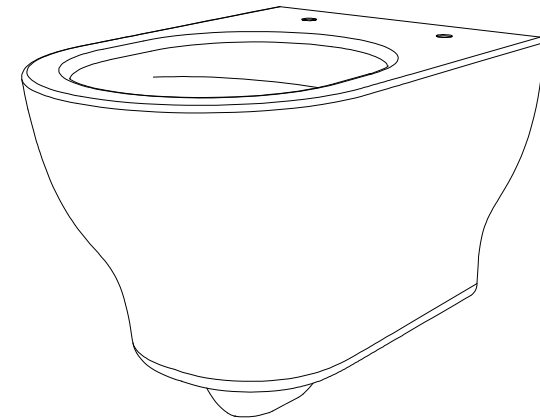

**GSGI**  
CERAMIC DESIGN

Vaso sospeso Speed senza brida  
con sistema di scarico Smart Clean  
Speed wc wall-hung rimless  
with Smart Clean flushing system

FRONT

LEFT

TOP

REAR

SECTION

Designation  
Vaso sospeso Speed senza brida  
con sistema di scarico Smart Clean  
Speed wc wall-hung rimless  
with Smart Clean flushing system

Scale  
1:10

cod. SPWC50

**GSGI**  
CERAMIC DESIGN

This drawing including the respected data may neither be duplicated nor modified nor altered without the consent of GSG Ceramic Design. The use of the data/technical drawings take place at users own risk and under exclusion of any liability of GSG Ceramic Design. The dimensions are not binding; products are subject to changes. Measurement shown may be subjected to small variations or are indicative.

FRONT

LEFT

TOP

REAR

SECTION

**GSG**  
CERAMIC DESIGN

Bidet sospeso Speed monoforo  
(senza foro su richiesta)  
Speed bidet wall-hung one hole  
(no hole on request)

<p>Designation Bidet sospeso Speed monoforo (senza foro su richiesta) Speed bidet wall-hung one hole (no hole on request)</p>	<p><b>GSG</b> CERAMIC DESIGN</p>
<p>Scale 1:10</p>	<p>This drawing including the respectedata may neither be duplicated nor modified nor altered without the consent of GSG Ceramic Design. The use of the data/technical drawings take place at users own risk and under exclusion of any liability of GSG Ceramic Design.</p>
<p>cod. SPBISO</p>	<p>The dimensions are not binding; products are subject to changes. Measurement shown may be subjected to small variations or are indicative.</p>