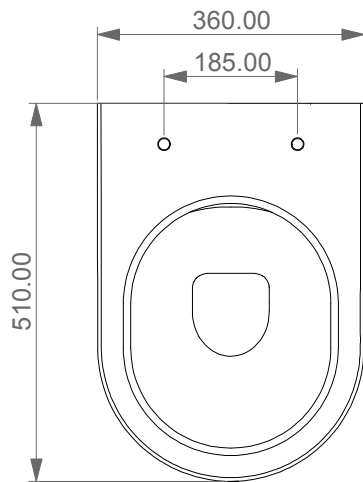

**GSGI**  
CERAMIC DESIGN

Vaso sospeso Speed senza brida  
con sistema di scarico Smart Clean  
Speed wc wall-hung rimless  
with Smart Clean flushing system

FRONT

LEFT

TOP

REAR

SECTION

Designation  
Vaso sospeso Speed senza brida  
con sistema di scarico Smart Clean  
Speed wc wall-hung rimless  
with Smart Clean flushing system

Scale  
1:10

cod. SPWC50

**GSGI**  
CERAMIC DESIGN

This drawing including the respected data may neither be duplicated nor modified nor altered without the consent of GSG Ceramic Design. The use of the data/technical drawings take place at users own risk and under exclusion of any liability of GSG Ceramic Design. The dimensions are not binding; products are subject to changes. Measurement shown may be subjected to small variations or are indicative.

FRONT

LEFT

TOP

REAR

SECTION

**GSG**  
CERAMIC DESIGN

Bidet sospeso Speed monoforo  
(senza foro su richiesta)  
Speed bidet wall-hung one hole  
(no hole on request)

<p>Designation Bidet sospeso Speed monoforo (senza foro su richiesta) Speed bidet wall-hung one hole (no hole on request)</p>	<p><b>GSG</b> CERAMIC DESIGN</p>
<p>Scale 1:10</p>	<p>This drawing including the respectedata may neither be duplicated nor modified nor altered without the consent of GSG Ceramic Design. The use of the data/technical drawings take place at users own risk and under exclusion of any liability of GSG Ceramic Design.</p>
<p>cod. SPBISO</p>	<p>The dimensions are not binding; products are subject to changes. Measurement shown may be subjected to small variations or are indicative.</p>