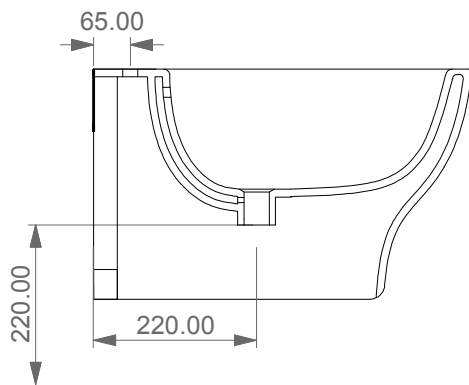

Scale  
1:10

cod. SPWC50

**GSGI**  
CERAMIC DESIGN

This drawing including the respected data may neither be duplicated nor modified nor altered without the consent of GSG Ceramic Design. The use of the data/technical drawings take place at users own risk and under exclusion of any liability of GSG Ceramic Design. The dimensions are not binding; products are subject to changes. Measurement shown may be subjected to small variations or are indicative.

FRONT

LEFT

TOP

REAR

SECTION

**GSG**  
CERAMIC DESIGN

Bidet sospeso Speed monoforo  
(senza foro su richiesta)  
Speed bidet wall-hung one hole  
(no hole on request)

<p>Designation Bidet sospeso Speed monoforo (senza foro su richiesta) Speed bidet wall-hung one hole (no hole on request)</p>	<p><b>GSG</b> CERAMIC DESIGN</p>
<p>Scale 1:10</p>	<p>This drawing including the respectedata may neither be duplicated nor modified nor altered without the consent of GSG Ceramic Design. The use of the data/technical drawings take place at users own risk and under exclusion of any liability of GSG Ceramic Design.</p>
<p>cod. SPBISO</p>	<p>The dimensions are not binding; products are subject to changes. Measurement shown may be subjected to small variations or are indicative.</p>