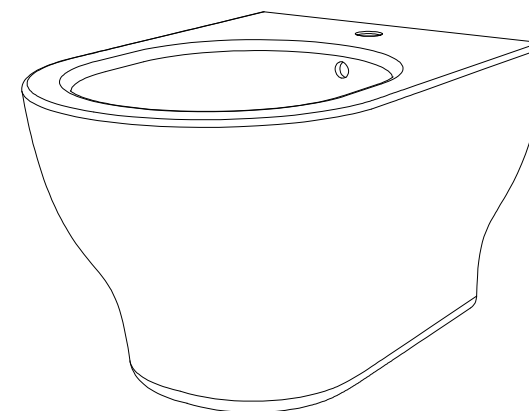

**GSGI**  
CERAMIC DESIGN

Vaso sospeso Speed senza brida  
con sistema di scarico Smart Clean  
Speed wc wall-hung rimless  
with Smart Clean flushing system

FRONT

LEFT

TOP

REAR

SECTION

Designation  
Vaso sospeso Speed senza brida  
con sistema di scarico Smart Clean  
Speed wc wall-hung rimless  
with Smart Clean flushing system

Scale  
1:10

cod. SPWC50

**GSGI**  
CERAMIC DESIGN

This drawing including the respected data may neither be duplicated nor modified nor altered without the consent of GSG Ceramic Design. The use of the data/technical drawings take place at users own risk and under exclusion of any liability of GSG Ceramic Design. The dimensions are not binding; products are subject to changes. Measurement shown may be subjected to small variations or are indicative.

FRONT

LEFT

TOP

REAR

SECTION

**GSG**  
CERAMIC DESIGN

Bidet sospeso Speed monoforo  
(senza foro su richiesta)  
Speed bidet wall-hung one hole  
(no hole on request)

<p>Designation Bidet sospeso Speed monoforo (senza foro su richiesta) Speed bidet wall-hung one hole (no hole on request)</p>	<p><b>GSG</b> CERAMIC DESIGN</p>
<p>Scale 1:10</p>	<p>This drawing including the respectedata may neither be duplicated nor modified nor altered without the consent of GSG Ceramic Design. The use of the data/technical drawings take place at users own risk and under exclusion of any liability of GSG Ceramic Design.</p>
<p>cod. SPBISO</p>	<p>The dimensions are not binding; products are subject to changes. Measurement shown may be subjected to small variations or are indicative.</p>