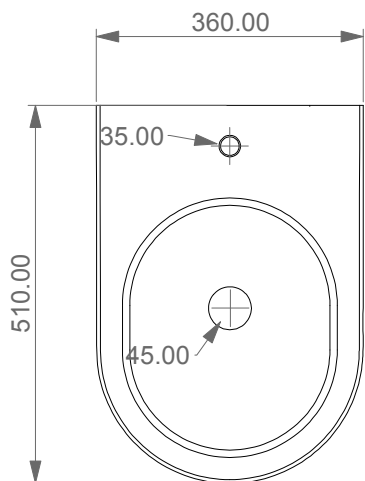

**GSGI**  
CERAMIC DESIGN

Vaso sospeso Speed senza brida  
con sistema di scarico Smart Clean  
Speed wc wall-hung rimless  
with Smart Clean flushing system

FRONT

LEFT

TOP

REAR

SECTION

Designation  
Vaso sospeso Speed senza brida  
con sistema di scarico Smart Clean  
Speed wc wall-hung rimless  
with Smart Clean flushing system

Scale  
1:10

cod. SPWC50

**GSGI**  
CERAMIC DESIGN

This drawing including the respected data may neither be duplicated nor modified nor altered without the consent of GSG Ceramic Design. The use of the data/technical drawings take place at users own risk and under exclusion of any liability of GSG Ceramic Design. The dimensions are not binding; products are subject to changes. Measurement shown may be subjected to small variations or are indicative.

FRONT

LEFT

TOP

REAR

SECTION

**GSG**  
CERAMIC DESIGN

Bidet sospeso Speed monoforo  
(senza foro su richiesta)  
Speed bidet wall-hung one hole  
(no hole on request)

<p>Designation Bidet sospeso Speed monoforo (senza foro su richiesta) Speed bidet wall-hung one hole (no hole on request)</p>	<p><b>GSG</b> CERAMIC DESIGN</p>
<p>Scale 1:10</p>	<p>This drawing including the respectedata may neither be duplicated nor modified nor altered without the consent of GSG Ceramic Design. The use of the data/technical drawings take place at users own risk and under exclusion of any liability of GSG Ceramic Design.</p>
<p>cod. SPBISO</p>	<p>The dimensions are not binding; products are subject to changes. Measurement shown may be subjected to small variations or are indicative.</p>