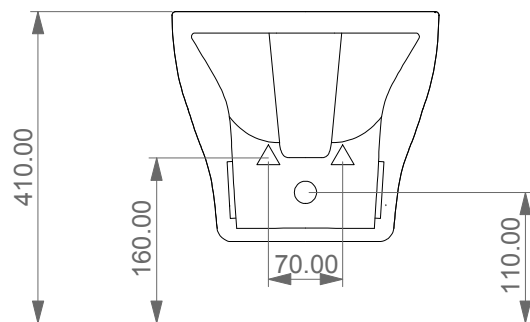

**GSGI**  
CERAMIC DESIGN

Vaso sospeso Speed senza brida  
con sistema di scarico Smart Clean  
Speed wc wall-hung rimless  
with Smart Clean flushing system

FRONT

LEFT

TOP

REAR

SECTION

Designation  
Vaso sospeso Speed senza brida  
con sistema di scarico Smart Clean  
Speed wc wall-hung rimless  
with Smart Clean flushing system

Scale  
1:10

cod. SPWC50

**GSGI**  
CERAMIC DESIGN

This drawing including the respected data may neither be duplicated nor modified nor altered without the consent of GSG Ceramic Design. The use of the data/technical drawings take place at users own risk and under exclusion of any liability of GSG Ceramic Design. The dimensions are not binding; products are subject to changes. Measurement shown may be subjected to small variations or are indicative.

FRONT

LEFT

TOP

REAR

SECTION

**GSG**  
CERAMIC DESIGN

Bidet sospeso Speed monoforo  
(senza foro su richiesta)  
Speed bidet wall-hung one hole  
(no hole on request)

<p>Designation Bidet sospeso Speed monoforo (senza foro su richiesta) Speed bidet wall-hung one hole (no hole on request)</p>	<p><b>GSG</b> CERAMIC DESIGN</p>
<p>Scale 1:10</p>	<p>This drawing including the respectedata may neither be duplicated nor modified nor altered without the consent of GSG Ceramic Design. The use of the data/technical drawings take place at users own risk and under exclusion of any liability of GSG Ceramic Design.</p>
<p>cod. SPBISO</p>	<p>The dimensions are not binding; products are subject to changes. Measurement shown may be subjected to small variations or are indicative.</p>