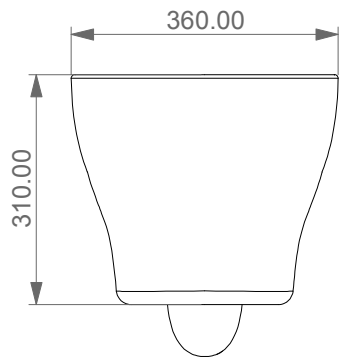

**GSGI**  
CERAMIC DESIGN

Vaso sospeso Speed senza brida  
con sistema di scarico Smart Clean  
Speed wc wall-hung rimless  
with Smart Clean flushing system

FRONT

LEFT

TOP

REAR

SECTION

Designation  
Vaso sospeso Speed senza brida  
con sistema di scarico Smart Clean  
Speed wc wall-hung rimless  
with Smart Clean flushing system

Scale  
1:10

cod. SPWC50

**GSGI**  
CERAMIC DESIGN

This drawing including the respected data may neither be duplicated nor modified nor altered without the consent of GSG Ceramic Design. The use of the data/technical drawings take place at users own risk and under exclusion of any liability of GSG Ceramic Design. The dimensions are not binding; products are subject to changes. Measurement shown may be subjected to small variations or are indicative.

FRONT

LEFT

TOP

REAR

SECTION

**GSG**  
CERAMIC DESIGN

Bidet sospeso Speed monoforo  
(senza foro su richiesta)  
Speed bidet wall-hung one hole  
(no hole on request)

<p>Designation Bidet sospeso Speed monoforo (senza foro su richiesta) Speed bidet wall-hung one hole (no hole on request)</p>	<p><b>GSG</b> CERAMIC DESIGN</p>
<p>Scale 1:10</p>	<p>This drawing including the respectedata may neither be duplicated nor modified nor altered without the consent of GSG Ceramic Design. The use of the data/technical drawings take place at users own risk and under exclusion of any liability of GSG Ceramic Design.</p>
<p>cod. SPBISO</p>	<p>The dimensions are not binding; products are subject to changes. Measurement shown may be subjected to small variations or are indicative.</p>