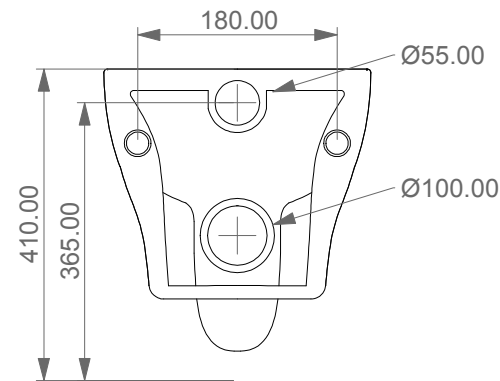

**GSGI**  
CERAMIC DESIGN

Vaso sospeso Speed senza brida  
con sistema di scarico Smart Clean  
Speed wc wall-hung rimless  
with Smart Clean flushing system

FRONT

LEFT

TOP

REAR

SECTION

Designation  
Vaso sospeso Speed senza brida  
con sistema di scarico Smart Clean  
Speed wc wall-hung rimless  
with Smart Clean flushing system

Scale  
1:10

cod. SPWC50

**GSGI**  
CERAMIC DESIGN

This drawing including the respected data may neither be duplicated nor modified nor altered without the consent of GSG Ceramic Design. The use of the data/technical drawings take place at users own risk and under exclusion of any liability of GSG Ceramic Design. The dimensions are not binding; products are subject to changes. Measurement shown may be subjected to small variations or are indicative.

FRONT

LEFT

TOP

REAR

SECTION

**GSG**  
CERAMIC DESIGN

Bidet sospeso Speed monoforo  
(senza foro su richiesta)  
Speed bidet wall-hung one hole  
(no hole on request)

<p>Designation Bidet sospeso Speed monoforo (senza foro su richiesta) Speed bidet wall-hung one hole (no hole on request)</p>	<p><b>GSG</b> CERAMIC DESIGN</p>
<p>Scale 1:10</p>	<p>This drawing including the respectedata may neither be duplicated nor modified nor altered without the consent of GSG Ceramic Design. The use of the data/technical drawings take place at users own risk and under exclusion of any liability of GSG Ceramic Design.</p>
<p>cod. SPBISO</p>	<p>The dimensions are not binding; products are subject to changes. Measurement shown may be subjected to small variations or are indicative.</p>