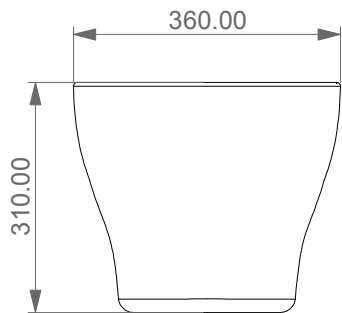

**GSGI**  
CERAMIC DESIGN

Vaso sospeso Speed senza brida  
con sistema di scarico Smart Clean  
Speed wc wall-hung rimless  
with Smart Clean flushing system

FRONT

LEFT

TOP

REAR

SECTION

Designation  
Vaso sospeso Speed senza brida  
con sistema di scarico Smart Clean  
Speed wc wall-hung rimless  
with Smart Clean flushing system

Scale  
1:10

cod. SPWC50

**GSGI**  
CERAMIC DESIGN

This drawing including the respected data may neither be duplicated nor modified nor altered without the consent of GSG Ceramic Design. The use of the data/technical drawings take place at users own risk and under exclusion of any liability of GSG Ceramic Design. The dimensions are not binding; products are subject to changes. Measurement shown may be subjected to small variations or are indicative.

FRONT

LEFT

TOP

REAR

SECTION

**GSG**  
CERAMIC DESIGN

Bidet sospeso Speed monoforo  
(senza foro su richiesta)  
Speed bidet wall-hung one hole  
(no hole on request)

<p>Designation Bidet sospeso Speed monoforo (senza foro su richiesta) Speed bidet wall-hung one hole (no hole on request)</p>	<p><b>GSG</b> CERAMIC DESIGN</p>
<p>Scale 1:10</p>	<p>This drawing including the respectedata may neither be duplicated nor modified nor altered without the consent of GSG Ceramic Design. The use of the data/technical drawings take place at users own risk and under exclusion of any liability of GSG Ceramic Design.</p>
<p>cod. SPBISO</p>	<p>The dimensions are not binding; products are subject to changes. Measurement shown may be subjected to small variations or are indicative.</p>