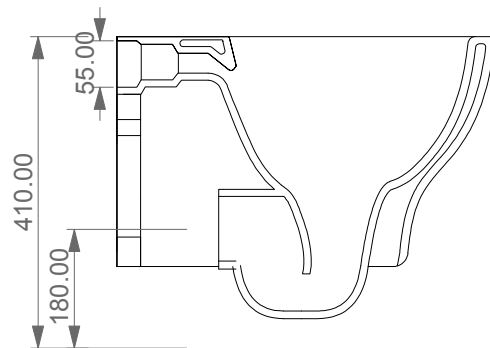

**GSGI**  
CERAMIC DESIGN

Vaso sospeso Speed senza brida  
con sistema di scarico Smart Clean  
Speed wc wall-hung rimless  
with Smart Clean flushing system

FRONT

LEFT

TOP

REAR

SECTION

Designation  
Vaso sospeso Speed senza brida  
con sistema di scarico Smart Clean  
Speed wc wall-hung rimless  
with Smart Clean flushing system

Scale  
1:10

cod. SPWC50

**GSGI**  
CERAMIC DESIGN

This drawing including the respected data may neither be duplicated nor modified nor altered without the consent of GSG Ceramic Design. The use of the data/technical drawings take place at users own risk and under exclusion of any liability of GSG Ceramic Design. The dimensions are not binding; products are subject to changes. Measurement shown may be subjected to small variations or are indicative.

FRONT

LEFT

TOP

REAR

SECTION

**GSG**  
CERAMIC DESIGN

Bidet sospeso Speed monoforo  
(senza foro su richiesta)  
Speed bidet wall-hung one hole  
(no hole on request)

<p>Designation Bidet sospeso Speed monoforo (senza foro su richiesta) Speed bidet wall-hung one hole (no hole on request)</p>	<p><b>GSG</b> CERAMIC DESIGN</p>
<p>Scale 1:10</p>	<p>This drawing including the respectedata may neither be duplicated nor modified nor altered without the consent of GSG Ceramic Design. The use of the data/technical drawings take place at users own risk and under exclusion of any liability of GSG Ceramic Design.</p>
<p>cod. SPBISO</p>	<p>The dimensions are not binding; products are subject to changes. Measurement shown may be subjected to small variations or are indicative.</p>