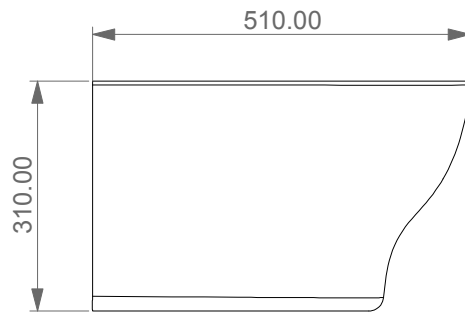

Scale  
1:10

cod. SPWC50

**GSGI**  
CERAMIC DESIGN

This drawing including the respected data may neither be duplicated nor modified nor altered without the consent of GSG Ceramic Design. The use of the data/technical drawings take place at users own risk and under exclusion of any liability of GSG Ceramic Design. The dimensions are not binding; products are subject to changes. Measurement shown may be subjected to small variations or are indicative.

FRONT

LEFT

TOP

REAR

SECTION

**GSG**  
CERAMIC DESIGN

Bidet sospeso Speed monoforo  
(senza foro su richiesta)  
Speed bidet wall-hung one hole  
(no hole on request)

<p>Designation Bidet sospeso Speed monoforo (senza foro su richiesta) Speed bidet wall-hung one hole (no hole on request)</p>	<p><b>GSG</b> CERAMIC DESIGN</p>
<p>Scale 1:10</p>	<p>This drawing including the respectedata may neither be duplicated nor modified nor altered without the consent of GSG Ceramic Design. The use of the data/technical drawings take place at users own risk and under exclusion of any liability of GSG Ceramic Design.</p>
<p>cod. SPBISO</p>	<p>The dimensions are not binding; products are subject to changes. Measurement shown may be subjected to small variations or are indicative.</p>