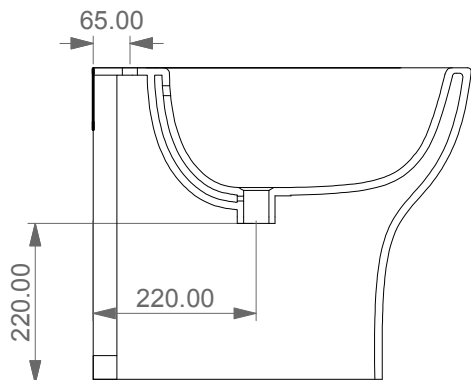

FRONT

LEFT

GSG
CERAMIC DESIGN

Bidet a terra Speed monoforo
(senza foro, tre fori su richiesta)
Speed bidet back to wall one hole
(no hole, three holes on request)

TOP

REAR

SECTION

Designation
Bidet a terra Speed monoforo
(senza foro, tre fori su richiesta)
Speed bidet back to wall one hole
(no hole, three holes on request)

Scale
1:10

cod. SPBI01

GSG
CERAMIC DESIGN

This drawing including the respectedata may neither be duplicated nor modified nor altered without the consent of GSG Ceramic Design. The use of the data/technical drawings take place at users own risk and under exclusion of any liability of GSG Ceramic Design. The dimensions are not binding; products are subject to changes. Measurement shown may be subjected to small variations or are indicative.