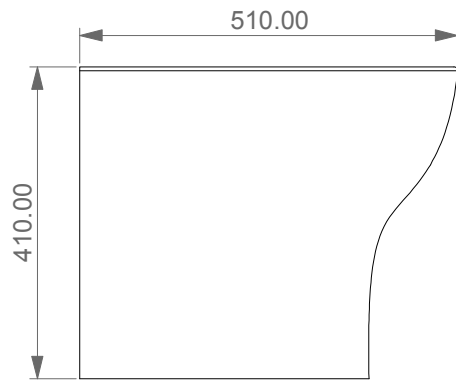

FRONT

LEFT

GSG
CERAMIC DESIGN

Bidet a terra Speed monoforo
(senza foro, tre fori su richiesta)
Speed bidet back to wall one hole
(no hole, three holes on request)

TOP

REAR

SECTION

Designation
Bidet a terra Speed monoforo
(senza foro, tre fori su richiesta)
Speed bidet back to wall one hole
(no hole, three holes on request)

Scale
1:10

cod. SPBI01

GSG
CERAMIC DESIGN

This drawing including the respectedata may neither be duplicated nor modified nor altered without the consent of GSG Ceramic Design. The use of the data/technical drawings take place at users own risk and under exclusion of any liability of GSG Ceramic Design. The dimensions are not binding; products are subject to changes. Measurement shown may be subjected to small variations or are indicative.