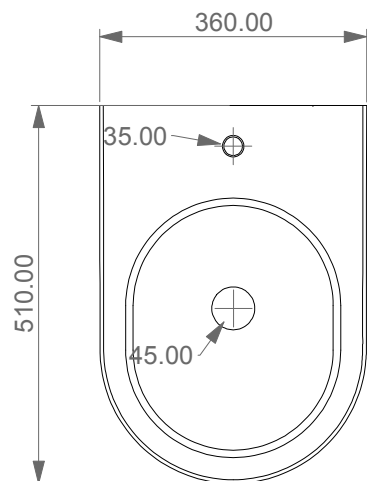

FRONT

LEFT

GSG
CERAMIC DESIGN

Bidet a terra Speed monoforo
(senza foro, tre fori su richiesta)
Speed bidet back to wall one hole
(no hole, three holes on request)

TOP

REAR

SECTION

Designation
Bidet a terra Speed monoforo
(senza foro, tre fori su richiesta)
Speed bidet back to wall one hole
(no hole, three holes on request)

Scale
1:10

cod. SPBI01

GSG
CERAMIC DESIGN

This drawing including the respectedata may neither be duplicated nor modified nor altered without the consent of GSG Ceramic Design. The use of the data/technical drawings take place at users own risk and under exclusion of any liability of GSG Ceramic Design. The dimensions are not binding; products are subject to changes. Measurement shown may be subjected to small variations or are indicative.