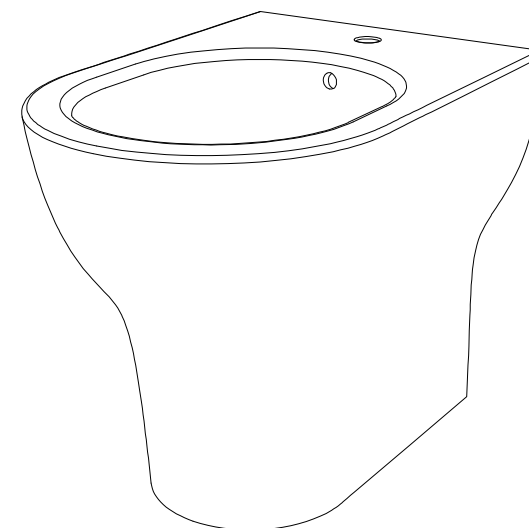

FRONT

LEFT

GSG
CERAMIC DESIGN

Bidet a terra Speed monoforo
(senza foro, tre fori su richiesta)
Speed bidet back to wall one hole
(no hole, three holes on request)

TOP

REAR

SECTION

Designation
Bidet a terra Speed monoforo
(senza foro, tre fori su richiesta)
Speed bidet back to wall one hole
(no hole, three holes on request)

Scale
1:10

cod. SPBI01

GSG
CERAMIC DESIGN

This drawing including the respectedata may neither be duplicated nor modified nor altered without the consent of GSG Ceramic Design. The use of the data/technical drawings take place at users own risk and under exclusion of any liability of GSG Ceramic Design. The dimensions are not binding; products are subject to changes. Measurement shown may be subjected to small variations or are indicative.