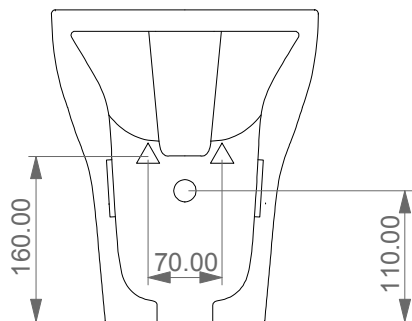

FRONT

LEFT

GSG
CERAMIC DESIGN

Bidet a terra Speed monoforo
(senza foro, tre fori su richiesta)
Speed bidet back to wall one hole
(no hole, three holes on request)

TOP

REAR

SECTION

Designation
Bidet a terra Speed monoforo
(senza foro, tre fori su richiesta)
Speed bidet back to wall one hole
(no hole, three holes on request)

Scale
1:10

cod. SPBI01

GSG
CERAMIC DESIGN

This drawing including the respectedata may neither be duplicated nor modified nor altered without the consent of GSG Ceramic Design. The use of the data/technical drawings take place at users own risk and under exclusion of any liability of GSG Ceramic Design. The dimensions are not binding; products are subject to changes. Measurement shown may be subjected to small variations or are indicative.