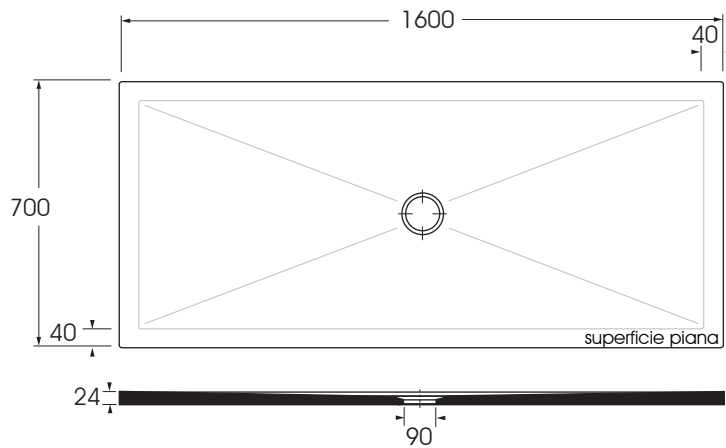

SDPD16007020

piatto doccia/ shower tray

codice
code

Piatto doccia SoloDue H2 cm 160 X 70.
SoloDue h2 cm 160 X 70 shower tray.

cotone/ cotton

SDPD16007020CT

finiture COLORS 1250°/ COLORS 1250° finishing

SDPD16007020...

scala/scale 1:20 dimensioni/dimensions in mm

- Colori disponibili per tutti i prodotti SOLODUE
e per il tappo copripiletta

COLORS 1250°

- Available for all SOLODUE products
and for the free flow drains

Le malteceramiche

SHINE

Complementi/complements:

Codice
code

Codice
code

Piletta doccia 1" 1/4 di diametro (ø 90) con tappo COLORATO:
COLORS 1250° / Le malteceramiche / SHINE

1" 1/4 (ø 90) diameter waste system for shower tray provided with
colors top: COLORS 1250° / le malteceramiche / SHINE

SIF/H2C

Piletta doccia 1" 1/4 di diametro (ø 90) con tappo CROMATO:

1" 1/4 (ø 90) diameter waste system for shower tray provided with
CROME

SIF/H2

TECHNICAL SHEET n°: 01	DESIGNER: OFFICINA AZZURRA	CODE: SDPD16007020	Azzurra sanitari in ceramica S.p.a. via Civita Castellana snc 01030 Castel S.Elia (VT) - ITALY Tel.+39.0761 518155 Fax.+39.0761 514560	
SHEET FORMAT: A4	ISO	REVISION: 03	SCALE: 1:20	DATE: 19/01/2023
REGULATIONS: CE EN 14527 / EN251 / Dop-14527*				
All the measurements respect the tolerances provided by the "AZZURRA QUALITY GUIDELINES".				