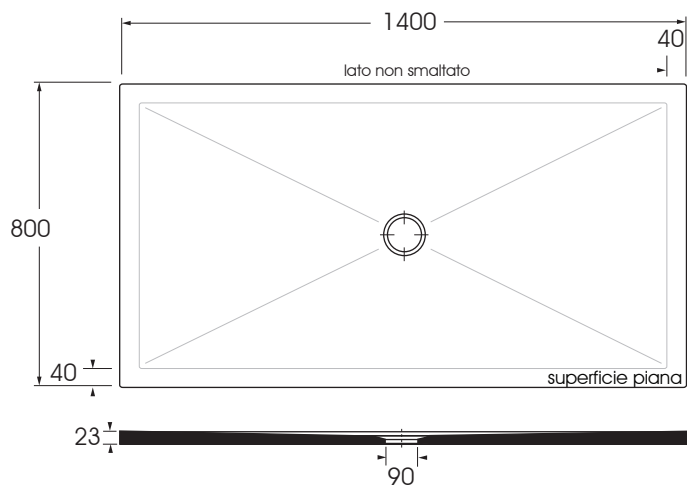

SDPD14008020

piatto doccia/ shower tray

codice
code

Piatto doccia SoloDue H2 cm 140 X 80.
SoloDue h2 cm 140 X 80 shower tray.

cotone/ cotton

SDPD14008020CT

finiture COLORS 1250°/ COLORS 1250° finishing

SDPD14008020...

scala/scale 1:20 dimensioni/dimensions in mm

- Colori disponibili per tutti i prodotti SOLODUE
e per il tappo copripiletta

COLORS 1250°

- Available for all SOLODUE products
and for the free flow drains

Le malteceramiche

SHINE

Complementi/complements:

Codice
code

Codice
code

Piletta doccia 1" 1/4 di diametro (ø 90) con tappo COLORATO:
COLORS 1250° / Le malteceramiche / SHINE

1" 1/4 (ø 90) diameter waste system for shower tray provided with
colors top: COLORS 1250° / le malteceramiche / SHINE

SIF/H2C

Piletta doccia 1" 1/4 di diametro (ø 90) con tappo CROMATO:

1" 1/4 (ø 90) diameter waste system for shower tray provided with
CROME

SIF/H2

TECHNICAL SHEET n°: 01	DESIGNER: OFFICINA AZZURRA	CODE: SDPD14008020	Azzurra sanitari in ceramica S.p.a. via Civita Castellana snc 01030 Castel S.Elia (VT) - ITALY Tel.+39.0761 518155 Fax.+39.0761 514560	
SHEET FORMAT: A4	ISO	REVISION: 03	SCALE: 1:20	DATE: 19/01/2023
REGULATIONS: CE EN 14527 / EN251 / Dop-14527*				
All the measurements respect the tolerances provided by the "AZZURRA QUALITY GUIDELINES".				