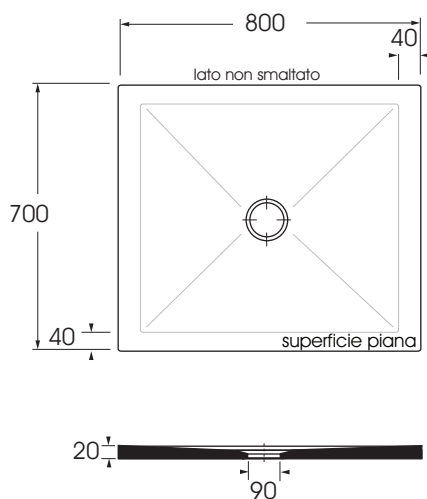

SDPD08007020

piatto doccia/ shower tray

codice
code

Piatto doccia SoloDue H2 cm 80 X 70.
SoloDue h2 cm 80 X 70 shower tray.

cotone/ cotton

SDPD08007020CT

finiture COLORS 1250°/ COLORS 1250° finishing

SDPD08007020...

scala/scale 1:20 dimensioni/dimensions in mm

- Colori disponibili per tutti i prodotti SOLODUE
e per il tappo copripiletta

COLORS 1250°

- Available for all SOLODUE products
and for the free flow drains

Le malteceramiche

SHINE

Complementi/complements:

Codice
code

Codice
code

Piletta doccia 1" 1/4 di diametro (ø 90) con tappo COLORATO:
COLORS 1250° / Le malteceramiche / SHINE

1" 1/4 (ø 90) diameter waste system for shower tray provided with
colors top: COLORS 1250° / le malteceramiche / SHINE

SIF/H2C

Piletta doccia 1" 1/4 di diametro (ø 90) con tappo CROMATO:

1" 1/4 (ø 90) diameter waste system for shower tray provided with
CROME

SIF/H2

TECHNICAL SHEET n°: 01	DESIGNER: OFFICINA AZZURRA	CODE: SDPD08007020	Azzurra sanitari in ceramica S.p.a. via Civita Castellana snc 01030 Castel S.Elia (VT) - ITALY Tel.+39.0761 518155 Fax.+39.0761 514560	
SHEET FORMAT: A4	ISO	REVISION: 03	SCALE: 1:20	DATE: 19/01/2023
REGULATIONS: CE EN 14527 / EN251 / Dop-14527*				
All the measurements respect the tolerances provided by the "AZZURRA QUALITY GUIDELINES".				