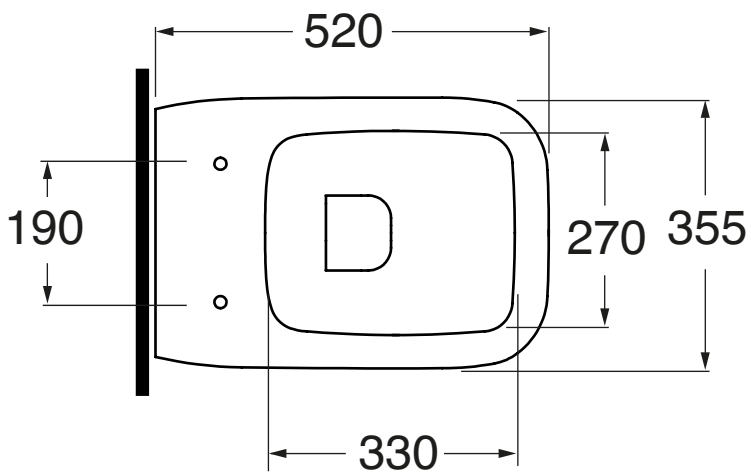

## PRU 100

Vaso con scarico a parete trasformabile a terra tramite curva tecnica in plastica

W.c. with wall trap changeable into floor trap by plastic technical bend

Dimensioni/dimensions: 52x36xH 42 cm

# PRU 500

Bidet monoforo  
One-hole bidet

Dimensioni/dimensions: 52x36xH 42 cm