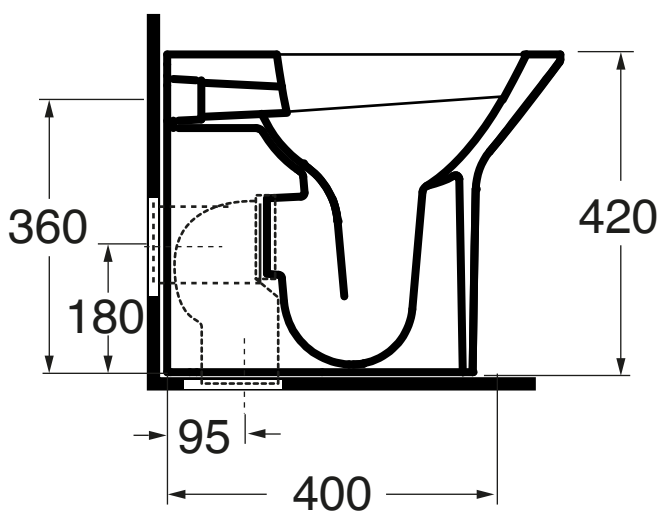

## PRU 100

Vaso con scarico a parete trasformabile a terra tramite curva tecnica in plastica

W.c. with wall trap changeable into floor trap by plastic technical bend

Dimensioni/dimensions: 52x36xH 42 cm

# PRU 500

Bidet monoforo  
One-hole bidet

Dimensioni/dimensions: 52x36xH 42 cm