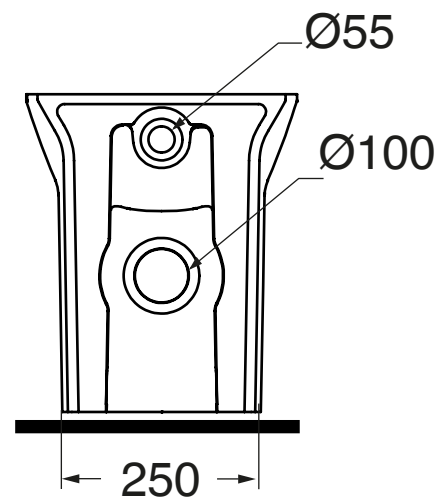

## PRU 100

Vaso con scarico a parete trasformabile a terra tramite curva tecnica in plastica

W.c. with wall trap changeable into floor trap by plastic technical bend

Dimensioni/dimensions: 52x36xH 42 cm

# PRU 500

Bidet monoforo  
One-hole bidet

Dimensioni/dimensions: 52x36xH 42 cm