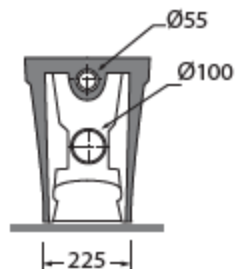

easyclean

scarico traslato

watersaving

\*\*

RDP
mm 355
omm 325

\*

CVT	CVTK	CVTR
180mm	da 60mm a 150mm	da 160mm a 220mm

PABIT000000M

sanitari terra 52,5/floor mounted sanitary wares

codice  
code

**Bidet Pratica a terra monoforo.**  
Pratica bidet 1 hole.

bianco lucido/ shiny white

PABIT000000MBI

CM 53x34,5xh42

plt italy pz.24 - plt export pcs.20

kg 24

scala/scale 1:20 dimensioni/dimensions in mm

Complementi/complements:

Codice  
code

**Piletta automatica con troppo pieno**  
Automatic waste system with over flow  
kg 0,5

PILTR

TECHNICAL SHEET n°: <b>01</b>	DESIGNER: <b>OFFICINA AZZURRA</b>	CODE: <b>PABIT000000M</b>	Azzurra sanitari in ceramica S.p.a. via Civita Castellana snc 01030 Castel S.Elia (VT) - ITALY Tel. +39.0761 518155 Fax. +39.0761 514560		
SHEET FORMAT: <b>A4</b>	ISO	REVISION: <b>02</b>	SCALE: <b>1:20</b>	DATE: <b>31/07/2019</b>	
REGULATIONS: <b>CE EN 14528 / EN35 / Dop-14528 *</b>					
All the measurements respect the tolerances provided by the "AZZURRA QUALITY GUIDELINES".					