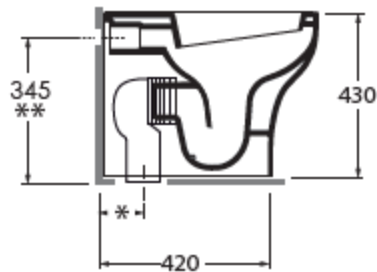

easyclean

scarico traslato

watersaving

\*\*

RDP
mm 355
omm 325

\*

CVT	CVTK	CVTR
180mm	da 60mm a 150mm	da 160mm a 220mm

PABIT000000M

sanitari terra 52,5/floor mounted sanitary wares

codice  
code

**Bidet Pratica a terra monoforo.**  
Pratica bidet 1 hole.

bianco lucido/ shiny white

PABIT000000MBI

CM 53x34,5xh42

plt italy pz.24 - plt export pcs.20

kg 24

scala/scale 1:20 dimensioni/dimensions in mm

Complementi/complements:

Codice  
code

**Piletta automatica con troppo pieno**  
Automatic waste system with over flow  
kg 0,5

PILTR

TECHNICAL SHEET n°: <b>01</b>	DESIGNER: <b>OFFICINA AZZURRA</b>	CODE: <b>PABIT000000M</b>	Azzurra sanitari in ceramica S.p.a. via Civita Castellana snc 01030 Castel S.Elia (VT) - ITALY Tel. +39.0761 518155 Fax. +39.0761 514560		
SHEET FORMAT: <b>A4</b>	ISO	REVISION: <b>02</b>	SCALE: <b>1:20</b>	DATE: <b>31/07/2019</b>	
REGULATIONS: <b>CE EN 14528 / EN35 / Dop-14528 *</b>					
All the measurements respect the tolerances provided by the "AZZURRA QUALITY GUIDELINES".					