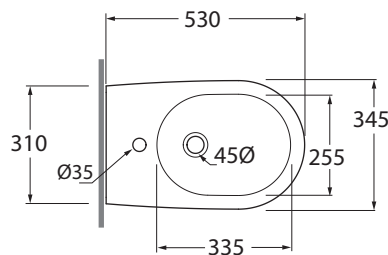

easyclean

scarico traslato

watersaving

\*\*

RDP
mm 355
omm 325

\*

CVT	CVTK	CVTR
180mm	da 60mm a 150mm	da 160mm a 220mm

PABIT000000M

sanitari terra 52,5/floor mounted sanitary wares

codice  
code

**Bidet Pratica a terra monoforo.**  
Pratica bidet 1 hole.

bianco lucido/ shiny white

PABIT000000MBI

CM 53x34,5xh42

plt italy pz.24 - plt export pcs.20

kg 24

scala/scale 1:20 dimensioni/dimensions in mm

Complementi/complements:

Codice  
code

**Piletta automatica con troppo pieno**  
Automatic waste system with over flow  
kg 0,5

PILTR

TECHNICAL SHEET n°: <b>01</b>	DESIGNER: <b>OFFICINA AZZURRA</b>	CODE: <b>PABIT000000M</b>	Azzurra sanitari in ceramica S.p.a. via Civita Castellana snc 01030 Castel S.Elia (VT) - ITALY Tel. +39.0761 518155 Fax. +39.0761 514560		
SHEET FORMAT: <b>A4</b>	ISO	REVISION: <b>02</b>	SCALE: <b>1:20</b>	DATE: <b>31/07/2019</b>	
REGULATIONS: <b>CE EN 14528 / EN35 / Dop-14528 *</b>					
All the measurements respect the tolerances provided by the "AZZURRA QUALITY GUIDELINES".					