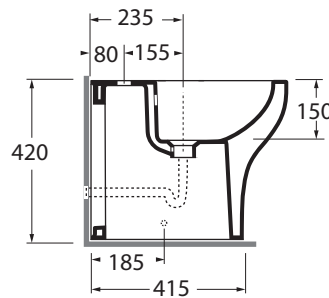

easyclean

scarico traslato

watersaving

\*\*

RDP
mm 355
omm 325

\*

CVT	CVTK	CVTR
180mm	da 60mm a 150mm	da 160mm a 220mm

PABIT000000M

sanitari terra 52,5/floor mounted sanitary wares

codice  
code

**Bidet Pratica a terra monoforo.**  
Pratica bidet 1 hole.

bianco lucido/ shiny white

PABIT000000MBI

CM 53x34,5xh42

plt italy pz.24 - plt export pcs.20

kg 24

scala/scale 1:20 dimensioni/dimensions in mm

Complementi/complements:

Codice  
code

**Piletta automatica con troppo pieno**  
Automatic waste system with over flow  
kg 0,5

PILTR

TECHNICAL SHEET n°: <b>01</b>	DESIGNER: <b>OFFICINA AZZURRA</b>	CODE: <b>PABIT000000M</b>	Azzurra sanitari in ceramica S.p.a. via Civita Castellana snc 01030 Castel S.Elia (VT) - ITALY Tel. +39.0761 518155 Fax. +39.0761 514560		
SHEET FORMAT: <b>A4</b>	ISO	REVISION: <b>02</b>	SCALE: <b>1:20</b>	DATE: <b>31/07/2019</b>	
REGULATIONS: <b>CE EN 14528 / EN35 / Dop-14528 *</b>					
All the measurements respect the tolerances provided by the "AZZURRA QUALITY GUIDELINES".					