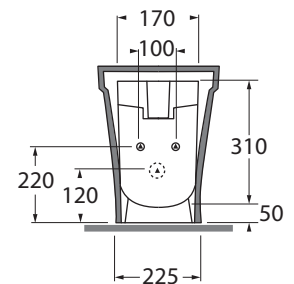

easyclean

scarico traslato

watersaving

\*\*

RDP
mm 355
omm 325

\*

CVT	CVTK	CVTR
180mm	da 60mm a 150mm	da 160mm a 220mm

PABIT000000M

sanitari terra 52,5/floor mounted sanitary wares

codice  
code

**Bidet Pratica a terra monoforo.**  
Pratica bidet 1 hole.

bianco lucido/ shiny white

PABIT000000MBI

CM 53x34,5xh42

plt italy pz.24 - plt export pcs.20

kg 24

scala/scale 1:20 dimensioni/dimensions in mm

Complementi/complements:

Codice  
code

**Piletta automatica con troppo pieno**  
Automatic waste system with over flow  
kg 0,5

PILTR

TECHNICAL SHEET n°: <b>01</b>	DESIGNER: <b>OFFICINA AZZURRA</b>	CODE: <b>PABIT000000M</b>	Azzurra sanitari in ceramica S.p.a. via Civita Castellana snc 01030 Castel S.Elia (VT) - ITALY Tel. +39.0761 518155 Fax. +39.0761 514560		
SHEET FORMAT: <b>A4</b>	ISO	REVISION: <b>02</b>	SCALE: <b>1:20</b>	DATE: <b>31/07/2019</b>	
REGULATIONS: <b>CE EN 14528 / EN35 / Dop-14528 *</b>					
All the measurements respect the tolerances provided by the "AZZURRA QUALITY GUIDELINES".					