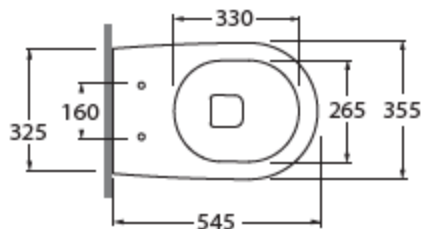

easyclean

scarico traslato

watersaving

\*\*

RDP
mm 355
omm 325

\*

CVT	CVTK	CVTR
180mm	da 60mm a 150mm	da 160mm a 220mm

PABIT000000M

sanitari terra 52,5/floor mounted sanitary wares

codice  
code

**Bidet Pratica a terra monoforo.**  
Pratica bidet 1 hole.

bianco lucido/ shiny white

PABIT000000MBI

CM 53x34,5xh42

plt italy pz.24 - plt export pcs.20

kg 24

scala/scale 1:20 dimensioni/dimensions in mm

Complementi/complements:

Codice  
code

**Piletta automatica con troppo pieno**  
Automatic waste system with over flow  
kg 0,5

PILTR

TECHNICAL SHEET n°: <b>01</b>	DESIGNER: <b>OFFICINA AZZURRA</b>	CODE: <b>PABIT000000M</b>	Azzurra sanitari in ceramica S.p.a. via Civita Castellana snc 01030 Castel S.Elia (VT) - ITALY Tel. +39.0761 518155 Fax. +39.0761 514560		
SHEET FORMAT: <b>A4</b>	ISO	REVISION: <b>02</b>	SCALE: <b>1:20</b>	DATE: <b>31/07/2019</b>	
REGULATIONS: <b>CE EN 14528 / EN35 / Dop-14528 *</b>					
All the measurements respect the tolerances provided by the "AZZURRA QUALITY GUIDELINES".					