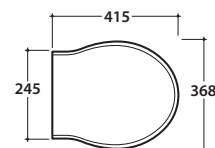

PAESTUM VASO MONOBLOCCO SCARICO A PARETE PA004BI

CE EN 997:2015

GLOBO

Cod. **PA004BI**

Vaso monoblocco 67.38 h40 cm. Scarico a parete. Scarico 4,5 / 3 Lt.

Completo di fissaggi. Peso 20 Kg

Close couple Wc 67.38 h40 cm . With wall drain 4,5 / 3 Lt.

Fixing kit included. Weight 20 Kg

Cod. **PA019**

Coprivaso in duroplast con chiusura tradizionale. Peso 3 Kg

Duroplast seat-cover with traditional closing system. Weight 3 Kg

Cod. **PA021**

Coprivaso in poliester bianco con cerniere cromo. Peso 3 Kg

White polyester seat-cover with chromium-plated hinges. Weight 3 Kg

Cod. **PA138**

Coprivaso in poliester bianco con cerniere cromo. Chiusura soft close. Peso 3 Kg

White polyester seat-cover with chromium-plated hinges. With soft-closing system. Weight 3 Kg

Cod. **PA109**

Coprivaso in poliester bianco con cerniere bronzo. Peso 3 Kg

White polyester seat-cover with bronze-plated hinges. Weight 3 Kg

Cod. **PA139**

Coprivaso in poliester bianco con cerniere bronzo. Chiusura soft close. Peso 3 Kg

White polyester seat-cover with bronze-plated hinges. With soft-closing system. Weight 3 Kg

Cod. **PA147**

Coprivaso in poliester bianco con cerniere oro. Peso 3 Kg

White polyester seat-cover with gold-plated hinges. Weight 3 Kg

Cod. **PA140**

Coprivaso in poliester bianco con cerniere oro. Chiusura soft close. Peso 3 Kg

White polyester seat-cover with gold-plated hinges. With soft-closing system. Weight 3 Kg