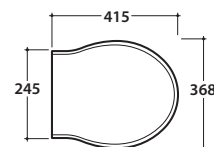

CE EN 997:2015

GLOBO

Cod. **PS19RN**

Rovere NERO
Black oak finish

Cod. **PS19RB**

Rovere BIANCO
White oak finish

Coprivaso in legno con cerniere cromo. Chiusura tradizionale. Peso 3 Kg
Wood seat-cover with chromium-plated hinges. With traditional closing system. Weight 3 Kg