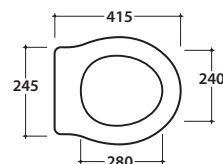

PAESTUM VASO MONOBLOCCO SCARICO A PARETE PA004BI

CE EN 997:2015

GLOBO

Cod. **PA004BI**

Vaso monoblocco 67.38 h40 cm. Scarico a parete. Scarico 4,5 / 3 Lt.

Completo di fissaggi. Peso 20 Kg

Close couple Wc 67.38 h40 cm . With wall drain 4,5 / 3 Lt.

Fixing kit included. Weight 20 Kg

Cod. **PA019**

Coprivaso in duroplast con chiusura tradizionale. Peso 3 Kg

Duroplast seat-cover with traditional closing system. Weight 3 Kg

Cod. **PA021**

Coprivaso in poliester bianco con cerniere cromo. Peso 3 Kg

White polyester seat-cover with chromium-plated hinges. Weight 3 Kg

Cod. **PA138**

Coprivaso in poliester bianco con cerniere cromo. Chiusura soft close. Peso 3 Kg

White polyester seat-cover with chromium-plated hinges. With soft-closing system. Weight 3 Kg

Cod. **PA109**

Coprivaso in poliester bianco con cerniere bronzo. Peso 3 Kg

White polyester seat-cover with bronze-plated hinges. Weight 3 Kg

Cod. **PA139**

Coprivaso in poliester bianco con cerniere bronzo. Chiusura soft close. Peso 3 Kg

White polyester seat-cover with bronze-plated hinges. With soft-closing system. Weight 3 Kg

Cod. **PA147**

Coprivaso in poliester bianco con cerniere oro. Peso 3 Kg

White polyester seat-cover with gold-plated hinges. Weight 3 Kg

Cod. **PA140**

Coprivaso in poliester bianco con cerniere oro. Chiusura soft close. Peso 3 Kg

White polyester seat-cover with gold-plated hinges. With soft-closing system. Weight 3 Kg