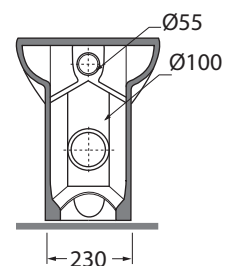

cotone/cotton

NUVCTT000480CT

CM 55x35xh48

plt italy pz.12 - plt export pcs.20

kg 32

Tecnologie/technologies:

scarico traslato

watersaving

**

RDP
mm 435 o mm 405

*

CVT	CVTK	CVTR
180mm	da 60mm a 150 mm	da 160mm a 220 mm

scala/scale 1:20 dimensioni/dimensions in mm

COLORS 1250°

cotone
cotton

Complementi/complements:

CVTR

Raccordo eccentrico per entrata acqua
* (solo per questa collezione H435 o H405mm)
Eccentric joint for mm H380 or H350mm waterinlet (*only for this collection)

RDP

Curva tecnica per vaso normale e monoblocco
Technical bend for standing and close coupled wc

NUBIT000048MBI
NUBIT000048MCT

CM 55x35xh48

plt italy pz.12 - plt export pcs.20

kg 26,5

scala/scale 1:20 dimensioni/dimensions in mm

COLORS 1250°

Complementi/complements:

Codice
code