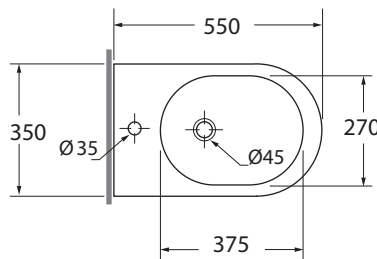

**

RDP
mm 435 o mm 405

*

CVT	CVTK	CVTR
180mm	da 60mm a 150 mm	da 160mm a 220 mm

scala/scale 1:20 dimensioni/dimensions in mm

COLORS 1250°

cotone
cotton

Complementi/complements:

CVTR

Raccordo eccentrico per entrata acqua
* (solo per questa collezione H435 o H405mm)
Eccentric joint for mm H380 or H350mm waterinlet (*only for this collection)

RDP

Curva tecnica per vaso normale e monoblocco
Technical bend for standing and close coupled wc

* Regulations here shown are exclusively referred to ceramic items

NUBIT000048M

NUVOLA H48

codice
code

Bidet Nuvola H48 a terra monoforo.
Nuvola Bidet H48 1 tap hole.

biancolucido/shiny white
cotone/cotton

NUBIT000048MBI
NUBIT000048MCT

CM 55x35xh48

plt italy pz.12 - plt export pcs.20

kg 26,5

scala/scale 1:20 dimensioni/dimensions in mm

COLORS 1250°

Complementi/complements:

Codice
code