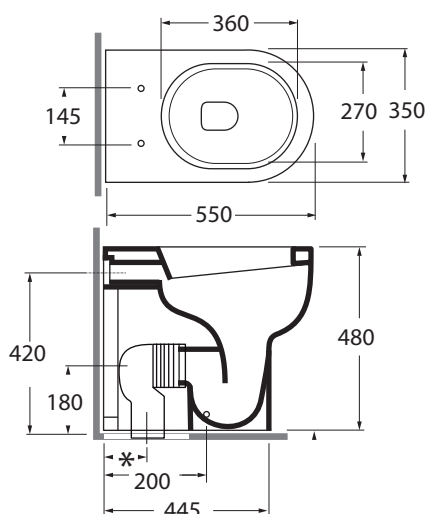

cotone/cotton

NUVCTT000480CT

CM 55x35xh48

plt italy pz.12 - plt export pcs.20

kg 32

Tecnologie/technologies:

scarico traslato

watersaving

**

RDP
mm 435 o mm 405

*

CVT	CVTK	CVTR
180mm	da 60mm a 150 mm	da 160mm a 220 mm

scala/scale 1:20 dimensioni/dimensions in mm

COLORS 1250°

cotone
cotton

Complementi/complements:

CVTR

Raccordo eccentrico per entrata acqua
* (solo per questa collezione H435 o H405mm)
Eccentric joint for mm H380 or H350mm waterinlet (*only for this collection)

RDP

Curva tecnica per vaso normale e monoblocco
Technical bend for standing and close coupled wc

NUBIT000048MBI
NUBIT000048MCT

CM 55x35xh48

plt italy pz.12 - plt export pcs.20

kg 26,5

scala/scale 1:20 dimensioni/dimensions in mm

COLORS 1250°

Complementi/complements:

Codice
code