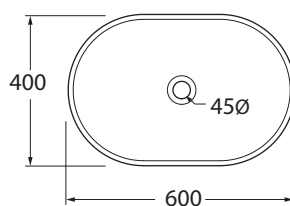

NULA06040000

lavabi sospesi e appoggio/ wall hung and over-counter washbasin

codice
code

Lavabo Nuvola da appoggio 60x40.
Nuvola over counter washbasin 60x40.

bianco lucido/ shiny white

NULA06040000BI

cotone/ cotton

NULA06040000CT

CM 60x40xh16

plt italy pz.30 - plt export pcs. 30

kg 13

scala/ scale 1:20 dimensioni/dimensions in mm

Complements:

cod. PILCE

Piletta con tappo in ceramica
Free flow ceramic drain

kg 0,5

cod. PILCE/CO

Piletta con tappo in ceramica cotone
Free flow cotton ceramic drain

kg 0,5

TECHNICAL SHEET n°: 01	DESIGNER: ANGELETTI RUZZA	CODE: NULA06040000	Azzurra sanitari in ceramica S.p.a. via Civita Castellana snc 01030 Castel S.Elia (VT) - ITALY Tel.+39.0761 518155 Fax.+39.0761 514560		
SHEET FORMAT: A4	ISO	REVISION: 01	SCALE: 1:20	DATE: 03/07/2018	
REGULATIONS: CE EN 14688 / EN31 / Dop-14688 *					
All the measurements respect the tolerances provided by the "AZZURRA QUALITY GUIDELINES".					