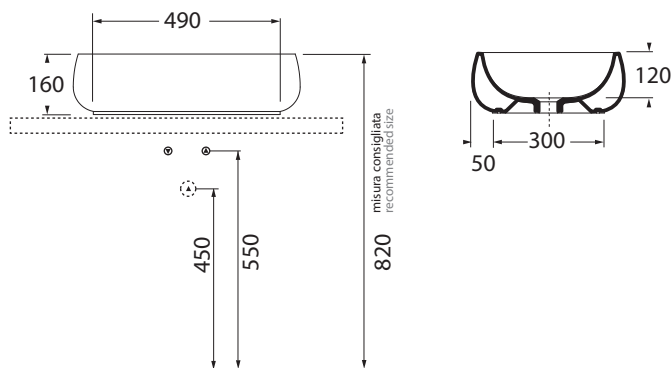

NULA06040000

lavabi sospesi e appoggio/ wall hung and over-counter washbasin

codice
code

Lavabo Nuvola da appoggio 60x40.
Nuvola over counter washbasin 60x40.

bianco lucido/ shiny white

NULA06040000BI

cotone/ cotton

NULA06040000CT

CM 60x40xh16

plt italy pz.30 - plt export pcs. 30

kg 13

scala/ scale 1:20 dimensioni/dimensions in mm

Complements:

cod. PILCE

Piletta con tappo in ceramica
Free flow ceramic drain

kg 0,5

cod. PILCE/CO

Piletta con tappo in ceramica cotone
Free flow cotton ceramic drain

kg 0,5

TECHNICAL SHEET n°: 01	DESIGNER: ANGELETTI RUZZA	CODE: NULA06040000	Azzurra sanitari in ceramica S.p.a. via Civita Castellana snc 01030 Castel S.Elia (VT) - ITALY Tel.+39.0761 518155 Fax.+39.0761 514560		
SHEET FORMAT: A4	ISO	REVISION: 01	SCALE: 1:20	DATE: 03/07/2018	
REGULATIONS: CE EN 14688 / EN31 / Dop-14688 *					
All the measurements respect the tolerances provided by the "AZZURRA QUALITY GUIDELINES".					