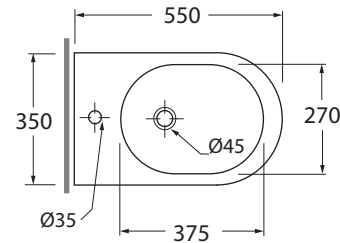

NUBIT000000M

sanitari terra 55/floor mounted sanitary wares

codice
code

Bidet Nuvola a terra monoforo.
Nuvola floor standing Bidet 1 tap hole.

bianco lucido/shiny white
cotone/cotton

NUBIT000000MBI
NUBIT000000MCT

CM 55x35x h42

plt italy pz.12 - plt export pcs. 20

kg 25,5

scala/ scale 1:20 dimensioni/dimensions in mm

Complements:

cod. PILTR

Piletta automatica con troppo pieno
Automatic waste system with over flow

kg 0,5

Dimensioni/dimensions: 55x35xH 42 cm
Peso/weight: 28 kg