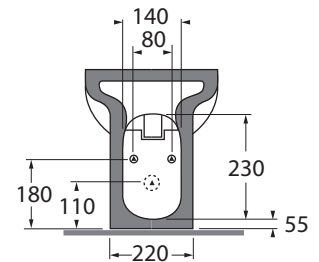

NUBIT000000M

sanitari terra 55/floor mounted sanitary wares

codice
code

Bidet Nuvola a terra monoforo.
Nuvola floor standing Bidet 1 tap hole.

bianco lucido/shiny white
cotone/cotton

NUBIT000000MBI
NUBIT000000MCT

CM 55x35x h42

plt italy pz.12 - plt export pcs. 20

kg 25,5

scala/ scale 1:20 dimensioni/dimensions in mm

Complements:

cod. PILTR

Piletta automatica con troppo pieno
Automatic waste system with over flow

kg 0,5

* Regulations here shown are exclusively referred to ceramic items

NUV 100/P
NUV 100/S

Vaso con scarico a parete trasformabile a terra
tramite curva tecnica in plastica

W.c. with wall trap changeable into floor trap
by plastic technical bend

Dimensioni/dimensions: 55x35xH 42 cm
Peso/weight: 28 kg