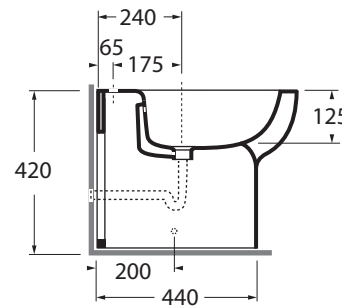

CM 55x35x h42

plt italy pz.12 - plt export pcs. 20

kg 25,5

scala/ scale 1:20 dimensioni/dimensions in mm

Complements:

cod. PILTR

Piletta automatica con troppo pieno
Automatic waste system with over flow

kg 0,5

TECHNICAL SHEET n°: 01	DESIGNER: ANGELETTI RUZZA	CODE: NUBIT000000M	Azzurra sanitari in ceramica S.p.a. via Civita Castellana snc 01030 Castel S.Elia (VT) - ITALY Tel.+39.0761 518155 Fax.+39.0761 514560		
SHEET FORMAT: A4	ISO	REVISION: 01	SCALE: 1:20	DATE: 03/07/2018	
REGULATIONS: CE EN 14528 / EN35 / Dop-14528 *					
All the measurements respect the tolerances provided by the "AZZURRA QUALITY GUIDELINES".					

* Regulations here shown are exclusively referred to ceramic items

NUV 100/P
NUV 100/S

Vaso con scarico a parete trasformabile a terra
tramite curva tecnica in plastica

W.c. with wall trap changeable into floor trap
by plastic technical bend

Dimensioni/dimensions: 55x35xH 42 cm
Peso/weight: 28 kg