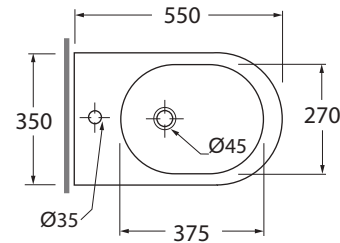

NUV 100/MBP  
NUV 100/MBS

Vaso monoblocco con scarico a parete trasformabile a terra tramite curva tecnica in plastica

Monoblock w.c. with wall trap changeable into floor trap by plastic technical bend

Dimensioni/dimensions: 65x35xH 84 cm  
Peso/weight: 45 kg

CM 55x35x h42

plt italy pz.12 - plt export pcs. 20

kg 25,5

scala/ scale 1:20 dimensioni/dimensions in mm

Complements:

cod. PILTR

Piletta automatica con troppo pieno  
Automatic waste system with over flow

kg 0,5

TECHNICAL SHEET n°: <b>01</b>	DESIGNER: <b>ANGELETTI RUZZA</b>	CODE: <b>NUBIT000000M</b>	Azzurra sanitari in ceramica S.p.a. via Civita Castellana snc 01030 Castel S.Elia (VT) - ITALY Tel.+39.0761 518155 Fax.+39.0761 514560		
SHEET FORMAT: <b>A4</b>	ISO	REVISION: <b>01</b>	SCALE: <b>1:20</b>	DATE: <b>03/07/2018</b>	
REGULATIONS:  EN 14528 / EN35 / Dop-14528 *					
All the measurements respect the tolerances provided by the "AZZURRA QUALITY GUIDELINES".					