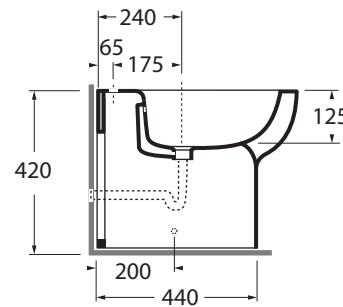

NUV 100/MBP  
NUV 100/MBS

Vaso monoblocco con scarico a parete trasformabile a terra tramite curva tecnica in plastica

Monoblock w.c. with wall trap changeable into floor trap by plastic technical bend

Dimensioni/dimensions: 65x35xH 84 cm  
Peso/weight: 45 kg

NUBIT000000M

sanitari terra 55/floor mounted sanitary wares

codice  
code

Bidet Nuvola a terra monoforo.  
Nuvola floor standing Bidet 1 tap hole.

bianco lucido/shiny white  
cotone/cotton

NUBIT000000MBI  
NUBIT000000MCT

CM 55x35x h42

plt italy pz.12 - plt export pcs. 20

kg 25,5

scala/ scale 1:20 dimensioni/dimensions in mm

Complements:

cod. PILTR

Piletta automatica con troppo pieno  
Automatic waste system with over flow

kg 0,5

TECHNICAL SHEET n°: <b>01</b>	DESIGNER: <b>ANGELETTI RUZZA</b>	CODE: <b>NUBIT000000M</b>	Azzurra sanitari in ceramica S.p.a. via Civita Castellana snc 01030 Castel S.Elia (VT) - ITALY Tel.+39.0761 518155 Fax.+39.0761 514560		
SHEET FORMAT: <b>A4</b>	ISO	REVISION: <b>01</b>	SCALE: <b>1:20</b>	DATE: <b>03/07/2018</b>	
REGULATIONS:  EN 14528 / EN35 / Dop-14528 *					
All the measurements respect the tolerances provided by the "AZZURRA QUALITY GUIDELINES".					