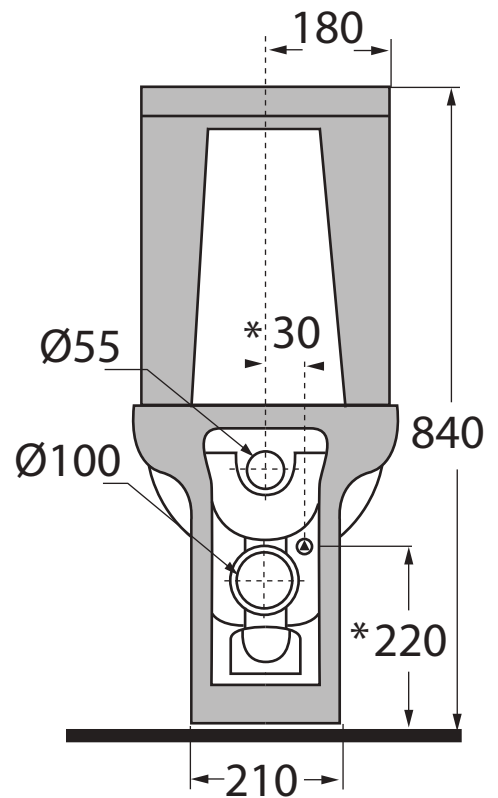

NUV 100/MBP  
NUV 100/MBS

Vaso monoblocco con scarico a parete trasformabile a terra tramite curva tecnica in plastica

Monoblock w.c. with wall trap changeable into floor trap by plastic technical bend

Dimensioni/dimensions: 65x35xH 84 cm  
Peso/weight: 45 kg

NUBIT000000M

sanitari terra 55/floor mounted sanitary wares

codice  
code

Bidet Nuvola a terra monoforo.  
Nuvola floor standing Bidet 1 tap hole.

bianco lucido/shiny white  
cotone/cotton

NUBIT000000MBI  
NUBIT000000MCT

CM 55x35x h42

plt italy pz.12 - plt export pcs. 20

kg 25,5

scala/ scale 1:20 dimensioni/dimensions in mm

Complements:

cod. PILTR

Piletta automatica con troppo pieno  
Automatic waste system with over flow

kg 0,5

TECHNICAL SHEET n°: <b>01</b>	DESIGNER: <b>ANGELETTI RUZZA</b>	CODE: <b>NUBIT000000M</b>	Azzurra sanitari in ceramica S.p.a. via Civita Castellana snc 01030 Castel S.Elia (VT) - ITALY Tel.+39.0761 518155 Fax.+39.0761 514560		
SHEET FORMAT: <b>A4</b>	ISO	REVISION: <b>01</b>	SCALE: <b>1:20</b>	DATE: <b>03/07/2018</b>	
REGULATIONS:  EN 14528 / EN35 / Dop-14528 *					
All the measurements respect the tolerances provided by the "AZZURRA QUALITY GUIDELINES".					