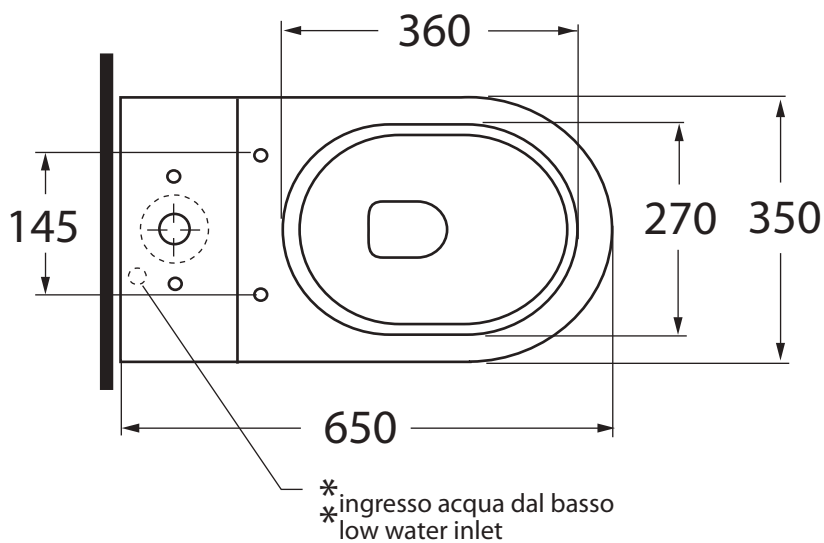

NUV 100/MBP  
NUV 100/MBS

Vaso monoblocco con scarico a parete trasformabile a terra tramite curva tecnica in plastica

Monoblock w.c. with wall trap changeable into floor trap by plastic technical bend

Dimensioni/dimensions: 65x35xH 84 cm  
Peso/weight: 45 kg

NUBIT000000M

sanitari terra 55/floor mounted sanitary wares

codice  
code

Bidet Nuvola a terra monoforo.  
Nuvola floor standing Bidet 1 tap hole.

bianco lucido/shiny white  
cotone/cotton

NUBIT000000MBI  
NUBIT000000MCT

CM 55x35x h42

plt italy pz.12 - plt export pcs. 20

kg 25,5

scala/ scale 1:20 dimensioni/dimensions in mm

Complements:

cod. PILTR

Piletta automatica con troppo pieno  
Automatic waste system with over flow

kg 0,5

TECHNICAL SHEET n°: <b>01</b>	DESIGNER: <b>ANGELETTI RUZZA</b>	CODE: <b>NUBIT000000M</b>	Azzurra sanitari in ceramica S.p.a. via Civita Castellana snc 01030 Castel S.Elia (VT) - ITALY Tel.+39.0761 518155 Fax.+39.0761 514560		
SHEET FORMAT: <b>A4</b>	ISO	REVISION: <b>01</b>	SCALE: <b>1:20</b>	DATE: <b>03/07/2018</b>	
REGULATIONS:  EN 14528 / EN35 / Dop-14528 *					
All the measurements respect the tolerances provided by the "AZZURRA QUALITY GUIDELINES".					