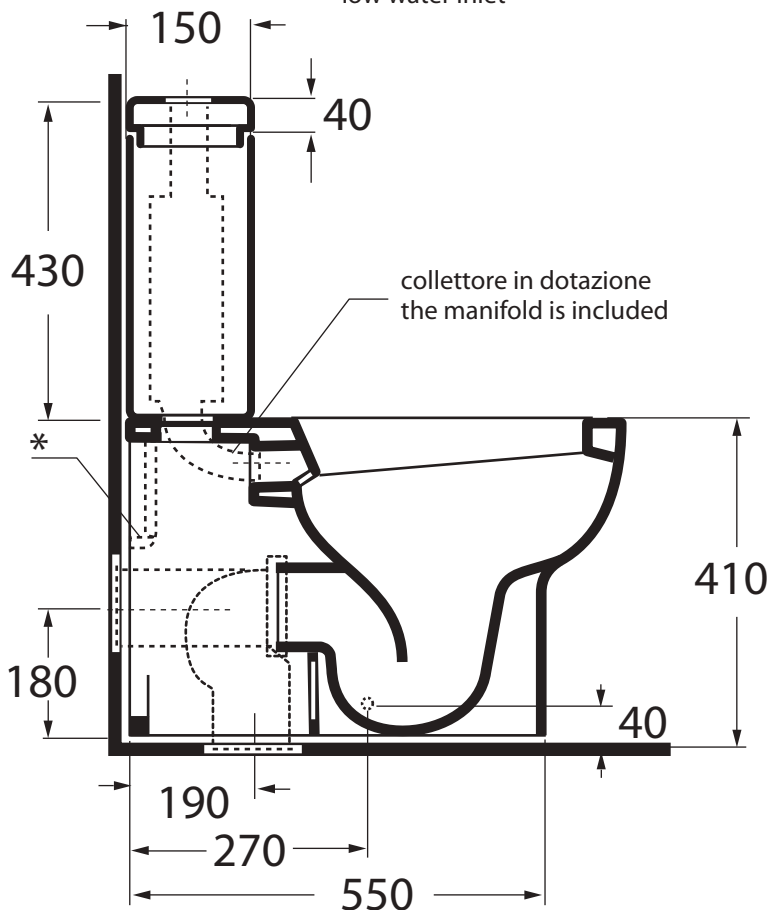

NUV 100/MBP  
NUV 100/MBS

Vaso monoblocco con scarico a parete trasformabile a terra tramite curva tecnica in plastica

Monoblock w.c. with wall trap changeable into floor trap by plastic technical bend

Dimensioni/dimensions: 65x35xH 84 cm  
Peso/weight: 45 kg

NUBIT000000M

sanitari terra 55/floor mounted sanitary wares

codice  
code

Bidet Nuvola a terra monoforo.  
Nuvola floor standing Bidet 1 tap hole.

bianco lucido/shiny white  
cotone/cotton

NUBIT000000MBI  
NUBIT000000MCT

CM 55x35x h42

plt italy pz.12 - plt export pcs. 20

kg 25,5

scala/ scale 1:20 dimensioni/dimensions in mm

Complements:

cod. PILTR

Piletta automatica con troppo pieno  
Automatic waste system with over flow

kg 0,5

TECHNICAL SHEET n°: <b>01</b>	DESIGNER: <b>ANGELETTI RUZZA</b>	CODE: <b>NUBIT000000M</b>	Azzurra sanitari in ceramica S.p.a. via Civita Castellana snc 01030 Castel S.Elia (VT) - ITALY Tel.+39.0761 518155 Fax.+39.0761 514560		
SHEET FORMAT: <b>A4</b>	ISO	REVISION: <b>01</b>	SCALE: <b>1:20</b>	DATE: <b>03/07/2018</b>	
REGULATIONS:  EN 14528 / EN35 / Dop-14528 *					
All the measurements respect the tolerances provided by the "AZZURRA QUALITY GUIDELINES".					