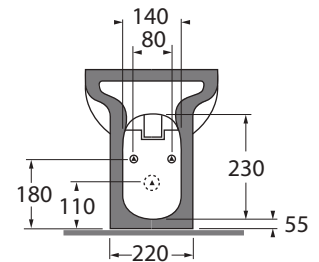

NUV 100/MBP  
NUV 100/MBS

Vaso monoblocco con scarico a parete trasformabile a terra tramite curva tecnica in plastica

Monoblock w.c. with wall trap changeable into floor trap by plastic technical bend

Dimensioni/dimensions: 65x35xH 84 cm  
Peso/weight: 45 kg

NUBIT000000M

sanitari terra 55/floor mounted sanitary wares

codice  
code

Bidet Nuvola a terra monoforo.  
Nuvola floor standing Bidet 1 tap hole.

bianco lucido/shiny white  
cotone/cotton

NUBIT000000MBI  
NUBIT000000MCT

CM 55x35x h42

plt italy pz.12 - plt export pcs. 20

kg 25,5

scala/ scale 1:20 dimensioni/dimensions in mm

Complements:

cod. PILTR

Piletta automatica con troppo pieno  
Automatic waste system with over flow

kg 0,5

TECHNICAL SHEET n°: <b>01</b>	DESIGNER: <b>ANGELETTI RUZZA</b>	CODE: <b>NUBIT000000M</b>	Azzurra sanitari in ceramica S.p.a. via Civita Castellana snc 01030 Castel S.Elia (VT) - ITALY Tel.+39.0761 518155 Fax.+39.0761 514560		
SHEET FORMAT: <b>A4</b>	ISO	REVISION: <b>01</b>	SCALE: <b>1:20</b>	DATE: <b>03/07/2018</b>	
REGULATIONS:  EN 14528 / EN35 / Dop-14528 *					
All the measurements respect the tolerances provided by the "AZZURRA QUALITY GUIDELINES".					