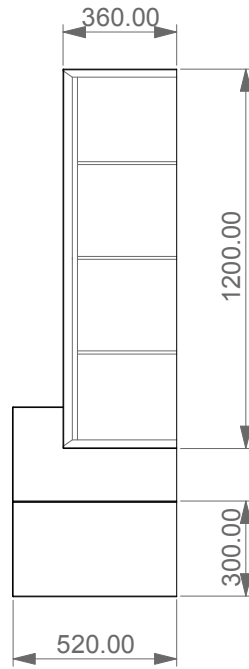

Mobile PARIGI cm. 180x52x40

FRONT

LEFT

SECTION

TOP

Designation	
Mobile PARIGI cm. 180x52x40	
Scale 1:10	
cod. MOPACOMP	<p>This drawing including the respected data may neither be duplicated nor modified nor altered without the consent of GSG Ceramic Design. The use of the data/technical drawings take place at users own risk and under exclusion of any liability of GSG Ceramic Design. The dimensions are not binding; products are subject to changes. Measurement shown may be subjected to small variations or are indicative.</p>