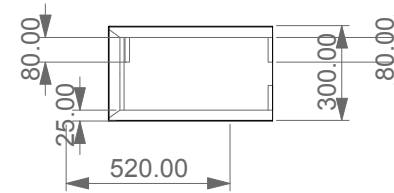

Mobile PARIGI cm. 180x52x40

FRONT

LEFT

SECTION

TOP

Designation	
Mobile PARIGI cm. 180x52x40	
Scale 1:10	
cod. MOPACOMP	<p>This drawing including the respected data may neither be duplicated nor modified nor altered without the consent of GSG Ceramic Design. The use of the data/technical drawings take place at users own risk and under exclusion of any liability of GSG Ceramic Design. The dimensions are not binding; products are subject to changes. Measurement shown may be subjected to small variations or are indicative.</p>