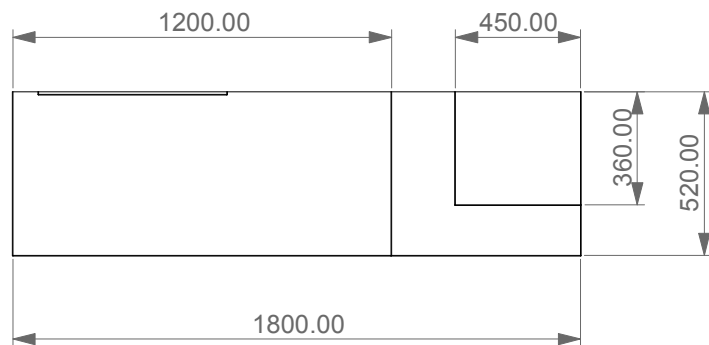

Mobile PARIGI cm. 180x52x40

FRONT

LEFT

SECTION

TOP

Designation	
Mobile PARIGI cm. 180x52x40	
Scale 1:10	
cod. MOPACOMP	<p>This drawing including the respected data may neither be duplicated nor modified nor altered without the consent of GSG Ceramic Design. The use of the data/technical drawings take place at users own risk and under exclusion of any liability of GSG Ceramic Design. The dimensions are not binding; products are subject to changes. Measurement shown may be subjected to small variations or are indicative.</p>