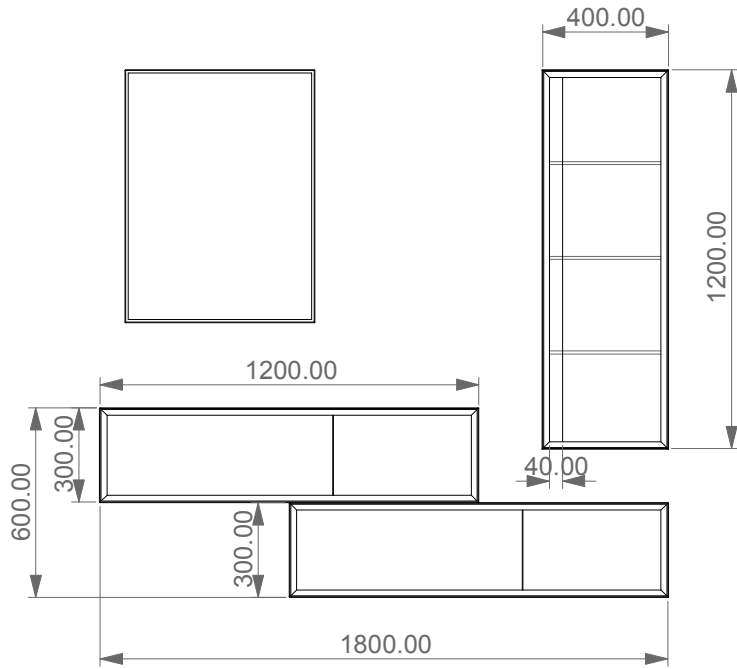

Mobile PARIGI cm. 180x52x40

FRONT

LEFT

SECTION

TOP

Designation	
Mobile PARIGI cm. 180x52x40	
Scale 1:10	
cod. MOPACOMP	<p>This drawing including the respected data may neither be duplicated nor modified nor altered without the consent of GSG Ceramic Design. The use of the data/technical drawings take place at users own risk and under exclusion of any liability of GSG Ceramic Design. The dimensions are not binding; products are subject to changes. Measurement shown may be subjected to small variations or are indicative.</p>