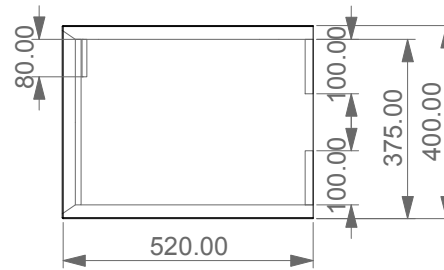

Mobile MILANO cm. 100x52x40 con piano in resina

TOP

FRONT

LEFT/SECTION

Designation	
Mobile MILANO cm. 100x52x40 con piano in resina	
Scale 1:10	
cod. MOMI100TOP	<p>This drawing including the respected data may neither be duplicated nor modified nor altered without the consent of GSG Ceramic Design. The use of the data/technical drawings take place at users own risk and under exclusion of any liability of GSG Ceramic Design. The dimensions are not binding; products are subject to changes. Measurement shown may be subjected to small variations or are indicative.</p>