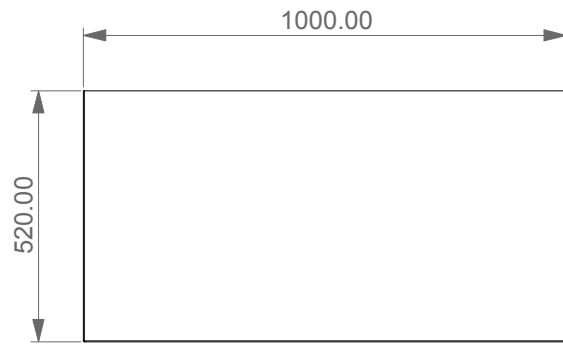

Mobile MILANO cm. 100x52x40 con piano in resina

TOP

FRONT

LEFT/SECTION

Designation	
Mobile MILANO cm. 100x52x40 con piano in resina	
Scale 1:10	
cod. MOMI100TOP	<p>This drawing including the respected data may neither be duplicated nor modified nor altered without the consent of GSG Ceramic Design. The use of the data/technical drawings take place at users own risk and under exclusion of any liability of GSG Ceramic Design. The dimensions are not binding; products are subject to changes. Measurement shown may be subjected to small variations or are indicative.</p>