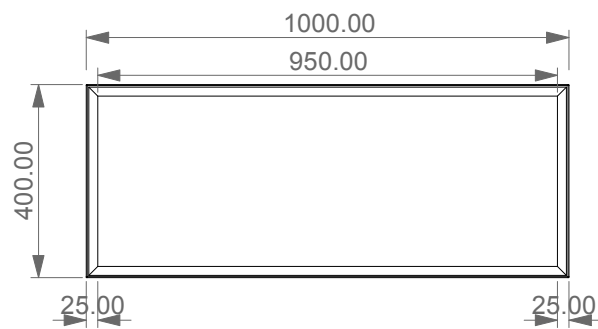

Mobile MILANO cm. 100x52x40 con piano in resina

TOP

FRONT

LEFT/SECTION

Designation	
Mobile MILANO cm. 100x52x40 con piano in resina	
Scale 1:10	
cod. MOMI100TOP	<p>This drawing including the respected data may neither be duplicated nor modified nor altered without the consent of GSG Ceramic Design. The use of the data/technical drawings take place at users own risk and under exclusion of any liability of GSG Ceramic Design. The dimensions are not binding; products are subject to changes. Measurement shown may be subjected to small variations or are indicative.</p>