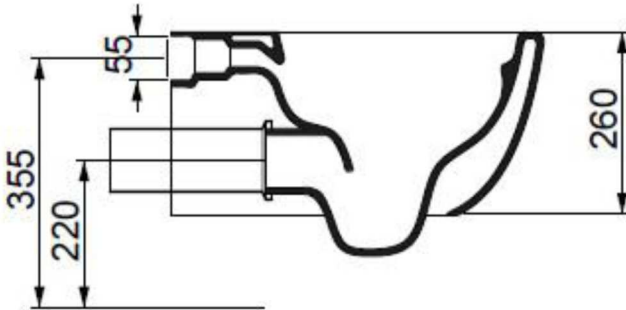

**Code: LKWCSO**

**Vaso Like Smart Clean sospeso**

*Wc Like Smart Clean wall-hung*

**Code: LKBISO**

**Bidet Like sospeso monoforo (senza foro su richiesta)**

*Bidet Like wall-hung one hole (without hole on request)*