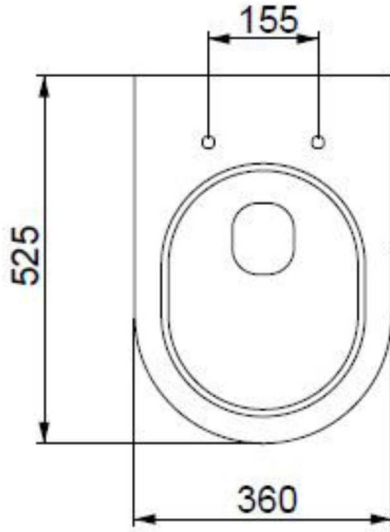

**Code: LKWCSO**

**Vaso Like Smart Clean sospeso**

*Wc Like Smart Clean wall-hung*

**Code: LKBISO**

**Bidet Like sospeso monoforo (senza foro su richiesta)**

*Bidet Like wall-hung one hole (without hole on request)*