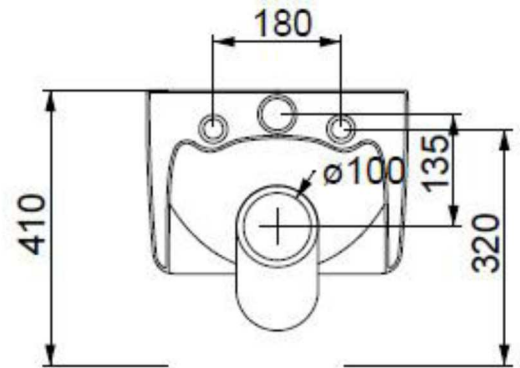

**Code: LKWCSO**

**Vaso Like Smart Clean sospeso**

*Wc Like Smart Clean wall-hung*

**Code: LKBISO**

**Bidet Like sospeso monoforo (senza foro su richiesta)**

*Bidet Like wall-hung one hole (without hole on request)*