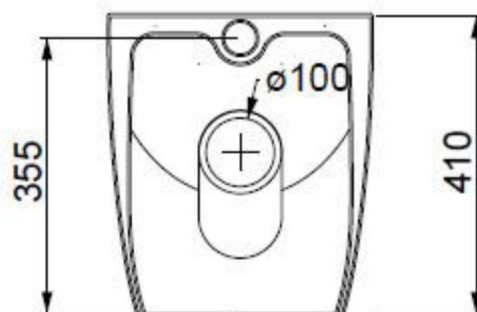

**Code: LKWC01**

**Vaso Like Smart Clean scarico parete convertibile a pavimento mediante curva tecnica**

*Wc Like Smart Clean wall drain suitable for floor drain with technical elbow*

Code: LKBI01

**Bidet Like monoforo (senza foro e tre fori su richiesta)**

*Bidet Like one hole (without hole and three holes on request)*