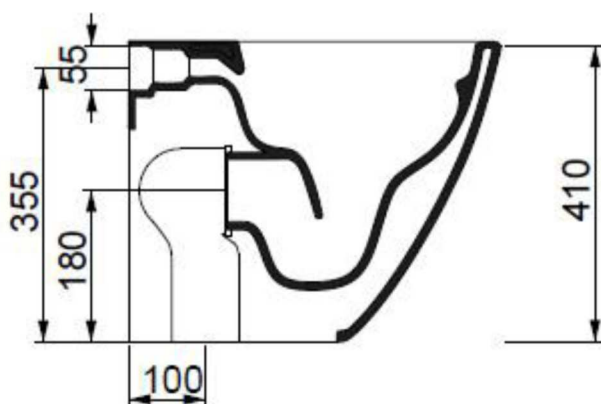

**Code: LKWC01**

**Vaso Like Smart Clean scarico parete convertibile a pavimento mediante curva tecnica**

*Wc Like Smart Clean wall drain suitable for floor drain with technical elbow*

Code: LKBI01

**Bidet Like monoforo (senza foro e tre fori su richiesta)**

*Bidet Like one hole (without hole and three holes on request)*