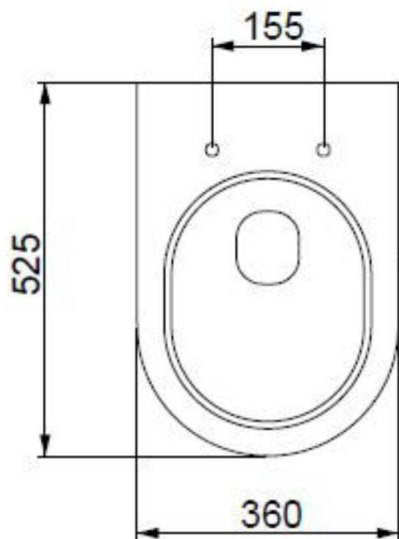

**Code: LKWC01**

**Vaso Like Smart Clean scarico parete convertibile a pavimento mediante curva tecnica**

*Wc Like Smart Clean wall drain suitable for floor drain with technical elbow*

Code: LKBI01

**Bidet Like monoforo (senza foro e tre fori su richiesta)**

*Bidet Like one hole (without hole and three holes on request)*