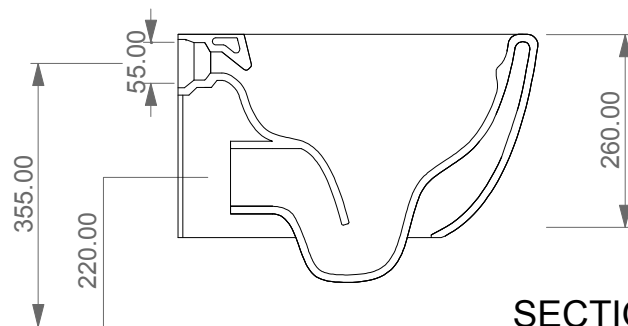

FRONT

LEFT

TOP

REAR

SECTION

Designation
 Vaso sospeso Like XXS senza brida
 con sistema di scarico Smart Clean
 Like XXS wc wall-hung rimless
 with Smart Clean flushing system

Cod. LKWC0X0XS

Scale
 1:10

GSGI
CERAMIC DESIGN

This drawing including the respected data may neither be duplicated nor modified nor altered without the consent of GSG Ceramic Design. The use of the data/technical drawings take place at users own risk and under exclusion of any liability of GSG Ceramic Design. The dimensions are not binding; products are subject to changes. Measurement shown may be subjected to small variations or are indicative.