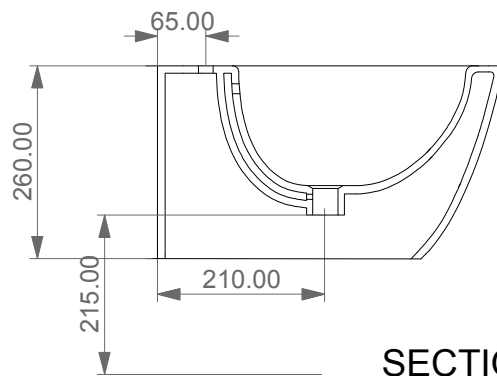

FRONT

LEFT

GSG
CERAMIC DESIGN

Bidet sospeso Like XXS
monoforo (senza foro su richiesta)
Like XXS bidet wall-hung
one hole (no hole on request)

TOP

REAR

SECTION

Designation
Bidet sospeso Like XXS
monoforo (senza foro su richiesta)
Like XXS bidet wall-hung
one hole (no hole on request)

Cod.LKBISOXXS

Scale
1:10

GSG
CERAMIC DESIGN

This drawing including the respected data may neither be duplicated nor modified nor altered without the consent of GSG Ceramic Design. The use of the data/technical drawings take place at users own risk and under exclusion of any liability of GSG Ceramic Design. The dimensions are not binding; products are subject to changes. Measurement shown may be subjected to small variations or are indicative.

Guida all'installazione dei bidet sospesi con kit di fissaggio dal basso (cod. ACS40)

Serie: LIKE - BRIO - TOUCH - OZ - TIME - FLUT - SPEED

Installation Guide for wall-hung bidets with bottom fixing kit (cod. ACS40)