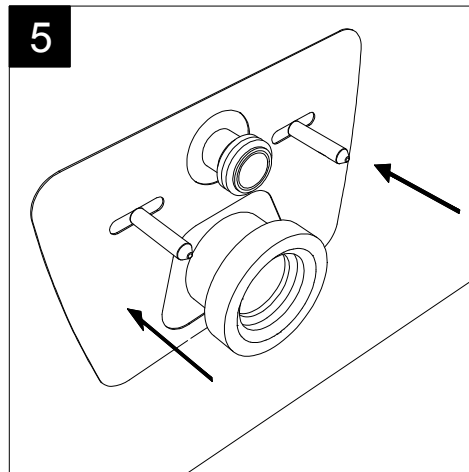

Guida all'installazione dei vasi sospesi con kit di fissaggio dal basso (cod. ACS40)

Serie: LIKE - BRIO - TOUCH - OZ - BOX - GLASS - TIME - FLUT - SPEED

Installation guide for wall-hung wc's with bottom fixing kit (cod. ACS40)

Series: LIKE - BRIO - TOUCH - OZ - BOX - GLASS - TIME - FLUT - SPEED

①