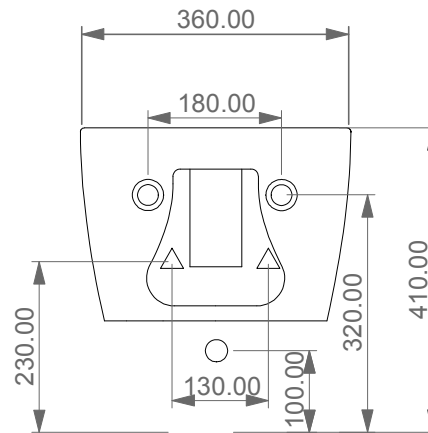

FRONT

LEFT

GSG
CERAMIC DESIGN

Bidet sospeso Like XXS
monoforo (senza foro su richiesta)
Like XXS bidet wall-hung
one hole (no hole on request)

TOP

REAR

SECTION

Designation
Bidet sospeso Like XXS
monoforo (senza foro su richiesta)
Like XXS bidet wall-hung
one hole (no hole on request)

Cod.LKBISOXXS

Scale
1:10

GSG
CERAMIC DESIGN

This drawing including the respected data may neither be duplicated nor modified nor altered without the consent of GSG Ceramic Design. The use of the data/technical drawings take place at users own risk and under exclusion of any liability of GSG Ceramic Design. The dimensions are not binding; products are subject to changes. Measurement shown may be subjected to small variations or are indicative.

Guida all'installazione dei bidet sospesi con kit di fissaggio dal basso (cod. ACS40)

Serie: LIKE - BRIO - TOUCH - OZ - TIME - FLUT - SPEED

Installation Guide for wall-hung bidets with bottom fixing kit (cod. ACS40)

FRONT

LEFT

TOP

REAR

SECTION

Designation
 Vaso sospeso Like XXS senza brida
 con sistema di scarico Smart Clean
 Like XXS wc wall-hung rimless
 with Smart Clean flushing system

Cod. LKWC0X0XS

Scale
 1:10