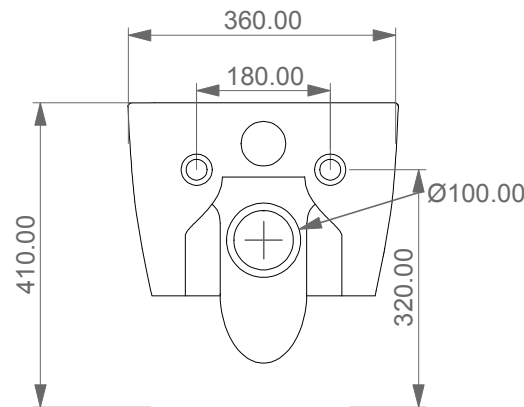

FRONT

LEFT

TOP

REAR

SECTION

Designation
 Vaso sospeso Like XXS senza brida
 con sistema di scarico Smart Clean
 Like XXS wc wall-hung rimless
 with Smart Clean flushing system

Cod. LKWC0X0XS

Scale
 1:10