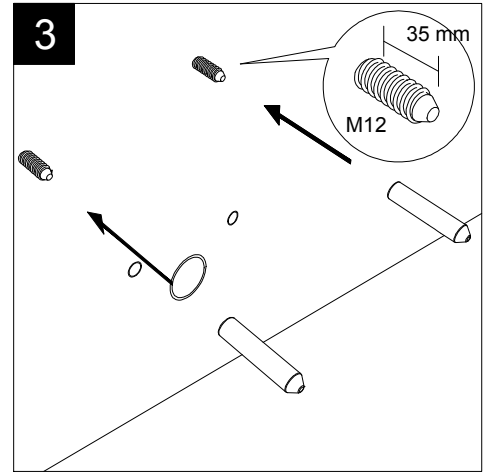

FRONT

LEFT

GSG
CERAMIC DESIGN

Bidet sospeso Like XXS
monoforo (senza foro su richiesta)
Like XXS bidet wall-hung
one hole (no hole on request)

TOP

REAR

SECTION

Designation
Bidet sospeso Like XXS
monoforo (senza foro su richiesta)
Like XXS bidet wall-hung
one hole (no hole on request)

Cod.LKBISOXXS

Scale
1:10

GSG
CERAMIC DESIGN

This drawing including the respected data may neither be duplicated nor modified nor altered without the consent of GSG Ceramic Design. The use of the data/technical drawings take place at users own risk and under exclusion of any liability of GSG Ceramic Design. The dimensions are not binding; products are subject to changes. Measurement shown may be subjected to small variations or are indicative.

Guida all'installazione dei bidet sospesi con kit di fissaggio dal basso (cod. ACS40)

Serie: LIKE - BRIO - TOUCH - OZ - TIME - FLUT - SPEED

Installation Guide for wall-hung bidets with bottom fixing kit (cod. ACS40)

Series: LIKE - BRIO - TOUCH - OZ - TIME - FLUT - SPEED

1

Guida all'installazione dei bidet sospesi con kit di fissaggio dal basso (cod. ACS40)

Serie: LIKE - BRIO - TOUCH - OZ - TIME - FLUT - SPEED

Installation Guide for wall-hung bidets with bottom fixing kit (cod. ACS40)