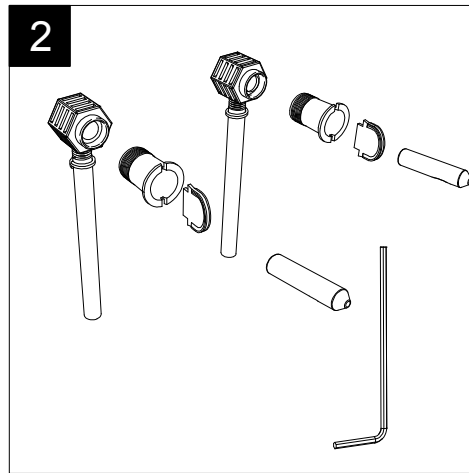

Guida all'installazione dei vasi sospesi con kit di fissaggio dal basso (cod. ACS40)

Serie: LIKE - BRIO - TOUCH - OZ - BOX - GLASS - TIME - FLUT - SPEED

Installation guide for wall-hung wc's with bottom fixing kit (cod. ACS40)

Series: LIKE - BRIO - TOUCH - OZ - BOX - GLASS - TIME - FLUT - SPEED

①