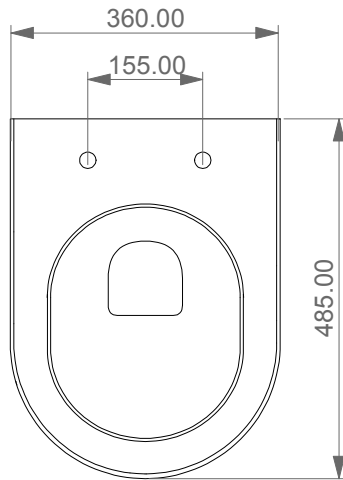

FRONT

LEFT

TOP

REAR

SECTION

Designation
 Vaso sospeso Like XXS senza brida
 con sistema di scarico Smart Clean
 Like XXS wc wall-hung rimless
 with Smart Clean flushing system

Cod. LKWC0X0XS

Scale
 1:10