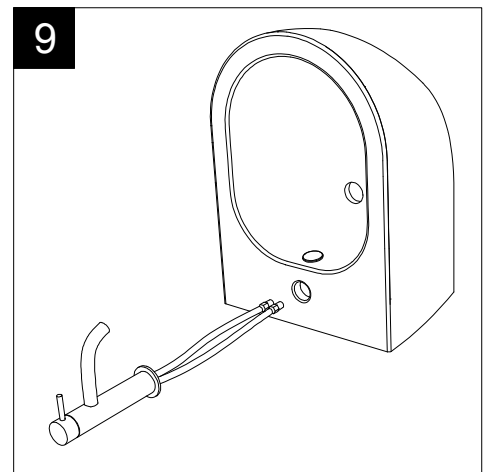

FRONT

LEFT

GSG
CERAMIC DESIGN

Bidet sospeso Like XXS
monoforo (senza foro su richiesta)
Like XXS bidet wall-hung
one hole (no hole on request)

TOP

REAR

SECTION

Designation
Bidet sospeso Like XXS
monoforo (senza foro su richiesta)
Like XXS bidet wall-hung
one hole (no hole on request)

Cod.LKBISOXXS

Scale
1:10

GSG
CERAMIC DESIGN

This drawing including the respected data may neither be duplicated nor modified nor altered without the consent of GSG Ceramic Design. The use of the data/technical drawings take place at users own risk and under exclusion of any liability of GSG Ceramic Design. The dimensions are not binding; products are subject to changes. Measurement shown may be subjected to small variations or are indicative.

Guida all'installazione dei bidet sospesi con kit di fissaggio dal basso (cod. ACS40)

Serie: LIKE - BRIO - TOUCH - OZ - TIME - FLUT - SPEED

Installation Guide for wall-hung bidets with bottom fixing kit (cod. ACS40)

Series: LIKE - BRIO - TOUCH - OZ - TIME - FLUT - SPEED

1

Guida all'installazione dei bidet sospesi con kit di fissaggio dal basso (cod. ACS40)

Serie: LIKE - BRIO - TOUCH - OZ - TIME - FLUT - SPEED

Installation Guide for wall-hung bidets with bottom fixing kit (cod. ACS40)