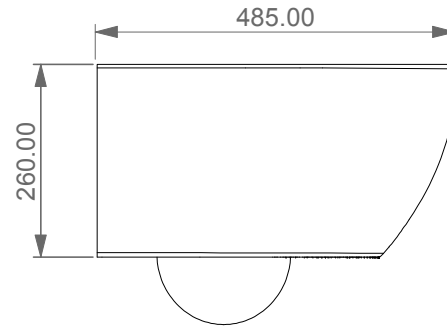

FRONT

LEFT

TOP

REAR

SECTION

Designation
 Vaso sospeso Like XXS senza brida
 con sistema di scarico Smart Clean
 Like XXS wc wall-hung rimless
 with Smart Clean flushing system

Cod. LKWC0X0XS

Scale
 1:10