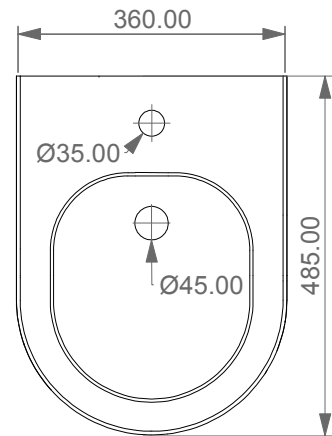

FRONT

LEFT

GSG
CERAMIC DESIGN

Bidet sospeso Like XXS
monoforo (senza foro su richiesta)
Like XXS bidet wall-hung
one hole (no hole on request)

TOP

REAR

SECTION

Designation
Bidet sospeso Like XXS
monoforo (senza foro su richiesta)
Like XXS bidet wall-hung
one hole (no hole on request)

Cod.LKBISOXXS

Scale
1:10

GSG
CERAMIC DESIGN

This drawing including the respected data may neither be duplicated nor modified nor altered without the consent of GSG Ceramic Design. The use of the data/technical drawings take place at users own risk and under exclusion of any liability of GSG Ceramic Design. The dimensions are not binding; products are subject to changes. Measurement shown may be subjected to small variations or are indicative.

Guida all'installazione dei bidet sospesi con kit di fissaggio dal basso (cod. ACS40)

Serie: LIKE - BRIO - TOUCH - OZ - TIME - FLUT - SPEED

Installation Guide for wall-hung bidets with bottom fixing kit (cod. ACS40)

FRONT

LEFT

TOP

REAR

SECTION

Designation
 Vaso sospeso Like XXS senza brida
 con sistema di scarico Smart Clean
 Like XXS wc wall-hung rimless
 with Smart Clean flushing system

Cod. LKWC0X0XS

Scale
 1:10