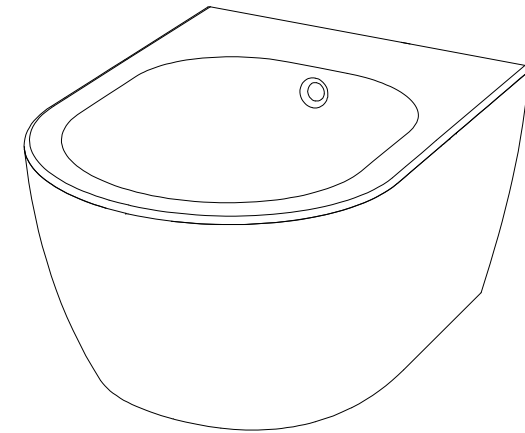

FRONT

LEFT

GSG
CERAMIC DESIGN

Bidet sospeso Like XXS
monoforo (senza foro su richiesta)
Like XXS bidet wall-hung
one hole (no hole on request)

TOP

REAR

SECTION

Designation
Bidet sospeso Like XXS
monoforo (senza foro su richiesta)
Like XXS bidet wall-hung
one hole (no hole on request)

Cod.LKBISOXXS

Scale
1:10

GSG
CERAMIC DESIGN

This drawing including the respected data may neither be duplicated nor modified nor altered without the consent of GSG Ceramic Design. The use of the data/technical drawings take place at users own risk and under exclusion of any liability of GSG Ceramic Design. The dimensions are not binding; products are subject to changes. Measurement shown may be subjected to small variations or are indicative.

Guida all'installazione dei bidet sospesi con kit di fissaggio dal basso (cod. ACS40)

Serie: LIKE - BRIO - TOUCH - OZ - TIME - FLUT - SPEED

Installation Guide for wall-hung bidets with bottom fixing kit (cod. ACS40)

FRONT

LEFT

TOP

REAR

SECTION

Designation
 Vaso sospeso Like XXS senza brida
 con sistema di scarico Smart Clean
 Like XXS wc wall-hung rimless
 with Smart Clean flushing system

Cod. LKWC0X0XS

Scale
 1:10