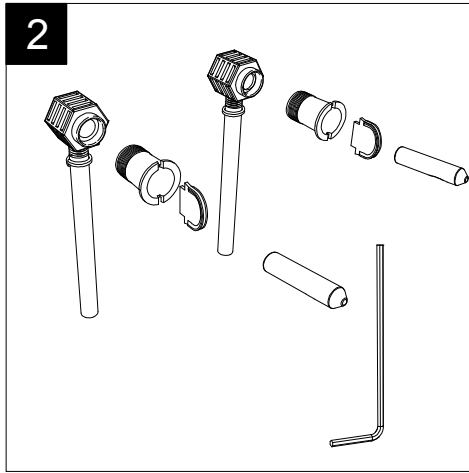

FRONT

LEFT

GSG
CERAMIC DESIGN

Bidet sospeso Like XXS
monoforo (senza foro su richiesta)
Like XXS bidet wall-hung
one hole (no hole on request)

TOP

REAR

SECTION

Designation
Bidet sospeso Like XXS
monoforo (senza foro su richiesta)
Like XXS bidet wall-hung
one hole (no hole on request)

Cod.LKBISOXXS

Scale
1:10

GSG
CERAMIC DESIGN

This drawing including the respected data may neither be duplicated nor modified nor altered without the consent of GSG Ceramic Design. The use of the data/technical drawings take place at users own risk and under exclusion of any liability of GSG Ceramic Design. The dimensions are not binding; products are subject to changes. Measurement shown may be subjected to small variations or are indicative.

Guida all'installazione dei bidet sospesi con kit di fissaggio dal basso (cod. ACS40)

Serie: LIKE - BRIO - TOUCH - OZ - TIME - FLUT - SPEED

Installation Guide for wall-hung bidets with bottom fixing kit (cod. ACS40)

Series: LIKE - BRIO - TOUCH - OZ - TIME - FLUT - SPEED

1

Guida all'installazione dei bidet sospesi con kit di fissaggio dal basso (cod. ACS40)

Serie: LIKE - BRIO - TOUCH - OZ - TIME - FLUT - SPEED

Installation Guide for wall-hung bidets with bottom fixing kit (cod. ACS40)