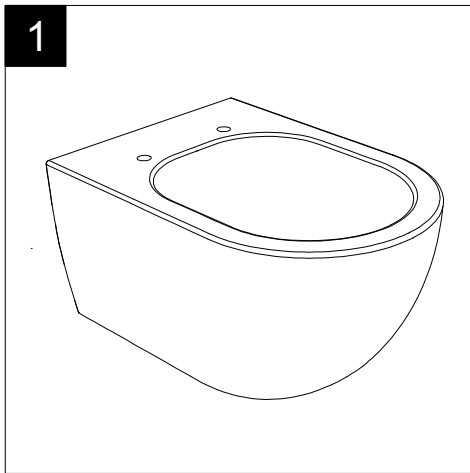

Guida all'installazione dei vasi sospesi con kit di fissaggio dal basso (cod. ACS40)

Serie: LIKE - BRIO - TOUCH - OZ - BOX - GLASS - TIME - FLUT - SPEED

Installation guide for wall-hung wc's with bottom fixing kit (cod. ACS40)

Series: LIKE - BRIO - TOUCH - OZ - BOX - GLASS - TIME - FLUT - SPEED

①