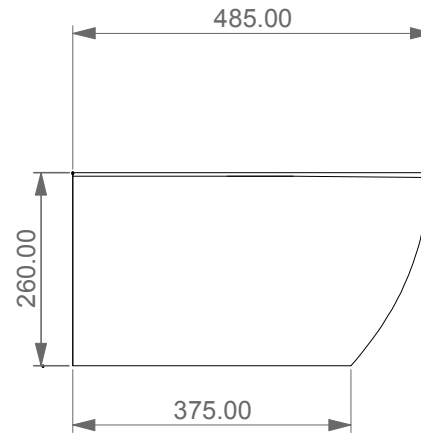

FRONT

LEFT

GSG
CERAMIC DESIGN

Bidet sospeso Like XXS
monoforo (senza foro su richiesta)
Like XXS bidet wall-hung
one hole (no hole on request)

TOP

REAR

SECTION

Designation
Bidet sospeso Like XXS
monoforo (senza foro su richiesta)
Like XXS bidet wall-hung
one hole (no hole on request)