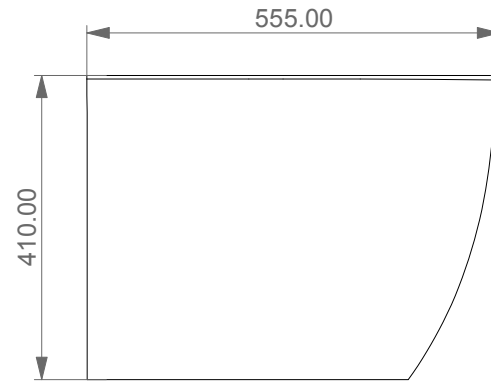

FRONT

LEFT

GSG
CERAMIC DESIGN

Bidet a terra Like cm. 55 monoforo
(senza foro, tre fori su richiesta)
Like bidet back to wall cm. 55 one hole
(no hole, three holes on request)

TOP

REAR

SECTION

Designation
Bidet a terra Like cm. 55 monoforo
(senza foro, tre fori su richiesta)
Like bidet back to wall cm. 55 one hole
(no hole, three holes on request)

Scale
1:10

cod. LKBI0155

GSG
CERAMIC DESIGN

This drawing including the respected data may neither be duplicated nor modified nor altered without the consent of GSG Ceramic Design. The use of the data/technical drawings take place at users own risk and under exclusion of any liability of GSG Ceramic Design. The dimensions are not binding; products are subject to changes. Measurement shown may be subjected to small variations or are indicative.