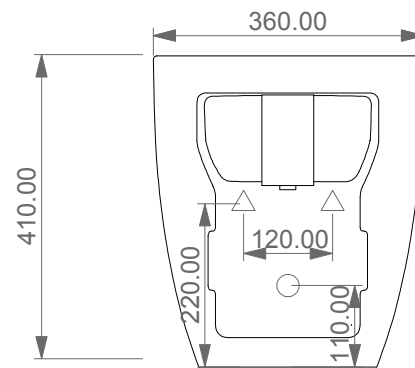

FRONT

LEFT

GSG
CERAMIC DESIGN

Bidet a terra Like cm. 55 monoforo
(senza foro, tre fori su richiesta)
Like bidet back to wall cm. 55 one hole
(no hole, three holes on request)

TOP

REAR

SECTION

Designation
Bidet a terra Like cm. 55 monoforo
(senza foro, tre fori su richiesta)
Like bidet back to wall cm. 55 one hole
(no hole, three holes on request)

Scale
1:10

cod. LKBI0155

GSG
CERAMIC DESIGN

This drawing including the respected data may neither be duplicated nor modified nor altered without the consent of GSG Ceramic Design. The use of the data/technical drawings take place at users own risk and under exclusion of any liability of GSG Ceramic Design. The dimensions are not binding; products are subject to changes. Measurement shown may be subjected to small variations or are indicative.