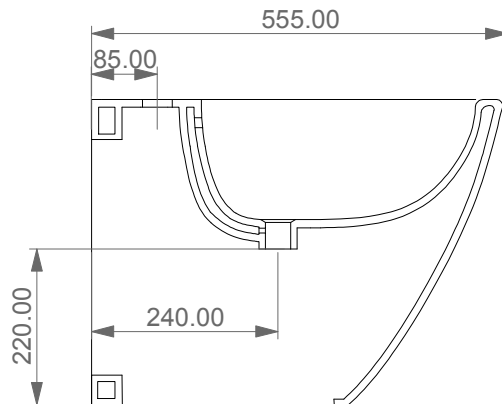

FRONT

LEFT

GSG
CERAMIC DESIGN

Bidet a terra Like cm. 55 monoforo
(senza foro, tre fori su richiesta)
Like bidet back to wall cm. 55 one hole
(no hole, three holes on request)

TOP

REAR

SECTION

Designation
Bidet a terra Like cm. 55 monoforo
(senza foro, tre fori su richiesta)
Like bidet back to wall cm. 55 one hole
(no hole, three holes on request)

Scale
1:10

cod. LKBI0155

GSG
CERAMIC DESIGN

This drawing including the respected data may neither be duplicated nor modified nor altered without the consent of GSG Ceramic Design. The use of the data/technical drawings take place at users own risk and under exclusion of any liability of GSG Ceramic Design. The dimensions are not binding; products are subject to changes. Measurement shown may be subjected to small variations or are indicative.