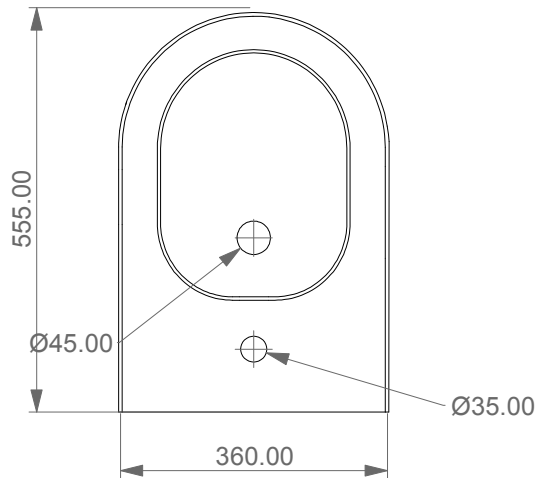

FRONT

LEFT

GSG
CERAMIC DESIGN

Bidet a terra Like cm. 55 monoforo
(senza foro, tre fori su richiesta)
Like bidet back to wall cm. 55 one hole
(no hole, three holes on request)

TOP

REAR

SECTION

Designation
Bidet a terra Like cm. 55 monoforo
(senza foro, tre fori su richiesta)
Like bidet back to wall cm. 55 one hole
(no hole, three holes on request)

Scale
1:10

cod. LKBI0155

GSG
CERAMIC DESIGN

This drawing including the respected data may neither be duplicated nor modified nor altered without the consent of GSG Ceramic Design. The use of the data/technical drawings take place at users own risk and under exclusion of any liability of GSG Ceramic Design. The dimensions are not binding; products are subject to changes. Measurement shown may be subjected to small variations or are indicative.