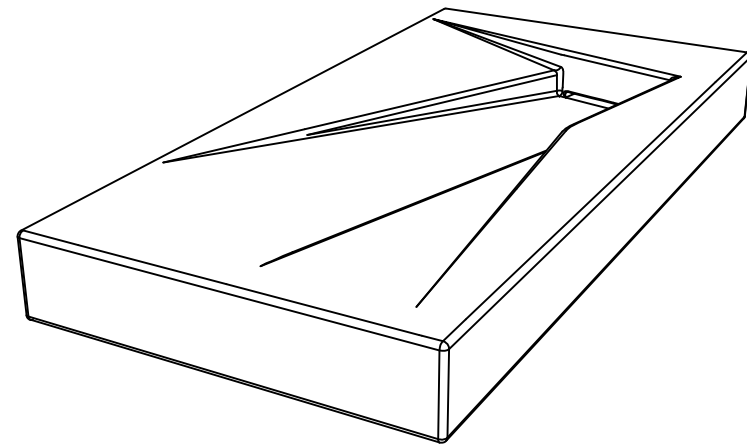

Lavabo Oz cm 95 versione sinistra
 senza foro (monoforo su richiesta)
 Oz Washbasin cm 95 left version
 no hole (one hole on request)

Designation
 Lavabo Oz cm 95 versione sinistra
 senza foro (monoforo su richiesta)
 Oz Washbasin cm 95 left version
 no hole (one hole on request)

Scale
 1:10

cod. LAOZSX

This drawing including the respected data may neither be duplicated nor modified nor altered without the consent of GSG Ceramic Design. The use of the data/technical drawings take place at users own risk and under exclusion of any liability of GSG Ceramic Design. The dimensions are not binding; products are subject to changes. Measurement shown may be subjected to small variations or are indicative.