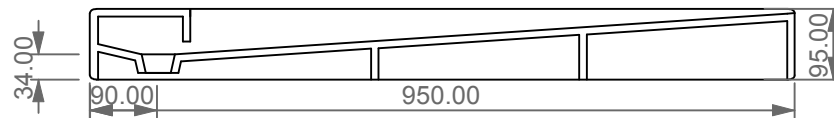

Lavabo Oz cm 95 versione sinistra
 senza foro (monoforo su richiesta)
 Oz Washbasin cm 95 left version
 no hole (one hole on request)

Designation
 Lavabo Oz cm 95 versione sinistra
 senza foro (monoforo su richiesta)
 Oz Washbasin cm 95 left version
 no hole (one hole on request)

Scale
 1:10

cod. LAOZSX

This drawing including the respected data may neither be duplicated nor modified nor altered without the consent of GSG Ceramic Design. The use of the data/technical drawings take place at users own risk and under exclusion of any liability of GSG Ceramic Design. The dimensions are not binding; products are subject to changes. Measurement shown may be subjected to small variations or are indicative.