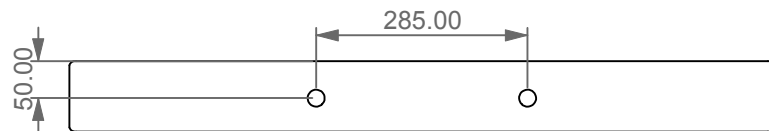

Lavabo Oz cm 95 versione sinistra
 senza foro (monoforo su richiesta)
 Oz Washbasin cm 95 left version
 no hole (one hole on request)

Designation
 Lavabo Oz cm 95 versione sinistra
 senza foro (monoforo su richiesta)
 Oz Washbasin cm 95 left version
 no hole (one hole on request)

Scale
 1:10

cod. LAOZSX

This drawing including the respected data may neither be duplicated nor modified nor altered without the consent of GSG Ceramic Design. The use of the data/technical drawings take place at users own risk and under exclusion of any liability of GSG Ceramic Design. The dimensions are not binding; products are subject to changes. Measurement shown may be subjected to small variations or are indicative.