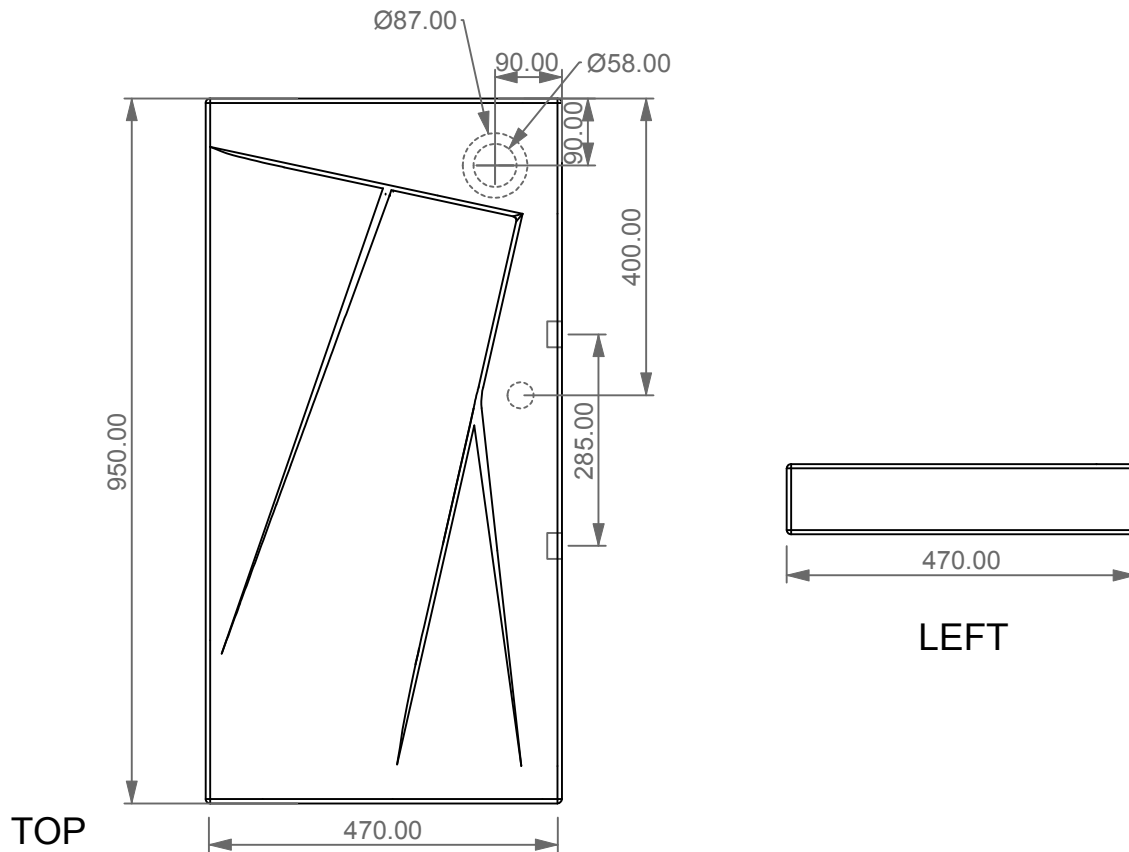

Lavabo Oz cm 95 versione sinistra
 senza foro (monoforo su richiesta)
 Oz Washbasin cm 95 left version
 no hole (one hole on request)

Designation
 Lavabo Oz cm 95 versione sinistra
 senza foro (monoforo su richiesta)
 Oz Washbasin cm 95 left version
 no hole (one hole on request)

Scale
 1:10

cod. LAOZSX

This drawing including the respected data may neither be duplicated nor modified nor altered without the consent of GSG Ceramic Design. The use of the data/technical drawings take place at users own risk and under exclusion of any liability of GSG Ceramic Design. The dimensions are not binding; products are subject to changes. Measurement shown may be subjected to small variations or are indicative.