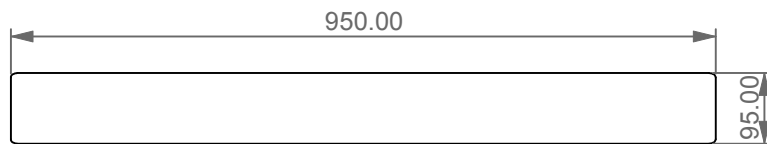

Lavabo Oz cm 95 versione sinistra
 senza foro (monoforo su richiesta)
 Oz Washbasin cm 95 left version
 no hole (one hole on request)

Designation
 Lavabo Oz cm 95 versione sinistra
 senza foro (monoforo su richiesta)
 Oz Washbasin cm 95 left version
 no hole (one hole on request)

Scale
 1:10

cod. LAOZSX

This drawing including the respected data may neither be duplicated nor modified nor altered without the consent of GSG Ceramic Design. The use of the data/technical drawings take place at users own risk and under exclusion of any liability of GSG Ceramic Design. The dimensions are not binding; products are subject to changes. Measurement shown may be subjected to small variations or are indicative.