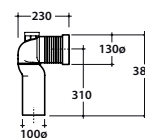

Completo di FISSAGGIQGHOST®. Peso 27 kg

Floor mounted WC with adjustable water inlet/outlet MULTI. Wall drain turning into floor drain by means of the PVC pipe supplied on demand. Back to wall installation. Drain 4,5 / 3 Lt.

FISSAGGIQGHOST® fixing kit included. Weight 27 kg.

Cod. LA019BI

Coprivaso in termoindurente rimovibile. Peso 3 kg.

Thermo-setting seat-cover removable. Weight 3 kg.

Cod. LA020BI

Coprivaso in termoindurente chiusura rallentata rimovibile. Peso 3 kg.

Thermo-setting seat-cover with soft-closing system removable. Weight 3

Cod. VA077*

Raccordo per scarico a pavimento regolabile da 6 a 12 cm ø 10.

Elbow pipe for floor drain. Adjustable 6/12 cm ø 10.

Cod. VA079*

Curva tecnica per lo scarico a pavimento regolabile da 13 a 16 cm ø 11.

Elbow pipe for floor drain. Adjustable 13/16 cm ø 11.

Cod. VA078*

Raccordo per scarico a pavimento regolabile da 17 a 21 cm ø 10.

Elbow pipe for floor drain. Adjustable 17/21 cm ø 10.