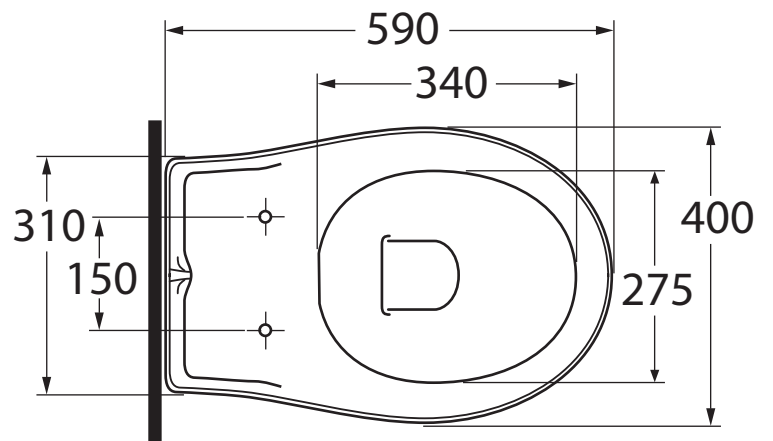

JUB 100

Vaso scarico a parete trasformabile a terra tramite curva tecnica in plastica

W.c.wall trap that can be trasformed into floor trap by plastic technical bend

Dimensioni/dimensions: 59x40xH42 cm

Peso/weight:24kg

A* 0 tubo interno parete

B* 80-670 tubo esterno parete

A* 0 pipe internal to the wall

B* 80-670 pipe external to the wall