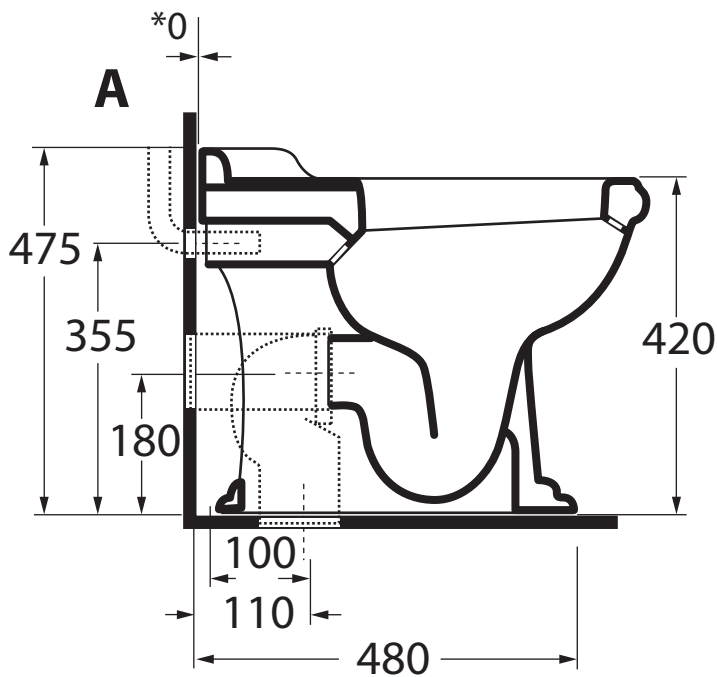

JUB 100

Vaso scarico a parete trasformabile a terra tramite curva tecnica in plastica

W.c.wall trap that can be trasformed into floor trap by plastic technical bend

Dimensioni/dimensions: 59x40xH42 cm

Peso/weight:24kg

A* 0 tubo interno parete

B* 80-670 tubo esterno parete

A* 0 pipe internal to the wall

B* 80-670 pipe external to the wall