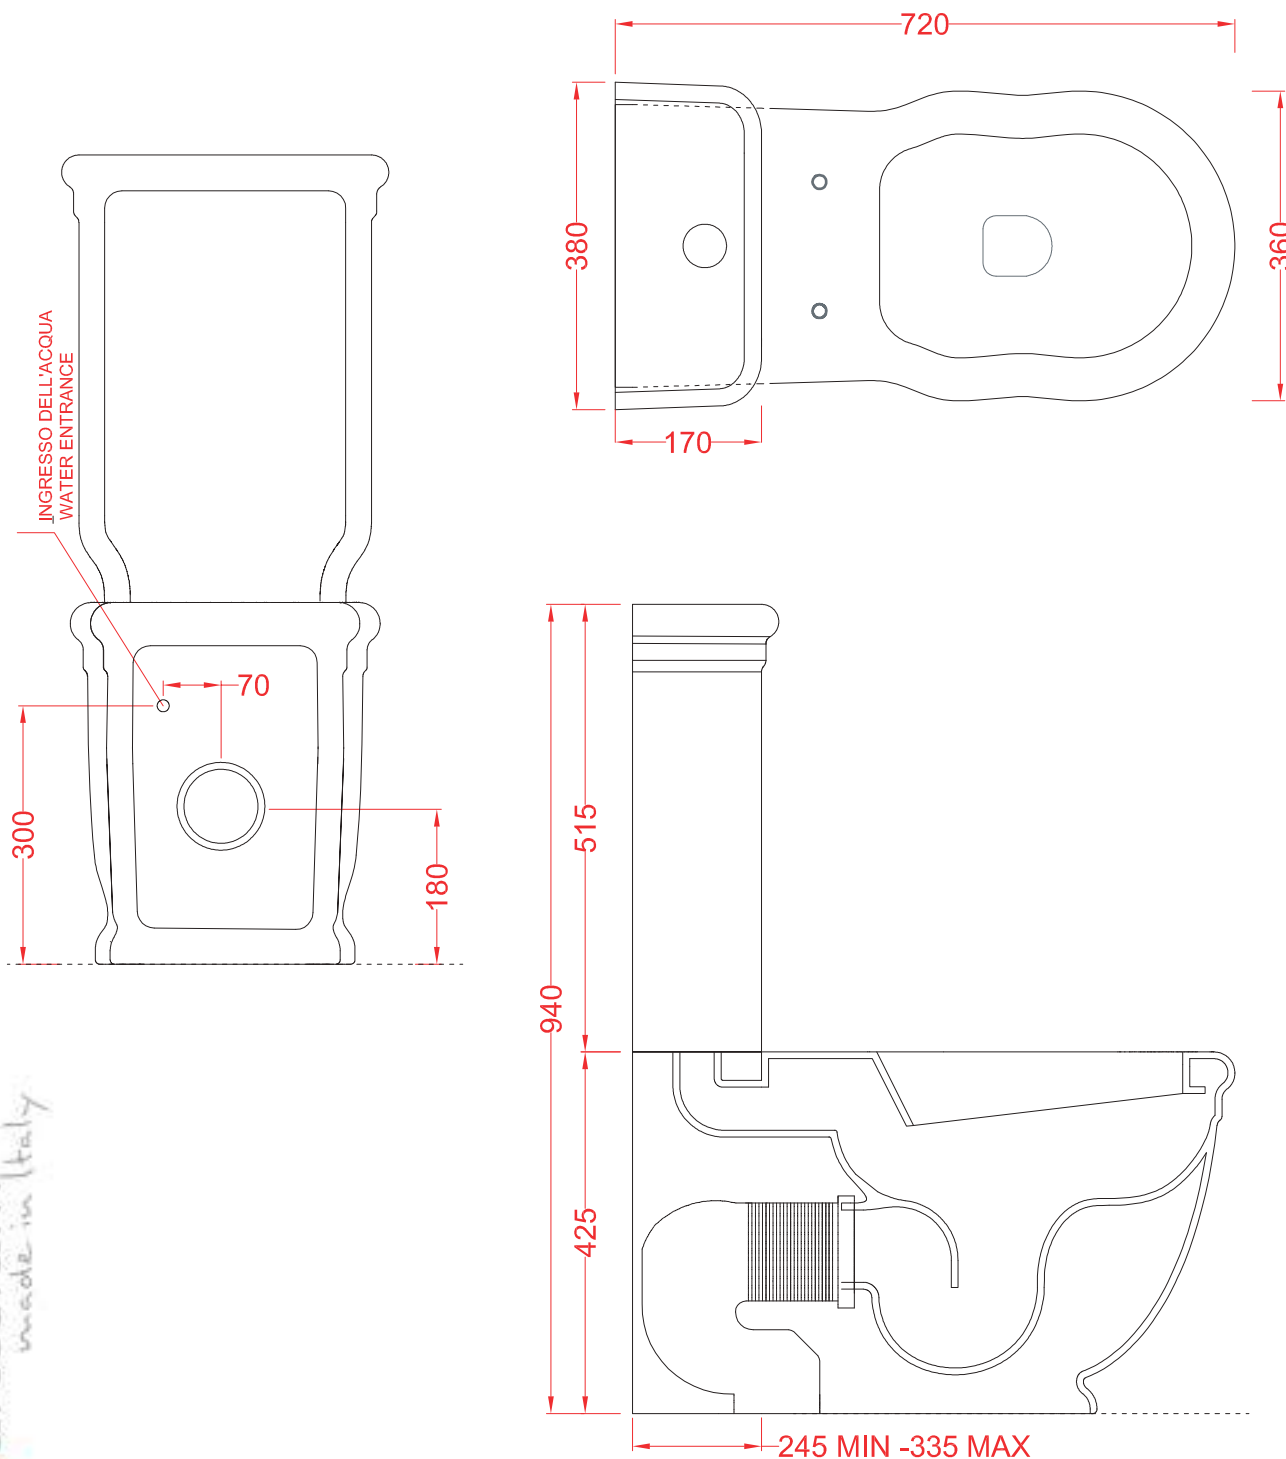

HERMITAGE | HEV006 +HEC009

vaso monoblocco universale 720*425*360 + cassetta
Closed coupled wc 720*425*360 + ceramic cistern

PESO/WEIGHT: KG 34 + 11

HERMITAGE BIDET BTW | HEB001

bidet terra filo muro 36*55*42

back to wall bidet 36*55*42

PESO/WEIGHT: KG 19