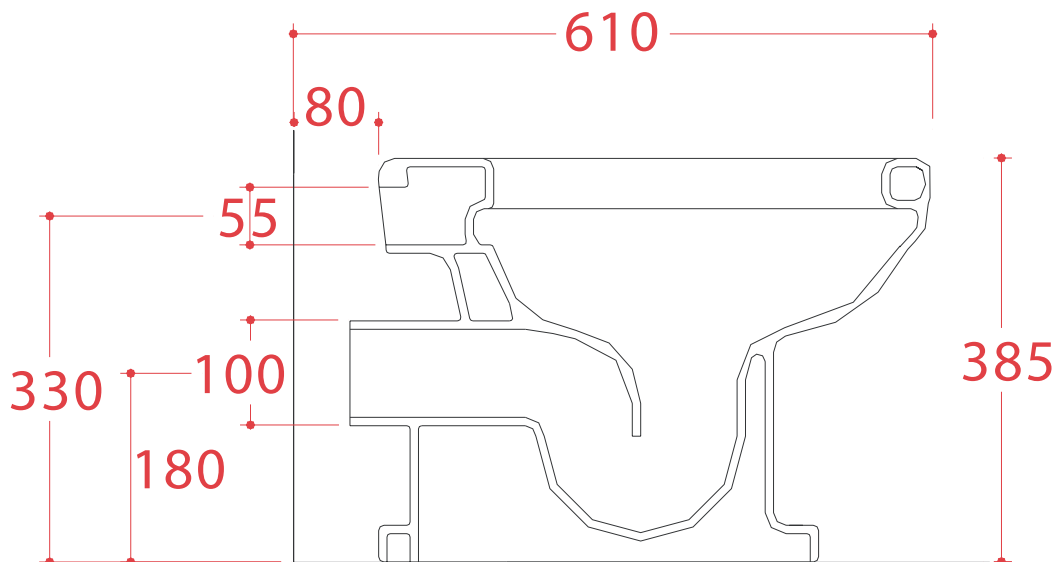

HERMITAGE | HEV003

Vaso P 53*36*38.5

Wc with wall drain 53*36*38.5

PESO/WEIGHT: KG 19

HERMITAGE | HEB002

Bidet terra 56*36*38.5

Bidet 56*36*38.5

PESO/WEIGHT: KG 18