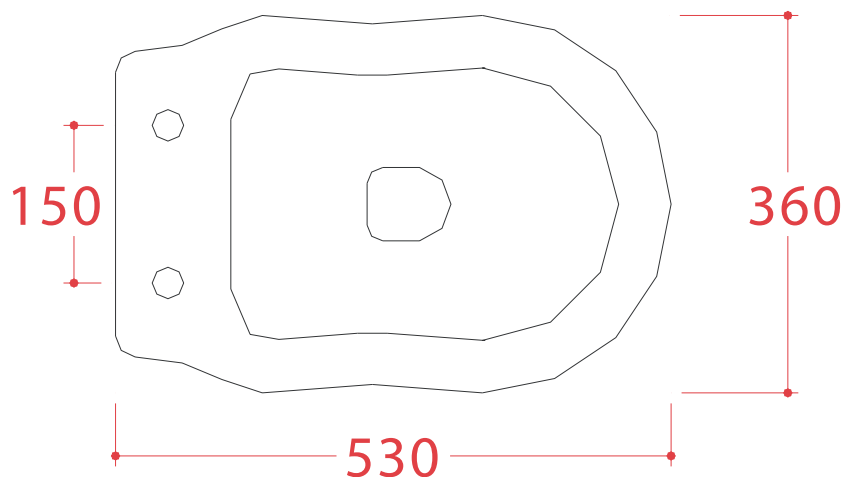

HERMITAGE | HEV003

Vaso P 53*36*38.5

Wc with wall drain 53*36*38.5

PESO/WEIGHT: KG 19

HERMITAGE | HEB002

Bidet terra 56*36*38.5

Bidet 56*36*38.5

PESO/WEIGHT: KG 18