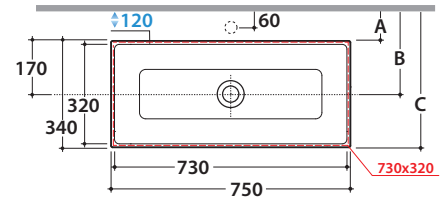

STOCKHOLM LAVABO FO075.BI

CE EN 14688:2015

GLOBO

Lavabo abbinabile con Arredo Wood
It can be combined with Arredo Wood furniture

	Rubinetto a parete Wall mounted taps	Rubinetto su piano Taps mounted on counter top
A :	90	115
B :	260	285
C :	430	455

Cod. **FO075.BI**

Lavabo 75,34 h 17 cm. Installazione ad incasso. Peso 17 Kg
Basin 75.34 h 17 cm. Recessed installation. Weight 17 Kg