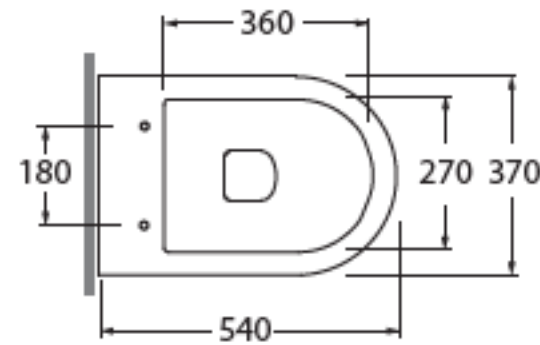

FMVCTPE00000BI

CM 54x37xh43

plt italy pz.12 - plt export pcs.20

kg 28,5

Tecnologie/technologies:

watersaving

easyclean

scala/scale 1:20 dimensioni/dimensions in mm

biancolucida/shiny white

FMBIT000000MBI

CM 54x37xh43

plf italy pz.12 - plf export pcs.20

kg 24

scala/scale 1:20 dimensioni/dimensions in mm

Disponibili per tutti i prodotti FORMA e per le pilette con tappo in ceramica PILCE,
Available for all FORMA products and for the free flow ceramic drains PILCE