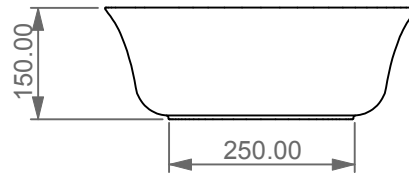

Lavabo Flut Quadro bordo fino, cm 42.
 Flut Washbasin Square cm 42 thin edge.

FRONT

LEFT

TOP

SECTION

Designation Lavabo Flut Quadro bordo fino, cm 42. Flut Washbasin Square cm 42 thin edge.	
Scale 1:10	This drawing including the respectedata may neither be duplicated nor modified nor altered without the consent of GSG Ceramic Design. The use of the data/technical drawings take place at users own risk and under exclusion of any liability of GSG Ceramic Design. The dimensions are not binding; products are subject to changes. Measurement shown may be subjected to small variations or are indicative.
cod. FLLAVFSQU42	