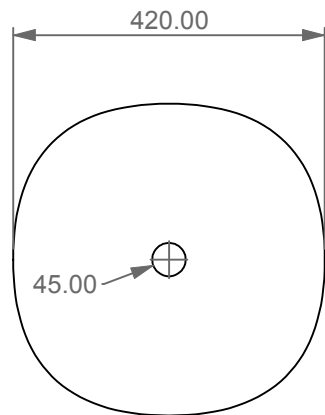

Lavabo Flut Quadro bordo fino, cm 42.
 Flut Washbasin Square cm 42 thin edge.

FRONT

LEFT

TOP

SECTION

Designation Lavabo Flut Quadro bordo fino, cm 42. Flut Washbasin Square cm 42 thin edge.	
Scale 1:10	This drawing including the respectedata may neither be duplicated nor modified nor altered without the consent of GSG Ceramic Design. The use of the data/technical drawings take place at users own risk and under exclusion of any liability of GSG Ceramic Design. The dimensions are not binding; products are subject to changes. Measurement shown may be subjected to small variations or are indicative.
cod. FLLAVFSQU42	