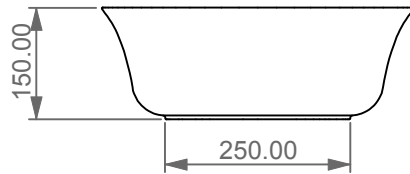

Lavabo Flut Quadro bordo fino, cm 42.
 Flut Washbasin Square cm 42 thin edge.

FRONT

LEFT

TOP

SECTION

Designation Lavabo Flut Quadro bordo fino, cm 42. Flut Washbasin Square cm 42 thin edge.	
Scale 1:10	This drawing including the respectedata may neither be duplicated nor modified nor altered without the consent of GSG Ceramic Design. The use of the data/technical drawings take place at users own risk and under exclusion of any liability of GSG Ceramic Design. The dimensions are not binding; products are subject to changes. Measurement shown may be subjected to small variations or are indicative.
cod. FLLAVFSQU42	