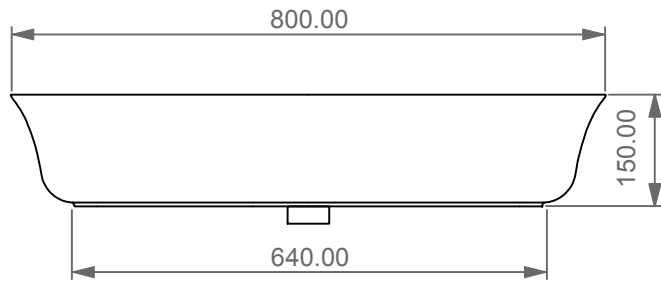

Lavabo Flut cm 80 bordo fino,
 monoforo (senza foro, tre fori su richiesta).
 Flut Washbasin cm 80 thin edge one hole
 (no hole, three holes on request).

FRONT

LEFT

TOP

REAR

SECTION

<p>Designation Lavabo Flut cm 65 bordo fino, monoforo (senza foro, tre fori su richiesta). Flut Washbasin cm 65 thin edge one hole (no hole, three holes on request).</p>	
<p>Scale 1:10</p>	<p>This drawing including the respected data may neither be duplicated nor modified nor altered without the consent of GSG Ceramic Design. The use of the data/technical drawings take place at users own risk and under exclusion of any liability of GSG Ceramic Design.</p>
<p>cod. FLLAVBW80</p>	<p>The dimensions are not binding; products are subject to changes. Measurement shown may be subjected to small variations or are indicative.</p>