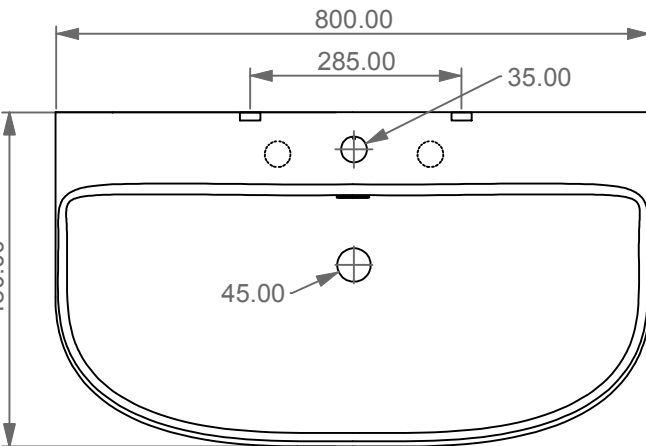

Lavabo Flut cm 80 bordo fino,
 monoforo (senza foro, tre fori su richiesta).
 Flut Washbasin cm 80 thin edge one hole
 (no hole, three holes on request).

FRONT

LEFT

TOP

REAR

SECTION

<p>Designation Lavabo Flut cm 65 bordo fino, monoforo (senza foro, tre fori su richiesta). Flut Washbasin cm 65 thin edge one hole (no hole, three holes on request).</p>	
<p>Scale 1:10</p>	<p>This drawing including the respected data may neither be duplicated nor modified nor altered without the consent of GSG Ceramic Design. The use of the data/technical drawings take place at users own risk and under exclusion of any liability of GSG Ceramic Design.</p>
<p>cod. FLLAVBW80</p>	<p>The dimensions are not binding; products are subject to changes. Measurement shown may be subjected to small variations or are indicative.</p>