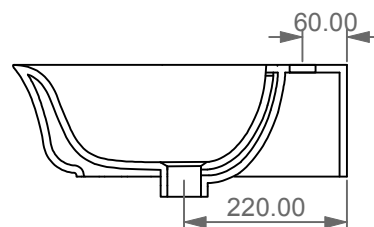

Lavabo Flut cm 80 bordo fino,
 monoforo (senza foro, tre fori su richiesta).
 Flut Washbasin cm 80 thin edge one hole
 (no hole, three holes on request).

FRONT

LEFT

TOP

REAR

SECTION

<p>Designation Lavabo Flut cm 65 bordo fino, monoforo (senza foro, tre fori su richiesta). Flut Washbasin cm 65 thin edge one hole (no hole, three holes on request).</p>	
<p>Scale 1:10</p>	<p>This drawing including the respected data may neither be duplicated nor modified nor altered without the consent of GSG Ceramic Design. The use of the data/technical drawings take place at users own risk and under exclusion of any liability of GSG Ceramic Design.</p>
<p>cod. FLLAVBW80</p>	<p>The dimensions are not binding; products are subject to changes. Measurement shown may be subjected to small variations or are indicative.</p>