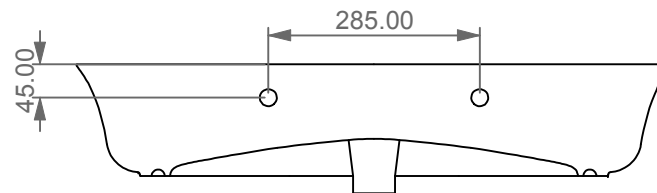

Lavabo Flut cm 80 bordo fino,
 monoforo (senza foro, tre fori su richiesta).
 Flut Washbasin cm 80 thin edge one hole
 (no hole, three holes on request).

FRONT

LEFT

TOP

REAR

SECTION

<p>Designation Lavabo Flut cm 65 bordo fino, monoforo (senza foro, tre fori su richiesta). Flut Washbasin cm 65 thin edge one hole (no hole, three holes on request).</p>	
<p>Scale 1:10</p>	<p>This drawing including the respected data may neither be duplicated nor modified nor altered without the consent of GSG Ceramic Design. The use of the data/technical drawings take place at users own risk and under exclusion of any liability of GSG Ceramic Design.</p>
<p>cod. FLLAVBW80</p>	<p>The dimensions are not binding; products are subject to changes. Measurement shown may be subjected to small variations or are indicative.</p>