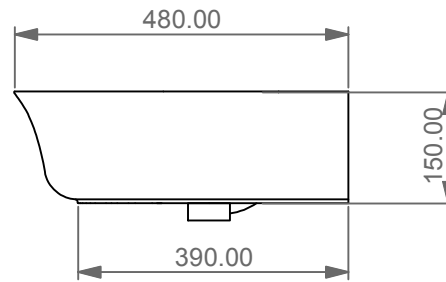

Lavabo Flut cm 80 bordo fino,
 monoforo (senza foro, tre fori su richiesta).
 Flut Washbasin cm 80 thin edge one hole
 (no hole, three holes on request).

FRONT

LEFT

TOP

REAR

SECTION

<p>Designation Lavabo Flut cm 65 bordo fino, monoforo (senza foro, tre fori su richiesta). Flut Washbasin cm 65 thin edge one hole (no hole, three holes on request).</p>	
<p>Scale 1:10</p>	<p>This drawing including the respected data may neither be duplicated nor modified nor altered without the consent of GSG Ceramic Design. The use of the data/technical drawings take place at users own risk and under exclusion of any liability of GSG Ceramic Design.</p>
<p>cod. FLLAVBW80</p>	<p>The dimensions are not binding; products are subject to changes. Measurement shown may be subjected to small variations or are indicative.</p>