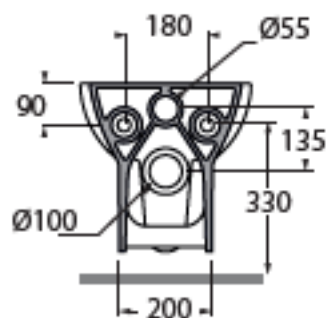

FAVKSP000000

sanitari sospesi / wall hung sanitary wares

codice
code

Vaso Fast sospeso.
Fast wall hung WC.

bianco lucido/ shiny white

FAVKSP000000BI

CM 53x35,5xh39,5

plf italy pz.18 - plf export pcs.20

kg 27,5

Tecnologie/technologies:

4.5l