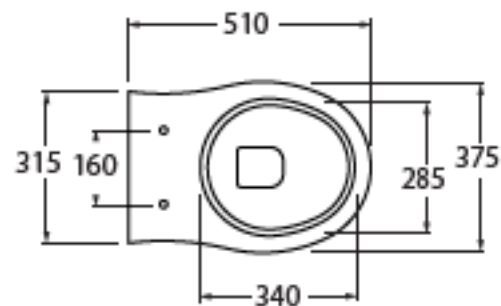

FAVKSP000000

sanitari sospesi / wall hung sanitary wares

codice
code

Vaso Fast sospeso.
Fast wall hung WC.

bianco lucido/ shiny white

FAVKSP000000BI

CM 53x35,5xh39,5

plf italy pz.18 - plf export pcs.20

kg 27,5

Tecnologie/technologies:

4.5l