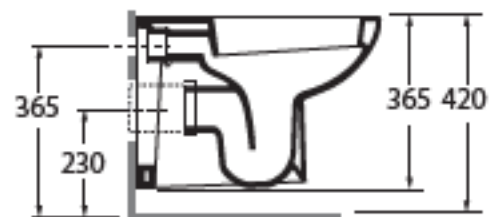

FAVKSP000000

sanitari sospesi / wall hung sanitary wares

codice
code

Vaso Fast sospeso.
Fast wall hung WC.

bianco lucido/ shiny white

FAVKSP000000BI

CM 53x35,5xh39,5

plf italy pz.18 - plf export pcs.20

kg 27,5

Tecnologie/technologies:

4.5l