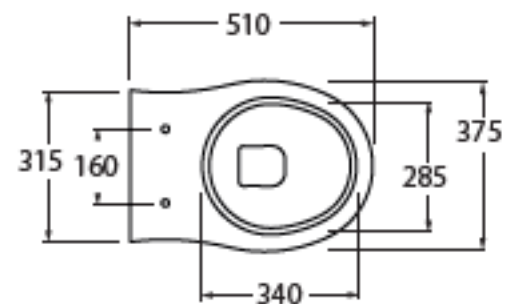

FAVCTP000000

sanitari terra /floor mounted sanitary wares

codice
code

Vaso Fast terra con scarico a parete filo muro trasformabile a pavimento.
Fast close coupled wall/floor trap WC.

bianco lucido/ shiny white

FAVCTP000000BI

CM 54x34,5xh42

pt italy pz.24 - pt export pcs.20

kg 30,5

Tecnologie/technologies:

4,5L

FABIT000000M

sanitari terra /floor mounted sanitary wares

Bidet Fast a terra monoforo.
Fast bidet 1 hole.

bianco lucido/ shiny white

CM 53x34,5xh42

pit italy pz.24 - pit export pcs.20