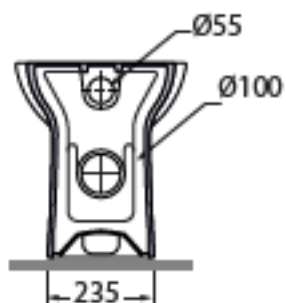

FAVCTP000000

sanitari terra /floor mounted sanitary wares

codice
code

Vaso Fast terra con scarico a parete filo muro trasformabile a pavimento.
Fast close coupled wall/floor trap WC.

bianco lucido/ shiny white

FAVCTP000000BI

CM 54x34,5xh42

pt italy pz.24 - pt export pcs.20

kg 30,5

Tecnologie/technologies:

4,5L

FABIT000000M

sanitari terra /floor mounted sanitary wares

Bidet Fast a terra monoforo.
Fast bidet 1 hole.

bianco lucido/ shiny white

CM 53x34,5xh42

pit italy pz.24 - pit export pcs.20