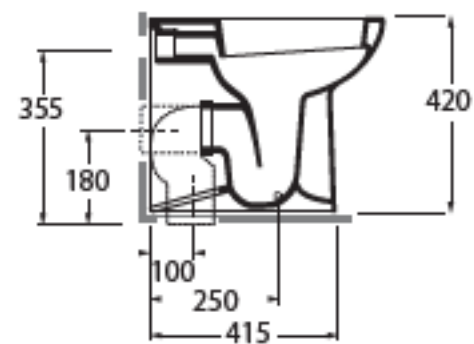

FAVCTP000000

sanitari terra /floor mounted sanitary wares

codice
code

Vaso Fast terra con scarico a parete filo muro trasformabile a pavimento.
Fast close coupled wall/floor trap WC.

bianco lucido/ shiny white

FAVCTP000000BI

CM 54x34,5xh42

pt italy pz.24 - pt export pcs.20

kg 30,5

Tecnologie/technologies:

4,5L

FABIT000000M

sanitari terra /floor mounted sanitary wares

Bidet Fast a terra monoforo.
Fast bidet 1 hole.

bianco lucido/ shiny white

CM 53x34,5xh42

pit italy pz.24 - pit export pcs.20