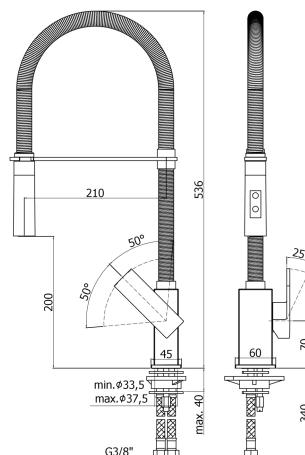

elle-effe

DESCRIZIONE | DESCRIPTION

Miscelatore lavello monoforo con canna orientabile completo di:
 doccia Minimal (2 getti) in ABS
 set 2 flessibili inox 3/8" G

One-hole sink mixer with swivelling spout complete with:
 Minimal ABS hand-shower (two spray-functions)
 set of 2 stainless steel hoses 3/8" G

Professional
 Professional

FINITURE | FINISHES

EL 179

CR - Cromo | Chrome

EF 179

CR - Cromo | Chrome

TECNOLOGIE | TECHNOLOGIES

		Pressione / Pressure (bar)									
Portata / Flow rate (l/min)	Uscita outlet	0,5	1	1,5	2	2,5	3	3,5	4	4,5	5