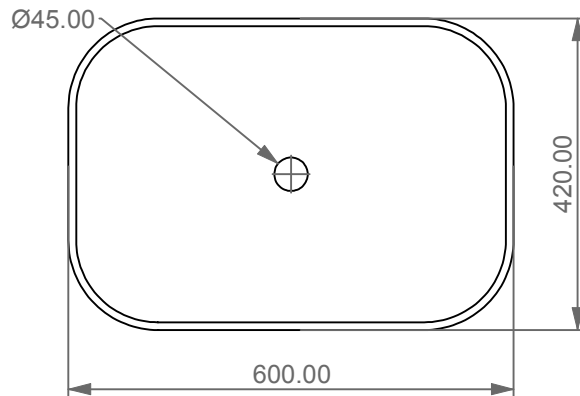

Lavabo Easy rettangolare bordo fino, cm 60 con troppo pieno.
 Easy Washbasin rectangular cm 60 thin edge with overflow

FRONT

LEFT

SECTION

TOP

Designation
 Lavabo Easy rettangolare bordo fino,
 cm 60 con troppo pieno.
 Easy Washbasin rectangular cm 60
 thin edge with overflow

Scale
 1:10

cod. EALAV60TP

This drawing including the respectedata may neither be duplicated nor modified nor altered without the consent of GSG Ceramic Design. The use of the data/technical drawings take place at users own risk and under exclusion of any liability of GSG Ceramic Design. The dimensions are not binding; products are subject to changes. Measurement shown may be subjected to small variations or are indicative.