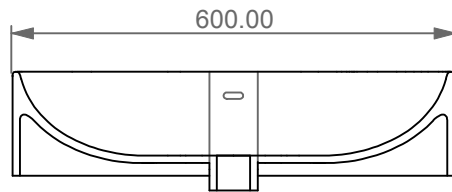

Lavabo Easy rettangolare bordo fino, cm 60 con troppo pieno.
 Easy Washbasin rectangular cm 60 thin edge with overflow

FRONT

LEFT

SECTION

TOP

Designation
 Lavabo Easy rettangolare bordo fino,
 cm 60 con troppo pieno.
 Easy Washbasin rectangular cm 60
 thin edge with overflow

Scale
 1:10

cod. EALAV60TP

This drawing including the respectedata may neither be duplicated nor modified nor altered without the consent of GSG Ceramic Design. The use of the data/technical drawings take place at users own risk and under exclusion of any liability of GSG Ceramic Design. The dimensions are not binding; products are subject to changes. Measurement shown may be subjected to small variations or are indicative.