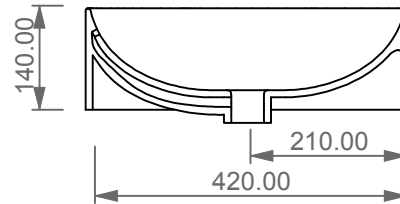

Lavabo Easy rettangolare bordo fino, cm 60 con troppo pieno.
 Easy Washbasin rectangular cm 60 thin edge with overflow

FRONT

LEFT

SECTION

TOP

Designation
 Lavabo Easy rettangolare bordo fino,
 cm 60 con troppo pieno.
 Easy Washbasin rectangular cm 60
 thin edge with overflow

Scale
 1:10

cod. EALAV60TP

This drawing including the respectedata may neither be duplicated nor modified nor altered without the consent of GSG Ceramic Design. The use of the data/technical drawings take place at users own risk and under exclusion of any liability of GSG Ceramic Design. The dimensions are not binding; products are subject to changes. Measurement shown may be subjected to small variations or are indicative.