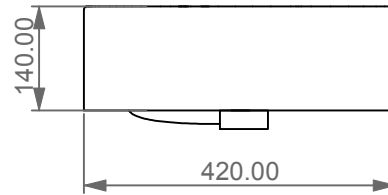

Lavabo Easy rettangolare bordo fino, cm 60 con troppo pieno.
 Easy Washbasin rectangular cm 60 thin edge with overflow

FRONT

LEFT

SECTION

TOP

Designation
 Lavabo Easy rettangolare bordo fino,
 cm 60 con troppo pieno.
 Easy Washbasin rectangular cm 60
 thin edge with overflow

Scale
 1:10

cod. EALAV60TP

This drawing including the respectedata may neither be duplicated nor modified nor altered without the consent of GSG Ceramic Design. The use of the data/technical drawings take place at users own risk and under exclusion of any liability of GSG Ceramic Design. The dimensions are not binding; products are subject to changes. Measurement shown may be subjected to small variations or are indicative.