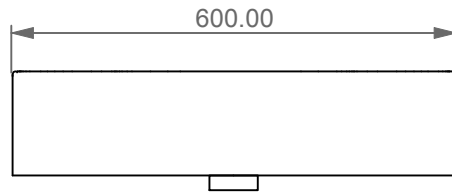

Lavabo Easy rettangolare bordo fino, cm 60 con troppo pieno.
 Easy Washbasin rectangular cm 60 thin edge with overflow

FRONT

LEFT

SECTION

TOP

Designation
 Lavabo Easy rettangolare bordo fino,
 cm 60 con troppo pieno.
 Easy Washbasin rectangular cm 60
 thin edge with overflow

Scale
 1:10

cod. EALAV60TP

This drawing including the respectedata may neither be duplicated nor modified nor altered without the consent of GSG Ceramic Design. The use of the data/technical drawings take place at users own risk and under exclusion of any liability of GSG Ceramic Design. The dimensions are not binding; products are subject to changes. Measurement shown may be subjected to small variations or are indicative.