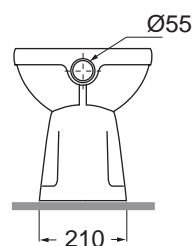

DIVCTS000000

sanitari / sanitary wares

codice
code

Vaso DIANA con scarico a pavimento
Floor trap DIANA wc

bianco lucido/ shiny white

DIVCTS000000BI

CM 52X37XH40

plt Italy pz. 24 - plt export pcs. 20

kg 21,5

* Misura consigliata
Advised measure

scala/scale 1:20 dimensioni/dimensions in mm

Complementi/complements:

codice
code

Sedile in poliester
Polyester cover-seat
bianco lucido/ shiny white

C 1800 LM

TECHNICAL SHEET n°: 01	DESIGNER: OFFICINA AZZURRA	CODE: DIVCTS000000	Azzurra sanitari in ceramica S.p.a. via Civita Castellana snc 01030 Castel S.Elia (VT) - ITALY Tel.+39.0761 518155 Fax.+39.0761 514560	
SHEET FORMAT: A4	ISO	REVISION: 01	SCALE: 1:20	DATE: 22/09/2020
REGULATIONS: CE EN 997/ EN33 / Dop-997 *				
All the measurements respect the tolerances provided by the "AZZURRA QUALITY GUIDELINES".				