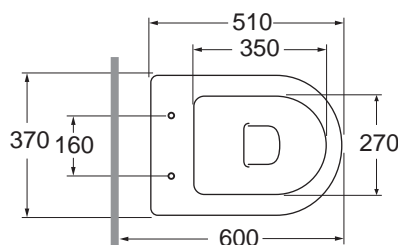

DIVCTS000000

sanitari / sanitary wares

codice
code

Vaso DIANA con scarico a pavimento
Floor trap DIANA wc

bianco lucido/ shiny white

DIVCTS000000BI

CM 52X37XH40

plt Italy pz. 24 - plt export pcs. 20

kg 21,5

* Misura consigliata
Advised measure

scala/scale 1:20 dimensioni/dimensions in mm

Complementi/complements:

codice
code

Sedile in poliester
Polyester cover-seat
bianco lucido/ shiny white

C 1800 LM

TECHNICAL SHEET n°: 01	DESIGNER: OFFICINA AZZURRA	CODE: DIVCTS000000	Azzurra sanitari in ceramica S.p.a. via Civita Castellana snc 01030 Castel S.Elia (VT) - ITALY Tel.+39.0761 518155 Fax.+39.0761 514560	
SHEET FORMAT: A4	ISO	REVISION: 01	SCALE: 1:20	DATE: 22/09/2020
REGULATIONS: CE EN 997/ EN33 / Dop-997 *				
All the measurements respect the tolerances provided by the "AZZURRA QUALITY GUIDELINES".				