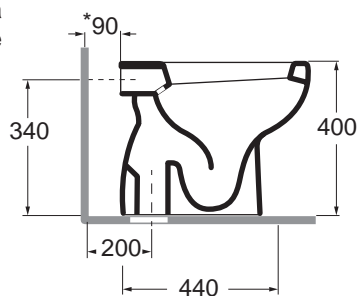

DIVCTS000000

sanitari / sanitary wares

codice
code

Vaso DIANA con scarico a pavimento
Floor trap DIANA wc

bianco lucido/ shiny white

DIVCTS000000BI

CM 52X37XH40

plt Italy pz. 24 - plt export pcs. 20

kg 21,5

* Misura consigliata
Advised measure

scala/scale 1:20 dimensioni/dimensions in mm

Complementi/complements:

codice
code

Sedile in poliester
Polyester cover-seat
bianco lucido/ shiny white

C 1800 LM

TECHNICAL SHEET n°: 01	DESIGNER: OFFICINA AZZURRA	CODE: DIVCTS000000	Azzurra sanitari in ceramica S.p.a. via Civita Castellana snc 01030 Castel S.Elia (VT) - ITALY Tel.+39.0761 518155 Fax.+39.0761 514560	
SHEET FORMAT: A4	ISO	REVISION: 01	SCALE: 1:20	DATE: 22/09/2020
REGULATIONS: CE EN 997/ EN33 / Dop-997 *				
All the measurements respect the tolerances provided by the "AZZURRA QUALITY GUIDELINES".				