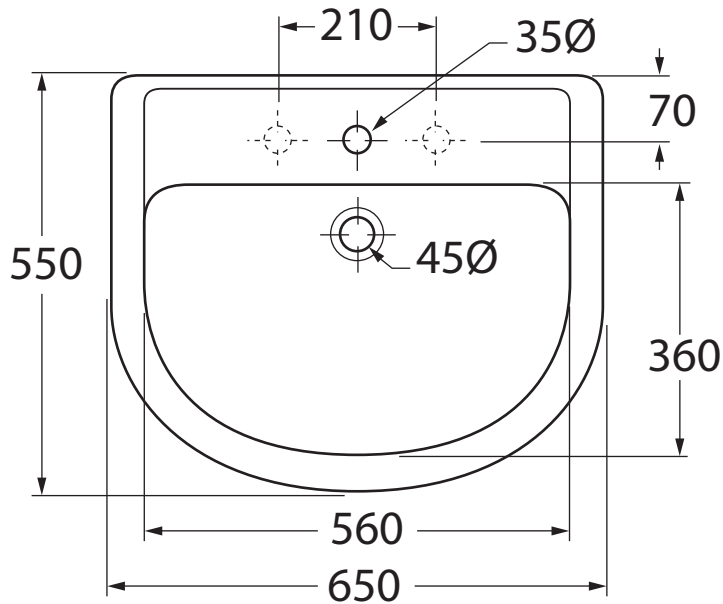

DIA 200

Lavabo monoforopredisposto a tre fori  
One-hole wash-basin arranged for three-holes

Dimensioni/dimensions: 65x55xH22 cm  
Peso/weight: 17,5 kg

DIA 300

Colonna  
Podestal

Dimensioni/dimensions: 19xH 66 cm  
Peso/weight: 11 kg