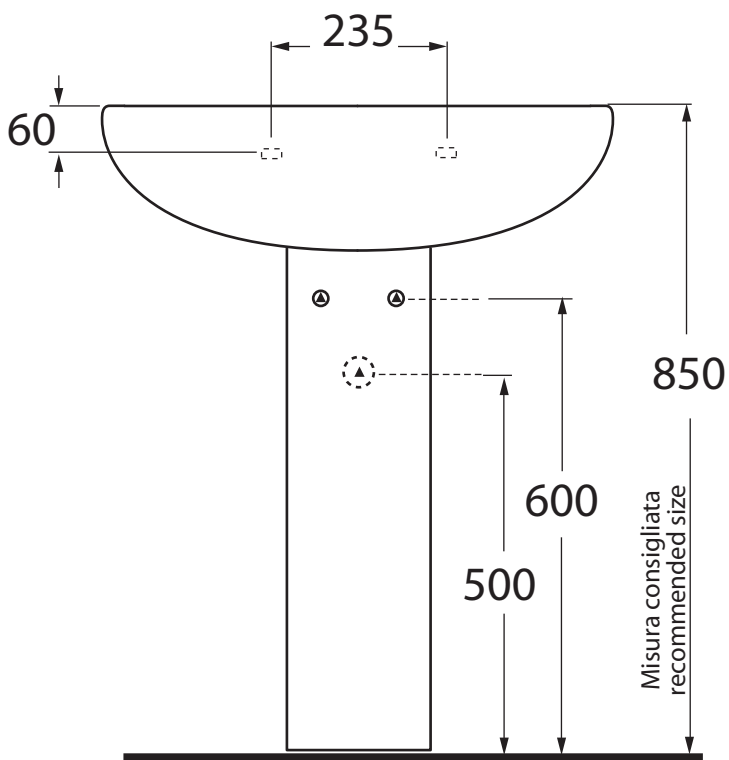

DIA 200

Lavabo monoforopredisposto a tre fori  
One-hole wash-basin arranged for three-holes

Dimensioni/dimensions: 65x55xH22 cm  
Peso/weight: 17,5 kg

DIA 300

Colonna  
Podestal

Dimensioni/dimensions: 19xH 66 cm  
Peso/weight: 11 kg