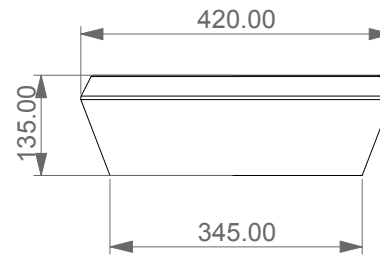

Lavabo Cruise free standing ovale, cm 65.
Cruise oval free standing washbasin cm 65.

FRONT

LEFT

TOP

SECTION

<p>Designation Lavabo Cruise free standing ovale, cm 65. Cruise oval free standing washbasin cm 65.</p>	
<p>Scale 1:10</p>	<p>This drawing including the respected data may neither be duplicated nor modified nor altered without the consent of GSG Ceramic Design. The use of the data/technical drawings take place at users own risk and under exclusion of any liability of GSG Ceramic Design. The dimensions are not binding; products are subject to changes. Measurement shown may be subjected to small variations or are indicative.</p>
<p>cod. CRLAVOV65</p>	