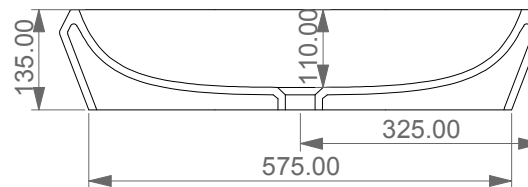

Lavabo Cruise free standing ovale, cm 65.
Cruise oval free standing washbasin cm 65.

FRONT

LEFT

TOP

SECTION

<p>Designation Lavabo Cruise free standing ovale, cm 65. Cruise oval free standing washbasin cm 65.</p>	
<p>Scale 1:10</p>	<p>This drawing including the respected data may neither be duplicated nor modified nor altered without the consent of GSG Ceramic Design. The use of the data/technical drawings take place at users own risk and under exclusion of any liability of GSG Ceramic Design. The dimensions are not binding; products are subject to changes. Measurement shown may be subjected to small variations or are indicative.</p>
<p>cod. CRLAVOV65</p>	