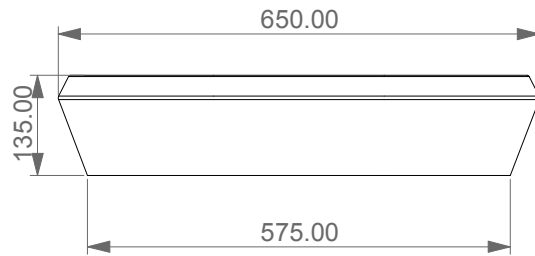

Lavabo Cruise free standing ovale, cm 65.
Cruise oval free standing washbasin cm 65.

FRONT

LEFT

TOP

SECTION

<p>Designation Lavabo Cruise free standing ovale, cm 65. Cruise oval free standing washbasin cm 65.</p>	
<p>Scale 1:10</p>	<p>This drawing including the respected data may neither be duplicated nor modified nor altered without the consent of GSG Ceramic Design. The use of the data/technical drawings take place at users own risk and under exclusion of any liability of GSG Ceramic Design. The dimensions are not binding; products are subject to changes. Measurement shown may be subjected to small variations or are indicative.</p>
<p>cod. CRLAVOV65</p>	