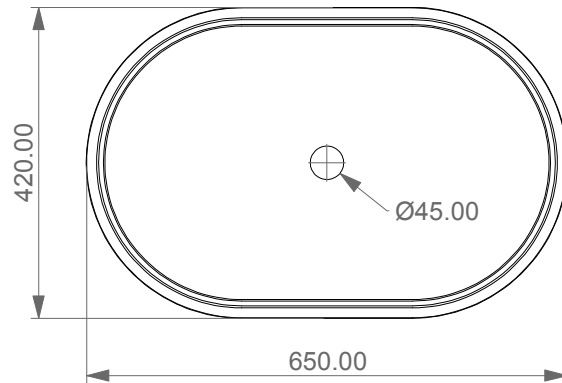

Lavabo Cruise free standing ovale, cm 65.
Cruise oval free standing washbasin cm 65.

FRONT

LEFT

TOP

SECTION

<p>Designation Lavabo Cruise free standing ovale, cm 65. Cruise oval free standing washbasin cm 65.</p>	
<p>Scale 1:10</p>	<p>This drawing including the respected data may neither be duplicated nor modified nor altered without the consent of GSG Ceramic Design. The use of the data/technical drawings take place at users own risk and under exclusion of any liability of GSG Ceramic Design. The dimensions are not binding; products are subject to changes. Measurement shown may be subjected to small variations or are indicative.</p>
<p>cod. CRLAVOV65</p>	