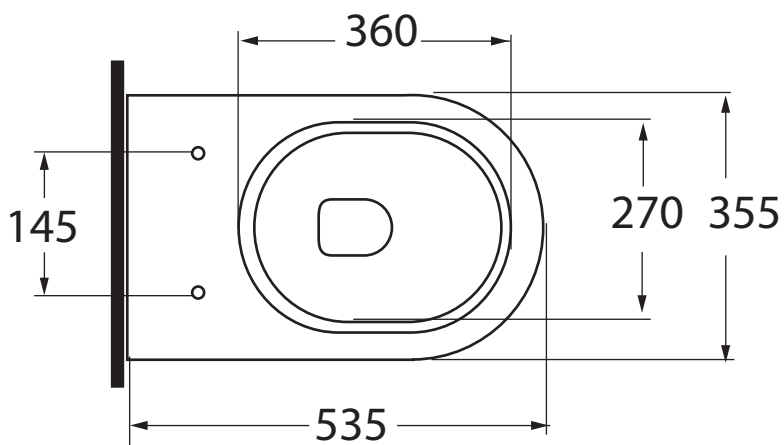

COM 100/P
COM 100/S

Vaso con scarico a parete trasformabile a terra
tramite curva tecnica in plastica

W.c. with wall trap changeable into floor trap
by plastic technical bend

Dimensioni/dimensions: 535 X 355 X 420
Peso/weight: 28 kg

COM 500

Bidet monoforo
One-hole bidet

Dimensioni/dimensions: 53x36xH 42 cm

Peso/weight: 28 kg