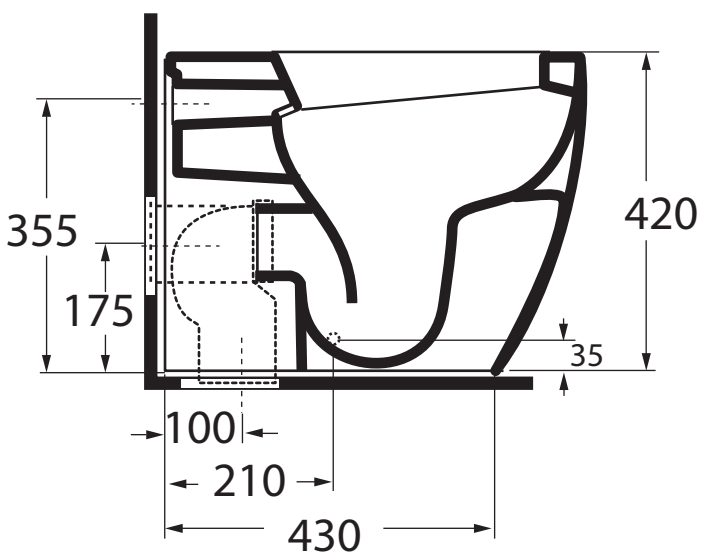

COM 100/P
COM 100/S

Vaso con scarico a parete trasformabile a terra
tramite curva tecnica in plastica

W.c. with wall trap changeable into floor trap
by plastic technical bend

Dimensioni/dimensions: 535 X 355 X 420
Peso/weight: 28 kg

COM 500

Bidet monoforo
One-hole bidet

Dimensioni/dimensions: 53x36xH 42 cm

Peso/weight: 28 kg