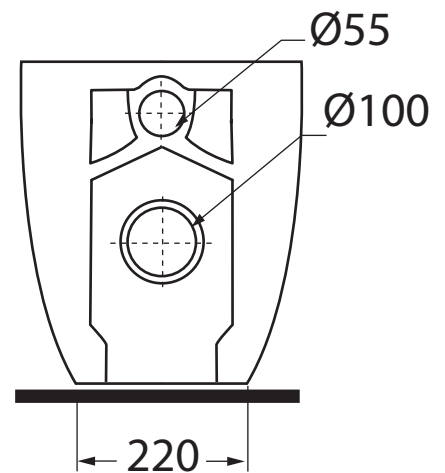

COM 100/P
COM 100/S

Vaso con scarico a parete trasformabile a terra
tramite curva tecnica in plastica

W.c. with wall trap changeable into floor trap
by plastic technical bend

Dimensioni/dimensions: 535 X 355 X 420
Peso/weight: 28 kg

COM 500

Bidet monoforo
One-hole bidet

Dimensioni/dimensions: 53x36xH 42 cm

Peso/weight: 28 kg