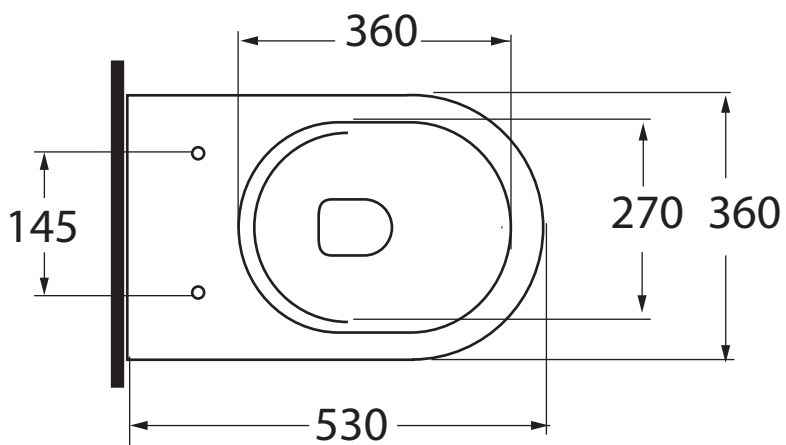

COM 100 E
COM 100 E

Vas easy clean o con scarico a parete trasformabile a terra tramite curva tecnica in plastica

easy clean w.c. with wall trap changeable into floor trap by plastic technical bend

Dimensioni/dimensions: 535 X 360 X 420
Peso/weight: 28 kg

COM 500

Bidet monoforo
One-hole bidet

Dimensioni/dimensions: 53x36xH 42 cm

Peso/weight: 28 kg