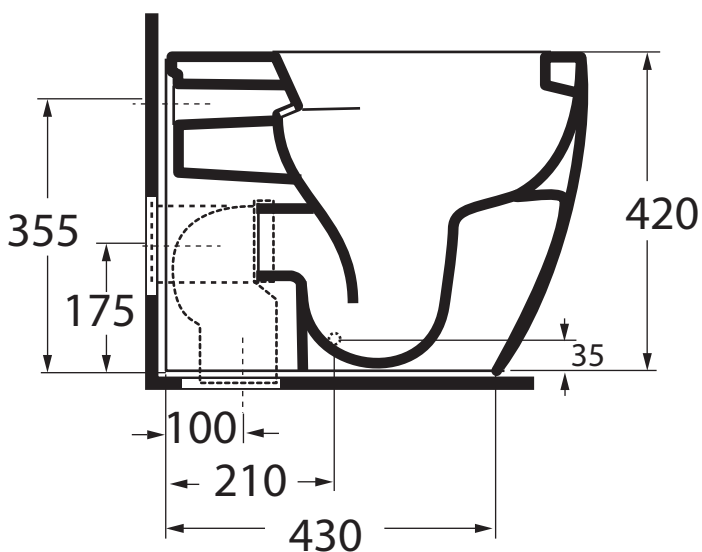

COM 100 E
COM 100 E

Vas easy clean o con scarico a parete trasformabile a terra tramite curva tecnica in plastica

easy clean w.c. with wall trap changeable into floor trap by plastic technical bend

Dimensioni/dimensions: 535 X 360 X 420
Peso/weight: 28 kg

COM 500

Bidet monoforo
One-hole bidet

Dimensioni/dimensions: 53x36xH 42 cm

Peso/weight: 28 kg