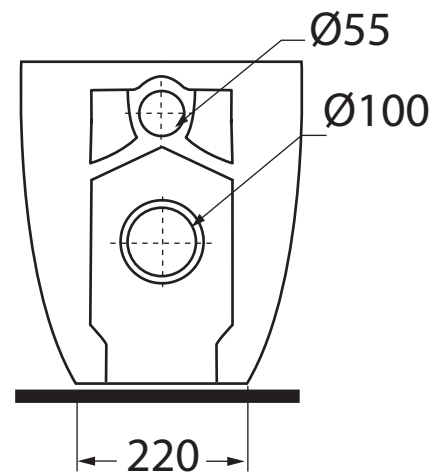

COM 100 E
COM 100 E

Vas easy clean o con scarico a parete trasformabile a terra tramite curva tecnica in plastica

easy clean w.c. with wall trap changeable into floor trap by plastic technical bend

Dimensioni/dimensions: 535 X 360 X 420
Peso/weight: 28 kg

COM 500

Bidet monoforo
One-hole bidet

Dimensioni/dimensions: 53x36xH 42 cm

Peso/weight: 28 kg