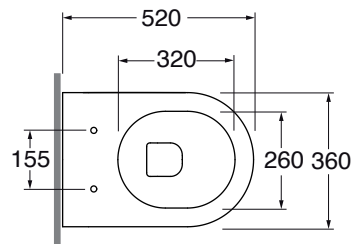

CMVCSPE00000 EASY CLEAN sospesi/ EASY CLEAN sanitary wares

codice
code

Vaso Comoda sospeso Easy clean.
WC Comoda wall hung Easy Clean.

bianco lucido/iny white

CMVCSPE00000BI

CM 52x36x34

plt italy pz.18 - plt export pcs.20

kg 24,5

Tecnologie/technologies:

watersaving

easyclean

scala/scale 1:20 dimensioni/dimensions in mm

Gamma di colori disponibile per vaso e sedile COM 1800 C/F
Color range available for wc and wrapover COM 1800 C/F

Wrapover with quick release seat-cover for wc available in COLORS 1250 specify the color when ordering.

COM 1800 C/F

TECHNICAL SHEET n°: 01	DESIGNER: OFFICINA AZZURRA	CODE: CMVCSPE00000
SHEET FORMAT: A4	REVISION: 02	SCALE: 1:20
REGULATIONS: CE EN 997/ EN33 / Dop-997 *	DATE: 11/07/2019	
All the measurements respect the tolerances provided by the "AZZURRA QUALITY GUIDELINES".		