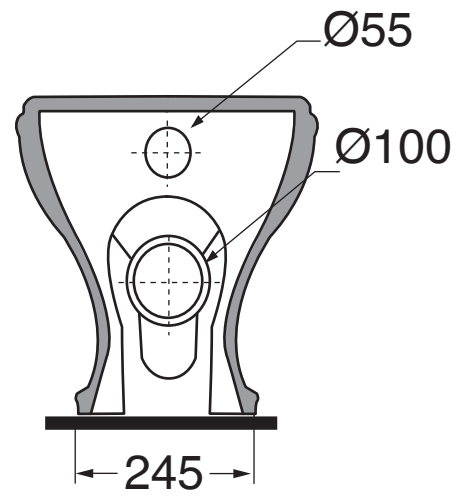

CHA 100 tr

*	CVT	CVTK	CVTR
	170 mm	da 60 mm a 130 mm	da 170 mm a 200 mm

**	RDP
	mm 360 o mm 330

CHBIT000000M

sanitari terra 52/ floor mounted sanitary wares

codice
code

Bidet Charme a terra monoforo.
Charme floor standing bidet 1 tap hole

bianco lucido/ shiny white

CHBIT000000MBI

Bidet Charme a terra 3 fori.
Charme 3 tap holes bidet.

bianco lucido/ shiny white

CHBIT000000TBI

CM 52x40x42

plt italy pz.15- plt export pcs. 20

kg 27

scala/ scale 1:20 dimensioni/dimensions in mm

Complements:

cod. PILTR

Piletta automatica con troppo pieno
Authomatic waste system with over flow

kg 0,5

TECHNICAL SHEET n°: 01	DESIGNER: LAUDANI & ROMANELLI	CODE: CHBIT000000M	Azzurra sanitari in ceramica S.p.a. via Civita Castellana snc 01030 Castel S.Elia (VT) - ITALY Tel.+39.0761 518155 Fax.+39.0761 514560		
SHEET FORMAT: A4	ISO	REVISION: 01	SCALE: 1:20	DATE: 13/07/2018	
REGULATIONS : CE EN 14528 / EN35 / Dop-14528 *					
All the measurements respect the tolerances provided by the "AZZURRA QUALITY GUIDELINES".					