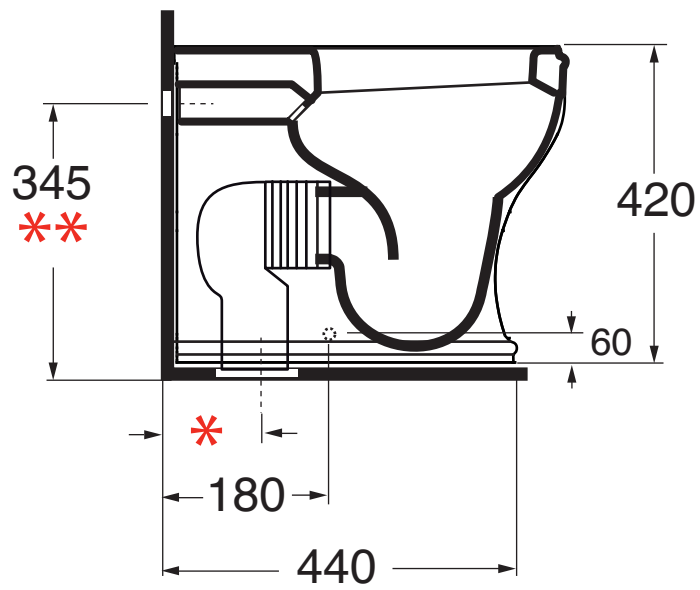

CHA 100 tr

*	CVT	CVTK	CVTR
	170 mm	da 60 mm a 130 mm	da 170 mm a 200 mm

**	RDP
	mm 360 o mm 330

CHBIT000000M

sanitari terra 52/ floor mounted sanitary wares

codice
code

Bidet Charme a terra monoforo.
Charme floor standing bidet 1 tap hole

bianco lucido/ shiny white

CHBIT000000MBI

Bidet Charme a terra 3 fori.
Charme 3 tap holes bidet.

bianco lucido/ shiny white

CHBIT000000TBI

CM 52x40x42

plt italy pz.15- plt export pcs. 20

kg 27

scala/ scale 1:20 dimensioni/dimensions in mm

Complements:

cod. PILTR

Piletta automatica con troppo pieno
Authomatic waste system with over flow

kg 0,5

TECHNICAL SHEET n°: 01	DESIGNER: LAUDANI & ROMANELLI	CODE: CHBIT000000M	Azzurra sanitari in ceramica S.p.a. via Civita Castellana snc 01030 Castel S.Elia (VT) - ITALY Tel.+39.0761 518155 Fax.+39.0761 514560		
SHEET FORMAT: A4	ISO	REVISION: 01	SCALE: 1:20	DATE: 13/07/2018	
REGULATIONS : CE EN 14528 / EN35 / Dop-14528 *					
All the measurements respect the tolerances provided by the "AZZURRA QUALITY GUIDELINES".					