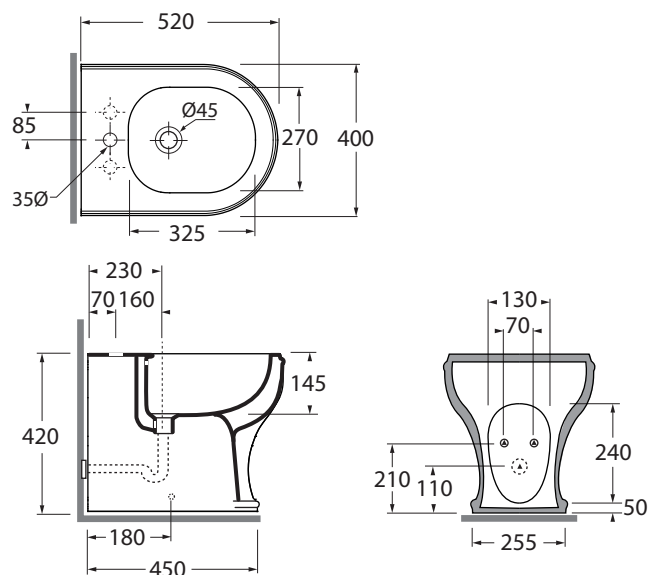

CHA 100 tr

*	CVT	CVTK	CVTR
	170 mm	da 60 mm a 130 mm	da 170 mm a 200 mm

**	RDP
	mm 360 o mm 330

CHBIT000000M

sanitari terra 52/ floor mounted sanitary wares

codice
code

Bidet Charme a terra monoforo.
Charme floor standing bidet 1 tap hole

bianco lucido/ shiny white

CHBIT000000MBI

Bidet Charme a terra 3 fori.
Charme 3 tap holes bidet.

bianco lucido/ shiny white

CHBIT000000TBI

CM 52x40x42

plt italy pz.15- plt export pcs. 20

kg 27

scala/ scale 1:20 dimensioni/dimensions in mm

Complements:

cod. PILTR

Piletta automatica con troppo pieno
Authomatic waste system with over flow

kg 0,5

TECHNICAL SHEET n°: 01	DESIGNER: LAUDANI & ROMANELLI	CODE: CHBIT000000M	Azzurra sanitari in ceramica S.p.a. via Civita Castellana snc 01030 Castel S.Elia (VT) - ITALY Tel.+39.0761 518155 Fax.+39.0761 514560		
SHEET FORMAT: A4	ISO	REVISION: 01	SCALE: 1:20	DATE: 13/07/2018	
REGULATIONS : CE EN 14528 / EN35 / Dop-14528 *					
All the measurements respect the tolerances provided by the "AZZURRA QUALITY GUIDELINES".					