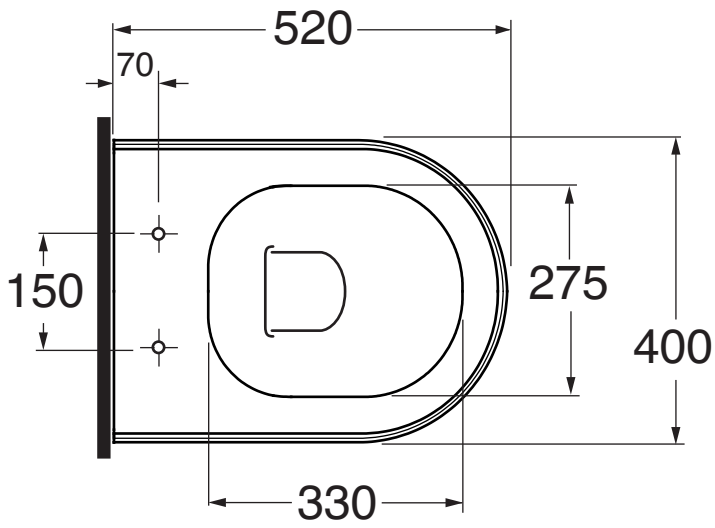

CHA 100 tr

*	CVT	CVTK	CVTR
	170 mm	da 60 mm a 130 mm	da 170 mm a 200 mm

**	RDP
	mm 360 o mm 330

CHBIT000000M

sanitari terra 52/ floor mounted sanitary wares

codice
code

Bidet Charme a terra monoforo.
Charme floor standing bidet 1 tap hole

bianco lucido/ shiny white

CHBIT000000MBI

Bidet Charme a terra 3 fori.
Charme 3 tap holes bidet.

bianco lucido/ shiny white

CHBIT000000TBI

CM 52x40x42

plt italy pz.15- plt export pcs. 20

kg 27

scala/ scale 1:20 dimensioni/dimensions in mm

Complements:

cod. PILTR

Piletta automatica con troppo pieno
Authomatic waste system with over flow

kg 0,5

TECHNICAL SHEET n°: 01	DESIGNER: LAUDANI & ROMANELLI	CODE: CHBIT000000M	Azzurra sanitari in ceramica S.p.a. via Civita Castellana snc 01030 Castel S.Elia (VT) - ITALY Tel.+39.0761 518155 Fax.+39.0761 514560		
SHEET FORMAT: A4	ISO	REVISION: 01	SCALE: 1:20	DATE: 13/07/2018	
REGULATIONS : CE EN 14528 / EN35 / Dop-14528 *					
All the measurements respect the tolerances provided by the "AZZURRA QUALITY GUIDELINES".					